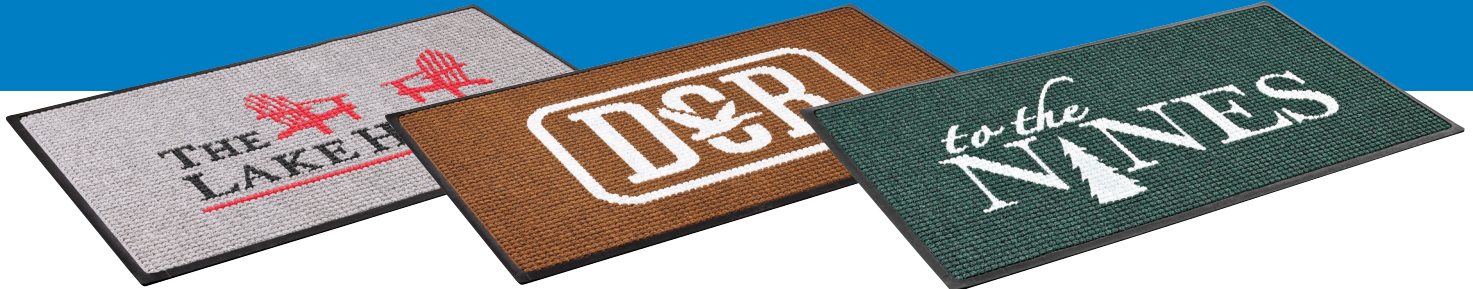

CUSTOM WATERHOG® CARPET MATS

Impress visitors at your front door!

- Solid rubber nubs prevent carpet from crushing.
- Tough PET polyester fibers with nonslip backing.
- Waterjet cutting reproduces designs with precision. Designs are then inlaid into Waterhog® Mat.
- 19 colors available. See full selection below.

Ideal for simple designs that do not have blending of colors, thin shapes or unique colors.

Can print text as small as 3" tall.

ARTWORK RULES

Please avoid using the following:

- Vulgar, offensive, violent, obscene or suggestive language and images.
- Fine lines, CMYK colors or photographs.
- Illegal drug slang or drug paraphernalia.
- American flag, state flag or flags of other countries. NOTE: Emblems for military and first responders with flags are the exception and will be produced.
- NCAA or professional sports team logos and mascots.
- Images of celebrities or public figures.
- Greek-letter designations or logos (fraternities and sororities).
- Trademarked logos, iconography, patterns or text that you do not own rights to. NOTE: Some brands do not allow their logo to be printed on a floor mat for any reason.