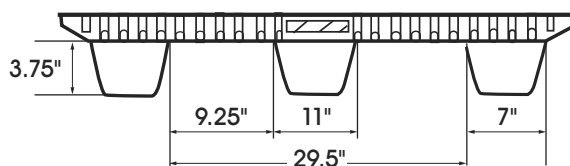

SIDE VIEW

3.75"

9.25"

11"

7"

29.5"

2.25"

3:1 NESTING
PLASTIC: WOOD

SPECIFICATIONS

MODEL #	DIMENSIONS		HEIGHT			NESTED TRAILER		WEIGHT CAPACITY		WEIGHT
	L	W	FORK	OVERALL	NESTING	48'	53'	FLOOR	FORK	
H-1126	48"	48"	3.75"	6.5"	2.25"	660	720	8,400 lbs.	2,800 lbs.	27 lbs.