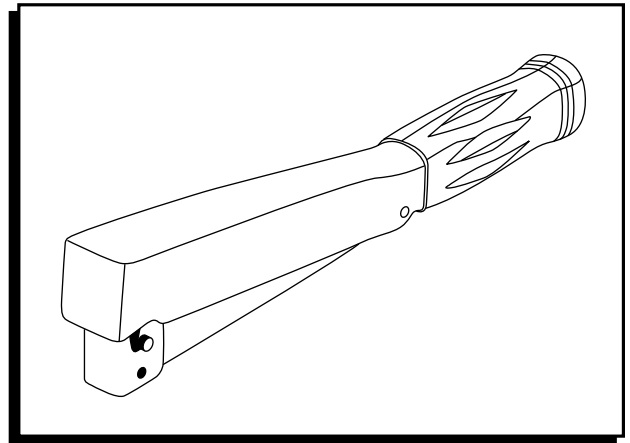

ULINE H-2018 HEAVY DUTY STAPLE HAMMER

1-800-295-5510
uline.com

COMPATIBLE STAPLES

3/8"
S-1481

LOADING

1. Push latch lever button forward to disengage magazine. (See Figure 1)

2. Swing magazine open. Pusher will retract as magazine is opened. (See Figure 2)

3. Load with one full strip of S-1481 staples. (See Figure 3)

4. Close magazine. (See Figure 4)

ULINE H-2018

**MARTILLO
ENGRAPADOR
DE USO PESADO**

800-295-5510

uline.mx

GRAPAS COMPATIBLES

3/8"
S-1481

CÓMO CARGAR

1. Empuje el botón de la palanca del pestillo hacia adelante para liberar el cargador. (Vea Diagrama 1)

2. Abra el cargador. El sujetagrapas se retraerá al abrirse el cargador. (Vea Diagrama 2)