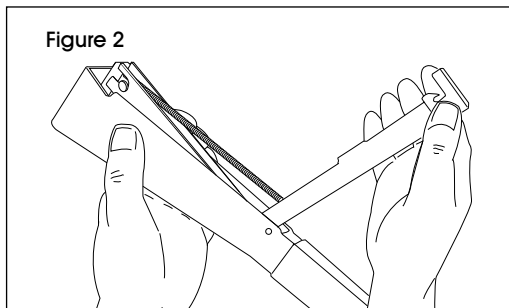

ULINE H-2018 HEAVY DUTY STAPLE HAMMER

1-800-295-5510
uline.com

COMPATIBLE STAPLES

3/8"
S-1481

LOADING

1. Push latch lever button forward to disengage magazine. (See Figure 1)

2. Swing magazine open. Pusher will retract as magazine is opened. (See Figure 2)

3. Load with one full strip of S-1481 staples. (See Figure 3)

4. Close magazine. (See Figure 4)

ULINE H-2018

**MARTILLO
ENGRAPADOR
DE USO PESADO**

800-295-5510

uline.mx

GRAPAS COMPATIBLES

3/8"
S-1481

CÓMO CARGAR

1. Empuje el botón de la palanca del pestillo hacia adelante para liberar el cargador. (Vea Diagrama 1)

2. Abra el cargador. El sujetagrapas se retraerá al abrirse el cargador. (Vea Diagrama 2)