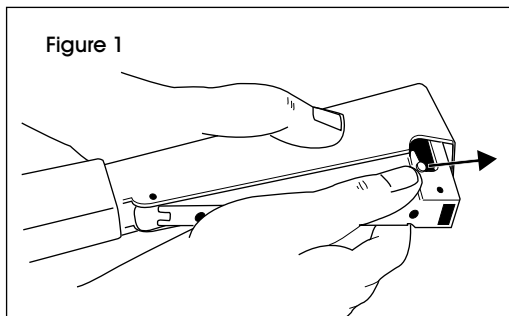

ULINE H-2018 HEAVY DUTY STAPLE HAMMER

1-800-295-5510
uline.com

COMPATIBLE STAPLES

3/8"
S-1481

LOADING

1. Push latch lever button forward to disengage magazine. (See Figure 1)

2. Swing magazine open. Pusher will retract as magazine is opened. (See Figure 2)

3. Load with one full strip of S-1481 staples. (See Figure 3)

4. Close magazine. (See Figure 4)

ULINE H-2018

**MARTILLO
ENGRAPADOR
DE USO PESADO**

800-295-5510

uline.mx

GRAPAS COMPATIBLES

3/8"
S-1481

CÓMO CARGAR

1. Empuje el botón de la palanca del pestillo hacia adelante para liberar el cargador. (Vea Diagrama 1)

2. Abra el cargador. El sujetagrapas se retraerá al abrirse el cargador. (Vea Diagrama 2)