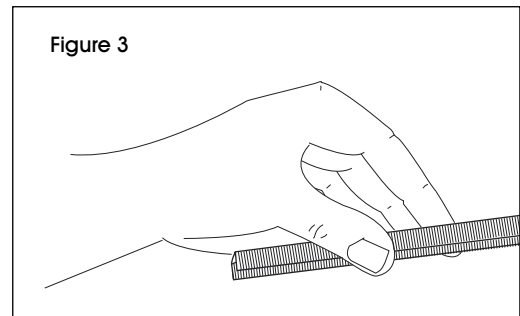

ULINE H-2018 HEAVY DUTY STAPLE HAMMER

1-800-295-5510
uline.com

COMPATIBLE STAPLES

3/8"
S-1481

LOADING

1. Push latch lever button forward to disengage magazine. (See Figure 1)

2. Swing magazine open. Pusher will retract as magazine is opened. (See Figure 2)

3. Load with one full strip of S-1481 staples. (See Figure 3)

4. Close magazine. (See Figure 4)

ULINE H-2018

**MARTILLO
ENGRAPADOR
DE USO PESADO**

800-295-5510

uline.mx

GRAPAS COMPATIBLES

3/8"
S-1481

CÓMO CARGAR

1. Empuje el botón de la palanca del pestillo hacia adelante para liberar el cargador. (Vea Diagrama 1)

2. Abra el cargador. El sujetagrapas se retraerá al abrirse el cargador. (Vea Diagrama 2)