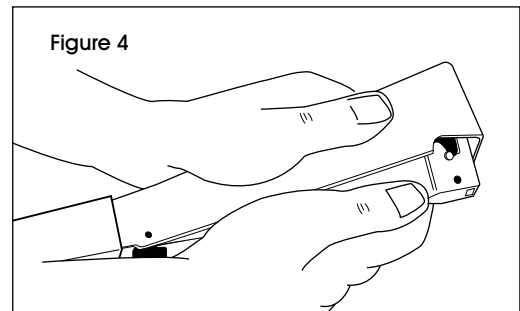

ULINE H-2018 HEAVY DUTY STAPLE HAMMER

1-800-295-5510
uline.com

COMPATIBLE STAPLES

3/8"
S-1481

LOADING

1. Push latch lever button forward to disengage magazine. (See Figure 1)

2. Swing magazine open. Pusher will retract as magazine is opened. (See Figure 2)

3. Load with one full strip of S-1481 staples. (See Figure 3)

4. Close magazine. (See Figure 4)

ULINE H-2018

**MARTILLO
ENGRAPADOR
DE USO PESADO**

800-295-5510

uline.mx

GRAPAS COMPATIBLES

3/8"
S-1481

CÓMO CARGAR

1. Empuje el botón de la palanca del pestillo hacia adelante para liberar el cargador. (Vea Diagrama 1)

2. Abra el cargador. El sujetagrapas se retraerá al abrirse el cargador. (Vea Diagrama 2)