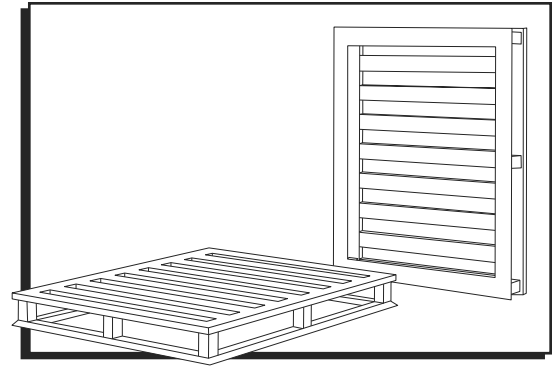

ULINE H-4062

TARIMA DE ALUMINIO

800-295-5510
uline.mx