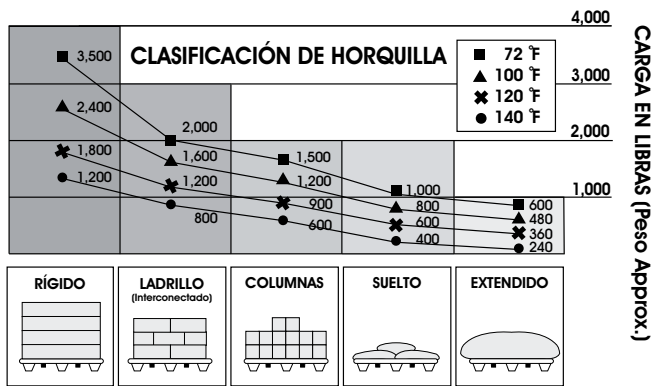

DIMENSIONES DEL PRODUCTO

CARGA EN LIBRAS (Peso Approx.)