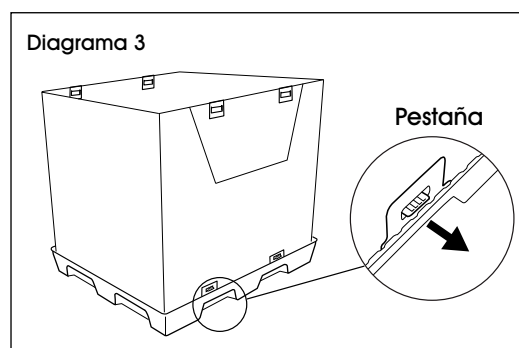

3. Jale las pestañas inferiores de la base hacia adelante hasta que hagan clic para asegurar la funda a la base. (Vea Diagrama 3)