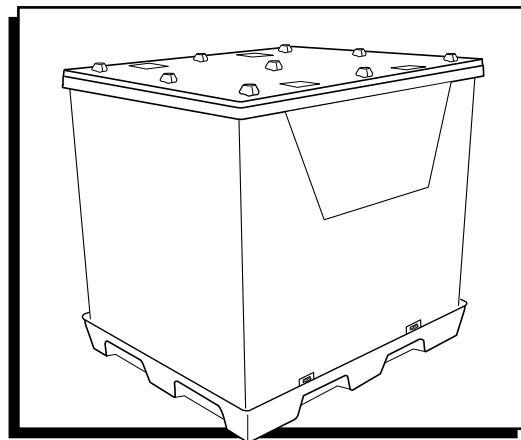

ULINE S-20451

REUSABLE BULK CONTAINER WITH DROP PANEL

1-800-295-5510
uline.com

ASSEMBLY

1. Unfold corrugated sleeve. (See Figure 1)

2. Place sleeve into base. (See Figure 2)

NOTE: Ensure sleeve lines up with clips so tabs can lock into place.

3. Pull tabs on bottom of base forward until they click to lock sleeve into base. (See Figure 3)

4. Place lid on top of sleeve. (See Figure 4)

5. To secure, slide all four clips on lid into locked position. (See Figure 5)

ULINE S-20451

CONTENEDOR REUTILIZABLE DE CARGA A GRANEL CON PANEL DESPLEGABLE

800-295-5510
uline.mx

ENSAMBLE

1. Despliegue la funda de cartón. (Vea Diagrama 1)

2. Coloque la funda dentro de la base. (Vea Diagrama 2)