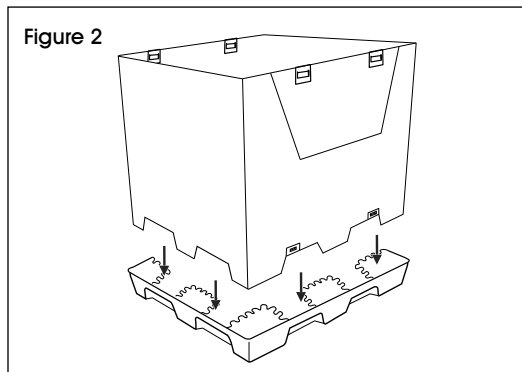

ULINE S-20451

REUSABLE BULK CONTAINER WITH DROP PANEL

1-800-295-5510
uline.com

ASSEMBLY

1. Unfold corrugated sleeve. (See Figure 1)

2. Place sleeve into base. (See Figure 2)

NOTE: Ensure sleeve lines up with clips so tabs can lock into place.

3. Pull tabs on bottom of base forward until they click to lock sleeve into base. (See Figure 3)

4. Place lid on top of sleeve. (See Figure 4)

5. To secure, slide all four clips on lid into locked position. (See Figure 5)