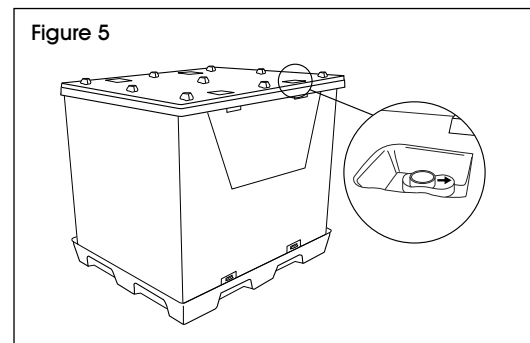

ULINE S-20451

REUSABLE BULK CONTAINER WITH DROP PANEL

1-800-295-5510
uline.com

ASSEMBLY

1. Unfold corrugated sleeve. (See Figure 1)

2. Place sleeve into base. (See Figure 2)

NOTE: Ensure sleeve lines up with clips so tabs can lock into place.

3. Pull tabs on bottom of base forward until they click to lock sleeve into base. (See Figure 3)

4. Place lid on top of sleeve. (See Figure 4)

5. To secure, slide all four clips on lid into locked position. (See Figure 5)