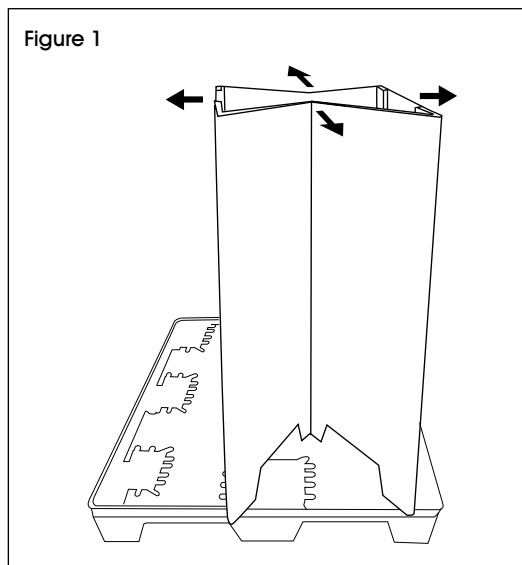

ULINE S-20451

REUSABLE BULK CONTAINER WITH DROP PANEL

1-800-295-5510
uline.com

ASSEMBLY

1. Unfold corrugated sleeve. (See Figure 1)

2. Place sleeve into base. (See Figure 2)

NOTE: Ensure sleeve lines up with clips so tabs can lock into place.

3. Pull tabs on bottom of base forward until they click to lock sleeve into base. (See Figure 3)

4. Place lid on top of sleeve. (See Figure 4)

5. To secure, slide all four clips on lid into locked position. (See Figure 5)