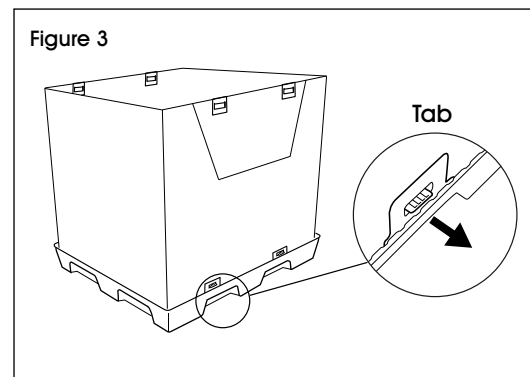

ULINE S-20451

REUSABLE BULK CONTAINER WITH DROP PANEL

1-800-295-5510
uline.com

ASSEMBLY

1. Unfold corrugated sleeve. (See Figure 1)

2. Place sleeve into base. (See Figure 2)

NOTE: Ensure sleeve lines up with clips so tabs can lock into place.

3. Pull tabs on bottom of base forward until they click to lock sleeve into base. (See Figure 3)

4. Place lid on top of sleeve. (See Figure 4)

5. To secure, slide all four clips on lid into locked position. (See Figure 5)