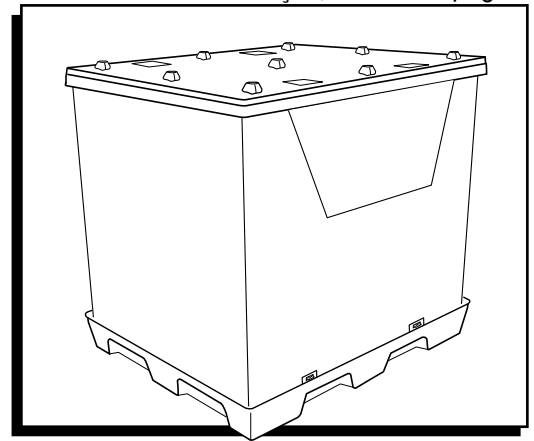

ULINE S-20451

REUSABLE BULK CONTAINER WITH DROP PANEL

1-800-295-5510
uline.com

ASSEMBLY

1. Unfold corrugated sleeve. (See Figure 1)

2. Place sleeve into base. (See Figure 2)

NOTE: Ensure sleeve lines up with clips so tabs can lock into place.

3. Pull tabs on bottom of base forward until they click to lock sleeve into base. (See Figure 3)

4. Place lid on top of sleeve. (See Figure 4)

5. To secure, slide all four clips on lid into locked position. (See Figure 5)

ULINE S-20451

CONTENEDOR REUTILIZABLE DE CARGA A GRANEL CON PANEL DESPLEGABLE

800-295-5510
uline.mx

ENSAMBLE

1. Despliegue la funda de cartón. (Vea Diagrama 1)

2. Coloque la funda dentro de la base. (Vea Diagrama 2)