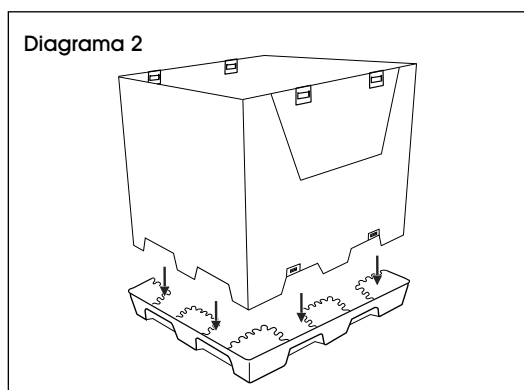

2. Coloque la funda dentro de la base. (Vea Diagrama 2)

NOTA: Asegúrese de que la funda esté alineada con los clips para que las pestañas puedan fijarse en su lugar.