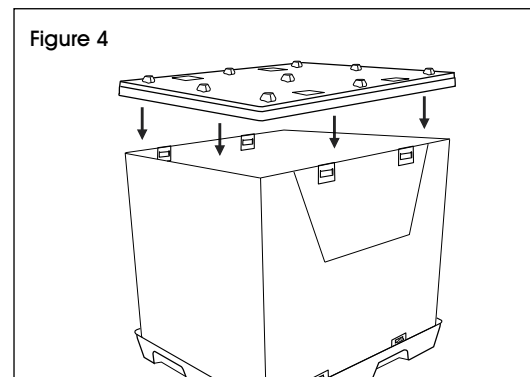

ULINE S-20451

REUSABLE BULK CONTAINER WITH DROP PANEL

1-800-295-5510
uline.com

ASSEMBLY

1. Unfold corrugated sleeve. (See Figure 1)

2. Place sleeve into base. (See Figure 2)

NOTE: Ensure sleeve lines up with clips so tabs can lock into place.

3. Pull tabs on bottom of base forward until they click to lock sleeve into base. (See Figure 3)

4. Place lid on top of sleeve. (See Figure 4)

5. To secure, slide all four clips on lid into locked position. (See Figure 5)