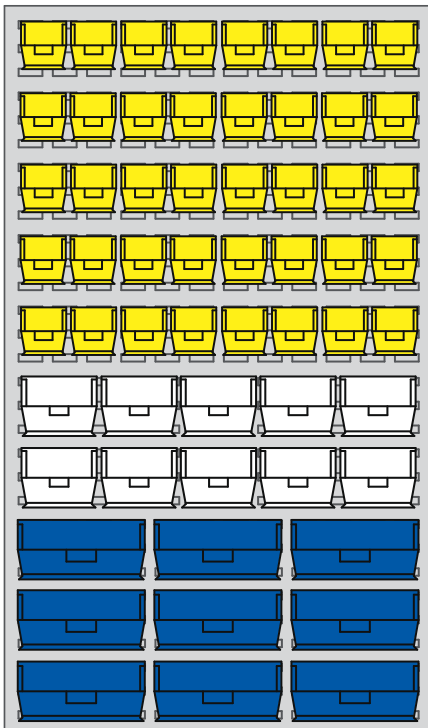

### WHAT PANEL DO I NEED?

	Model #	Description	Panel Size	Number of Louvers per Panel	
				Total Number of Rows	Number of Louvers per Row
	H-1427	Single Sided Floor Rack Bin Organizer	36 x 66"	30	12
	H-1904	Double Sided Floor Rack Bin Organizer	36 x 66"	60 (30 per side)	12
	H-3888	Double Sided Mobile Stackable Bin Organizer	36 x 66"	60 (30 per side)	12
	H-1424	Bench Rack	36 x 19"	9	12
	H-1492	Wall Mount Panel Rack	36 x 19"	9	12
	H-4685	Wall Mount Panel Rack	18 x 19"	9	6

**WHICH BINS AND HOW MANY DO I NEED?**

Shown on a 36 x 66" panel

Model Number	Bin Width	Number of Rows Used per Bin	Max. # of Bins that Fit in One 36" Row
S-12413, S-12414	4.125"	2	8
S-13536	4.125"	3	8
S-12415, S-12418	5.5"	3	6
S-12417	11"	3	3
S-20581	6"	3	5
S-13537	16.5"	3	2
S-12416, S-12419	8.25"	4	4
S-12420	16.5"	4	2
S-14454	8.25"	5	4
S-12421	11"	6	3
S-12422	16.5"	6	2

**ENDLESS CONFIGURATIONS**

See below for a few options.

Shown on a 36 x 66" panel

**S-12415**  
1 Carton  
(12 bins)

**S-12419**  
1 Carton  
(12 bins)

**S-12421**  
1 Carton  
(3 bins + 1 left over)

**S-12422**  
1 Carton  
(2 bins + 1 left over)

Shown on a 36 x 66" panel

**S-12413**  
2 Cartons  
(48 bins)

**S-12421**  
3 Cartons  
(9 bins + 3 left over)

Shown on a 36 x 66" panel

**S-13536**  
4 Cartons  
(40 bins + 8 left over)

**S-20581**  
1 Carton  
(10 bins + 2 left over)