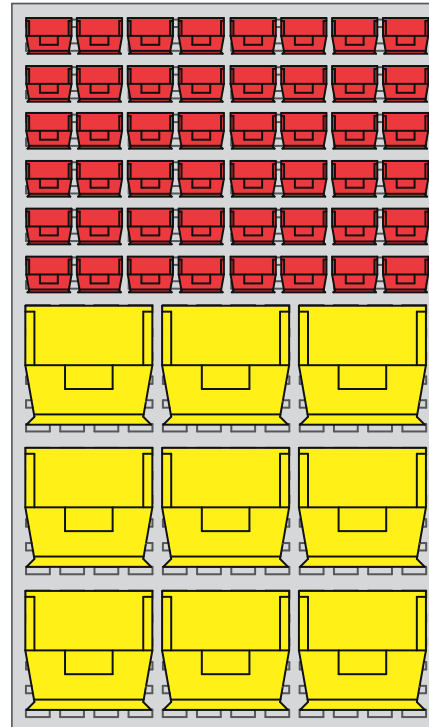

### WHAT PANEL DO I NEED?

	Model #	Description	Panel Size	Number of Louvers per Panel	
				Total Number of Rows	Number of Louvers per Row
	H-1427	Single Sided Floor Rack Bin Organizer	36 x 66"	30	12
	H-1904	Double Sided Floor Rack Bin Organizer	36 x 66"	60 (30 per side)	12
	H-3888	Double Sided Mobile Stackable Bin Organizer	36 x 66"	60 (30 per side)	12
	H-1424	Bench Rack	36 x 19"	9	12
	H-1492	Wall Mount Panel Rack	36 x 19"	9	12
	H-4685	Wall Mount Panel Rack	18 x 19"	9	6

**WHICH BINS AND HOW MANY DO I NEED?**

Shown on a 36 x 66" panel

Model Number	Bin Width	Number of Rows Used per Bin	Max. # of Bins that Fit in One 36" Row
S-12413, S-12414	4.125"	2	8
S-13536	4.125"	3	8
S-12415, S-12418	5.5"	3	6
S-12417	11"	3	3
S-20581	6"	3	5
S-13537	16.5"	3	2
S-12416, S-12419	8.25"	4	4
S-12420	16.5"	4	2
S-14454	8.25"	5	4
S-12421	11"	6	3
S-12422	16.5"	6	2

**ENDLESS CONFIGURATIONS**

See below for a few options.

Shown on a 36 x 66" panel

**S-12415**  
1 Carton  
(12 bins)

**S-12419**  
1 Carton  
(12 bins)

**S-12421**  
1 Carton  
(3 bins + 1 left over)

**S-12422**  
1 Carton  
(2 bins + 1 left over)

Shown on a 36 x 66" panel

**S-12413**  
2 Cartons  
(48 bins)

**S-12421**  
3 Cartons  
(9 bins + 3 left over)

Shown on a 36 x 66" panel

**S-13536**  
4 Cartons  
(40 bins + 8 left over)

**S-20581**  
1 Carton  
(10 bins + 2 left over)