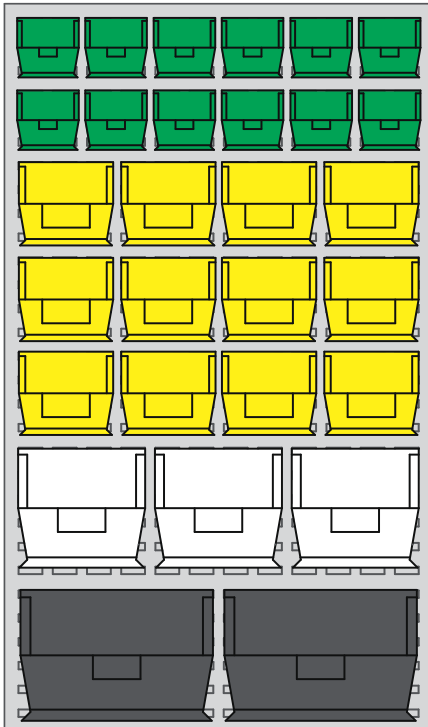

### WHAT PANEL DO I NEED?

	Model #	Description	Panel Size	Number of Louvers per Panel	
				Total Number of Rows	Number of Louvers per Row
	H-1427	Single Sided Floor Rack Bin Organizer	36 x 66"	30	12
	H-1904	Double Sided Floor Rack Bin Organizer	36 x 66"	60 (30 per side)	12
	H-3888	Double Sided Mobile Stackable Bin Organizer	36 x 66"	60 (30 per side)	12
	H-1424	Bench Rack	36 x 19"	9	12
	H-1492	Wall Mount Panel Rack	36 x 19"	9	12
	H-4685	Wall Mount Panel Rack	18 x 19"	9	6

**WHICH BINS AND HOW MANY DO I NEED?**

Shown on a 36 x 66" panel

Model Number	Bin Width	Number of Rows Used per Bin	Max. # of Bins that Fit in One 36" Row
S-12413, S-12414	4.125"	2	8
S-13536	4.125"	3	8
S-12415, S-12418	5.5"	3	6
S-12417	11"	3	3
S-20581	6"	3	5
S-13537	16.5"	3	2
S-12416, S-12419	8.25"	4	4
S-12420	16.5"	4	2
S-14454	8.25"	5	4
S-12421	11"	6	3
S-12422	16.5"	6	2

**ENDLESS CONFIGURATIONS**

See below for a few options.

Shown on a 36 x 66" panel

**S-12415**  
1 Carton  
(12 bins)

**S-12419**  
1 Carton  
(12 bins)

**S-12421**  
1 Carton  
(3 bins + 1 left over)

**S-12422**  
1 Carton  
(2 bins + 1 left over)

Shown on a 36 x 66" panel

**S-12413**  
2 Cartons  
(48 bins)

**S-12421**  
3 Cartons  
(9 bins + 3 left over)

Shown on a 36 x 66" panel

**S-13536**  
4 Cartons  
(40 bins + 8 left over)

**S-20581**  
1 Carton  
(10 bins + 2 left over)