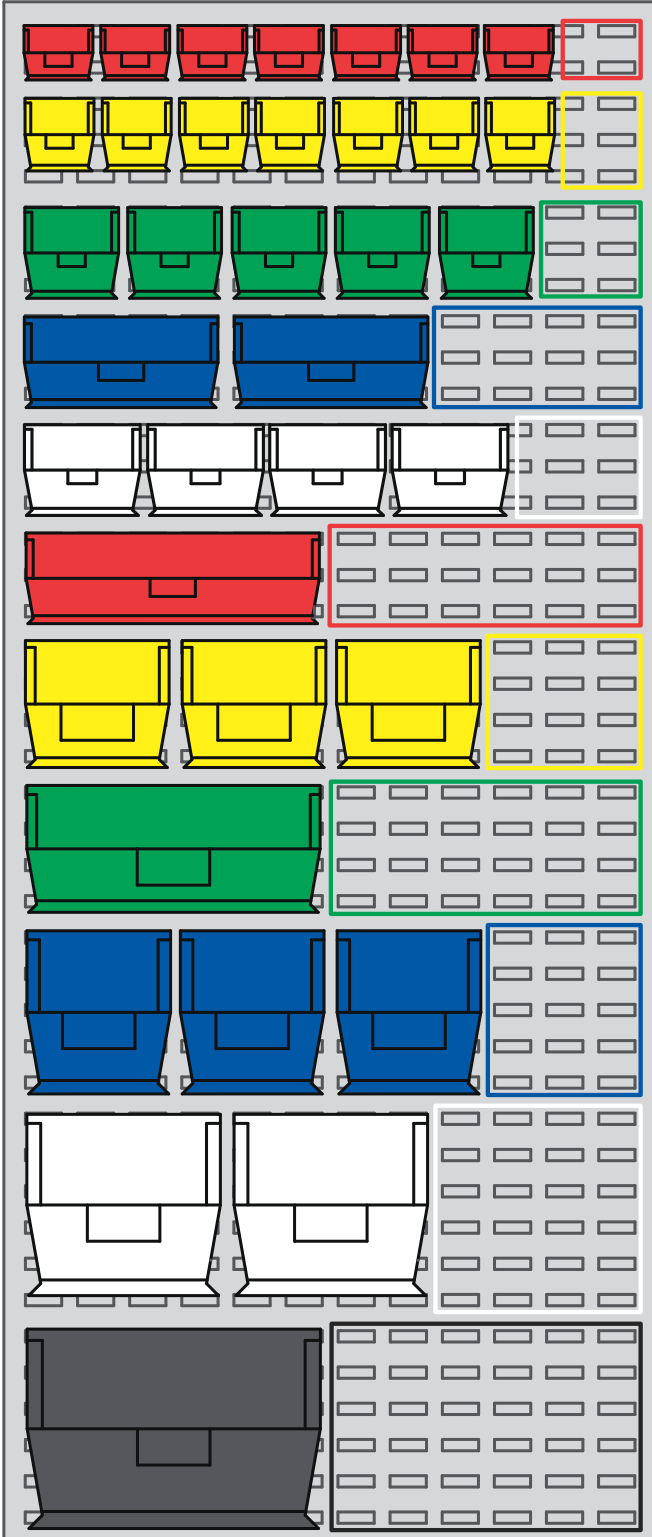

## LOUVERED PANEL AND BIN GUIDE

### WHAT PANEL DO I NEED?

	Model #	Description	Panel Size	Number of Louvers per Panel	
				Total Number of Rows	Number of Louvers per Row
	H-1427	Single Sided Floor Rack Bin Organizer	36 x 66"	30	12
	H-1904	Double Sided Floor Rack Bin Organizer	36 x 66"	60 (30 per side)	12
	H-3888	Double Sided Mobile Stackable Bin Organizer	36 x 66"	60 (30 per side)	12
	H-1424	Bench Rack	36 x 19"	9	12
	H-1492	Wall Mount Panel Rack	36 x 19"	9	12
	H-4685	Wall Mount Panel Rack	18 x 19"	9	6

**WHICH BINS AND HOW MANY DO I NEED?**

Shown on a 36 x 66" panel

Model Number	Bin Width	Number of Rows Used per Bin	Max. # of Bins that Fit in One 36" Row
S-12413, S-12414	4.125"	2	8
S-13536	4.125"	3	8
S-12415, S-12418	5.5"	3	6
S-12417	11"	3	3
S-20581	6"	3	5
S-13537	16.5"	3	2
S-12416, S-12419	8.25"	4	4
S-12420	16.5"	4	2
S-14454	8.25"	5	4
S-12421	11"	6	3
S-12422	16.5"	6	2

**ENDLESS CONFIGURATIONS**

See below for a few options.

Shown on a 36 x 66" panel

**S-12415**  
1 Carton  
(12 bins)

**S-12419**  
1 Carton  
(12 bins)

**S-12421**  
1 Carton  
(3 bins + 1 left over)

**S-12422**  
1 Carton  
(2 bins + 1 left over)