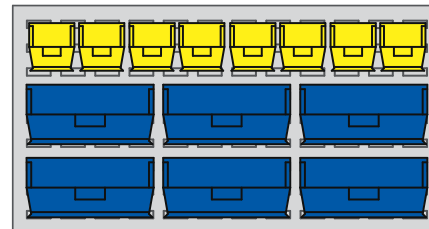

**1-800-295-5510** [uline.com](http://uline.com)

**WHICH BINS AND HOW MANY DO I NEED?**

Shown on a 36 x 66" panel

Model Number	Bin Width	Number of Rows Used per Bin	Max. # of Bins that Fit in One 36" Row
S-12413, S-12414	4.125"	2	8
S-13536	4.125"	3	8
S-12415, S-12418	5.5"	3	6
S-12417	11"	3	3
S-20581	6"	3	5
S-13537	16.5"	3	2
S-12416, S-12419	8.25"	4	4
S-12420	16.5"	4	2
S-14454	8.25"	5	4
S-12421	11"	6	3
S-12422	16.5"	6	2

**ENDLESS CONFIGURATIONS**

See below for a few options.

Shown on a 36 x 66" panel

**S-12415**  
1 Carton  
(12 bins)

**S-12419**  
1 Carton  
(12 bins)

**S-12421**  
1 Carton  
(3 bins + 1 left over)

**S-12422**  
1 Carton  
(2 bins + 1 left over)

Shown on a 36 x 66" panel

**S-12413**  
2 Cartons  
(48 bins)

**S-12421**  
3 Cartons  
(9 bins + 3 left over)

Shown on a 36 x 66" panel

**S-13536**  
4 Cartons  
(40 bins + 8 left over)

**S-20581**  
1 Carton  
(10 bins + 2 left over)

**S-12417**  
2 Cartons  
(9 bins + 3 left over)

Shown on a 36 x 19" panel

**S-13536**  
1 Carton  
(8 bins + 4 left over)

**S-12417**  
1 Carton  
(6 bins)

Shown on an 18 x 19" panel

**S-12415**  
1 Carton  
(6 bins + 6 left over)