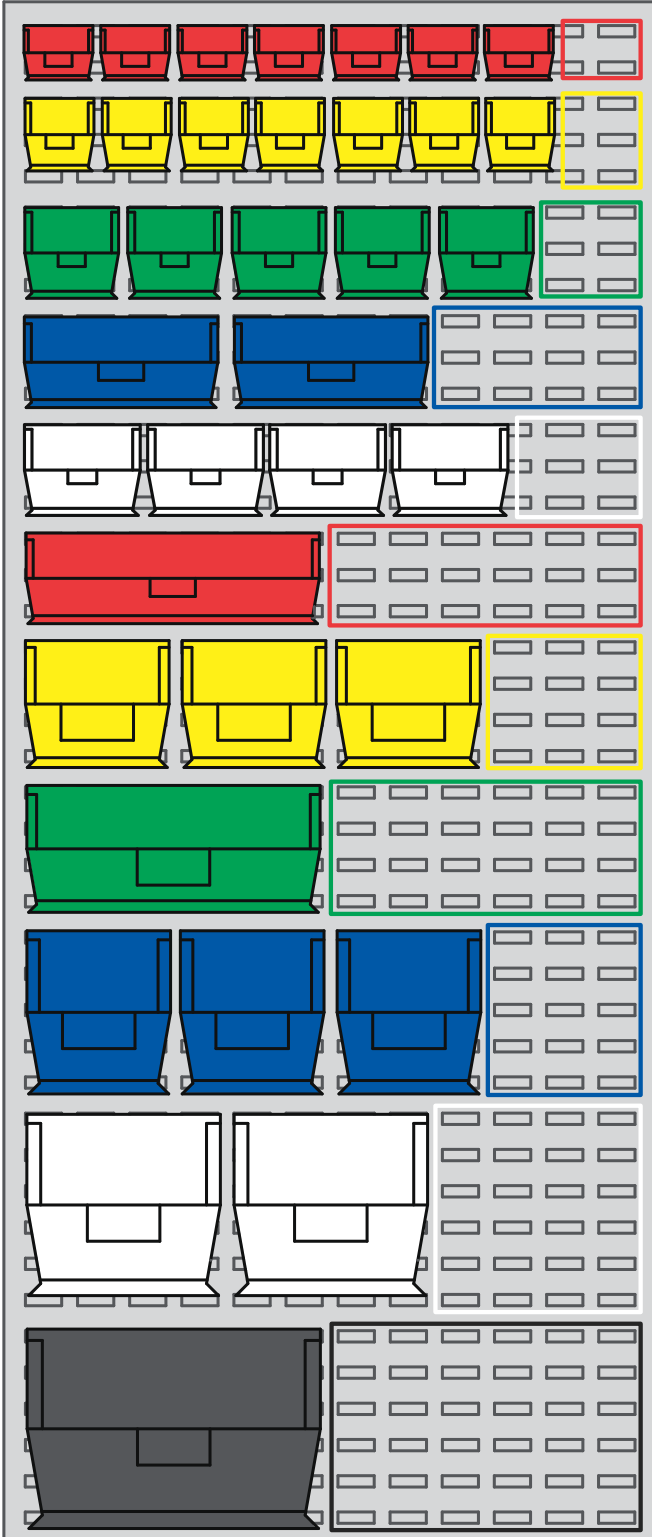

## LOUVERED PANEL AND BIN GUIDE

### WHAT PANEL DO I NEED?

	Model #	Description	Panel Size	Number of Louvers per Panel	
				Total Number of Rows	Number of Louvers per Row
	H-1427	Single Sided Floor Rack Bin Organizer	36 x 66"	30	12
	H-1904	Double Sided Floor Rack Bin Organizer	36 x 66"	60 (30 per side)	12
	H-3888	Double Sided Mobile Stackable Bin Organizer	36 x 66"	60 (30 per side)	12
	H-1424	Bench Rack	36 x 19"	9	12
	H-1492	Wall Mount Panel Rack	36 x 19"	9	12
	H-4685	Wall Mount Panel Rack	18 x 19"	9	6

**1-800-295-5510** [uline.com](http://uline.com)

**WHICH BINS AND HOW MANY DO I NEED?**

Shown on a 36 x 66" panel

Model Number	Bin Width	Number of Rows Used per Bin	Max. # of Bins that Fit in One 36" Row
S-12413, S-12414	4.125"	2	8
S-13536	4.125"	3	8
S-12415, S-12418	5.5"	3	6
S-12417	11"	3	3
S-20581	6"	3	5
S-13537	16.5"	3	2
S-12416, S-12419	8.25"	4	4
S-12420	16.5"	4	2
S-14454	8.25"	5	4
S-12421	11"	6	3
S-12422	16.5"	6	2

**ENDLESS CONFIGURATIONS**

See below for a few options.

Shown on a 36 x 66" panel

**S-12415**  
1 Carton  
(12 bins)

**S-12419**  
1 Carton  
(12 bins)

**S-12421**  
1 Carton  
(3 bins + 1 left over)

**S-12422**  
1 Carton  
(2 bins + 1 left over)