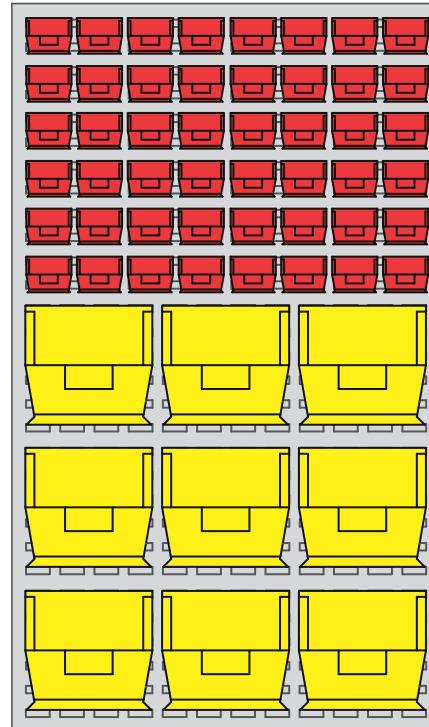

### WHAT PANEL DO I NEED?

	Model #	Description	Panel Size	Number of Louvers per Panel	
				Total Number of Rows	Number of Louvers per Row
	H-1427	Single Sided Floor Rack Bin Organizer	36 x 66"	30	12
	H-1904	Double Sided Floor Rack Bin Organizer	36 x 66"	60 (30 per side)	12
	H-3888	Double Sided Mobile Stackable Bin Organizer	36 x 66"	60 (30 per side)	12
	H-1424	Bench Rack	36 x 19"	9	12
	H-1492	Wall Mount Panel Rack	36 x 19"	9	12
	H-4685	Wall Mount Panel Rack	18 x 19"	9	6

**1-800-295-5510** [uline.com](http://uline.com)

**WHICH BINS AND HOW MANY DO I NEED?**

Shown on a 36 x 66" panel

Model Number	Bin Width	Number of Rows Used per Bin	Max. # of Bins that Fit in One 36" Row
S-12413, S-12414	4.125"	2	8
S-13536	4.125"	3	8
S-12415, S-12418	5.5"	3	6
S-12417	11"	3	3
S-20581	6"	3	5
S-13537	16.5"	3	2
S-12416, S-12419	8.25"	4	4
S-12420	16.5"	4	2
S-14454	8.25"	5	4
S-12421	11"	6	3
S-12422	16.5"	6	2

**ENDLESS CONFIGURATIONS**

See below for a few options.

Shown on a 36 x 66" panel

**S-12415**  
1 Carton  
(12 bins)

**S-12419**  
1 Carton  
(12 bins)

**S-12421**  
1 Carton  
(3 bins + 1 left over)

**S-12422**  
1 Carton  
(2 bins + 1 left over)

Shown on a 36 x 66" panel

**S-12413**  
2 Cartons  
(48 bins)

**S-12421**  
3 Cartons  
(9 bins + 3 left over)

Shown on a 36 x 66" panel

**S-13536**  
4 Cartons  
(40 bins + 8 left over)

**S-20581**  
1 Carton  
(10 bins + 2 left over)