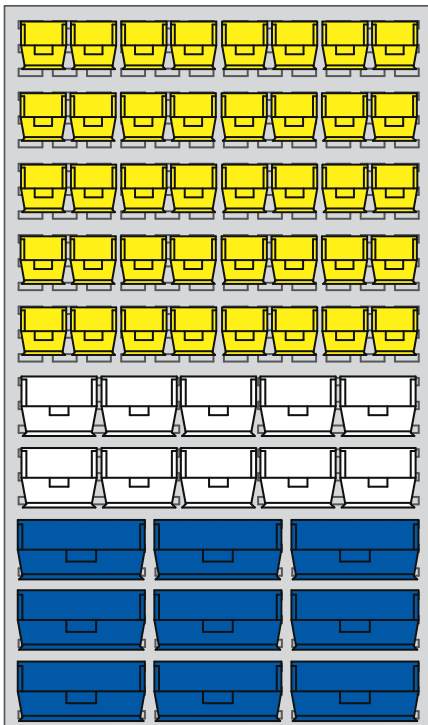

### WHAT PANEL DO I NEED?

	Model #	Description	Panel Size	Number of Louvers per Panel	
				Total Number of Rows	Number of Louvers per Row
	H-1427	Single Sided Floor Rack Bin Organizer	36 x 66"	30	12
	H-1904	Double Sided Floor Rack Bin Organizer	36 x 66"	60 (30 per side)	12
	H-3888	Double Sided Mobile Stackable Bin Organizer	36 x 66"	60 (30 per side)	12
	H-1424	Bench Rack	36 x 19"	9	12
	H-1492	Wall Mount Panel Rack	36 x 19"	9	12
	H-4685	Wall Mount Panel Rack	18 x 19"	9	6

**1-800-295-5510** [uline.com](http://uline.com)

**WHICH BINS AND HOW MANY DO I NEED?**

Shown on a 36 x 66" panel

Model Number	Bin Width	Number of Rows Used per Bin	Max. # of Bins that Fit in One 36" Row
S-12413, S-12414	4.125"	2	8
S-13536	4.125"	3	8
S-12415, S-12418	5.5"	3	6
S-12417	11"	3	3
S-20581	6"	3	5
S-13537	16.5"	3	2
S-12416, S-12419	8.25"	4	4
S-12420	16.5"	4	2
S-14454	8.25"	5	4
S-12421	11"	6	3
S-12422	16.5"	6	2

**ENDLESS CONFIGURATIONS**

See below for a few options.

Shown on a 36 x 66" panel

**S-12415**  
1 Carton  
(12 bins)

**S-12419**  
1 Carton  
(12 bins)

**S-12421**  
1 Carton  
(3 bins + 1 left over)

**S-12422**  
1 Carton  
(2 bins + 1 left over)

Shown on a 36 x 66" panel

**S-12413**  
2 Cartons  
(48 bins)

**S-12421**  
3 Cartons  
(9 bins + 3 left over)

Shown on a 36 x 66" panel

**S-13536**  
4 Cartons  
(40 bins + 8 left over)

**S-20581**  
1 Carton  
(10 bins + 2 left over)