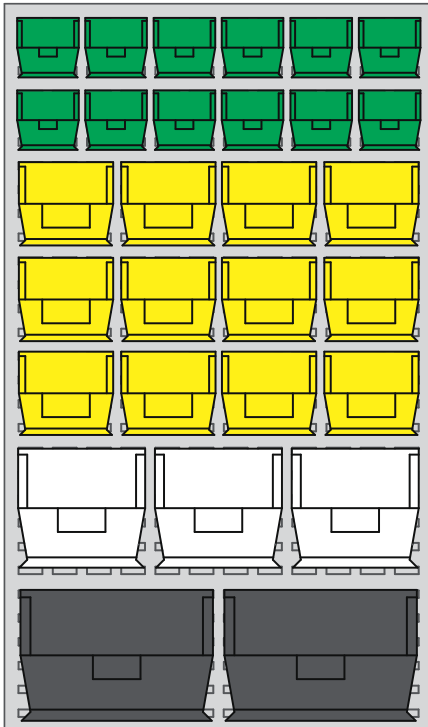

### WHAT PANEL DO I NEED?

	Model #	Description	Panel Size	Number of Louvers per Panel	
				Total Number of Rows	Number of Louvers per Row
	H-1427	Single Sided Floor Rack Bin Organizer	36 x 66"	30	12
	H-1904	Double Sided Floor Rack Bin Organizer	36 x 66"	60 (30 per side)	12
	H-3888	Double Sided Mobile Stackable Bin Organizer	36 x 66"	60 (30 per side)	12
	H-1424	Bench Rack	36 x 19"	9	12
	H-1492	Wall Mount Panel Rack	36 x 19"	9	12
	H-4685	Wall Mount Panel Rack	18 x 19"	9	6

**1-800-295-5510** [uline.com](http://uline.com)

**WHICH BINS AND HOW MANY DO I NEED?**

Shown on a 36 x 66" panel

Model Number	Bin Width	Number of Rows Used per Bin	Max. # of Bins that Fit in One 36" Row
S-12413, S-12414	4.125"	2	8
S-13536	4.125"	3	8
S-12415, S-12418	5.5"	3	6
S-12417	11"	3	3
S-20581	6"	3	5
S-13537	16.5"	3	2
S-12416, S-12419	8.25"	4	4
S-12420	16.5"	4	2
S-14454	8.25"	5	4
S-12421	11"	6	3
S-12422	16.5"	6	2

**ENDLESS CONFIGURATIONS**

See below for a few options.

Shown on a 36 x 66" panel

**S-12415**  
1 Carton  
(12 bins)

**S-12419**  
1 Carton  
(12 bins)

**S-12421**  
1 Carton  
(3 bins + 1 left over)

**S-12422**  
1 Carton  
(2 bins + 1 left over)

Shown on a 36 x 66" panel

**S-12413**  
2 Cartons  
(48 bins)

**S-12421**  
3 Cartons  
(9 bins + 3 left over)

Shown on a 36 x 66" panel

**S-13536**  
4 Cartons  
(40 bins + 8 left over)

**S-20581**  
1 Carton  
(10 bins + 2 left over)