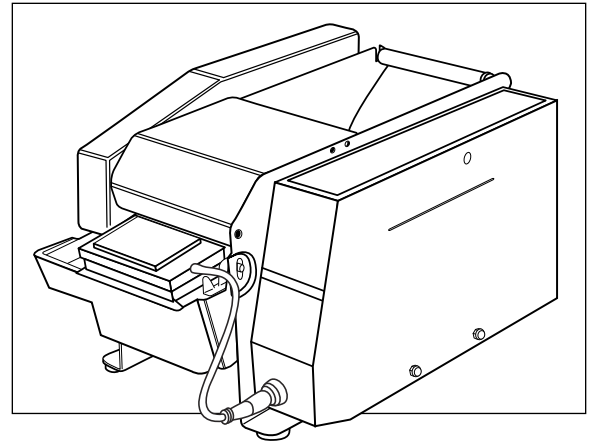

ULINE H-1036 ELECTRONIC KRAFT TAPE DISPENSER

1-800-295-5510
uline.com

ULINE H-1036
ELECTRONIC KRAFT
TAPE DISPENSER

1-800-295-5510
 uline.com

#	DESCRIPTION	QTY.	ULINE PART NO.	MFG. PART NO.
1	Brush	1	H-725B	21005507
2	Water Reservoir*	1	H-725-WR	74003632
3	Locking Pin*	1	H-725-SHAFT	23210011
4	Washer - 6*	2	-----	23210022
5	Circlip - 5 Inox*	2	H-725-CLIP	23103215
6	Cover Plate, Lower Part*	1	H-725-LP	74003631
10	Leffthand Side Cover	1	-----	74005357
11	Bearing Block	1	H-725-11	74005348
12	Bottle Holders (Includes Front and Rear Mount)	-	H-725-BHOLD	74005586
13	Water Tank	1	H-725WB	74002204
15	Rubber Feed Ring	1	H-1036-FEED	23300281
16	Feed Wheel	1	H-1036-16	74009322
17	Traction Shaft	1	H-1036-TSHFT	74009325
18	Circlip	1	H-1036-18	22000231
19	Free Wheel	2	H-1036-FRWHL	74008792
21	Cam	1	H-1036-21	74009323
22	Shaft	1	H-1036-22	74005384
27	Shear Blade Frame	1	H-1036-SBFRM	74002314
28	Tension Spring	1	H-725-BSPRNG	23300156
29	Bearing	1	H-725-BEAR	23300383
30	Shaft	1	H-1036-30	74005509
31	Shaft	1	H-1036-31	74002315
32	Shaft	1	H-1036-32	23210260
33	Bearing Bush	2	H-732-32	23300509
34	Pressure Roll	1	H-725-PRSRL	74005510
35	Washer Diam. 6	1	-----	23113933
36	Tension Spring Diam. 4	1	H-725-KHOLD	23300601
37	Spring Washer	5	H-725-8759Q	21008759
38	Hexagon Nut	5	H-725-8691Q	21008691
39	Screw	3	H-725-8500Q	21008500
40	Upper Shear Blade	1	H-725-UB	23210271
41	Upper Shear Blade Frame	1	H-1036-41	23300667
42	Cover with Hinge	1	H-1036-COVER	74007159
43	Upper Paper Guide	1	H-725-UPG	74005386
44	Screw	2	-----	74002676
45	Rear Wall	1	H-725-44	74002254
46	Sheet Metal Screw	4	H-725-45Q	74002847
47	Guide Plate	2	H-725-GUIDE	74005347