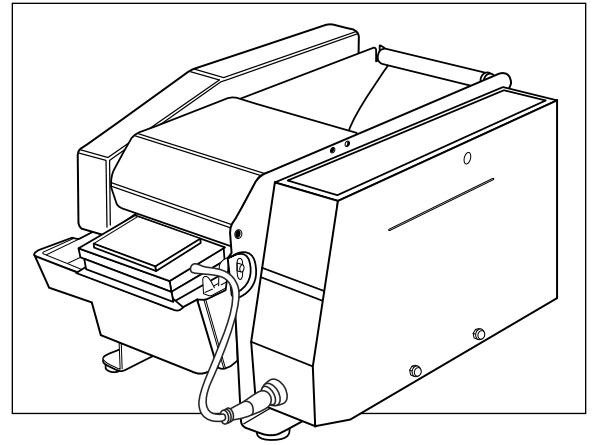

ULINE H-1036
DESPACHADOR
ELECTRÓNICO
DE CINTA KRAFT

800-295-5510
uline.mx

#	DESCRIPCIÓN	CANT.	NO. DE PARTE DE ULINE	NO. DE PARTE DEL FABRICANTE
1	Cepillo	1	H-725B	21005507
2	Depósito de Agua*	1	H-725-WR	74003632
3	Perno de Seguridad*	1	H-725-SHAFT	23210011
4	Rondana*	2	-----	23210022
5	Clip Circular*	2	H-725-CLIP	23103215
6	Placa de Cubierta, Parte Inferior*	1	H-725-LP	74003631
10	Cubierta Lateral Izquierda	1	-----	74005357
11	Bloqueo del Balero	1	H-725-11	74005348
12	Soporte para Botella (Incluye Montaje Delantero y Trasero)	-	H-725-BHOLD	74005586
13	Tanque de Agua	1	H-725WB	74002204
15	Anillo de Alimentación de Caucho	1	H-1036-FEED	23300281
16	Rueda de Alimentación	1	H-1036-16	74009322
17	Eje de Tracción	1	H-1036-TSHFT	74009325
18	Clip Circular	1	H-1036-18	22000231
19	Rueda Libre	2	H-1036-FRWHL	74008792
21	Leva	1	H-1036-21	74009323
22	Eje	1	H-1036-22	74005384
27	Armazón de las Hojas de la Cortadora	1	H-1036-SBFRM	74002314
28	Resorte de Tensión	1	H-725-BSPRNG	23300156
29	Balero	1	H-725-BEAR	23300383
30	Eje	1	H-1036-30	74005509
31	Eje	1	H-1036-31	74002315
32	Eje	1	H-1036-32	23210260
33	Casquillo del Balero	2	H-732-32	23300509
34	Rodillo de Presión	1	H-725-PRSRL	74005510
35	Rondana de Diámetro 6	1	-----	23113933
36	Resorte de Tensión de Diámetro 4	1	H-725-KHOLD	23300601
37	Rondana con Resorte	5	H-725-8759Q	21008759
38	Tuerca Hexagonal	5	H-725-8691Q	21008691
39	Tornillo	3	H-725-8500Q	21008500
40	Hoja de la Cortadora Superior	1	H-725-UB	23210271
41	Armazón de la Hoja de la Cortadora Superior	1	H-1036-41	23300667
42	Cubierta con Bisagra	1	H-1036-COVER	74007159
43	Guía de Papel Superior	1	H-725-UPG	74005386
44	Tornillo	2	-----	74002676
45	Pared Posterior	1	H-725-44	74002254
46	Tornillo de Láminas de Metal	4	H-725-45Q	74002847
47	Placa Guía	2	H-725-GUIDE	74005347