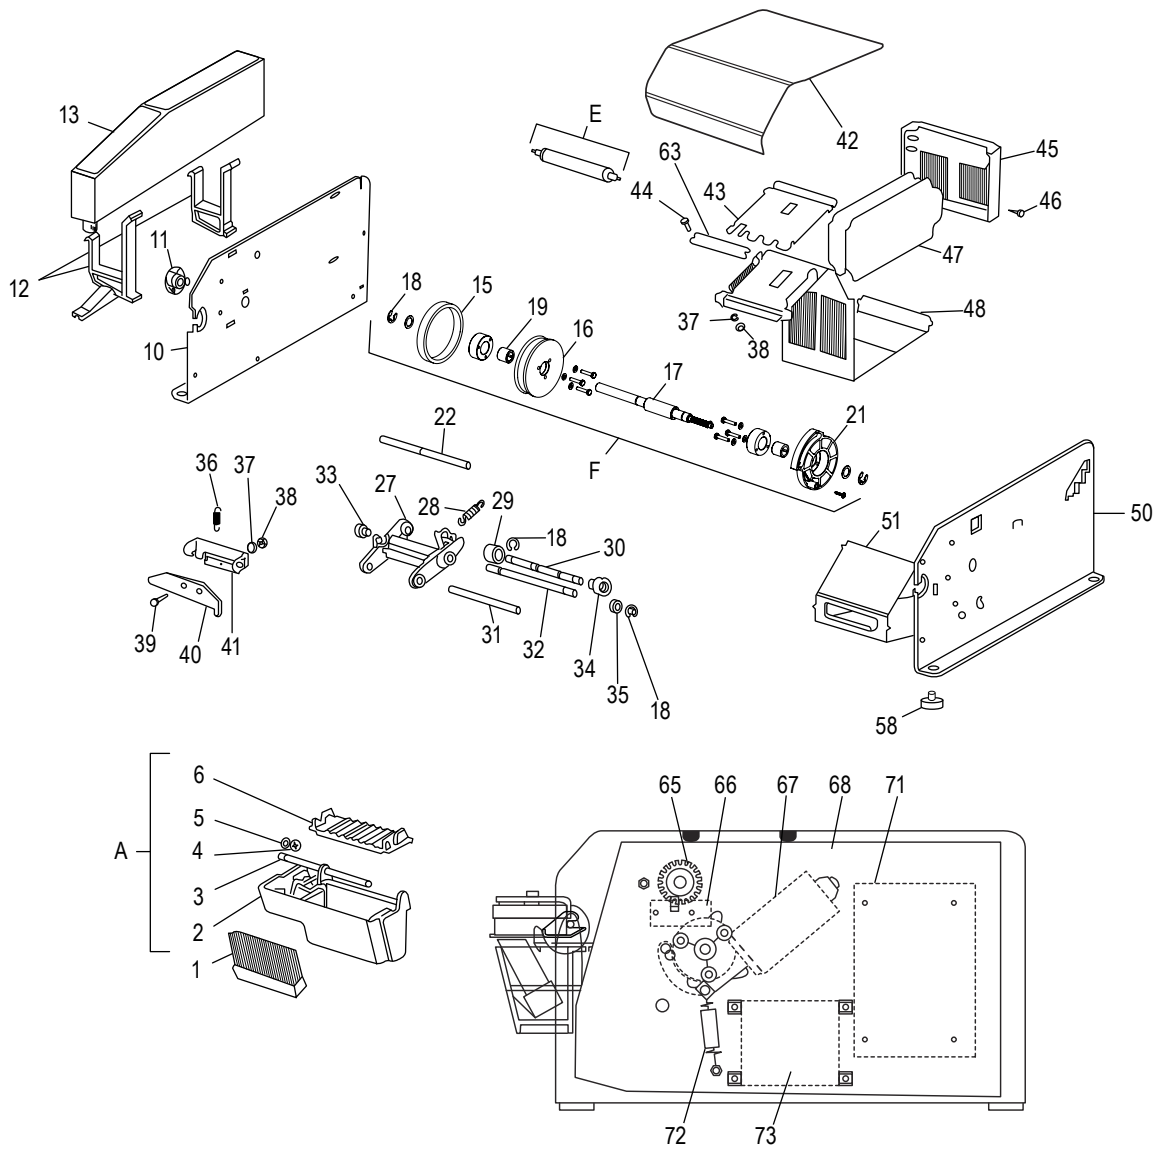

ULINE H-1036 ELECTRONIC KRAFT TAPE DISPENSER

1-800-295-5510
uline.com

ULINE H-1036
ELECTRONIC KRAFT
TAPE DISPENSER

1-800-295-5510
uline.com

#	DESCRIPTION	QTY.	ULINE PART NO.	MFG. PART NO.
1	Brush	1	H-725B	21005507
2	Water Reservoir*	1	H-725-WR	74003632
3	Locking Pin*	1	H-725-SHAFT	23210011
4	Washer - 6*	2	-----	23210022
5	Circlip - 5 Inox*	2	H-725-CLIP	23103215
6	Cover Plate, Lower Part*	1	H-725-LP	74003631
10	Leffthand Side Cover	1	-----	74005357
11	Bearing Block	1	H-725-11	74005348
12	Bottle Holders (Includes Front and Rear Mount)	-	H-725-BHOLD	74005586
13	Water Tank	1	H-725WB	74002204
15	Rubber Feed Ring	1	H-1036-FEED	23300281
16	Feed Wheel	1	H-1036-16	74009322
17	Traction Shaft	1	H-1036-TSHFT	74009325
18	Circlip	1	H-1036-18	22000231
19	Free Wheel	2	H-1036-FRWHL	74008792
21	Cam	1	H-1036-21	74009323
22	Shaft	1	H-1036-22	74005384
27	Shear Blade Frame	1	H-1036-SBFRM	74002314
28	Tension Spring	1	H-725-BSPRNG	23300156
29	Bearing	1	H-725-BEAR	23300383
30	Shaft	1	H-1036-30	74005509
31	Shaft	1	H-1036-31	74002315
32	Shaft	1	H-1036-32	23210260
33	Bearing Bush	2	H-732-32	23300509
34	Pressure Roll	1	H-725-PRSRL	74005510
35	Washer Diam. 6	1	-----	23113933
36	Tension Spring Diam. 4	1	H-725-KHOLD	23300601
37	Spring Washer	5	H-725-8759Q	21008759
38	Hexagon Nut	5	H-725-8691Q	21008691
39	Screw	3	H-725-8500Q	21008500
40	Upper Shear Blade	1	H-725-UB	23210271
41	Upper Shear Blade Frame	1	H-1036-41	23300667
42	Cover with Hinge	1	H-1036-COVER	74007159
43	Upper Paper Guide	1	H-725-UPG	74005386
44	Screw	2	-----	74002676
45	Rear Wall	1	H-725-44	74002254
46	Sheet Metal Screw	4	H-725-45Q	74002847
47	Guide Plate	2	H-725-GUIDE	74005347