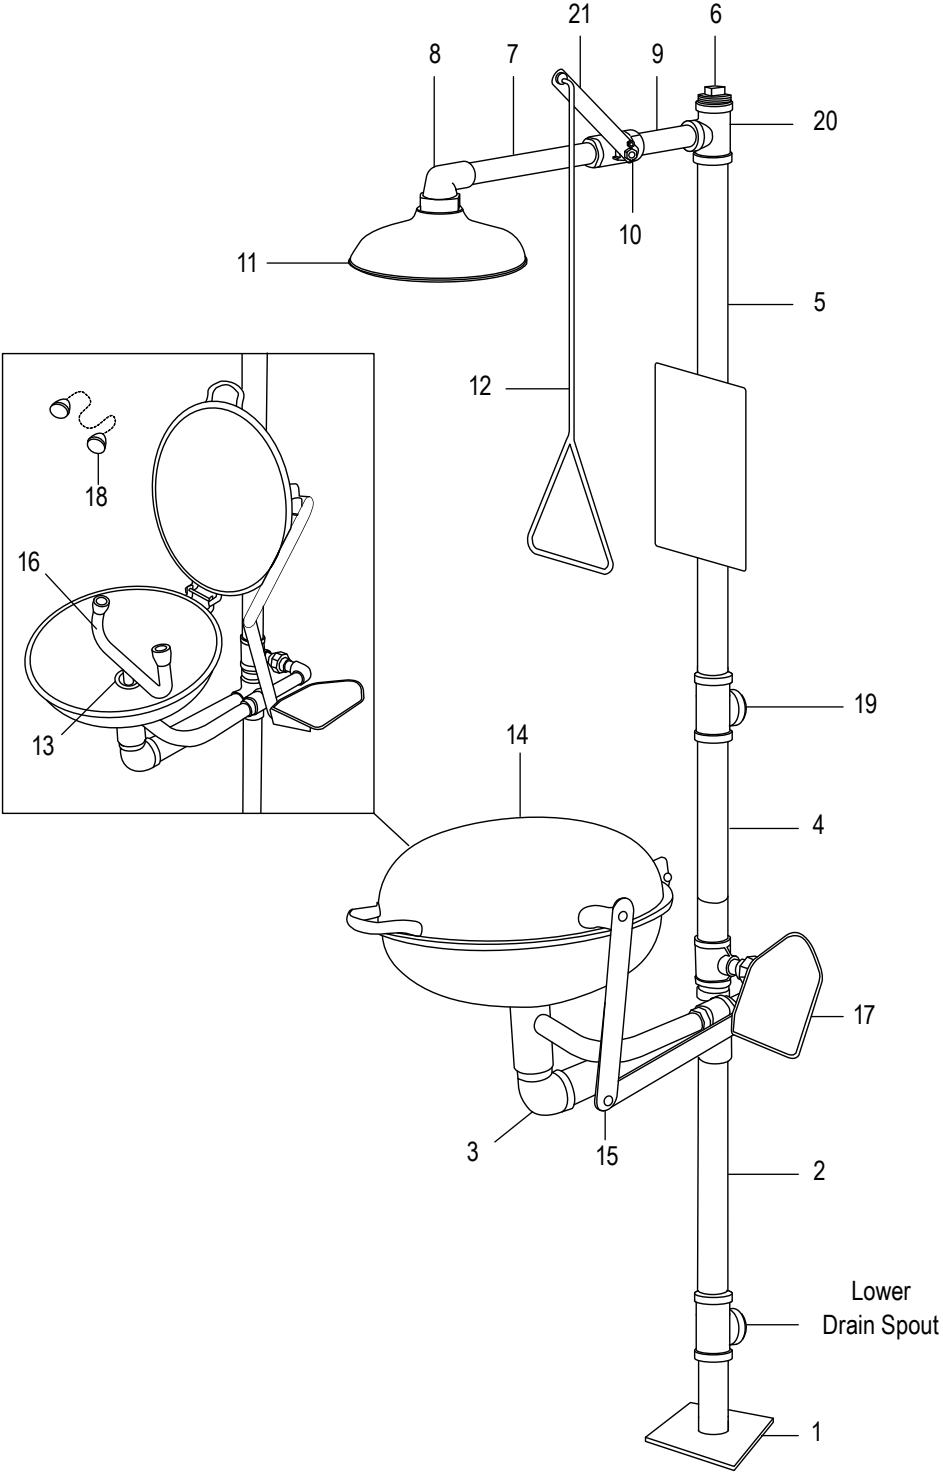

ULINE H-10735 STAINLESS STEEL EYEWASH STATION

1-800-295-5510
uline.com

ULINE H-10735
**STAINLESS STEEL
 EYEWASH STATION**

1-800-295-5510
 uline.com

#	DESCRIPTION	QTY.	ULINE PART NO.	MFG. PART NO.
1	Base Plate	1	H-10735-BSU	BS-001
2	Bottom Drain Pipe	1	-----	SP001
3	Basin Drain Set	1	H-10735-EBDS	DS-001
4	Middle Pipe Section	1	-----	SP002
5	Top Pipe Section	1	-----	SP003
6	Square Head Plug	1	-----	SP004
7	Long Shower Connection Pipe	1	-----	SP005
8	Shower Head Elbow	1	-----	SP006
9	Short Shower Connection Pipe	1	H-10735-PT9Q	SP007
10	Shower Ball Valve	1	H-6697-P600	P600
11	Shower Head	1	H-10735-SH	SS-P150
12	Pull Rod	1	H-6697-P950	P950
13	Inner Basin Drain Screw	1	H-10735-SCRQ	SP008
14	Eyewash Basin	1	H-10735-EBC	SS-P100
15	Eyewash Bowl Arms	2	H-10735-ARMQ	SP009
16	Twin Spray Heads	1	H-10735-ESS	P400
17	Push Handle	1	H-10735-PH	SS-P850
18	Eyewash Dust Covers	1	H-12891	P300-Y
19	Middle Horizontal Inlet	1	-----	SM001
20	Top Vertical Inlet	1	-----	SM002
21	Shower Ball Valve Lever	1	H-10735-21Q	SP010