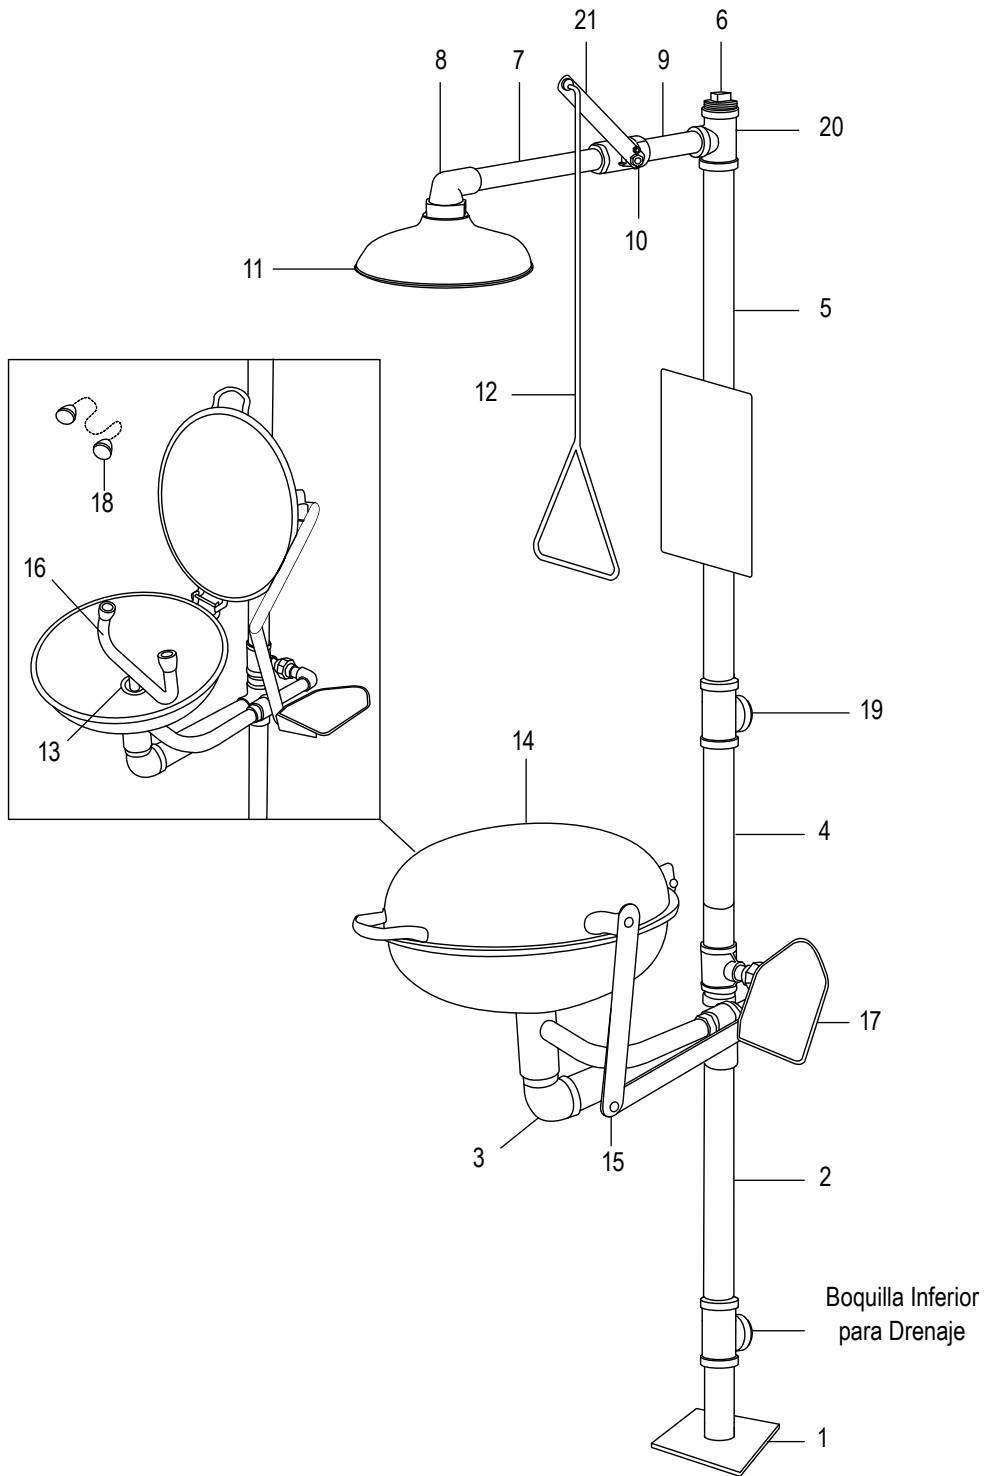

ULINE H-10735 STAINLESS STEEL EYEWASH STATION

1-800-295-5510
uline.com

ULINE H-10735
**STAINLESS STEEL
 EYEWASH STATION**

1-800-295-5510
 uline.com

#	DESCRIPTION	QTY.	ULINE PART NO.	MFG. PART NO.
1	Base Plate	1	H-10735-BSU	BS-001
2	Bottom Drain Pipe	1	-----	SP001
3	Basin Drain Set	1	H-10735-EBDS	DS-001
4	Middle Pipe Section	1	-----	SP002
5	Top Pipe Section	1	-----	SP003
6	Square Head Plug	1	-----	SP004
7	Long Shower Connection Pipe	1	-----	SP005
8	Shower Head Elbow	1	-----	SP006
9	Short Shower Connection Pipe	1	H-10735-PT9Q	SP007
10	Shower Ball Valve	1	H-6697-P600	P600
11	Shower Head	1	H-10735-SH	SS-P150
12	Pull Rod	1	H-6697-P950	P950
13	Inner Basin Drain Screw	1	H-10735-SCRQ	SP008
14	Eyewash Basin	1	H-10735-EBC	SS-P100
15	Eyewash Bowl Arms	2	H-10735-ARMQ	SP009
16	Twin Spray Heads	1	H-10735-ESS	P400
17	Push Handle	1	H-10735-PH	SS-P850
18	Eyewash Dust Covers	1	H-12891	P300-Y
19	Middle Horizontal Inlet	1	-----	SM001
20	Top Vertical Inlet	1	-----	SM002
21	Shower Ball Valve Lever	1	H-10735-21Q	SP010