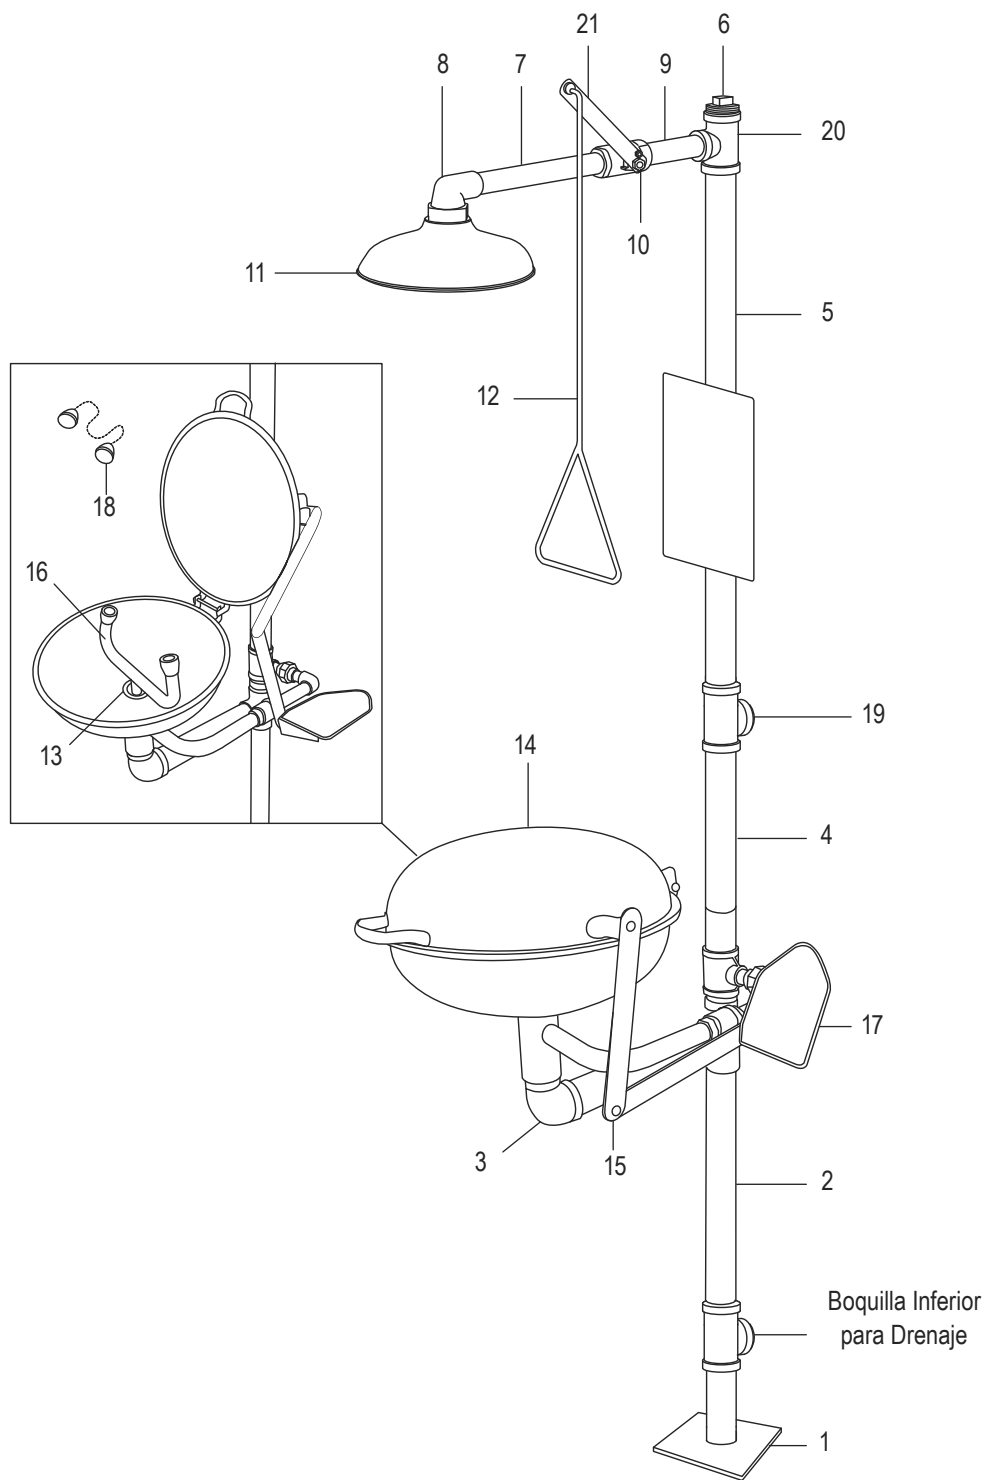

ULINE H-10735

**ESTACIÓN LAVAJOS DE
ACERO INOXIDABLE**

800-295-5510

uline.mx

#	DESCRIPCIÓN	CANT.	NO. DE PARTE DE ULINE	NO. DE PARTE DEL FABRICANTE
1	Placa de Base	1	H-10735-BSU	BS-001
2	Tubería Inferior para Drenaje	1	-----	SP001
3	Set de Drenaje del Lavabo	1	H-10735-EBDS	DS-001
4	Tubo de Sección Intermedia	1	-----	SP002
5	Sección Superior de Tubería	1	-----	SP003
6	Tapón de Cabeza Cuadrado	1	-----	SP004
7	Tubo Largo de Conexión para Regadera	1	-----	SP005
8	Codo del Cabezal de Regadera	1	-----	SP006
9	Tubo Corto de Conexión para Regadera	1	-----	SP007
10	Válvula de Bola de Regadera	1	H-6697-P600	P600
11	Cabezal de Regadera	1	H-10735-SH	SS-P150
12	Varilla de Tiro	1	H-6697-P950	P950
13	Tornillo del Drenaje del Lavabo Interior	1	-----	SP008
14	Lavabo Lavaojos	1	H-10735-EBC	SS-P100
15	Brazos del Tazón Lavaojos	2	-----	SP009
16	Difusores Dobles	1	H-10735-ESS	P400
17	Manija de Empuje	1	H-10735-PH	SS-P850
18	Cubiertas contra Polvo del Lavaojos	1	H-6697-200Y	SS-P200
19	Entrada Horizontal Intermedia	1	-----	SM001
20	Entrada Vertical Superior	1	-----	SM002
21	Palanca de Válvula de Bola para Regadera	1	-----	SP010