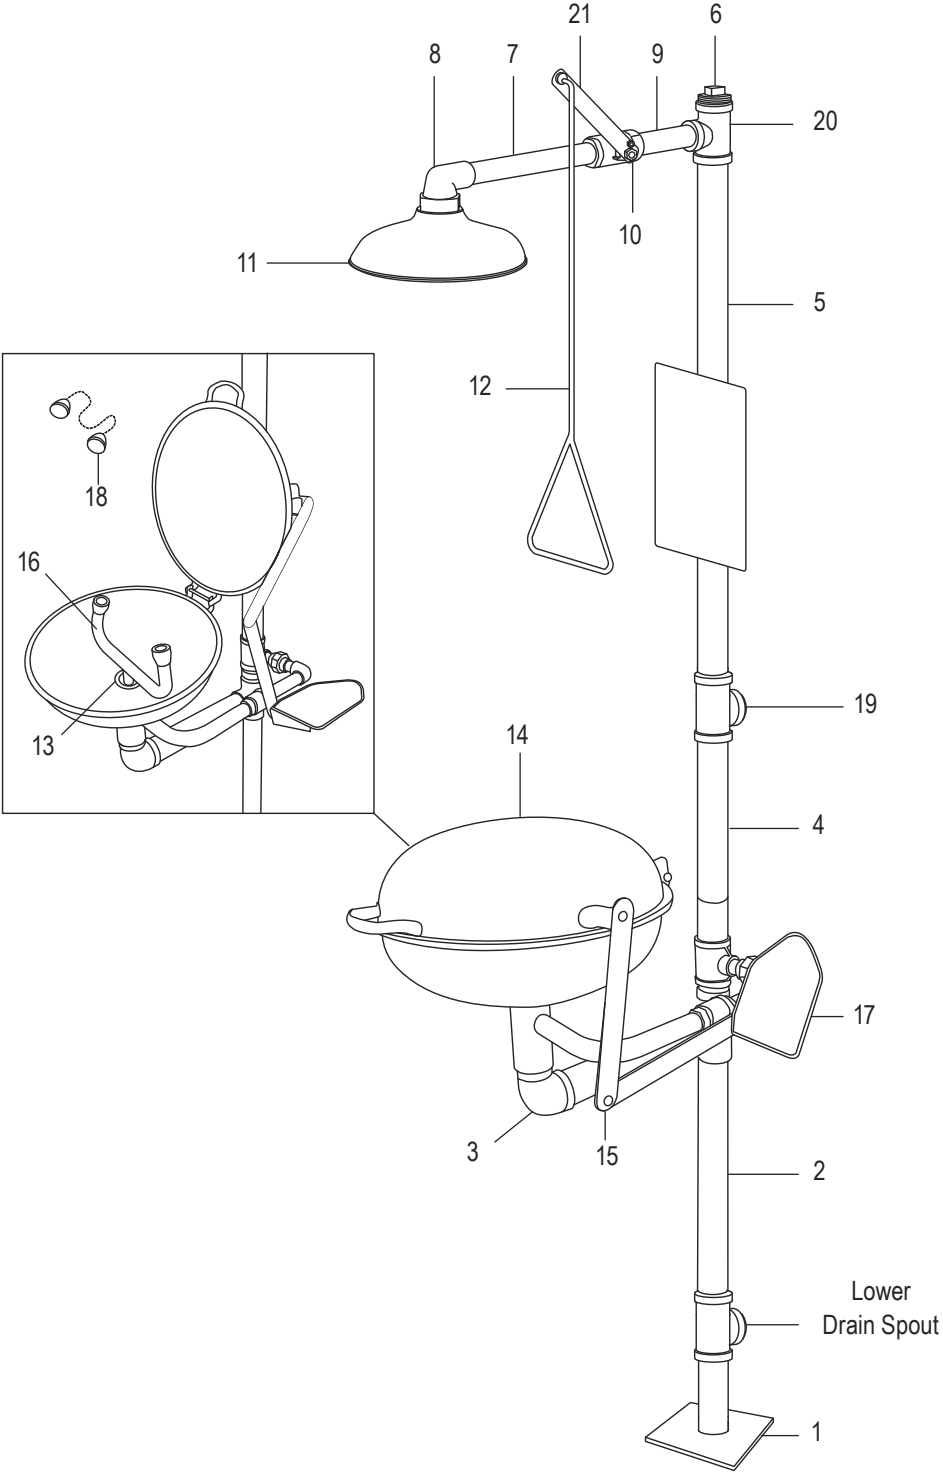

ULINE H-10735 STAINLESS STEEL EYEWASH STATION

1-800-295-5510
uline.com

ULINE H-10735
STAINLESS STEEL
EYEWASH STATION

1-800-295-5510
 uline.com

#	DESCRIPTION	QTY.	ULINE PART NO.	MFG. PART NO.
1	Base Plate	1	H-10735-BSU	BS-001
2	Bottom Drain Pipe	1	-----	SP001
3	Basin Drain Set	1	H-10735-EBDS	DS-001
4	Middle Pipe Section	1	-----	SP002
5	Top Pipe Section	1	-----	SP003
6	Square Head Plug	1	-----	SP004
7	Long Shower Connection Pipe	1	-----	SP005
8	Shower Head Elbow	1	-----	SP006
9	Short Shower Connection Pipe	1	-----	SP007
10	Shower Ball Valve	1	H-6697-P600	P600
11	Shower Head	1	H-10735-SH	SS-P150
12	Pull Rod	1	H-6697-P950	P950
13	Inner Basin Drain Screw	1	-----	SP008
14	Eyewash Basin	1	H-10735-EBC	SS-P100
15	Eyewash Bowl Arms	2	-----	SP009
16	Twin Spray Heads	1	H-10735-ESS	P400
17	Push Handle	1	H-10735-PH	SS-P850
18	Eyewash Dust Covers	1	H-6697-200Y	SS-P200
19	Middle Horizontal Inlet	1	-----	SM001
20	Top Vertical Inlet	1	-----	SM002
21	Shower Ball Valve Lever	1	-----	SP010