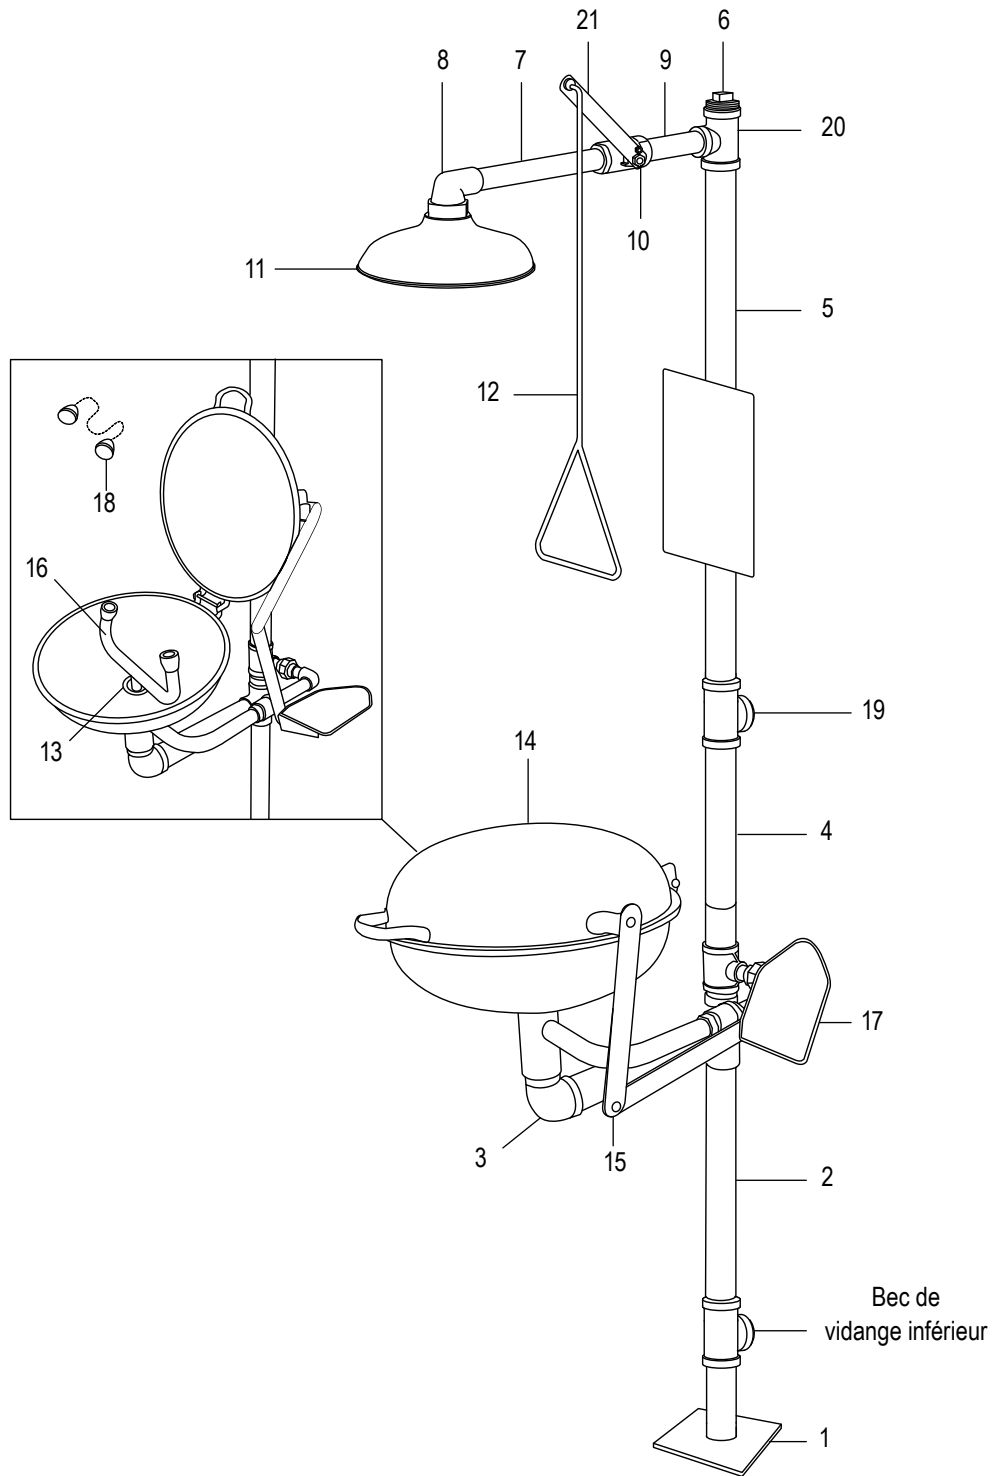

ULINE H-10735

**DOUCHE OCULAIRE EN
ACIER INOXYDABLE**

1 800 295-5510

uline.ca

#	DESCRIPTION	QTÉ	RÉF. ULINE	RÉF. DU FABRICANT
1	Plaque de base	1	H-10735-BSU	BS-001
2	Tuyau de vidange inférieur	1	-----	SP001
3	Ensemble de vidange du bassin	1	H-10735-EBDS	DS-001
4	Section de tuyau centrale	1	-----	SP002
5	Section de tuyau supérieure	1	-----	SP003
6	Bouchon à tête carrée	1	-----	SP004
7	Long tuyau de raccordement à la douche	1	-----	SP005
8	Coude de la pomme de douche	1	-----	SP006
9	Court tuyau de raccordement à la douche	1	H-10735-PT9Q	SP007
10	Robinet à bille de la douche	1	H-6697-P600	P600
11	Pomme de douche	1	H-10735-SH	SS-P150
12	Tirette	1	H-6697-P950	P950
13	Vis de vidange intérieure du bassin	1	H-10735-SCRQ	SP008
14	Bassin de douche oculaire	1	H-10735-EBC	SS-P100
15	Bras de bol de douche oculaire	2	H-10735-ARMQ	SP009
16	Tête de pulvérisation double	1	H-10735-ESS	P400
17	Poignée de poussée	1	H-10735-PH	SS-P850
18	Couvercles antipoussière pour douche oculaire	1	H-12891	P300-Y
19	Entrée horizontale centrale	1	-----	SM001
20	Entrée verticale supérieure	1	-----	SM002
21	Lever du robinet à bille de la douche	1	H-10735-21Q	SP010