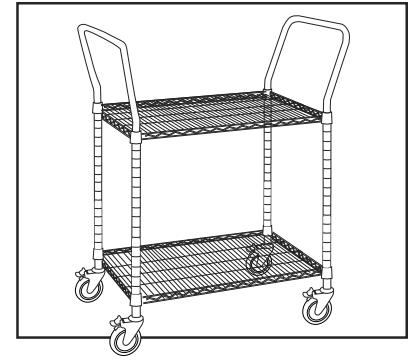

ULINE H-10766

ESD WIRE CART

1-800-295-5510
uline.com

Para Español, vea páginas 3-4.
Pour le français, consulter les pages 5-6.

#	DESCRIPTION	QTY.	ULINE PART NO.	MFG. PART NO.
1	Handle	2	H-1419HNDL	24CARHANDLE
2	Shelf	2	H-2151-SHELF	H-2151-SHELF
3	Large Washer*	2	H-4276	DCSSKIT-ULINE
4	Lock Washer*	1	H-4276	DCSSKIT-ULINE
5	Locknut*	1	H-4276	DCSSKIT-ULINE
6	Hex Head Bolt*	1	H-4276	DCSSKIT-ULINE
7	Grounding Chain*	1	H-4276	DCSSKIT-ULINE
8	Retaining Ring*	16	H-4276	DCSSKIT-ULINE
9	Aluminum Shelf Support*	16	H-4276	DCSSKIT-ULINE
10	Conductive Caster	4	H-10767	H-10767

*Part of a kit.

ULINE H-10766
ESD WIRE CART

1-800-295-5510
uline.com

#	DESCRIPTION	QTY.	ULINE PART NO.	MFG. PART NO.
	ESD Grounding Kit Includes: <ul style="list-style-type: none">• Large Washer #3 (2)• Lock Washer #4 (1)• Locknut #5 (1)• Hex Head Bolt #6 (1)• Grounding Chain #7 (1)• Retaining Ring #8 (16)• Aluminum Shelf Support #9 (16)	1	H-4276	DCSSKIT-ULINE