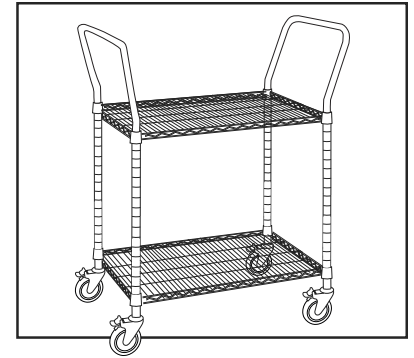

ULINE H-10766

ESD WIRE CART

1-800-295-5510
uline.com

Para Español, vea páginas 3-4.
Pour le français, consulter les pages 5-6.

#	DESCRIPTION	QTY.	ULINE PART NO.	MFG. PART NO.
1	Handle	2	H-1419HNDL	24CARHANDLE
2	Shelf	2	H-2151-SHELF	H-2151-SHELF
3	Large Washer*	2	H-4276	DCSSKIT-ULINE
4	Lock Washer*	1	H-4276	DCSSKIT-ULINE
5	Locknut*	1	H-4276	DCSSKIT-ULINE
6	Hex Head Bolt*	1	H-4276	DCSSKIT-ULINE
7	Grounding Chain*	1	H-4276	DCSSKIT-ULINE
8	Retaining Ring*	16	H-4276	DCSSKIT-ULINE
9	Aluminum Shelf Support*	16	H-4276	DCSSKIT-ULINE
10	Conductive Caster	4	H-10767	H-10767

*Part of a kit.

ULINE H-10766
ESD WIRE CART

1-800-295-5510
uline.com

#	DESCRIPTION	QTY.	ULINE PART NO.	MFG. PART NO.
	ESD Grounding Kit Includes: <ul style="list-style-type: none">• Large Washer #3 (2)• Lock Washer #4 (1)• Locknut #5 (1)• Hex Head Bolt #6 (1)• Grounding Chain #7 (1)• Retaining Ring #8 (16)• Aluminum Shelf Support #9 (16)	1	H-4276	DCSSKIT-ULINE

ULINE H-10766**CARRITO DE ALAMBRE ESD**

800-295-5510

uline.mx

#	DESCRIPCIÓN	CANT.	NO. DE PARTE DE ULINE	NO. DE PARTE DEL FABRICANTE
1	Asa	2	H-1419HNDL	24CARHANDLE
2	Repisa	2	H-2151-SHELF	H-2151-SHELF
3	Rondana Grande*	2	H-4276	DCSSKIT-ULINE
4	Rondana de Seguridad*	1	H-4276	DCSSKIT-ULINE
5	Contratuerca*	1	H-4276	DCSSKIT-ULINE
6	Perno de Cabeza Hexagonal*	1	H-4276	DCSSKIT-ULINE
7	Cadena para Hacer Tierra*	1	H-4276	DCSSKIT-ULINE
8	Anillo de Retención*	16	H-4276	DCSSKIT-ULINE
9	Soporte de Aluminio para Repisa*	16	H-4276	DCSSKIT-ULINE
10	Rueda Conductiva	4	H-10767	H-10767