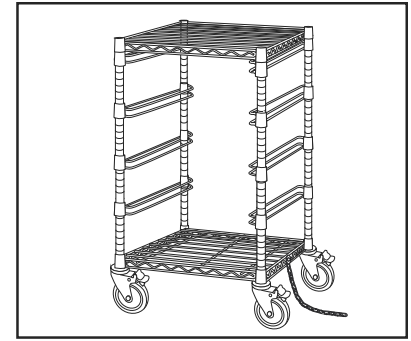

ULINE H-10768
ESD RESTOCKING CART
40" TALL

1-800-295-5510
 uline.com

Para Español, vea páginas 3-4.
 Pour le français, consulter les pages 5-6.

#	DESCRIPTION	QTY.	ULINE PART NO.	MFG. PART NO.
1	Shelf	2	H-7027-SHELF	H-7027-SHELF
2	Box Slide	8	H-7029	24RAIL
3	Two-Piece Post	4	-----	-----
4	Large Washer*	2	H-4276	DCSSKIT-ULINE
5	Lock Washer*	1	H-4276	DCSSKIT-ULINE
6	Locknut*	1	H-4276	DCSSKIT-ULINE
7	Hex Head Bolt*	1	H-4276	DCSSKIT-ULINE
8	Grounding Chain*	1	H-4276	DCSSKIT-ULINE
9	Aluminum Shelf Support*	24	H-4276	DCSSKIT-ULINE
10	Retaining Ring*	16	H-4276	DCSSKIT-ULINE
11	Donut Bumper	4	H-4842	DB2PK
12	Conductive Caster	4	H-10767	H-10767

*Part of a kit.

ULINE H-10768

ESD RESTOCKING CART
40" TALL

1-800-295-5510
uline.com

#	DESCRIPTION	QTY.	ULINE PART NO.	MFG. PART NO.
	ESD Grounding Kit Includes: <ul style="list-style-type: none">• Large Washer #4 (2)• Lock Washer #5 (1)• Locknut #6 (1)• Hex Head Bolt #7 (1)• Grounding Chain #8 (1)• Aluminum Shelf Support #9 (16)• Retaining Ring #10 (16)	2	H-4276	DCSSKIT-ULINE

ULINE H-10768

**CARRITO PARA RESURTIR ESD –
40" DE ALTO**

800-295-5510
uline.mx

#	DESCRIPCIÓN	CANT.	NO. DE PARTE DE ULINE	NO. DE PARTE DEL FABRICANTE
1	Repisa	2	H-7027-SHELF	H-7027-SHELF
2	Deslizador de Gavetas	8	H-7029	24RAIL
3	Poste de Dos Piezas	4	-----	-----
4	Rondana Grande*	2	H-4276	DCSSKIT-ULINE
5	Rondana de Seguridad*	1	H-4276	DCSSKIT-ULINE
6	Contratuercas*	1	H-4276	DCSSKIT-ULINE
7	Perno de Cabeza Hexagonal*	1	H-4276	DCSSKIT-ULINE
8	Cadena para Hacer Tierra*	1	H-4276	DCSSKIT-ULINE
9	Soporte de Aluminio para Repisa*	24	H-4276	DCSSKIT-ULINE
10	Anillo de Retención*	16	H-4276	DCSSKIT-ULINE
11	Parachoque Circular	4	H-4842	DB2PK
12	Rueda Conductiva	4	H-10767	H-10767