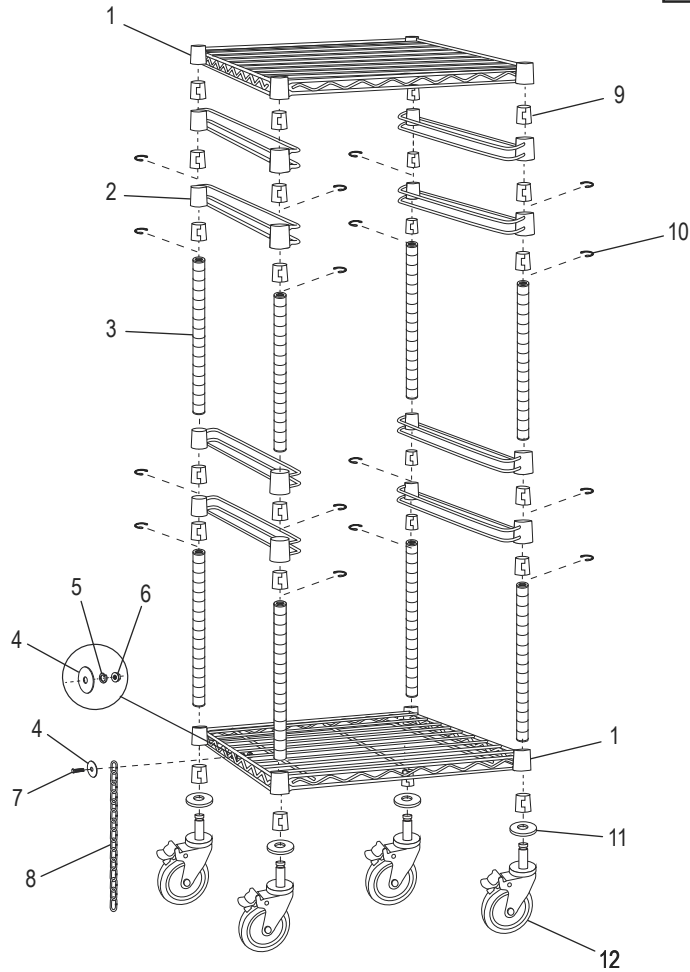

ULINE H-10768
ESD RESTOCKING CART
40" TALL

1-800-295-5510
 uline.com

Para Español, vea páginas 3-4.
 Pour le français, consulter les pages 5-6.

#	DESCRIPTION	QTY.	ULINE PART NO.	MFG. PART NO.
1	Shelf	2	H-7027-SHELF	H-7027-SHELF
2	Box Slide	8	H-7029	24RAIL
3	Two-Piece Post	4	-----	-----
4	Large Washer*	2	H-4276	DCSSKIT-ULINE
5	Lock Washer*	1	H-4276	DCSSKIT-ULINE
6	Locknut*	1	H-4276	DCSSKIT-ULINE
7	Hex Head Bolt*	1	H-4276	DCSSKIT-ULINE
8	Grounding Chain*	1	H-4276	DCSSKIT-ULINE
9	Aluminum Shelf Support*	24	H-4276	DCSSKIT-ULINE
10	Retaining Ring*	16	H-4276	DCSSKIT-ULINE
11	Donut Bumper	4	H-4842	DB2PK
12	Conductive Caster	4	H-10767	H-10767

*Part of a kit.

ULINE H-10768

ESD RESTOCKING CART
40" TALL

1-800-295-5510
uline.com

#	DESCRIPTION	QTY.	ULINE PART NO.	MFG. PART NO.
	ESD Grounding Kit Includes: <ul style="list-style-type: none">• Large Washer #4 (2)• Lock Washer #5 (1)• Locknut #6 (1)• Hex Head Bolt #7 (1)• Grounding Chain #8 (1)• Aluminum Shelf Support #9 (16)• Retaining Ring #10 (16)	2	H-4276	DCSSKIT-ULINE

ULINE H-10768

**CARRITO PARA RESURTIR ESD –
40" DE ALTO**

800-295-5510
uline.mx

#	DESCRIPCIÓN	CANT.	NO. DE PARTE DE ULINE	NO. DE PARTE DEL FABRICANTE
1	Repisa	2	H-7027-SHELF	H-7027-SHELF
2	Deslizador de Gavetas	8	H-7029	24RAIL
3	Poste de Dos Piezas	4	-----	-----
4	Rondana Grande*	2	H-4276	DCSSKIT-ULINE
5	Rondana de Seguridad*	1	H-4276	DCSSKIT-ULINE
6	Contratuercas*	1	H-4276	DCSSKIT-ULINE
7	Perno de Cabeza Hexagonal*	1	H-4276	DCSSKIT-ULINE
8	Cadena para Hacer Tierra*	1	H-4276	DCSSKIT-ULINE
9	Soporte de Aluminio para Repisa*	24	H-4276	DCSSKIT-ULINE
10	Anillo de Retención*	16	H-4276	DCSSKIT-ULINE
11	Parachoque Circular	4	H-4842	DB2PK
12	Rueda Conductiva	4	H-10767	H-10767