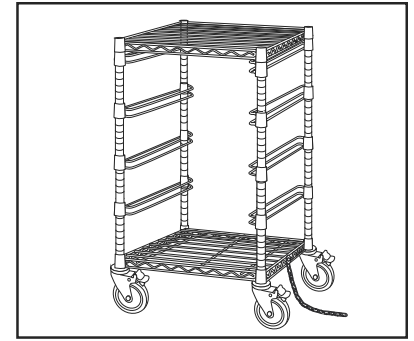

ULINE H-10768
ESD RESTOCKING CART
40" TALL

1-800-295-5510
 uline.com

Para Español, vea páginas 3-4.
 Pour le français, consulter les pages 5-6.

#	DESCRIPTION	QTY.	ULINE PART NO.	MFG. PART NO.
1	Shelf	2	H-7027-SHELF	H-7027-SHELF
2	Box Slide	8	H-7029	24RAIL
3	Two-Piece Post	4	-----	-----
4	Large Washer*	2	H-4276	DCSSKIT-ULINE
5	Lock Washer*	1	H-4276	DCSSKIT-ULINE
6	Locknut*	1	H-4276	DCSSKIT-ULINE
7	Hex Head Bolt*	1	H-4276	DCSSKIT-ULINE
8	Grounding Chain*	1	H-4276	DCSSKIT-ULINE
9	Aluminum Shelf Support*	24	H-4276	DCSSKIT-ULINE
10	Retaining Ring*	16	H-4276	DCSSKIT-ULINE
11	Donut Bumper	4	H-4842	DB2PK
12	Conductive Caster	4	H-10767	H-10767

*Part of a kit.

ULINE H-10768

ESD RESTOCKING CART
40" TALL

1-800-295-5510
uline.com

#	DESCRIPTION	QTY.	ULINE PART NO.	MFG. PART NO.
	ESD Grounding Kit Includes: <ul style="list-style-type: none">• Large Washer #4 (2)• Lock Washer #5 (1)• Locknut #6 (1)• Hex Head Bolt #7 (1)• Grounding Chain #8 (1)• Aluminum Shelf Support #9 (16)• Retaining Ring #10 (16)	2	H-4276	DCSSKIT-ULINE

ULINE H-10768

**CARRITO PARA RESURTIR ESD –
40" DE ALTO**

800-295-5510
uline.mx

#	DESCRIPCIÓN	CANT.	NO. DE PARTE DE ULINE	NO. DE PARTE DEL FABRICANTE
1	Repisa	2	H-7027-SHELF	H-7027-SHELF
2	Deslizador de Gavetas	8	H-7029	24RAIL
3	Poste de Dos Piezas	4	-----	-----
4	Rondana Grande*	2	H-4276	DCSSKIT-ULINE
5	Rondana de Seguridad*	1	H-4276	DCSSKIT-ULINE
6	Contratuercas*	1	H-4276	DCSSKIT-ULINE
7	Perno de Cabeza Hexagonal*	1	H-4276	DCSSKIT-ULINE
8	Cadena para Hacer Tierra*	1	H-4276	DCSSKIT-ULINE
9	Soporte de Aluminio para Repisa*	24	H-4276	DCSSKIT-ULINE
10	Anillo de Retención*	16	H-4276	DCSSKIT-ULINE
11	Parachoque Circular	4	H-4842	DB2PK
12	Rueda Conductiva	4	H-10767	H-10767