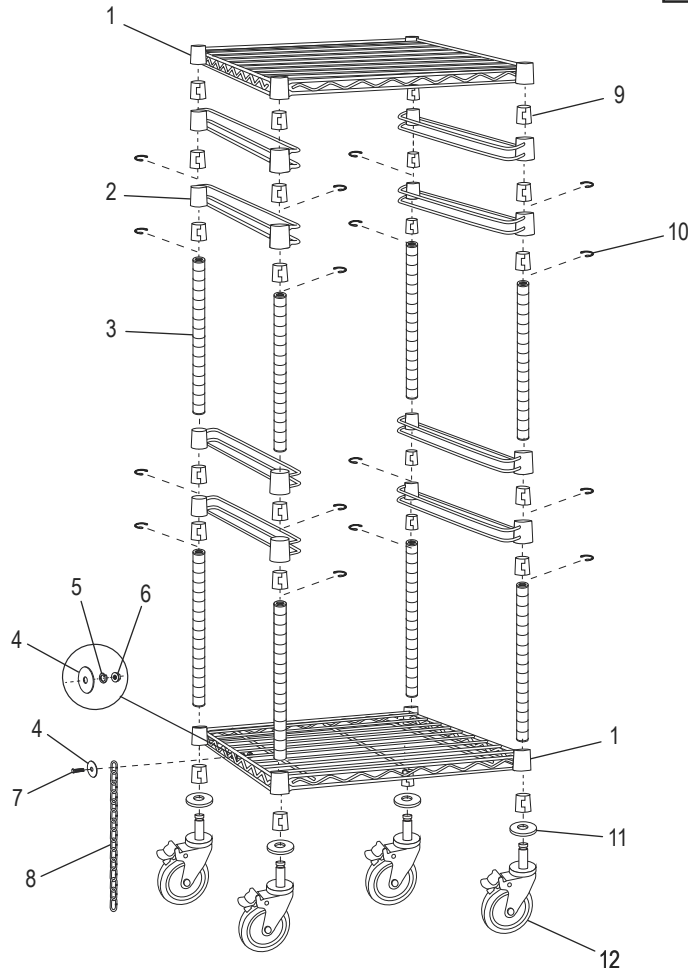

ULINE H-10768
ESD RESTOCKING CART
40" TALL

1-800-295-5510
 uline.com

Para Español, vea páginas 3-4.
 Pour le français, consulter les pages 5-6.

#	DESCRIPTION	QTY.	ULINE PART NO.	MFG. PART NO.
1	Shelf	2	H-7027-SHELF	H-7027-SHELF
2	Box Slide	8	H-7029	24RAIL
3	Two-Piece Post	4	-----	-----
4	Large Washer*	2	H-4276	DCSSKIT-ULINE
5	Lock Washer*	1	H-4276	DCSSKIT-ULINE
6	Locknut*	1	H-4276	DCSSKIT-ULINE
7	Hex Head Bolt*	1	H-4276	DCSSKIT-ULINE
8	Grounding Chain*	1	H-4276	DCSSKIT-ULINE
9	Aluminum Shelf Support*	24	H-4276	DCSSKIT-ULINE
10	Retaining Ring*	16	H-4276	DCSSKIT-ULINE
11	Donut Bumper	4	H-4842	DB2PK
12	Conductive Caster	4	H-10767	H-10767

*Part of a kit.

ULINE H-10768

ESD RESTOCKING CART
40" TALL

1-800-295-5510
uline.com

#	DESCRIPTION	QTY.	ULINE PART NO.	MFG. PART NO.
	ESD Grounding Kit Includes: <ul style="list-style-type: none">• Large Washer #4 (2)• Lock Washer #5 (1)• Locknut #6 (1)• Hex Head Bolt #7 (1)• Grounding Chain #8 (1)• Aluminum Shelf Support #9 (16)• Retaining Ring #10 (16)	2	H-4276	DCSSKIT-ULINE

ULINE H-10768

**CARRITO PARA RESURTIR ESD –
40" DE ALTO**

800-295-5510
uline.mx

#	DESCRIPCIÓN	CANT.	NO. DE PARTE DE ULINE	NO. DE PARTE DEL FABRICANTE
1	Repisa	2	H-7027-SHELF	H-7027-SHELF
2	Deslizador de Gavetas	8	H-7029	24RAIL
3	Poste de Dos Piezas	4	-----	-----
4	Rondana Grande*	2	H-4276	DCSSKIT-ULINE
5	Rondana de Seguridad*	1	H-4276	DCSSKIT-ULINE
6	Contratuercas*	1	H-4276	DCSSKIT-ULINE
7	Perno de Cabeza Hexagonal*	1	H-4276	DCSSKIT-ULINE
8	Cadena para Hacer Tierra*	1	H-4276	DCSSKIT-ULINE
9	Soporte de Aluminio para Repisa*	24	H-4276	DCSSKIT-ULINE
10	Anillo de Retención*	16	H-4276	DCSSKIT-ULINE
11	Parachoque Circular	4	H-4842	DB2PK
12	Rueda Conductiva	4	H-10767	H-10767