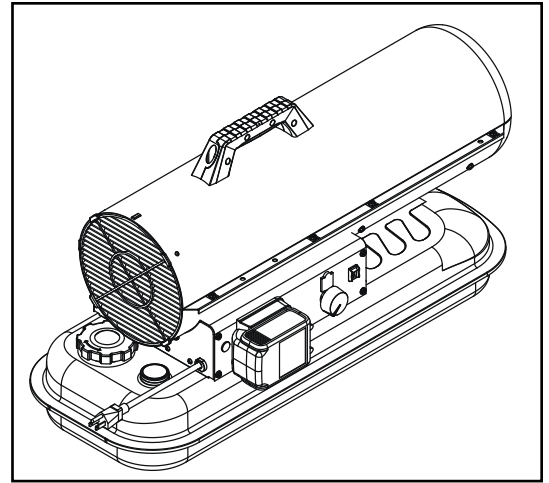

ULINE H-11009

CALENTADOR TORPEDO DE AIRE FORZADO DE BATERÍA

800-295-5510
uline.mx

**CALENTADOR TORPEDO
DE AIRE FORZADO DE
BATERÍA**

LISTA DE PARTES

#	DESCRIPCIÓN	CANT.	NO. DE PARTE DE ULINE	NO. DE PARTE DEL FABRICANTE
1	Ensamble del Asa	1	-----	ASM-00026
2	Placa de Circuito Impreso	1	-----	EL-00064
3	Ensamble del Soplador	1	-----	ASM-00107
4	Motor del Ventilador del Soplador	1	-----	EL-00065
5	Cuerpo del Quemador	1	-----	75-036-0180
6	Empaque del Cuerpo del Quemador	1	-----	72-035-0640
7	Empaque de la Tapa de Difusión	1	-----	01.03.75.007010043
8	Ensamble de la Bujía	1	H-11017	75-075-0200
9	Boquilla	1	H-11016	75-036-0460
10	Ensamble de la Fococelda	1	-----	GC-00196
11	Interruptor de Corriente	1	-----	EL-00072
12	Módulo de Chispa	1	-----	EL-00073
13	Interruptor de Límite Alto	1	-----	70-019-0100
14	Bomba para Combustible	1	-----	EL-00075
15	Válvula de Descarga	1	-----	EL-00076
16	Ventilador de Enfriamiento	1	H-11012	EL-00077
17	Protector de Ventilador	1	-----	GC-00247
18	Adaptador	1	-----	EL-00086
19	Filtro de Combustible	1	H-11013	70-003-0100
20	Medidor de Combustible	1	-----	70-007-0215
21	Tapa para Combustible	1	-----	70-006-0140
22	Perilla del Termostato	1	-----	GC-00188
	Terminal DeWalt®/Milwaukee® (No Se Muestra)	2	H-11011	ASM-00040
	Terminal Makita® (No Se Muestra)	2	H-11014	ASM-00039
	Terminal Mastercraft® (No Se Muestra)	2	H-11015	ASM-00071
	Terminal Black & Decker®/Porter-Cable® (No Se Muestra)	2	H-11010	ASM-00038