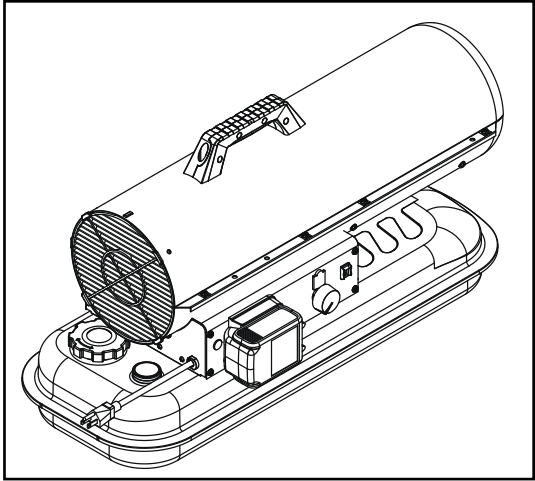

## BATTERY OPERATED FORCED AIR HEATER

1-800-295-5510  
uline.com

**ULINE H-11009**  
**BATTERY OPERATED**  
**FORCED AIR HEATER**

1-800-295-5510  
 uline.com

**PARTS LIST**

#	DESCRIPTION	QTY.	ULINE PART NO.	MFG. PART NO.
1	Handle Assembly	1	-----	ASM-00026
2	Printed Circuit Board	1	-----	EL-00064
3	Blower Assembly	1	-----	ASM-00107
4	Blower Fan Motor	1	-----	EL-00065
5	Burner Body	1	-----	75-036-0180
6	Burner Body Gasket	1	-----	72-035-0640
7	Diffusion Cap Gasket	1	-----	01.03.75.007010043
8	Spark Plug Assembly	1	H-11017	75-075-0200
9	Nozzle	1	H-11016	75-036-0460
10	Photocell Assembly	1	-----	GC-00196
11	Power Switch	1	-----	EL-00072
12	Spark Module	1	-----	EL-00073
13	High Limit Switch	1	-----	70-019-0100
14	Fuel Pump	1	-----	EL-00075
15	Dump Valve	1	-----	EL-00076
16	Cooling Fan	1	H-11012	EL-00077
17	Fan Guard	1	-----	GC-00247
18	Power Adapter	1	-----	EL-00086
19	Fuel Filter	1	H-11013	70-003-0100
20	Fuel Gauge	1	-----	70-007-0215
21	Fuel Cap	1	-----	70-006-0140
22	Thermostat Knob	1	-----	GC-00188
	DeWalt®/Milwaukee® Terminal (Not Shown)	2	H-11011	ASM-00040
	Makita® Terminal (Not Shown)	2	H-11014	ASM-00039
	Mastercraft® Terminal (Not Shown)	2	H-11015	ASM-00071
	Black & Decker®/Porter-Cable® Terminal (Not Shown)	2	H-11010	ASM-00038