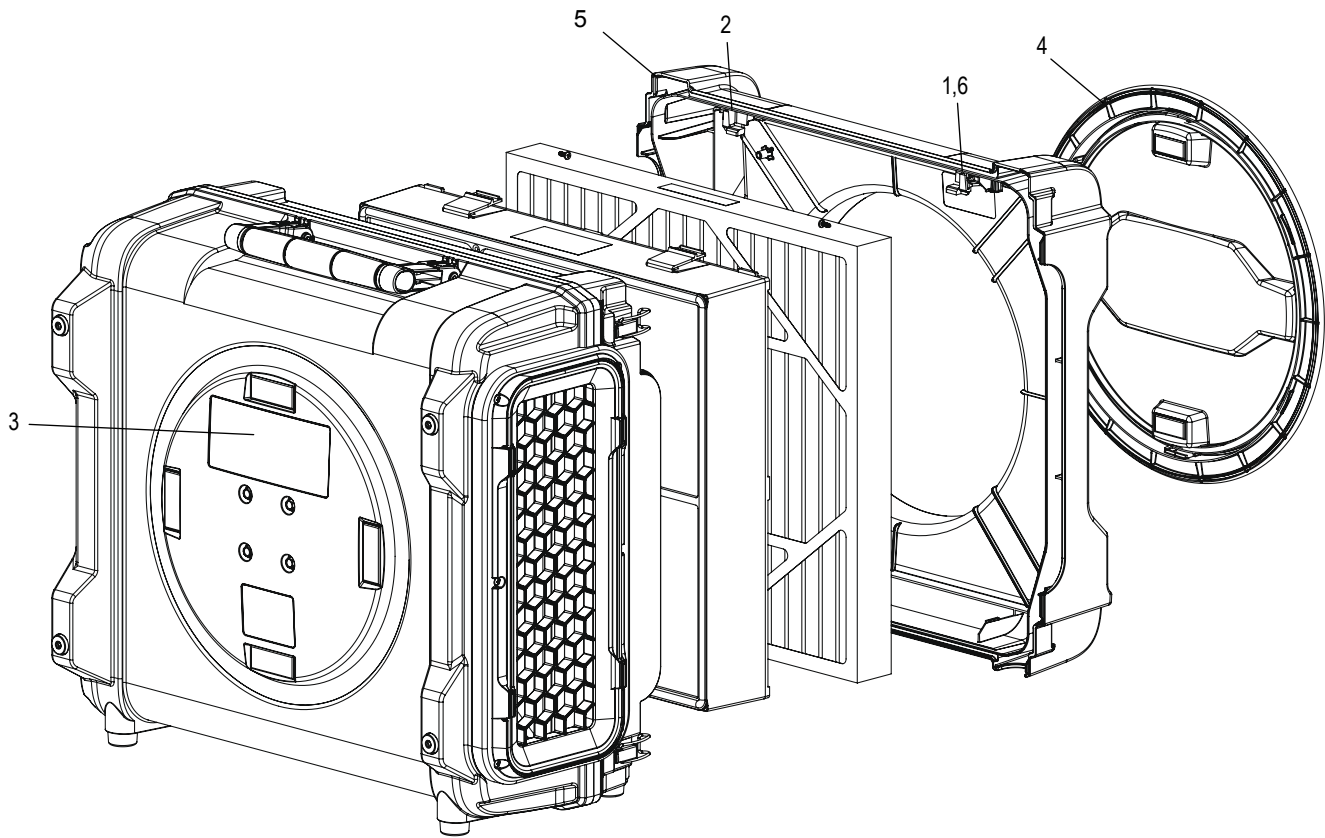

PLENUM ASSEMBLY

#	DESCRIPTION	QTY.	ULINE PART NO.	MFG. PART NO.
1	Retainer	1	-----	125776
2	Gasket	6.8	-----	124642
3	Plenum	1	-----	124547
4	Grill	1	-----	124543
5	#10-16 x 3/4 Hi-Lo Screw	36	-----	112676S
6	#8 x 1/2 Screw	1	-----	112358S
7	Latch	4	-----	108744
8	Large Foot	4	-----	106508
	Plate (Not Shown)	1	-----	124989

ULINE H-11028
AIR SCRUBBER

1-800-295-5510
 uline.com

COMPLETE ASSEMBLY

#	DESCRIPTION	QTY.	ULINE PART NO.	MFG. PART NO.
1	Right Filter Retainer	1	-----	125775
2	Left Filter Retainer	1	-----	125774
3	Label	1	-----	124575
4	Cap Assembly	1	-----	124557
5	Door	1	-----	124548
6	#8 x 1/2 Screw	2	-----	112358S