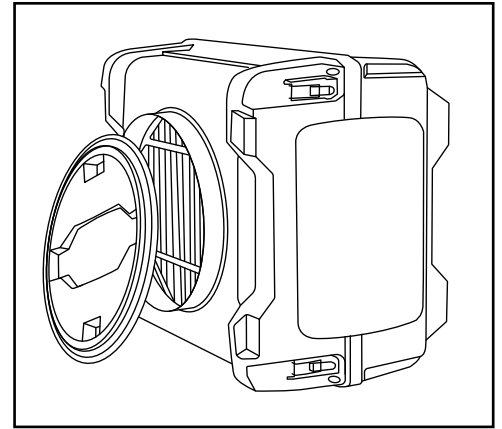

ULINE H-11028

PURIFICADOR DE AIRE INDUSTRIAL

800-295-5510
uline.mx