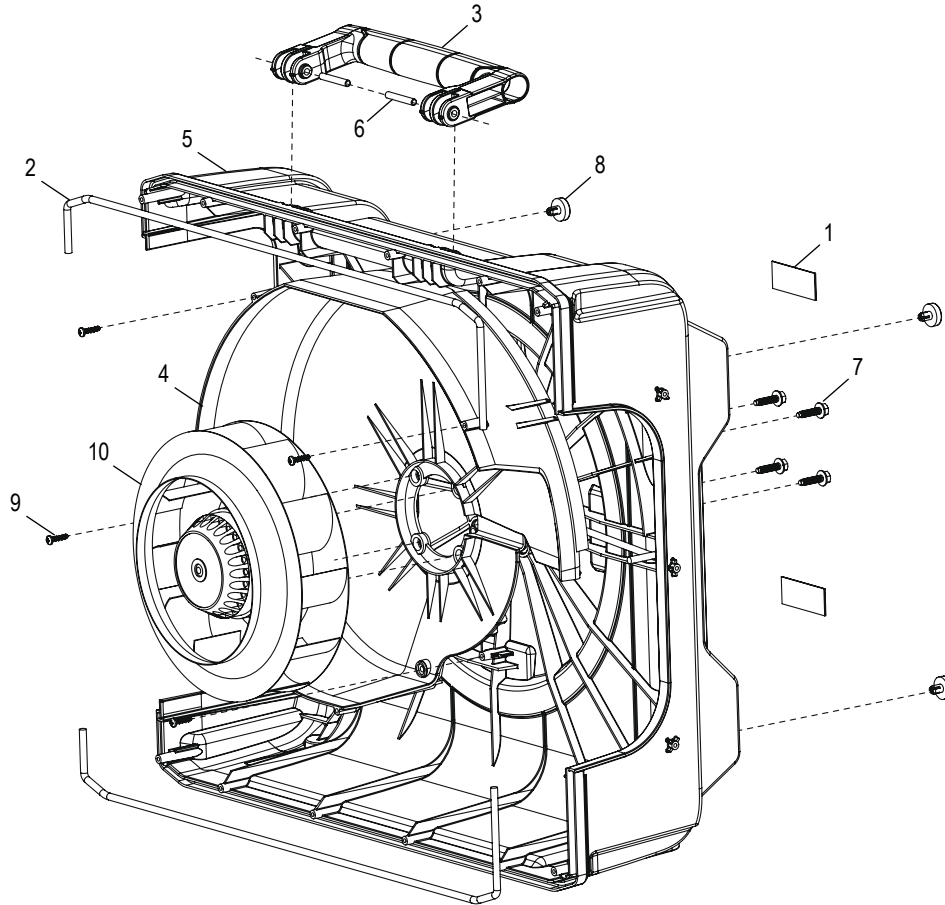

ENSAMBLE DEL PANEL POSTERIOR

#	DESCRIPCIÓN	CANT.	NO. DE PARTE DE ULINE	NO. DE PARTE DEL FABRICANTE
1	Velcro	4	-----	124799
2	Empaque	5	-----	124642
3	Asa	1	-----	124552
4	Cubierta	1	-----	124546
5	Panel Posterior	1	-----	124545
6	Pasador	2	-----	124541
7	Tornillo M6 x 1 x 25 mm	4	-----	119415S
8	Pata Pequeña	4	-----	117008S
9	Tornillo #10-16 x 3/4	4	-----	112676S
10	Ensamble del Soplador	1	-----	102567