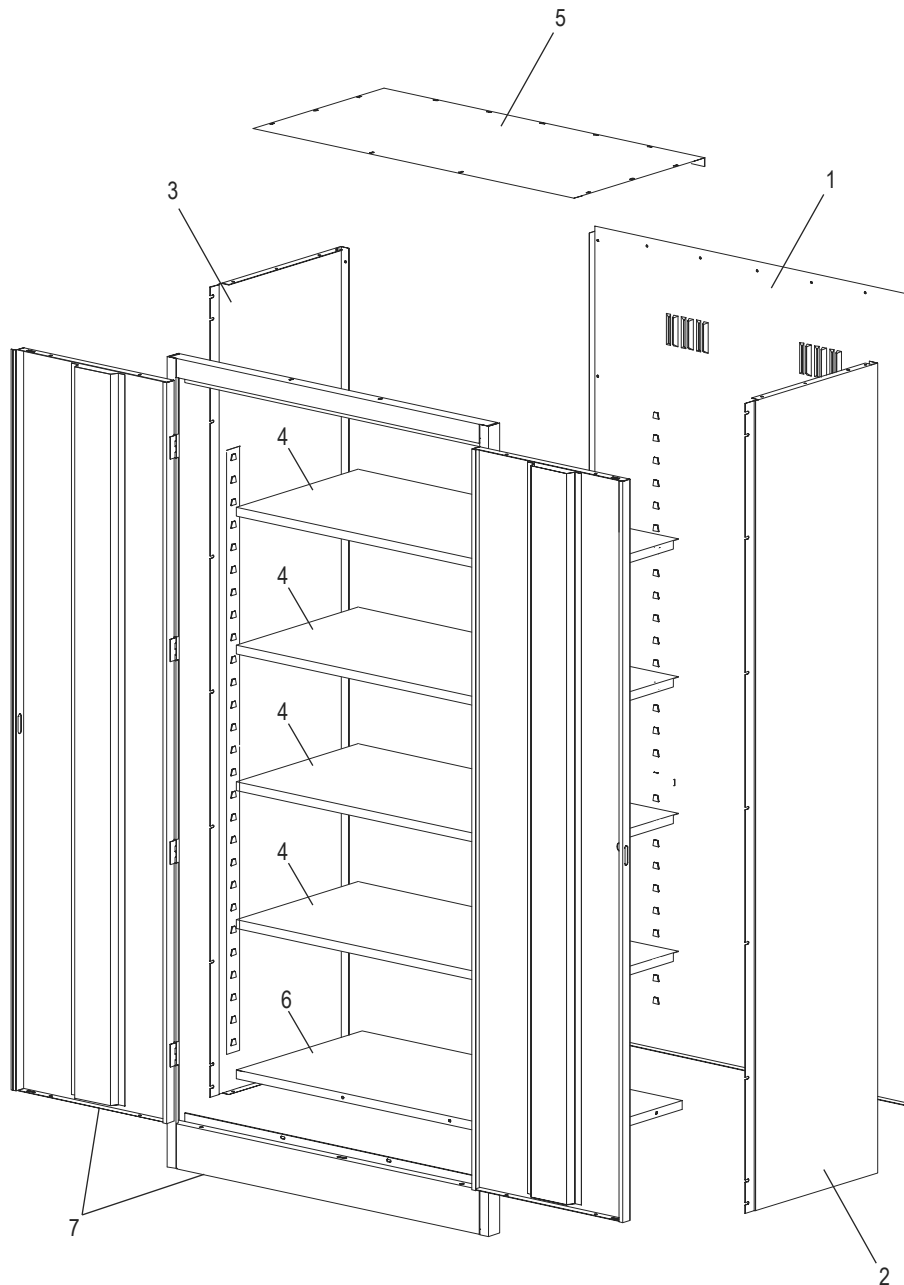

ENSAMBLE PRIMARIO