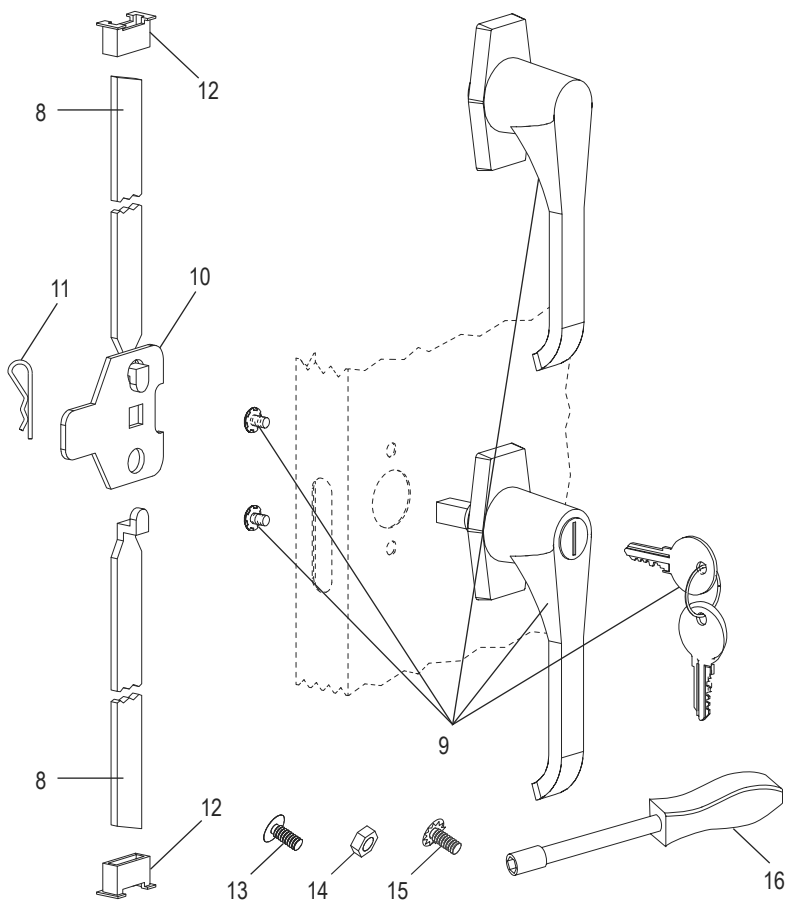

1-800-295-5510  
 uline.com

**PRIMARY ASSEMBLY PARTS LIST**

#	DESCRIPTION	QTY.	ULINE PART NO.	MFG. PART NO.
1	Back Panel – Black	1	-----	043BA-BLK
1	Back Panel – Gray	1	H-1223GR-BP	043BA-MGY
1	Back Panel – Tan	1	-----	043BA-CPY
2	Right Side Panel – Black	1	-----	044RS-BLK
2	Right Side Panel – Gray	1	-----	044RS-MGY
2	Right Side Panel – Tan	1	-----	044RS-CPY
3	Left Side Panel – Black	1	-----	044LS-BLK
3	Left Side Panel – Gray	1	-----	044LS-MGY
3	Left Side Panel – Tan	1	-----	044LS-CPY
4	Shelf – Black	4	H-1223ADD-BL	302-BLK
4	Shelf – Gray	4	H-1223ADD-GR	302-MGY
4	Shelf – Tan	4	H-1223ADD-T	302-CPY
5	Top – Black	1	-----	044TO-BLK
5	Top – Gray	1	-----	044TO-MGY
5	Top – Tan	1	-----	044TO-CPY
6	Bottom – Black	1	-----	044BO-BLK
6	Bottom – Gray	1	-----	044BO-MGY
6	Bottom – Tan	1	-----	044BO-CPY
7	Door & Frame Assembly – Black	1	H-1223BL-DFR	043DF-BLK
7	Door & Frame Assembly – Gray	1	H-1223GR-DFR	043DF-MGY
7	Door & Frame Assembly – Tan	1	H-2217T-DFR	043DF-CPY
	Touch Up Paint – Black (Not Shown)	1	H-5361	-----
	Touch Up Paint – Gray (Not Shown)	1	H-5362	LTUP-2-MGY
	Touch Up Paint – Tan (Not Shown)	1	H-5364	LTUP-1-CPY

## HANDLE ASSEMBLY

#	DESCRIPTION	QTY.	ULINE PART NO.	MFG. PART NO.
8	Lock Bar (Set)	1	H-1223-8	043LB
9	Locking Handle with Keys and Dummy Handle (Set)	1	H-2217-HANDL	043LH
10	Locking Cam	1	H-1105-13	944LC
11	Cotter Pin	1	H-2216-CTRPN	CTRPN
12	Lock Bar Guide	2	H-1105-15	944GI
13	Bolt (#8-32 x 3/8")	31	H-1224-19	-----
14	Nut (#8-32)	47	H-1224-19	-----
15	Bolt with Lock Washer (#8-32 x 1/4")	4	H-1224-19	-----
16	Nut Driver	1	H-1224-TOOL2	TOOL-2
	Replacement Hardware Pack (Not Included) Bolts #8-32 x 3/8" (72), Nuts #8-32 (72)	1	H-1224-19	HW-72
	Extra Keys (Set of 2) (Not Shown)	1	H-1105-KEYS	-----