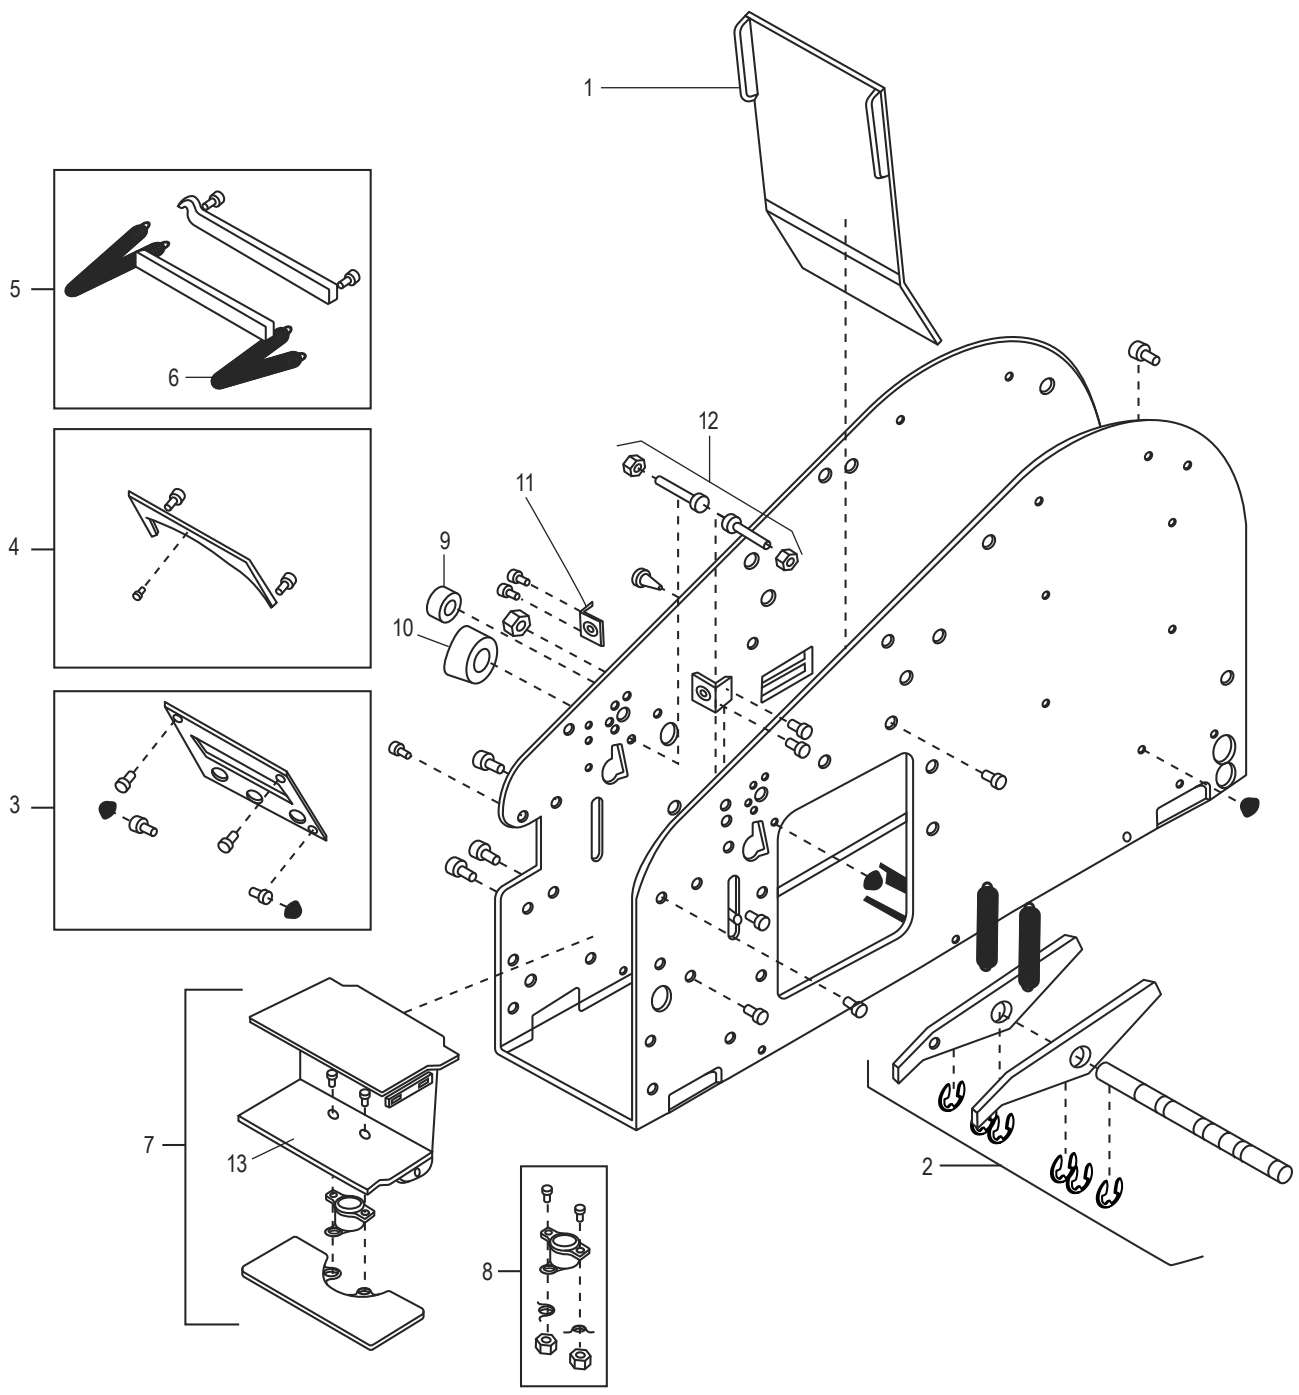

ULINE H-1359
MANUAL TAPE DISPENSER
WITH HEATER

1-800-295-5510
uline.com

#	DESCRIPTION	QTY.	ULINE PART NO.	MFG. PART NO.
1	Foot Channel	1	-----	RP40110
2	Rubber Foot	1	-----	RP40115
3	Tape Channel Plate	1	H-1358-TCP	RP40515
4	Tape Guide Assembly Includes: • Turnbuckle (1) • Guide RHS (1) • Guide LHS (1)	1	-----	RP40550
5	90° Strain Relief	1	-----	RP42956
6	Dome Plug	1	-----	RP42957
7	Split Bushing	1	-----	RP42958
8	Urethane Feed Wheel w/ Shaft	1	H-1360-40235	RP40235
9	Gearbox Motor Mount Frame	1	-----	RP41101
10	Drive Gear With Springs Includes: • Drive Gear (1) • Spring (1)	1	H-1359-GEAR	RP5065X
11	Clutch Roller Assembly Includes: • Clutch (1) • Pin (1)	1	H-362-CLUTCH	RP5063X
12	Brush Tank Cover with Rod & Bushing Includes: • Weighted Tank Cover (1) • Screw (2) • Brass Bushing (1) • Rod (1)	1	H-1360-BTCRB	RP40516
13	Tape Weight with Screw Includes: • Weighted Tank Cover (1) • Screw (1) • Pin (1)	1	H-1358-TPWGT	RP40517
14	Bearing – 3/8"	1	H-1360-BEARQ	RP40231
15	Bearing – 1/2"	1	H-1358-10Q	RP41221
16	Dead Roller	1	H-1360-40560	RP40560
17	Handle Shaft Assembly Includes: • Shaft (1) • Screw (4) • E-Clip (1)	1	H-1358-41220	RP41220
18	Washer	1	-----	RP16172