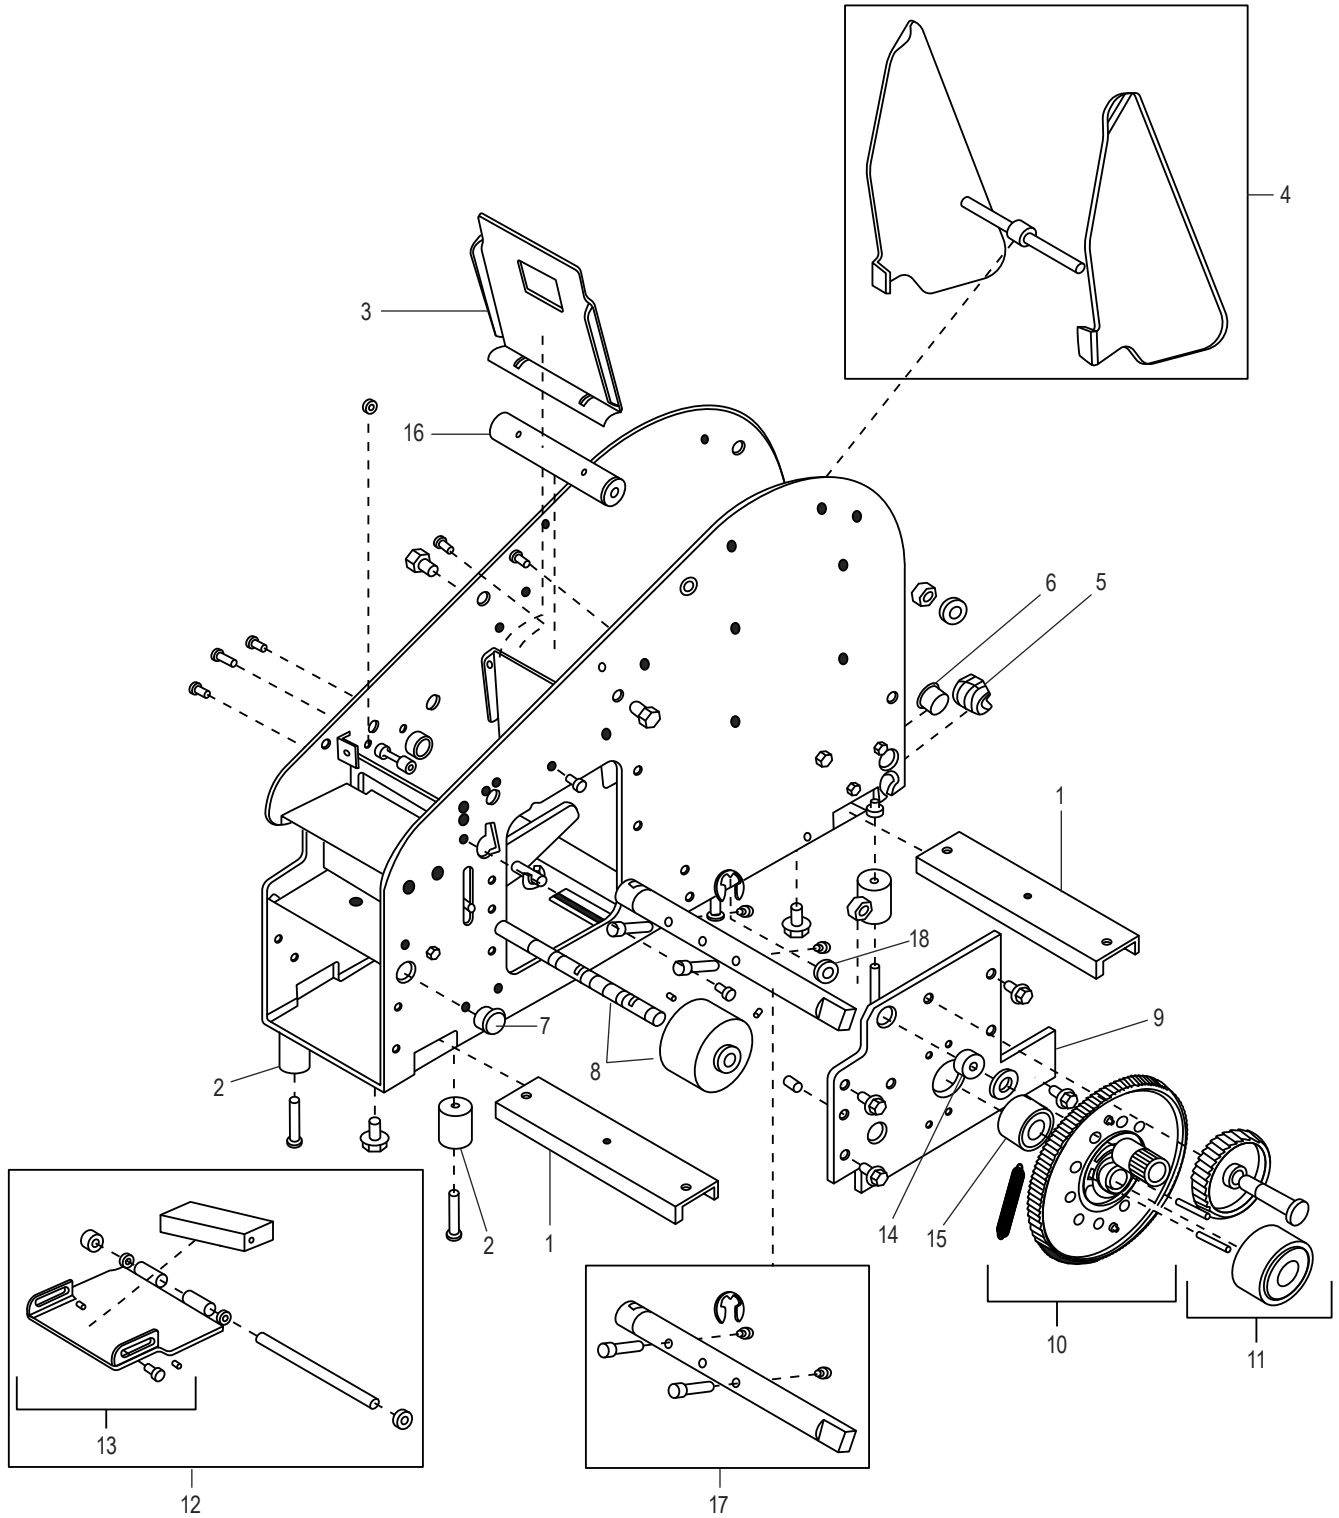

ULINE H-1359
MANUAL TAPE DISPENSER
WITH HEATER

1-800-295-5510
uline.com

#	DESCRIPTION	QTY.	ULINE PART NO.	MFG. PART NO.
1	Foot Channel	1	-----	RP40110
2	Rubber Foot	1	-----	RP40115
3	Tape Channel Plate	1	H-1358-TCP	RP40515
4	Tape Guide Assembly Includes: • Turnbuckle (1) • Guide RHS (1) • Guide LHS (1)	1	-----	RP40550
5	90° Strain Relief	1	-----	RP42956
6	Dome Plug	1	-----	RP42957
7	Split Bushing	1	-----	RP42958
8	Urethane Feed Wheel w/ Shaft	1	H-1360-40235	RP40235
9	Gearbox Motor Mount Frame	1	-----	RP41101
10	Drive Gear With Springs Includes: • Drive Gear (1) • Spring (1)	1	H-1359-GEAR	RP5065X
11	Clutch Roller Assembly Includes: • Clutch (1) • Pin (1)	1	H-362-CLUTCH	RP5063X
12	Brush Tank Cover with Rod & Bushing Includes: • Weighted Tank Cover (1) • Screw (2) • Brass Bushing (1) • Rod (1)	1	H-1360-BTCRB	RP40516
13	Tape Weight with Screw Includes: • Weighted Tank Cover (1) • Screw (1) • Pin (1)	1	H-1358-TPWGT	RP40517
14	Bearing – 3/8"	1	H-1360-BEARQ	RP40231
15	Bearing – 1/2"	1	H-1358-10Q	RP41221
16	Dead Roller	1	H-1360-40560	RP40560
17	Handle Shaft Assembly Includes: • Shaft (1) • Screw (4) • E-Clip (1)	1	H-1358-41220	RP41220
18	Washer	1	-----	RP16172