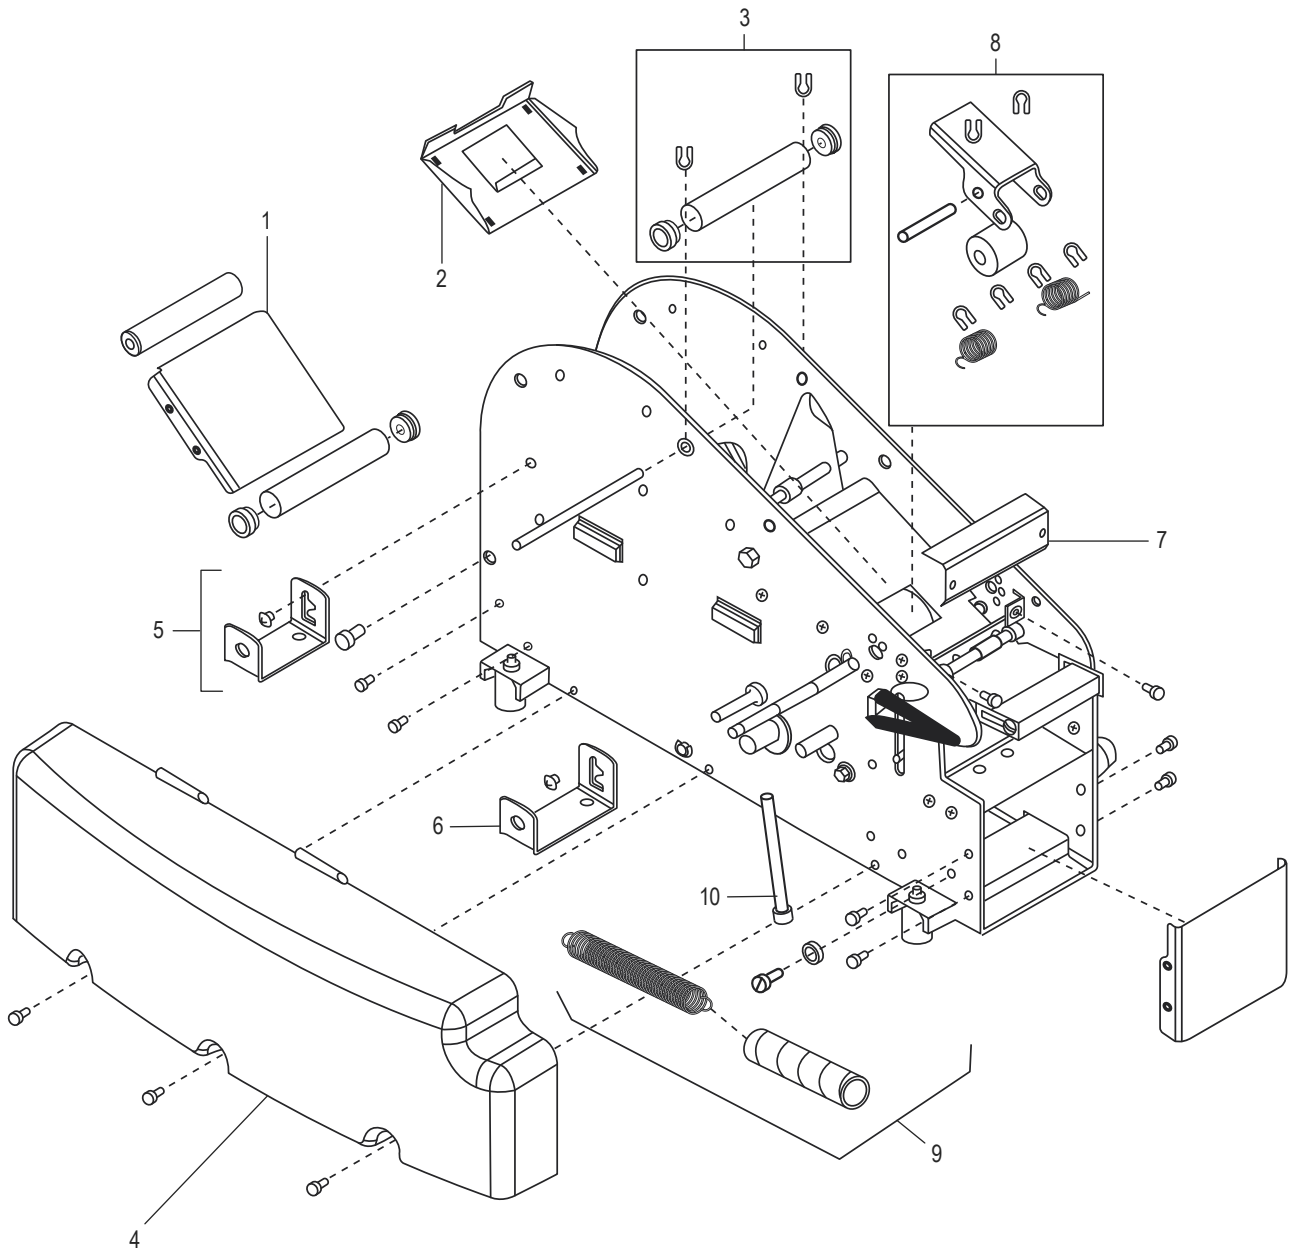

ULINE H-1359

**MANUAL TAPE DISPENSER
WITH HEATER**

1-800-295-5510
uline.com

**MANUAL TAPE DISPENSER
WITH HEATER**

1-800-295-5510

uline.com

#	DESCRIPTION	QTY.	ULINE PART NO.	MFG. PART NO.
1	Top Cover Assembly	1	H-1358-TPCVR	RP40310
2	Top Cover Hinge with Screw Includes: • Hinge (2) • Nut (2) • Screw (2)	1	H-1360-40311	RP40311
3	Water Bottle with Valve Includes: • Bottle (1) • Duckbill Valve (1) • Tank (1)	1	H-1358WB	RP40401
4	Brush Tank	1	H-1358-BRTNK	RP40405
5	Moistening Brush	1	H-1358B	RP40407
6	Right Side Cover Assembly Includes: • Side Cover (1) • Screw (6) • Hole Plug (1) • Stop Assembly (1)	1	H-1359-SDCVR	RP41301H
7	Power Switch	1	H-1359-PWRSW	RP150536
8	Handle Includes: • Handle Arm (1) • Handle (1) • Handle Insert (1) • Washer (1) • Screw (1) • Nut (1)	1	H-1358-HNDL	RP41257
9	Handle Hole Plug	1	-----	RP43102
	Inch Measuring Strip (Not Shown)	1	-----	RP41260
	Metric Measuring Strip (Not Shown)	1	-----	RP41262
	Stop Bolt (Not Shown)	1	H-1358-KNOB	RP41290

ULINE H-1359
MANUAL TAPE DISPENSER
WITH HEATER

1-800-295-5510
uline.com

**MANUAL TAPE DISPENSER
WITH HEATER**

1-800-295-5510

uline.com

#	DESCRIPTION	QTY.	ULINE PART NO.	MFG. PART NO.
1	Ramp	1	H-1358-RAMPQ	RP40315
2	Pressure Plate	1	H-1358-PLATE	RP40505
3	Top and Free Roller Assembly Includes: • Roller (1) • E-Clip (2) • Side Cover (1)	1	H-1358-TRAQ	RP40522
4	Left Side Cover	1	H-1358-LCVR	RP-40305
5	Rear Water Bottle Bracket	1	H-1358-WBBKT	RP40404
6	Front Water Bottle Bracket	1	H-1358WBB	RP40403
7	Cutter Guard	1	H-1358-CUTTR	RP40325
8	Pinch Roll Assembly Includes: • Pin (1) • Spring (2) • E-Clip (6) • Shaft (1) • Holder (1) • Roll (1)	1	H-1358-40540	RP40540
9	Cutter Return Spring Assembly Includes: • Spring (1) • Damper (1) • Screw (1) • Nut (2) • S-Hook (1)	1	H-1358-SPRIN	RP41905
10	Cutter Slide Bolt	1	H-1358-41904	RP41904
	Fixed Blade Stop (Not Shown)	1	-----	RP40825