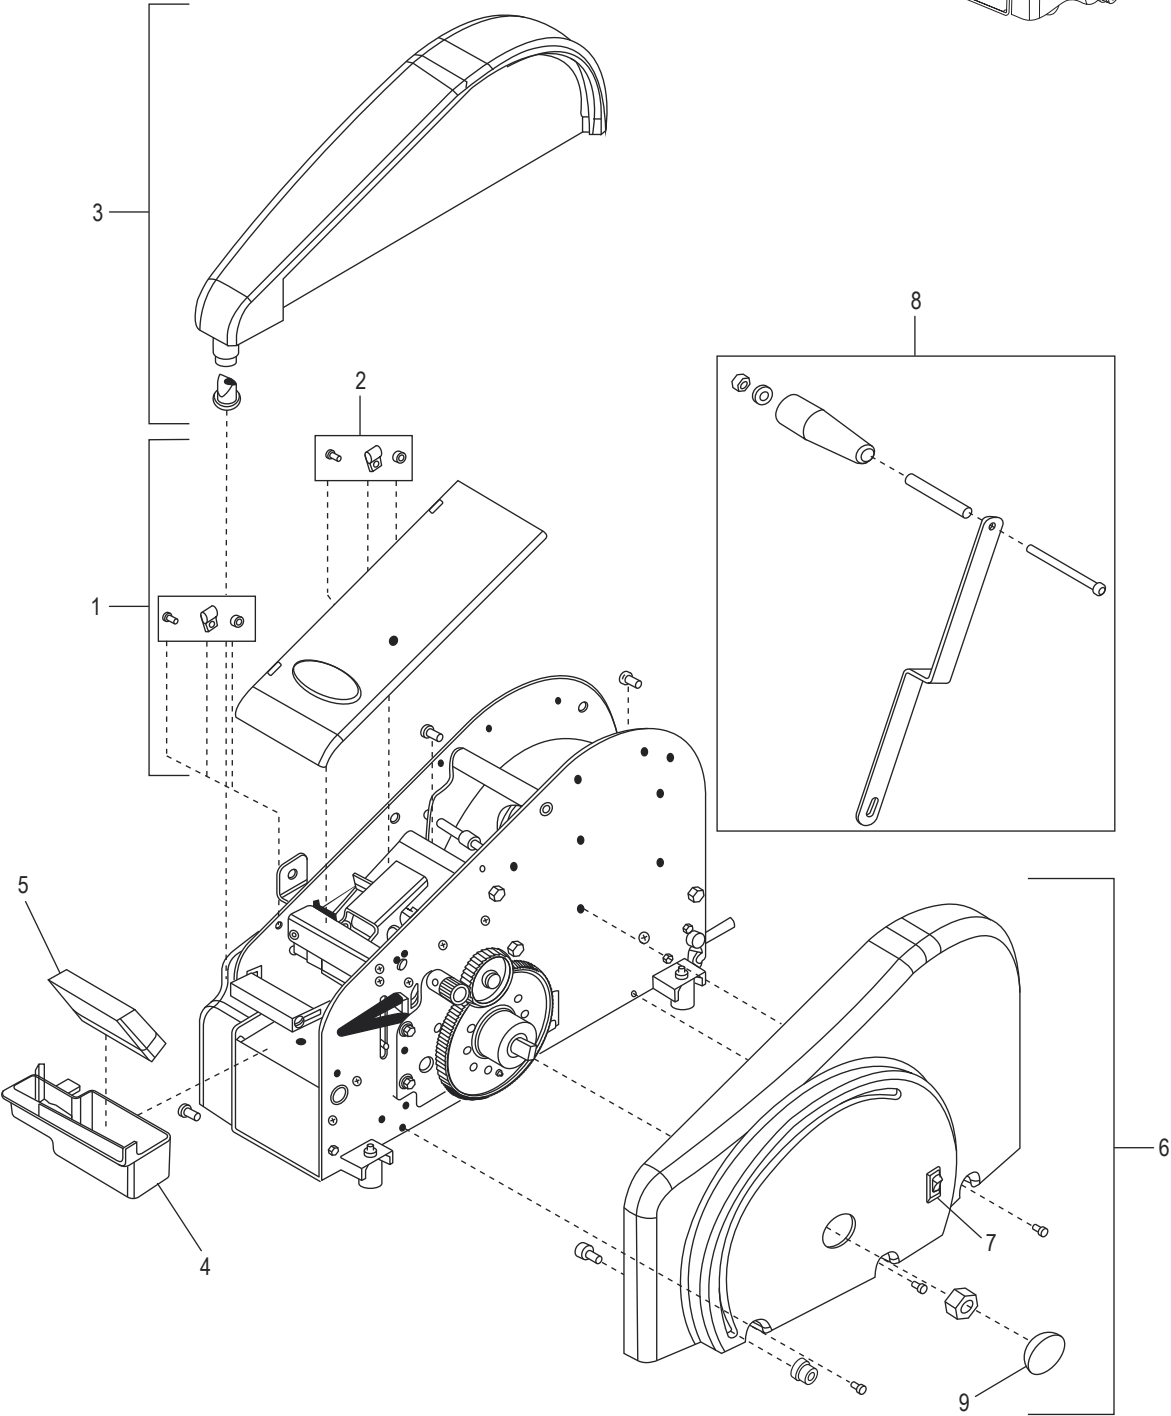

ULINE H-1359

**MANUAL TAPE DISPENSER
WITH HEATER**

1-800-295-5510
uline.com

**MANUAL TAPE DISPENSER
WITH HEATER**

1-800-295-5510

uline.com

#	DESCRIPTION	QTY.	ULINE PART NO.	MFG. PART NO.
1	Top Cover Assembly	1	H-1358-TPCVR	RP40310
2	Top Cover Hinge with Screw Includes: • Hinge (2) • Nut (2) • Screw (2)	1	H-1360-40311	RP40311
3	Water Bottle with Valve Includes: • Bottle (1) • Duckbill Valve (1) • Tank (1)	1	H-1358WB	RP40401
4	Brush Tank	1	H-1358-BRTNK	RP40405
5	Moistening Brush	1	H-1358B	RP40407
6	Right Side Cover Assembly Includes: • Side Cover (1) • Screw (6) • Hole Plug (1) • Stop Assembly (1)	1	H-1359-SDCVR	RP41301H
7	Power Switch	1	H-1359-PWRSW	RP150536
8	Handle Includes: • Handle Arm (1) • Handle (1) • Handle Insert (1) • Washer (1) • Screw (1) • Nut (1)	1	H-1358-HNDL	RP41257
9	Handle Hole Plug	1	-----	RP43102
	Inch Measuring Strip (Not Shown)	1	-----	RP41260
	Metric Measuring Strip (Not Shown)	1	-----	RP41262
	Stop Bolt (Not Shown)	1	H-1358-KNOB	RP41290

ULINE H-1359
MANUAL TAPE DISPENSER
WITH HEATER

1-800-295-5510
uline.com

**MANUAL TAPE DISPENSER
WITH HEATER**

1-800-295-5510

uline.com

#	DESCRIPTION	QTY.	ULINE PART NO.	MFG. PART NO.
1	Ramp	1	H-1358-RAMPQ	RP40315
2	Pressure Plate	1	H-1358-PLATE	RP40505
3	Top and Free Roller Assembly Includes: • Roller (1) • E-Clip (2) • Side Cover (1)	1	H-1358-TRAQ	RP40522
4	Left Side Cover	1	H-1358-LCVR	RP-40305
5	Rear Water Bottle Bracket	1	H-1358-WBBKT	RP40404
6	Front Water Bottle Bracket	1	H-1358WBB	RP40403
7	Cutter Guard	1	H-1358-CUTTR	RP40325
8	Pinch Roll Assembly Includes: • Pin (1) • Spring (2) • E-Clip (6) • Shaft (1) • Holder (1) • Roll (1)	1	H-1358-40540	RP40540
9	Cutter Return Spring Assembly Includes: • Spring (1) • Damper (1) • Screw (1) • Nut (2) • S-Hook (1)	1	H-1358-SPRIN	RP41905
10	Cutter Slide Bolt	1	H-1358-41904	RP41904
	Fixed Blade Stop (Not Shown)	1	-----	RP40825