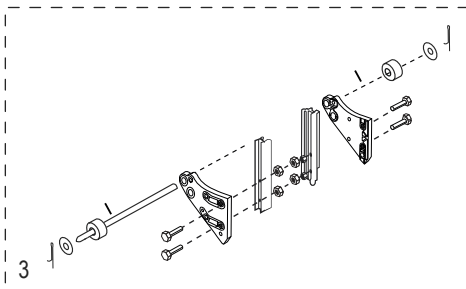

## ALUMINUM STANDARD HAND TRUCK

WITH SOLID RUBBER WHEELS

1-800-295-5510  
uline.com

**ULINE** H-1361  
**ALUMINUM STANDARD**  
**HAND TRUCK**  
**WITH SOLID RUBBER WHEELS**

1-800-295-5510  
 uline.com

#	DESCRIPTION	QTY.	ULINE PART NO.	MFG. PART NO.
1	<b>Handle Hardware Kit</b> Includes: • Handle (1) • Bolts (4) • Locknuts (4)	1	H-4492	C1G/HS-01-P045K-P
2	<b>Frame Kit</b> Includes: • Frame (1) • Plastic Caps (2)	1	H-4494	CTG/HS-15-P093CCK
3	<b>Axle / Wheel Hardware Kit</b> Includes: • Axle (1) • Right Axle Support (1) • Left Axle Support (1) • Frame Reinforcements (2) • Bolts (4) • Locknuts (4) • Washers (2) • Spacers (2) • Round Pins (2) • Cotter Pins (2)	1	H-4493	CXR/HS-31460
4	<b>Wheel Hardware Kit*</b> Includes: • Wheel (1) • Washers (2) • Spacer (1) • Cotter Pin (1)	2	H-3357	CXR/W006P
5	Nose Plate	1	H-1361-NOSE	M2Y/HS-01-P042UL

\*Includes additional hardware not required for assembly.

**ULINE H-1361**  
**DIABLITO DE ALUMINIO**  
**ESTÁNDAR**  
**CON LLANTAS DE CAUCHO SÓLIDO**

800-295-5510  
uline.mx

**ULINE H-1361**  
**DIABLITO DE ALUMINIO**  
**ESTÁNDAR**  
**CON LLANTAS DE CAUCHO SÓLIDO**