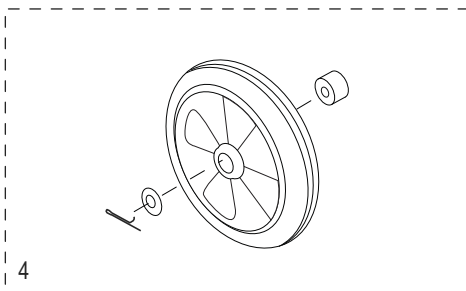

## ALUMINUM STANDARD HAND TRUCK

WITH SOLID RUBBER WHEELS

1-800-295-5510  
uline.com

**ULINE** H-1361  
**ALUMINUM STANDARD**  
**HAND TRUCK**  
**WITH SOLID RUBBER WHEELS**

1-800-295-5510  
 uline.com

#	DESCRIPTION	QTY.	ULINE PART NO.	MFG. PART NO.
1	<b>Handle Hardware Kit</b> Includes: • Handle (1) • Bolts (4) • Locknuts (4)	1	H-4492	C1G/HS-01-P045K-P
2	<b>Frame Kit</b> Includes: • Frame (1) • Plastic Caps (2)	1	H-4494	CTG/HS-15-P093CCK
3	<b>Axle / Wheel Hardware Kit</b> Includes: • Axle (1) • Right Axle Support (1) • Left Axle Support (1) • Frame Reinforcements (2) • Bolts (4) • Locknuts (4) • Washers (2) • Spacers (2) • Round Pins (2) • Cotter Pins (2)	1	H-4493	CXR/HS-31460
4	<b>Wheel Hardware Kit*</b> Includes: • Wheel (1) • Washers (2) • Spacer (1) • Cotter Pin (1)	2	H-3357	CXR/W006P
5	Nose Plate	1	H-1361-NOSE	M2Y/HS-01-P042UL

\*Includes additional hardware not required for assembly.

**ULINE H-1361**  
**DIABLITO DE ALUMINIO**  
**ESTÁNDAR**  
**CON LLANTAS DE CAUCHO SÓLIDO**

800-295-5510  
uline.mx

**ULINE H-1361**  
**DIABLITO DE ALUMINIO**  
**ESTÁNDAR**  
**CON LLANTAS DE CAUCHO SÓLIDO**