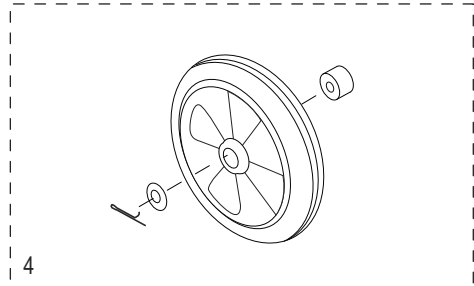

## ALUMINUM STANDARD HAND TRUCK

WITH SOLID RUBBER WHEELS

1-800-295-5510  
uline.com

**ULINE** H-1361  
**ALUMINUM STANDARD**  
**HAND TRUCK**  
**WITH SOLID RUBBER WHEELS**

1-800-295-5510  
 uline.com

#	DESCRIPTION	QTY.	ULINE PART NO.	MFG. PART NO.
1	<b>Handle Hardware Kit</b> Includes: • Handle (1) • Bolts (4) • Locknuts (4)	1	H-4492	C1G/HS-01-P045K-P
2	<b>Frame Kit</b> Includes: • Frame (1) • Plastic Caps (2)	1	H-4494	CTG/HS-15-P093CCK
3	<b>Axle / Wheel Hardware Kit</b> Includes: • Axle (1) • Right Axle Support (1) • Left Axle Support (1) • Frame Reinforcements (2) • Bolts (4) • Locknuts (4) • Washers (2) • Spacers (2) • Round Pins (2) • Cotter Pins (2)	1	H-4493	CXR/HS-31460
4	<b>Wheel Hardware Kit*</b> Includes: • Wheel (1) • Washers (2) • Spacer (1) • Cotter Pin (1)	2	H-3357	CXR/W006P
5	Nose Plate	1	H-1361-NOSE	M2Y/HS-01-P042UL