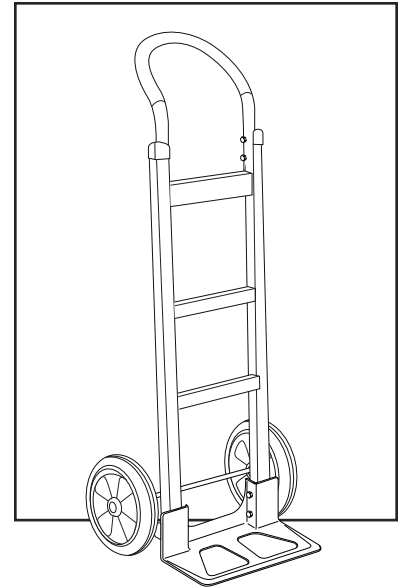

## ALUMINUM STANDARD HAND TRUCK

WITH SOLID RUBBER WHEELS

1-800-295-5510  
uline.com

**ULINE** H-1361  
**ALUMINUM STANDARD**  
**HAND TRUCK**  
**WITH SOLID RUBBER WHEELS**

1-800-295-5510  
 uline.com

#	DESCRIPTION	QTY.	ULINE PART NO.	MFG. PART NO.
1	<b>Handle Hardware Kit</b> Includes: • Handle (1) • Bolts (4) • Locknuts (4)	1	H-4492	C1G/HS-01-P045K-P
2	<b>Frame Kit</b> Includes: • Frame (1) • Plastic Caps (2)	1	H-4494	CTG/HS-15-P093CCK
3	<b>Axle / Wheel Hardware Kit</b> Includes: • Axle (1) • Right Axle Support (1) • Left Axle Support (1) • Frame Reinforcements (2) • Bolts (4) • Locknuts (4) • Washers (2) • Spacers (2) • Round Pins (2) • Cotter Pins (2)	1	H-4493	CXR/HS-31460
4	<b>Wheel Hardware Kit*</b> Includes: • Wheel (1) • Washers (2) • Spacer (1) • Cotter Pin (1)	2	H-3357	CXR/W006P
5	Nose Plate	1	H-1361-NOSE	M2Y/HS-01-P042UL

\*Includes additional hardware not required for assembly.

**ULINE H-1361**  
**DIABLITO DE ALUMINIO**  
**ESTÁNDAR**  
**CON LLANTAS DE CAUCHO SÓLIDO**

800-295-5510  
uline.mx

**ULINE H-1361**  
**DIABLITO DE ALUMINIO**  
**ESTÁNDAR**  
**CON LLANTAS DE CAUCHO SÓLIDO**