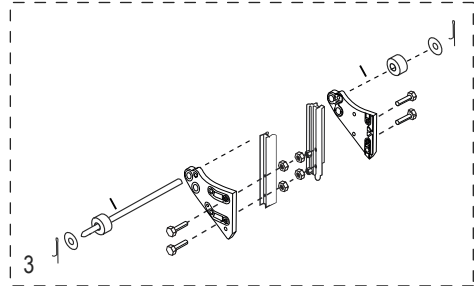

## ALUMINUM STANDARD HAND TRUCK

WITH SOLID RUBBER WHEELS

1-800-295-5510  
uline.com

**ULINE** H-1361  
**ALUMINUM STANDARD**  
**HAND TRUCK**  
**WITH SOLID RUBBER WHEELS**

1-800-295-5510  
 uline.com

#	DESCRIPTION	QTY.	ULINE PART NO.	MFG. PART NO.
1	<b>Handle Hardware Kit</b> Includes: • Handle (1) • Bolts (4) • Locknuts (4)	1	H-4492	C1G/HS-01-P045K-P
2	<b>Frame Kit</b> Includes: • Frame (1) • Plastic Caps (2)	1	H-4494	CTG/HS-15-P093CCK
3	<b>Axle / Wheel Hardware Kit</b> Includes: • Axle (1) • Right Axle Support (1) • Left Axle Support (1) • Frame Reinforcements (2) • Bolts (4) • Locknuts (4) • Washers (2) • Spacers (2) • Round Pins (2) • Cotter Pins (2)	1	H-4493	CXR/HS-31460
4	<b>Wheel Hardware Kit*</b> Includes: • Wheel (1) • Washers (2) • Spacer (1) • Cotter Pin (1)	2	H-3357	CXR/W006P
5	Nose Plate	1	H-1361-NOSE	M2Y/HS-01-P042UL