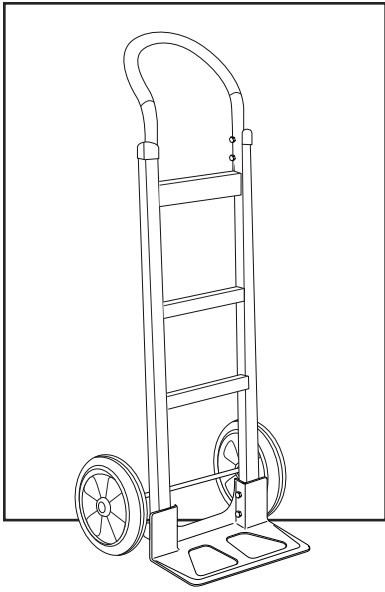

## ALUMINUM STANDARD HAND TRUCK

WITH SOLID RUBBER WHEELS

1-800-295-5510  
uline.com

**ULINE** H-1361  
**ALUMINUM STANDARD**  
**HAND TRUCK**  
**WITH SOLID RUBBER WHEELS**

1-800-295-5510  
 uline.com

#	DESCRIPTION	QTY.	ULINE PART NO.	MFG. PART NO.
1	<b>Handle Hardware Kit</b> Includes: • Handle (1) • Bolts (4) • Locknuts (4)	1	H-4492	C1G/HS-01-P045K-P
2	<b>Frame Kit</b> Includes: • Frame (1) • Plastic Caps (2)	1	H-4494	CTG/HS-15-P093CCK
3	<b>Axle / Wheel Hardware Kit</b> Includes: • Axle (1) • Right Axle Support (1) • Left Axle Support (1) • Frame Reinforcements (2) • Bolts (4) • Locknuts (4) • Washers (2) • Spacers (2) • Round Pins (2) • Cotter Pins (2)	1	H-4493	CXR/HS-31460
4	<b>Wheel Hardware Kit*</b> Includes: • Wheel (1) • Washers (2) • Spacer (1) • Cotter Pin (1)	2	H-3357	CXR/W006P
5	Nose Plate	1	H-1361-NOSE	M2Y/HS-01-P042UL