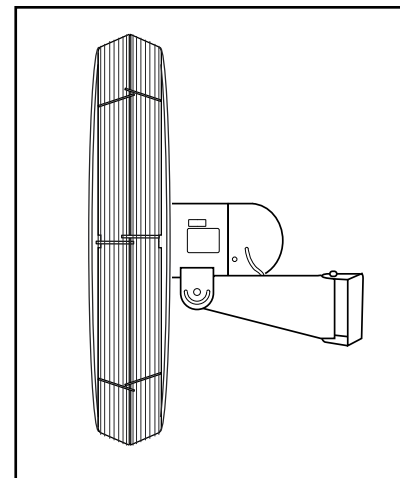

## 24" STATIONARY WALL MOUNT FAN

1-800-295-5510  
 uline.com

#	DESCRIPTION	QTY.	ULINE PART NO.	MFG. PART NO.
1	Fan Blade Assembly	1	H-1406-FANBL	58299003
2	Front Guard	1	H-1406-FGRD	64068003
3	Rear Guard	1	H-1406-RGRD	64069003
4	Motor	1	H-1421-MOTOR	59004002
5	Switch	1	H-1457-PLCHN	59095-024
6	Wall Mount	1	H-1421M	ACM-W
	Hardware Kit for Fan Head (Not Shown)	1	H-989-HRDWRE	43931001
	Hardware Kit for Wall Mount (Not Shown)	1	-----	44233001