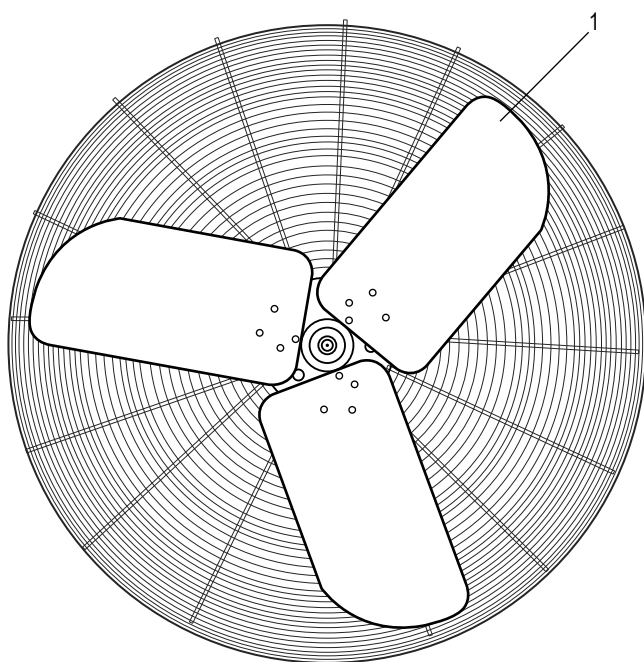

# ULINE H-1421

## 24" STATIONARY WALL MOUNT FAN

1-800-295-5510  
 uline.com

#	DESCRIPTION	QTY.	ULINE PART NO.	MFG. PART NO.
1	Fan Blade Assembly	1	H-1406-FANBL	58299003
2	Front Guard	1	H-1406-FGRD	64068003
3	Rear Guard	1	H-1406-RGRD	64069003
4	Motor	1	H-1421-MOTOR	59004002
5	Switch	1	H-1457-PLCHN	59095-024
6	Wall Mount	1	H-1421M	ACM-W
	Hardware Kit for Fan Head (Not Shown)	1	H-989-HRDWRE	43931001
	Hardware Kit for Wall Mount (Not Shown)	1	-----	44233001