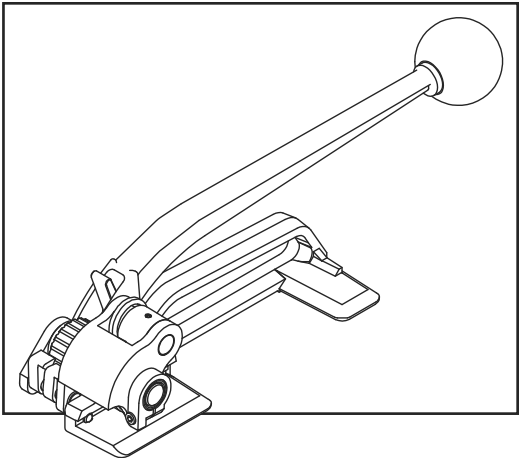

ULINE H-1482 DELUXE STEEL TENSIONER

1-800-295-5510
uline.com

ULINE H-1482
DELUXE STEEL TENSIONER

1-800-295-5510
 uline.com

#	DESCRIPTION	QTY.	ULINE PART NO.	MFG. PART NO.
1	Base	1	-----	650501
2	Handle	1	H-1482HNDL	650502
3	Cradle	1	H-1482-CRDL	650503
4	Tension Spring	1	H-1482-TNSPR	650504
5	Bearing	1	H-1482-BEAR	650506
6	Pivot Pin	1	-----	650507
7	Short Holding Pawl	1	H-1482-50508	650508
8	Spring, Holding Pawl	1	H-1482-50509	650509
9	Long Holding Pawl	1	H-1482-50510	650510
10	Holding Pawl Pivot Pin	1	H-1482-50511	650511
11	Base Plug	1	H-1482-BPLUG	650512
12	Feedwheel	1	H-1482-WHEEL	650513
13	Drive Shaft	1	H-1482-13	650514
14	Ratchet Wheel	1	H-1482-RWHL	650515
15	Drive Pawl	1	H-1482-DPAWL	650516
16	Drive Pawl Pin	1	H-1482-DP517	650517
17	Drive Pawl Spring	1	H-1482-SPRNG	650518
18	Guide Pins	2	-----	650519
19	Spring Pin	1	H-1482-19	D23940F
20	Ball Grip	1	H-1482-BALLQ	660907
21	Socket Head Cap Screw	1	H-1482-21	650523
22	Wire Retainer	1	H-1482-RETAN	650522