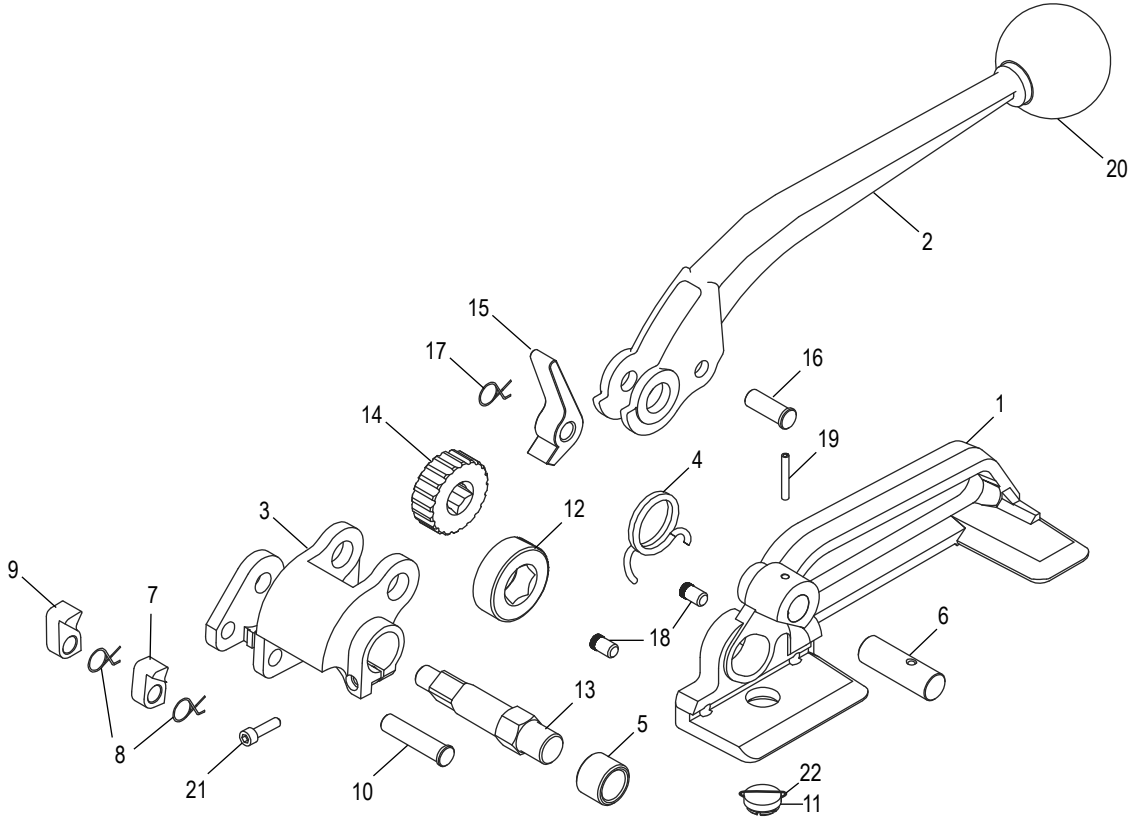

ULINE H-1482
TENSIONADORA DE
ACERO DE ALTA CALIDAD

800-295-5510
uline.mx

ULINE H-1482
TENSIONADORA DE
ACERO DE ALTA CALIDAD

800-295-5510
uline.mx

#	DESCRIPCIÓN	CANT.	NO. DE PARTE DE ULINE	NO. DE PARTE DEL FABRICANTE
1	Base	1	-----	650501
2	Asa	1	H-1482HNDL	650502
3	Cuna	1	H-1482-CRDL	650503
4	Resorte de Tensión	1	H-1482-TNSPR	650504
5	Balero	1	H-1482-BEAR	650506
6	Perno Giratorio	1	-----	650507
7	Seguro de Retención Corto	1	H-1482-50508	650508
8	Resorte, Seguro de Retención	1	H-1482-50509	650509
9	Seguro de Retención Largo	1	H-1482-50510	650510
10	Perno Giratorio para Seguro de Retención	1	H-1482-50511	650511
11	Conector Base	1	H-1482-BPLUG	650512
12	Rueda de Alimentación	1	H-1482-WHEEL	650513
13	Eje Motriz	1	H-1482-13	650514
14	Rueda del Trinquete	1	H-1482-RWHL	650515
15	Trinquete Impulsor	1	H-1482-DPAWL	650516
16	Perno del Trinquete Impulsor	1	H-1482-DP517	650517
17	Resorte del Trinquete Impulsor	1	H-1482-SPRNG	650518
18	Pernos Guía	2	-----	650519
19	Perno con Resorte	1	H-1482-19	D23940F
20	Perilla de Bola	1	H-1482-BALLQ	660907
21	Tornillo Tipo Allen	1	H-1482-21	650523
22	Retenedor de Cable	1	H-1482-RETAN	650522