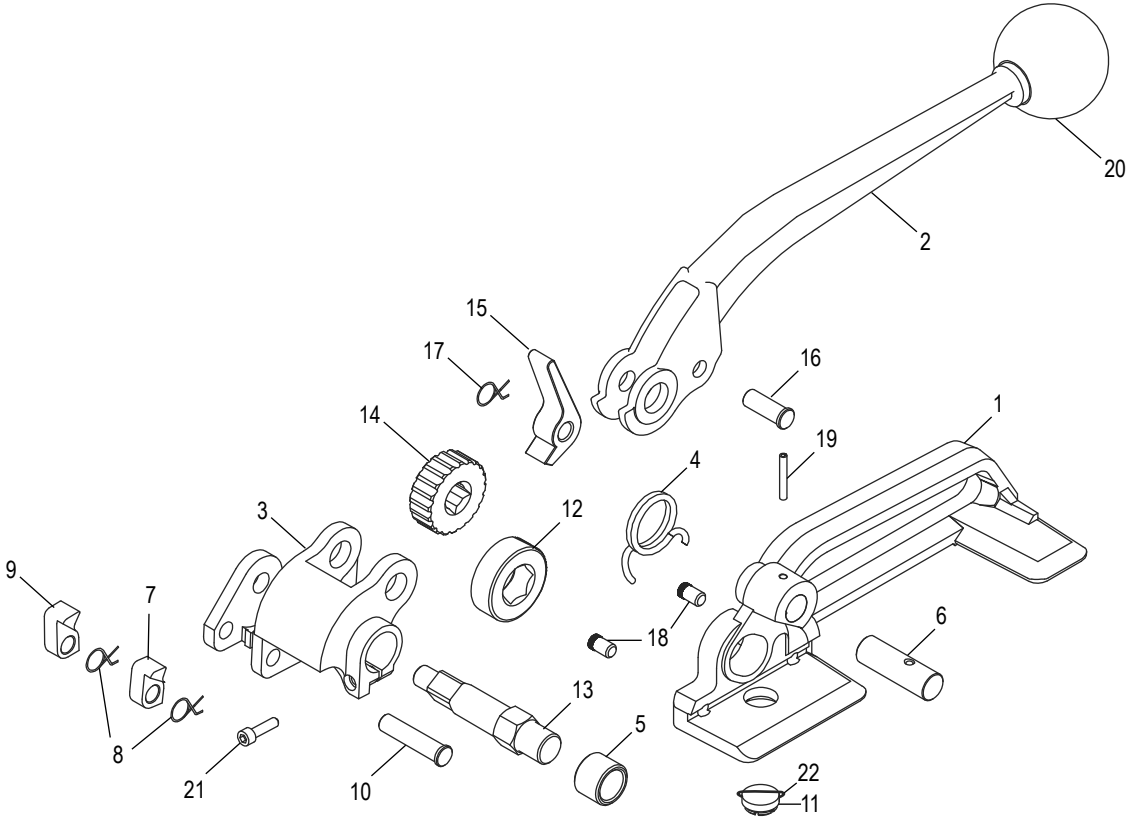

ULINE H-1482 DELUXE STEEL TENSIONER

1-800-295-5510
uline.com

ULINE H-1482
DELUXE STEEL TENSIONER

1-800-295-5510
 uline.com

#	DESCRIPTION	QTY.	ULINE PART NO.	MFG. PART NO.
1	Base	1	-----	650501
2	Handle	1	H-1482HNDL	650502
3	Cradle	1	H-1482-CRDL	650503
4	Tension Spring	1	H-1482-TNSPR	650504
5	Bearing	1	H-1482-BEAR	650506
6	Pivot Pin	1	-----	650507
7	Short Holding Pawl	1	H-1482-50508	650508
8	Spring, Holding Pawl	1	H-1482-50509	650509
9	Long Holding Pawl	1	H-1482-50510	650510
10	Holding Pawl Pivot Pin	1	H-1482-50511	650511
11	Base Plug	1	H-1482-BPLUG	650512
12	Feedwheel	1	H-1482-WHEEL	650513
13	Drive Shaft	1	H-1482-13	650514
14	Ratchet Wheel	1	H-1482-RWHL	650515
15	Drive Pawl	1	H-1482-DPAWL	650516
16	Drive Pawl Pin	1	H-1482-DP517	650517
17	Drive Pawl Spring	1	H-1482-SPRNG	650518
18	Guide Pins	2	-----	650519
19	Spring Pin	1	H-1482-19	D23940F
20	Ball Grip	1	H-1482-BALLQ	660907
21	Socket Head Cap Screw	1	H-1482-21	650523
22	Wire Retainer	1	H-1482-RETAN	650522