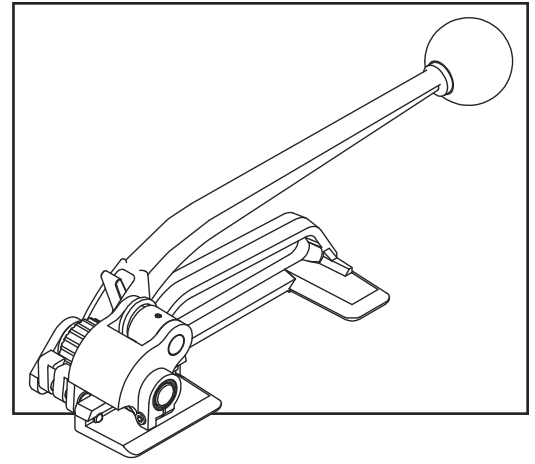

ULINE H-1482
TENSIONADORA DE
ACERO DE ALTA CALIDAD

800-295-5510
uline.mx

ULINE H-1482
TENSIONADORA DE
ACERO DE ALTA CALIDAD

800-295-5510
uline.mx

#	DESCRIPCIÓN	CANT.	NO. DE PARTE DE ULINE	NO. DE PARTE DEL FABRICANTE
1	Base	1	-----	650501
2	Asa	1	H-1482HNDL	650502
3	Cuna	1	H-1482-CRDL	650503
4	Resorte de Tensión	1	H-1482-TNSPR	650504
5	Balero	1	H-1482-BEAR	650506
6	Perno Giratorio	1	-----	650507
7	Seguro de Retención Corto	1	H-1482-50508	650508
8	Resorte, Seguro de Retención	1	H-1482-50509	650509
9	Seguro de Retención Largo	1	H-1482-50510	650510
10	Perno Giratorio para Seguro de Retención	1	H-1482-50511	650511
11	Conector Base	1	H-1482-BPLUG	650512
12	Rueda de Alimentación	1	H-1482-WHEEL	650513
13	Eje Motriz	1	H-1482-13	650514
14	Rueda del Trinquete	1	H-1482-RWHL	650515
15	Trinquete Impulsor	1	H-1482-DPAWL	650516
16	Perno del Trinquete Impulsor	1	H-1482-DP517	650517
17	Resorte del Trinquete Impulsor	1	H-1482-SPRNG	650518
18	Pernos Guía	2	-----	650519
19	Perno con Resorte	1	H-1482-19	D23940F
20	Perilla de Bola	1	H-1482-BALLQ	660907
21	Tornillo Tipo Allen	1	H-1482-21	650523
22	Retenedor de Cable	1	H-1482-RETAN	650522