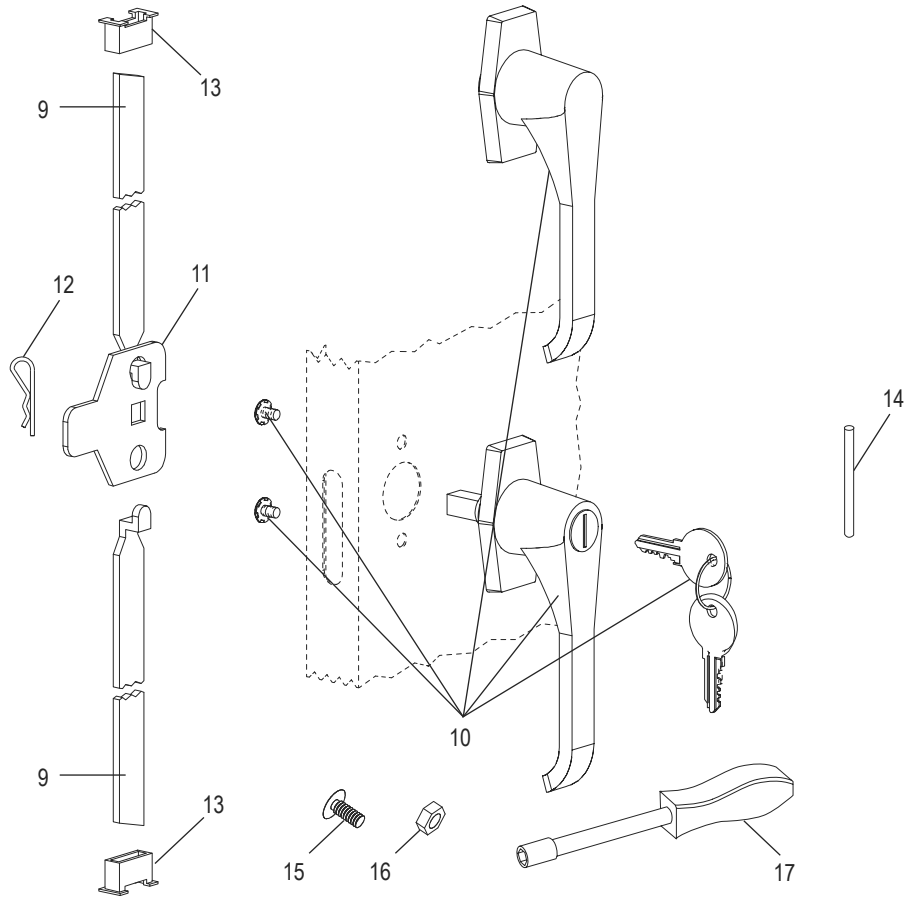

1-800-295-5510
 uline.com

PRIMARY ASSEMBLY PARTS LIST

#	DESCRIPTION	QTY.	ULINE PART NO.	MFG. PART NO.
1	Back Panel – Black	2	-----	055BA-BLK
1	Back Panel – Gray	2	H-3594-BPNLQ	055BA-MGY
1	Back Panel – Tan	2	-----	055BA-CPY
2	Right Side Panel – Black	1	H-1871BL-RS	056RS-BLK
2	Right Side Panel – Gray	1	H-1871GR-RS	056RS-MGY
2	Right Side Panel – Tan	1	-----	056RS-CPY
3	Left Side Panel – Black	1	H-1871BL-LS	056LS-BLK
3	Left Side Panel – Gray	1	H-1871GR-LS	056LS-MGY
3	Left Side Panel – Tan	1	H-1871T-LS	056LS-CPY
4	Top – Black	1	H-1871BL-TPQ	056TO-BLK
4	Top – Gray	1	H-1871GR-TOP	056TO-MGY
4	Top – Tan	1	-----	056TO-CPY
5	Shelf – Black	5	H-1871ADD-BL	307-BLK
5	Shelf – Gray	5	H-1871ADD-GR	307-MGY
5	Shelf – Tan	5	H-1871ADD-T	307-CPY
6	Left Door – Black	1	H-1871BL-LDR	056LD-BLK
6	Left Door – Gray	1	H-1871GR-LDR	056LD-MGY
6	Left Door – Tan	1	-----	056LD-CPY
7	Right Door – Black	1	H-1871-RDOOR	056RD-BLK
7	Right Door – Gray	1	H-1871GR-RDR	056RD-MGY
7	Right Door – Tan	1	H-1871T-RDR	056RD-CPY
8	Sill – Black	1	H-3616-SILL	055SI-BLK
8	Sill – Gray	1	H-3594-SILL	055SI-MGY
8	Sill – Tan	1	H-3616-TSILL	055SI-CPY
	Touch Up Paint – Black (Not Shown)	1	H-5361	-----
	Touch Up Paint – Gray (Not Shown)	1	H-5362	LTUP-2-MGY
	Touch Up Paint – Tan (Not Shown)	1	H-5364	LTUP-1-CPY

ULINE H-1871

JUMBO HEAVY DUTY STORAGE CABINET

1-800-295-5510
uline.com

HANDLE ASSEMBLY

#	DESCRIPTION	QTY.	ULINE PART NO.	MFG. PART NO.
9	Lock Bar (Set)	1	H-1223-8	043LB
10	Locking Handle with Keys and Dummy Handle (Set)	1	H-2217-HANDL	043LH
11	Locking Cam	1	H-1105-13	944LC
12	Cotter Pin	1	H-2216-CTRPN	CTRPN
13	Lock Bar Guide	2	H-1105-15	944GI-2PK
14	Hinge Pin	8	H-1106-16	944HP
15	Bolt (#8-32 x 3/8")	25	-----	-----
16	Nut (#8-32)	35	-----	-----
17	Nut Driver	1	H-1224-TOOL2	TOOL-2
	Replacement Hardware Pack (Not Included) Bolts #8-32 x 3/8" (72), Nuts #8-32 (72)	1	H-1224-19	HW-72
	Extra Keys (Set of 2) (Not Shown)	1	H-1105-KEYS	-----