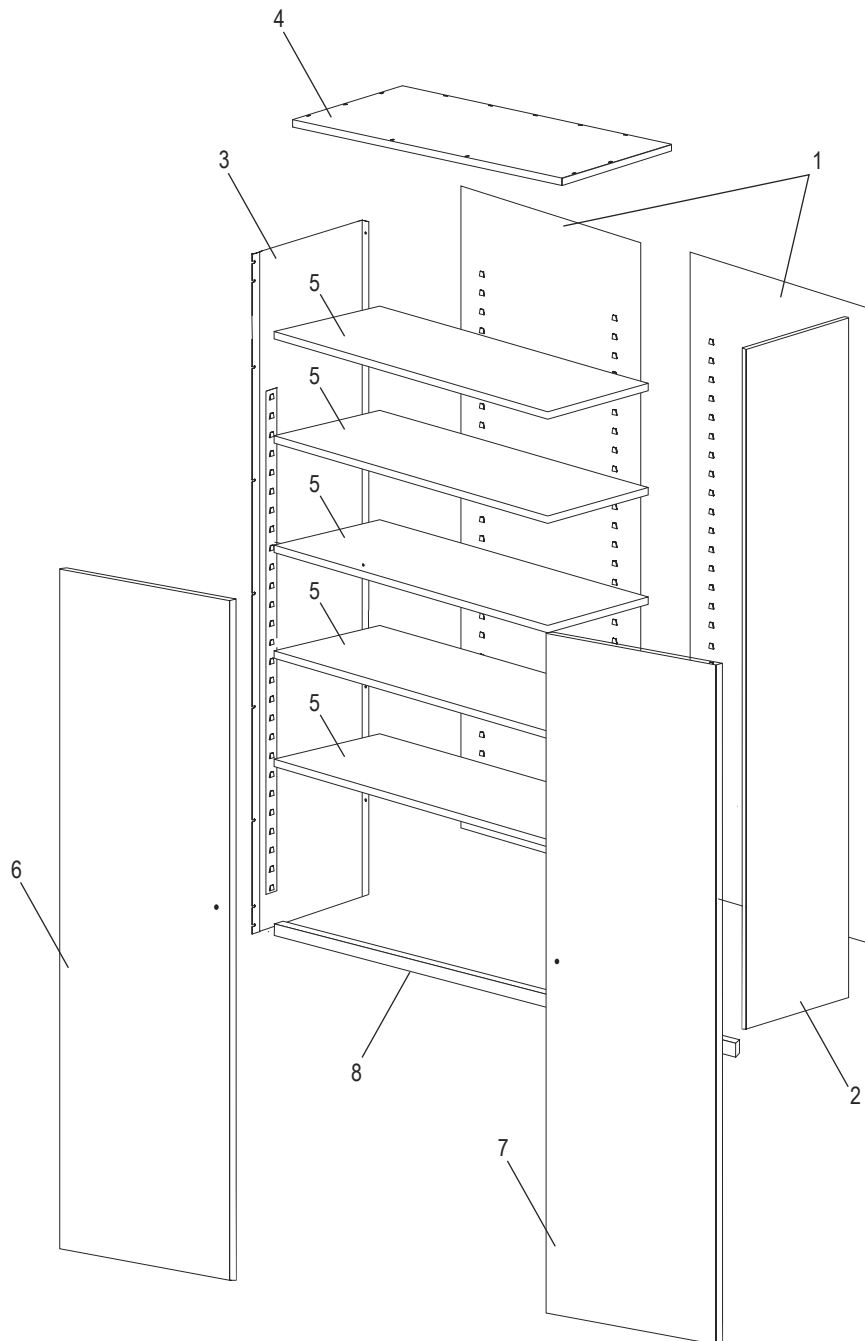

ENSAMBLE PRIMARIO