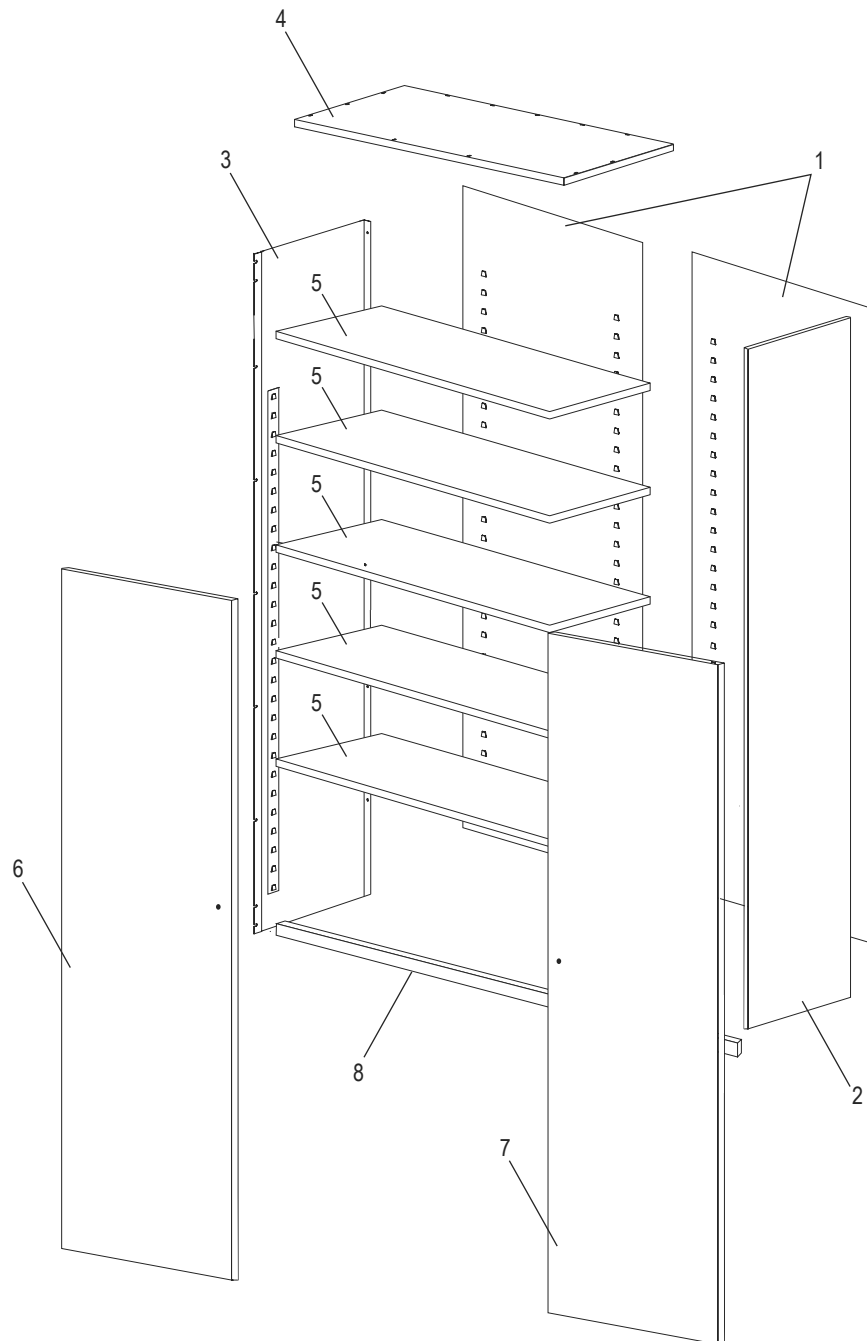

PRIMARY ASSEMBLY