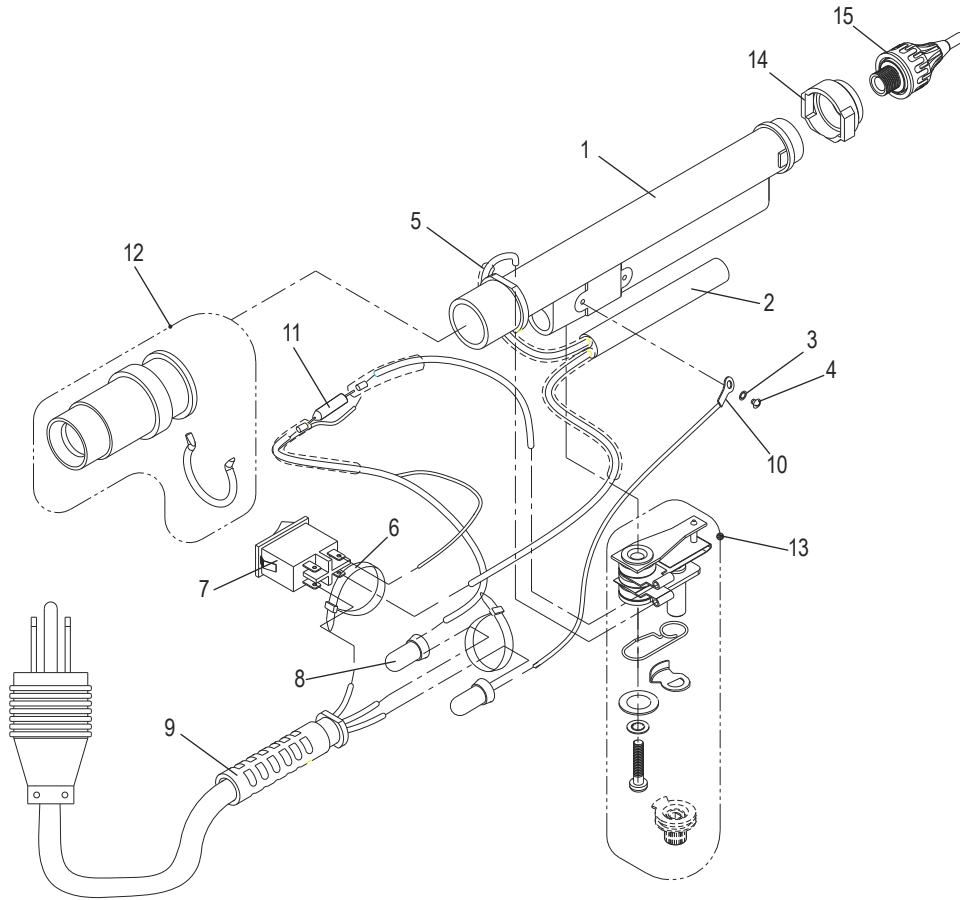

ULINE H-1903 HEAVY DUTY GLUE GUN

1-800-295-5510
uline.com

HEATER SET

#	DESCRIPTION	QTY.	ULINE PART NO.	MFG. PART NO.
1	Melting Chamber	1	-----	2552017-P
2	Heating Tube	1	-----	2332057A-120
3	Washer	1	-----	9003027-3
4	Screw	1	-----	9003038-C
5	Insulation Tube	1	-----	2104026-030
6	Cable Tie	1	-----	9002006
7	On/Off Switch	1	H-1903-ONOFF	2154055-R
8	Terminal	1	-----	9002003-CE1X
9	Power Cord	1	H-1903-PCORD	9001027A-B
10	Grounding Wire	1	-----	2100106L-200
11	Fuse Set	1	H-1903-FUSE	9002025SA157
12	Inlet Tube	1	-----	2222052S
13	Thermostat Set	1	-----	9002077S-355
14	Padding	1	H-1903-HPADQ	2653020-B
15	Nozzle	1	H-1903-NTIP	NR-22
	1.5 mm Nozzle Tip (Not Shown)	1	H-1903-1.5TP	NR-25
	Large Stand (Not Shown)	1	H-1903-LRSTD	2742040
	Short Nozzle Tip (Not Shown)	1	H-1903-STIP	NR-21