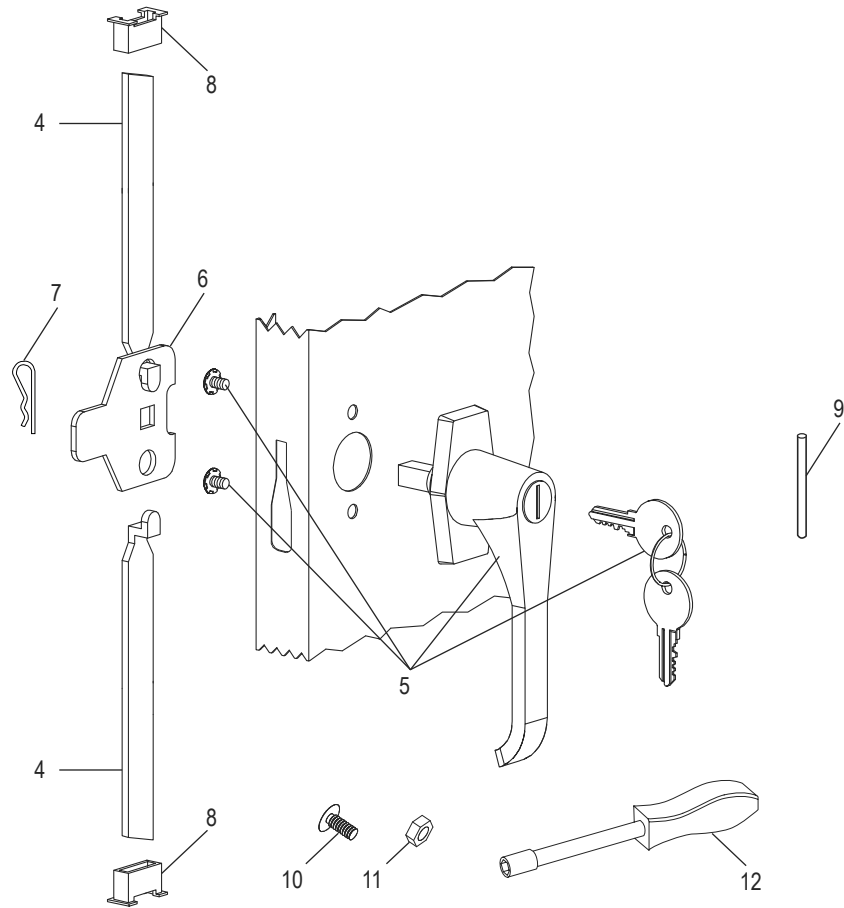

ULINE H-2216A
INDUSTRIAL STORAGE
CABINET – ASSEMBLED

1-800-295-5510
 uline.com

Para Español, vea páginas 3-4.
 Pour le français, consulter les pages 5-6.

PRIMARY ASSEMBLY

PRIMARY ASSEMBLY PARTS LIST

#	DESCRIPTION	QTY.	ULINE PART NO.	MFG. PART NO.
1	Shelf – Black	4	H-1223ADD-BL	302-BLK
1	Shelf – Gray	4	H-1223ADD-GR	302-MGY
1	Shelf – Tan	4	H-1223ADD-T	302-CPY
2	Left Door – Black	1	H-1105-LDRBL	944LD-BLK
2	Left Door – Gray	1	H-1105-GRLDR	944LD-MGY
2	Left Door – Tan	1	H-1105-TNLDR	944LD-CPY
3	Right Door – Black	1	H-1105-BLKDR	944RD-BLK
3	Right Door – Gray	1	H-1105-GRRDR	944RD-MGY
3	Right Door – Tan	1	H-1105-TNRDR	944RD-CPY
	Touch Up Paint – Black (Not Shown)	1	H-5361	-----
	Touch Up Paint – Gray (Not Shown)	1	H-5362	LTUP-2-MGY
	Touch Up Paint – Tan (Not Shown)	1	H-5364	LTUP-1-CPY

ULINE H-2216A

INDUSTRIAL STORAGE CABINET – ASSEMBLED

1-800-295-5510
uline.com

HANDLE ASSEMBLY

#	DESCRIPTION	QTY.	ULINE PART NO.	MFG. PART NO.
4	Lock Bar (Set of 2)	1	H-1105-11	944LB
5	Door Handle with Keys and Hardware	1	H-1105-12	944LH
6	Locking Cam	1	H-1105-13	944LC
7	Cotter Pin	1	H-2216-CTRPN	CTRPN
8	Lock Bar Guide	2	H-1105-15	944GI
9	Hinge Pin	6	H-1106-16	944HP
10	Bolt (#8-32 x 3/8")	44	-----	-----
11	Nut (#8-32)	44	-----	-----
12	Nut Driver	1	H-1224-TOOL2	TOOL2
	Replacement Hardware Pack (Not Included) Bolts #8-32 x 3/8" (72), Nuts #8-32 (72)	1	H-1224-19	HW-72
	Extra Keys (Set of 2) (Not Shown)	1	H-1105-KEYS	944HP