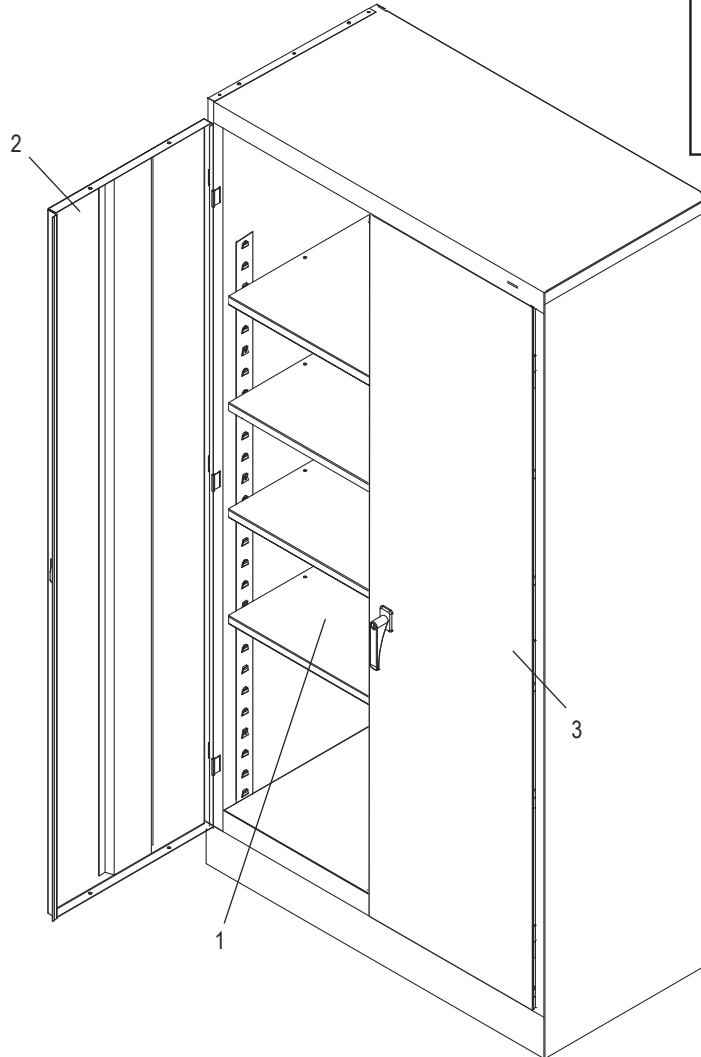

ULINE H-2216A
INDUSTRIAL STORAGE
CABINET – ASSEMBLED

1-800-295-5510
 uline.com

Para Español, vea páginas 3-4.
 Pour le français, consulter les pages 5-6.

PRIMARY ASSEMBLY

PRIMARY ASSEMBLY PARTS LIST

#	DESCRIPTION	QTY.	ULINE PART NO.	MFG. PART NO.
1	Shelf – Black	4	H-1223ADD-BL	302-BLK
1	Shelf – Gray	4	H-1223ADD-GR	302-MGY
1	Shelf – Tan	4	H-1223ADD-T	302-CPY
2	Left Door – Black	1	H-1105-LDRBL	944LD-BLK
2	Left Door – Gray	1	H-1105-GRLDR	944LD-MGY
2	Left Door – Tan	1	H-1105-TNLDR	944LD-CPY
3	Right Door – Black	1	H-1105-BLKDR	944RD-BLK
3	Right Door – Gray	1	H-1105-GRRDR	944RD-MGY
3	Right Door – Tan	1	H-1105-TNRDR	944RD-CPY
	Touch Up Paint – Black (Not Shown)	1	H-5361	-----
	Touch Up Paint – Gray (Not Shown)	1	H-5362	LTUP-2-MGY
	Touch Up Paint – Tan (Not Shown)	1	H-5364	LTUP-1-CPY

ULINE H-2216A

INDUSTRIAL STORAGE CABINET – ASSEMBLED

1-800-295-5510
uline.com

HANDLE ASSEMBLY

#	DESCRIPTION	QTY.	ULINE PART NO.	MFG. PART NO.
4	Lock Bar (Set of 2)	1	H-1105-11	944LB
5	Door Handle with Keys and Hardware	1	H-1105-12	944LH
6	Locking Cam	1	H-1105-13	944LC
7	Cotter Pin	1	H-2216-CTRPN	CTRPN
8	Lock Bar Guide	2	H-1105-15	944GI
9	Hinge Pin	6	H-1106-16	944HP
10	Bolt (#8-32 x 3/8")	44	-----	-----
11	Nut (#8-32)	44	-----	-----
12	Nut Driver	1	H-1224-TOOL2	TOOL2
	Replacement Hardware Pack (Not Included) Bolts #8-32 x 3/8" (72), Nuts #8-32 (72)	1	H-1224-19	HW-72
	Extra Keys (Set of 2) (Not Shown)	1	H-1105-KEYS	944HP