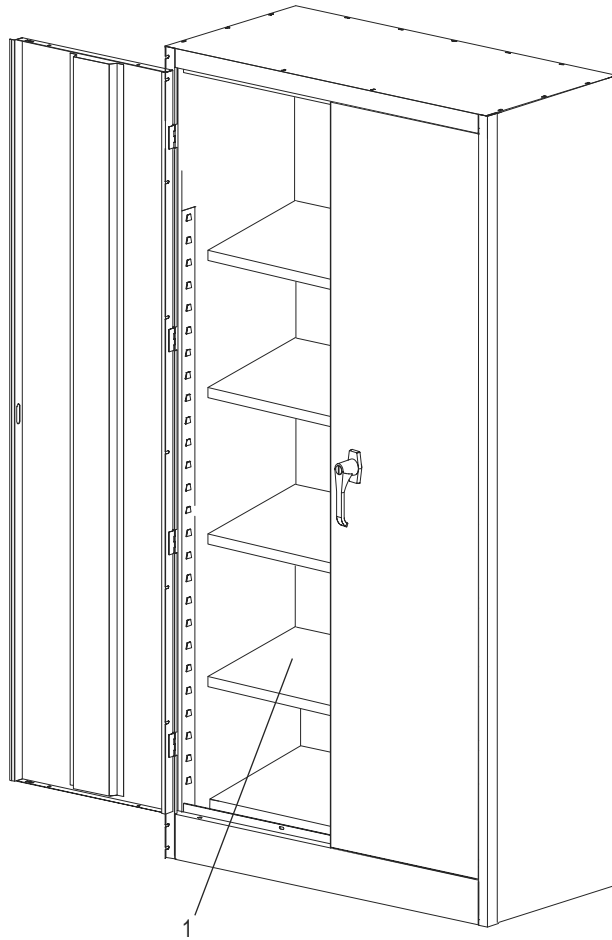

ULINE H-2217A
HEAVY DUTY STORAGE CABINET
– ASSEMBLED

1-800-295-5510
 uline.com

PRIMARY ASSEMBLY

PRIMARY ASSEMBLY PARTS LIST

#	DESCRIPTION	QTY.	ULINE PART NO.	MFG. PART NO.
1	Shelf – Black	4	H-1105ADD-BL	301-BLK
1	Shelf – Gray	4	H-1105ADD-GR	301-MGY
1	Shelf – Tan	4	H-1105ADD-T	301-CPY
	Touch Up Paint – Black (Not Shown)	1	H-5361	-----
	Touch Up Paint – Gray (Not Shown)	1	H-5362	LTUP-2-MGY
	Touch Up Paint – Tan (Not Shown)	1	H-5364	LTUP-1-CPY

ULINE H-2217A

HEAVY DUTY STORAGE CABINET – ASSEMBLED

1-800-295-5510

uline.com

HANDLE ASSEMBLY

#	DESCRIPTION	QTY.	ULINE PART NO.	MFG. PART NO.
2	Lock Bar (Set of 2)	1	H-1223-#8	043LB
3	Locking Handle with Keys and Dummy Handle (Set)	1	H-2217-HANDL	043LH
4	Locking Cam	1	H-1105-13	944LC
5	Coffer Pin	1	H-2216-CTRPN	CTRPN
6	Lock Bar Guide	2	H-1105-15	944GI
7	Bolt (#8-32 x 3/8")	31	-----	-----
8	Nut (#8-32)	47	-----	-----
9	Bolt with Lock Washer (#8-32 x 1/4")	4	-----	-----
10	Nut Driver	1	H-1224-TOOL2	TOOL2
	Replacement Hardware Pack (Not Included) Bolts #8-32 x 3/8" (72), Nuts #8-32 (72)	1	H-1224-19	HW-72
	Extra Keys (Set of 2) (Not Shown)	1	H-1105-KEYS	944HP

ULINE H-2217A

**GABINETE DE USO PESADO
PARA ALMACENAMIENTO
– ENSAMBLADO**

800-295-5510
uline.mx

ENSAMBLE PRINCIPAL

LISTA DE PARTES DEL ENSAMBLE PRINCIPAL

#	DESCRIPCIÓN	CANT.	NO. DE PARTE DE ULINE	NO. DE PARTE DEL FABRICANTE
1	Repisa – Negra	4	H-1105ADD-BL	301-BLK
1	Repisa – Gris	4	H-1105ADD-GR	301-MGY
1	Repisa – Canela	4	H-1105ADD-I	301-CPY
	Pintura para Retoque – Negra (No se Muestra)	1	H-5361	-----
	Pintura para Retoque – Gris (No se Muestra)	1	H-5362	LTUP-2-MGY
	Pintura para Retoque – Canela (No se Muestra)	1	H-5364	LTUP-1-CPY