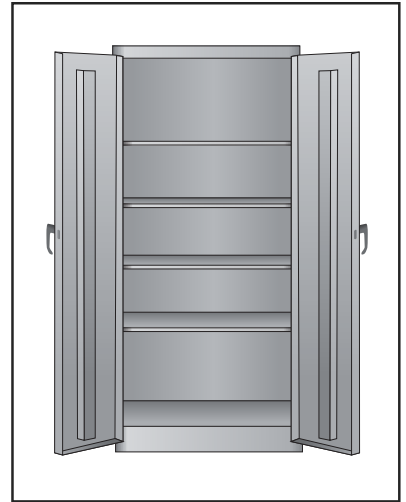

ULINE H-2217A
HEAVY DUTY STORAGE CABINET
– ASSEMBLED

1-800-295-5510
 uline.com

PRIMARY ASSEMBLY

PRIMARY ASSEMBLY PARTS LIST

#	DESCRIPTION	QTY.	ULINE PART NO.	MFG. PART NO.
1	Shelf – Black	4	H-1105ADD-BL	301-BLK
1	Shelf – Gray	4	H-1105ADD-GR	301-MGY
1	Shelf – Tan	4	H-1105ADD-T	301-CPY
	Touch Up Paint – Black (Not Shown)	1	H-5361	-----
	Touch Up Paint – Gray (Not Shown)	1	H-5362	LTUP-2-MGY
	Touch Up Paint – Tan (Not Shown)	1	H-5364	LTUP-1-CPY

ULINE H-2217A

HEAVY DUTY STORAGE CABINET – ASSEMBLED

1-800-295-5510

uline.com

HANDLE ASSEMBLY

#	DESCRIPTION	QTY.	ULINE PART NO.	MFG. PART NO.
2	Lock Bar (Set of 2)	1	H-1223-#8	043LB
3	Locking Handle with Keys and Dummy Handle (Set)	1	H-2217-HANDL	043LH
4	Locking Cam	1	H-1105-13	944LC
5	Coffer Pin	1	H-2216-CTRPN	CTRPN
6	Lock Bar Guide	2	H-1105-15	944GI
7	Bolt (#8-32 x 3/8")	31	-----	-----
8	Nut (#8-32)	47	-----	-----
9	Bolt with Lock Washer (#8-32 x 1/4")	4	-----	-----
10	Nut Driver	1	H-1224-TOOL2	TOOL2
	Replacement Hardware Pack (Not Included) Bolts #8-32 x 3/8" (72), Nuts #8-32 (72)	1	H-1224-19	HW-72
	Extra Keys (Set of 2) (Not Shown)	1	H-1105-KEYS	944HP

ULINE H-2217A

**GABINETE DE USO PESADO
PARA ALMACENAMIENTO
– ENSAMBLADO**

800-295-5510
uline.mx

ENSAMBLE PRINCIPAL

LISTA DE PARTES DEL ENSAMBLE PRINCIPAL

#	DESCRIPCIÓN	CANT.	NO. DE PARTE DE ULINE	NO. DE PARTE DEL FABRICANTE
1	Repisa – Negra	4	H-1105ADD-BL	301-BLK
1	Repisa – Gris	4	H-1105ADD-GR	301-MGY
1	Repisa – Canela	4	H-1105ADD-I	301-CPY
	Pintura para Retoque – Negra (No se Muestra)	1	H-5361	-----
	Pintura para Retoque – Gris (No se Muestra)	1	H-5362	LTUP-2-MGY
	Pintura para Retoque – Canela (No se Muestra)	1	H-5364	LTUP-1-CPY