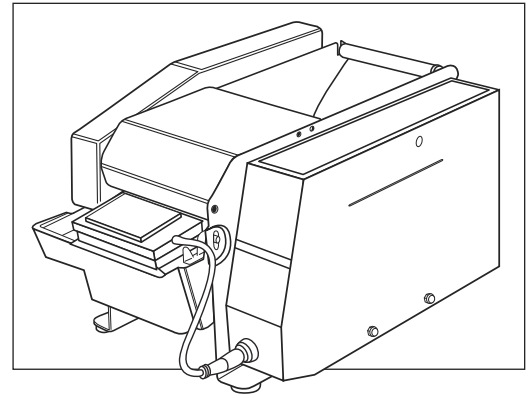

ULINE H-2243

**DESPACHADOR DE CINTA —
FUNCIONA CON BATERÍA**

800-295-5510
uline.mx

#	DESCRIPCIÓN	CANT.	NO. DE PARTE DE ULINE	NO. DE PARTE DEL FABRICANTE
1	Cepillo	1	H-725B	21005507
2	Depósito de Agua (Parte de un Kit)	1	H-725-WR	74003632
3	Perno de Seguridad (Parte de un Kit)	1	H-725-SHAFT	23210011
4	Rondana – 6 (Parte de un Kit)	2	-----	23210022
5	Clip Circular – 5 Inox (Parte de un Kit)	2	H-725-CLIP	23103215
6	Placa de Cubierta, Parte Inferior (Parte de un Kit)	1	H-725-LP	74003631
10	Cubierta Lateral Izquierda	1	-----	74005357
11	Bloqueo del Balero	1	H-725-11	74005348
12	Soporte para Botella (Incluye Montaje Delantero y Trasero)	2	H-725-BHOLD	74005586
13	Tanque de Agua	1	H-725WB	74002204
15	Anillo de Alimentación de Caucho	1	H-1036-FEED	23300281
16	Rueda de Alimentación	1	H-1036-16	74009322
17	Eje de Tracción	1	H-1036-TSHFT	74009325
18	Clip Circular	1	H-1036-18	22000231
19	Rueda Libre	2	H-1036-FRWHL	74008792
21	Leva	1	H-1036-21	74009323
22	Eje	1	H-1036-22	74005384
27	Armazón de las Hojas de la Cortadora	1	H-1036-SBFRM	74002314
28	Resorte de Tensión	1	H-725-BSPRNG	23300156
29	Balero	1	H-725-BEAR	23300383
30	Eje	1	H-1036-30	74005509
31	Eje	1	H-1036-31	74002315
32	Eje	1	H-1036-32	23210260
33	Casquillo del Balero	2	H-732-32	23300509
34	Rodillo de Presión	1	H-725-PRSRL	74005510
35	Rondana de Diámetro 6	1	-----	23113933
36	Resorte de Tensión de Diámetro 4	1	H-725-KHOLD	23300601
37	Rondana con Resorte	5	H-725-8759Q	21008759
38	Tuerca Hexagonal	5	H-725-8691Q	21008691
39	Tornillo	3	H-725-8500Q	21008500
40	Hoja de la Cortadora Superior	1	H-725-UB	23210271
41	Armazón de la Hoja de la Cortadora Superior	1	H-1036-41	23300667
42	Cubierta con Bisagra	1	H-1036-COVER	74007159
43	Guía de Papel Superior	1	H-725-UPG	74005386
44	Tornillo	2	-----	74002676
45	Pared Posterior	1	H-725-44	74002254
46	Tornillo de Láminas de Metal	4	H-725-45Q	74002847
47	Placa Guía	2	H-725-GUIDE	74005347