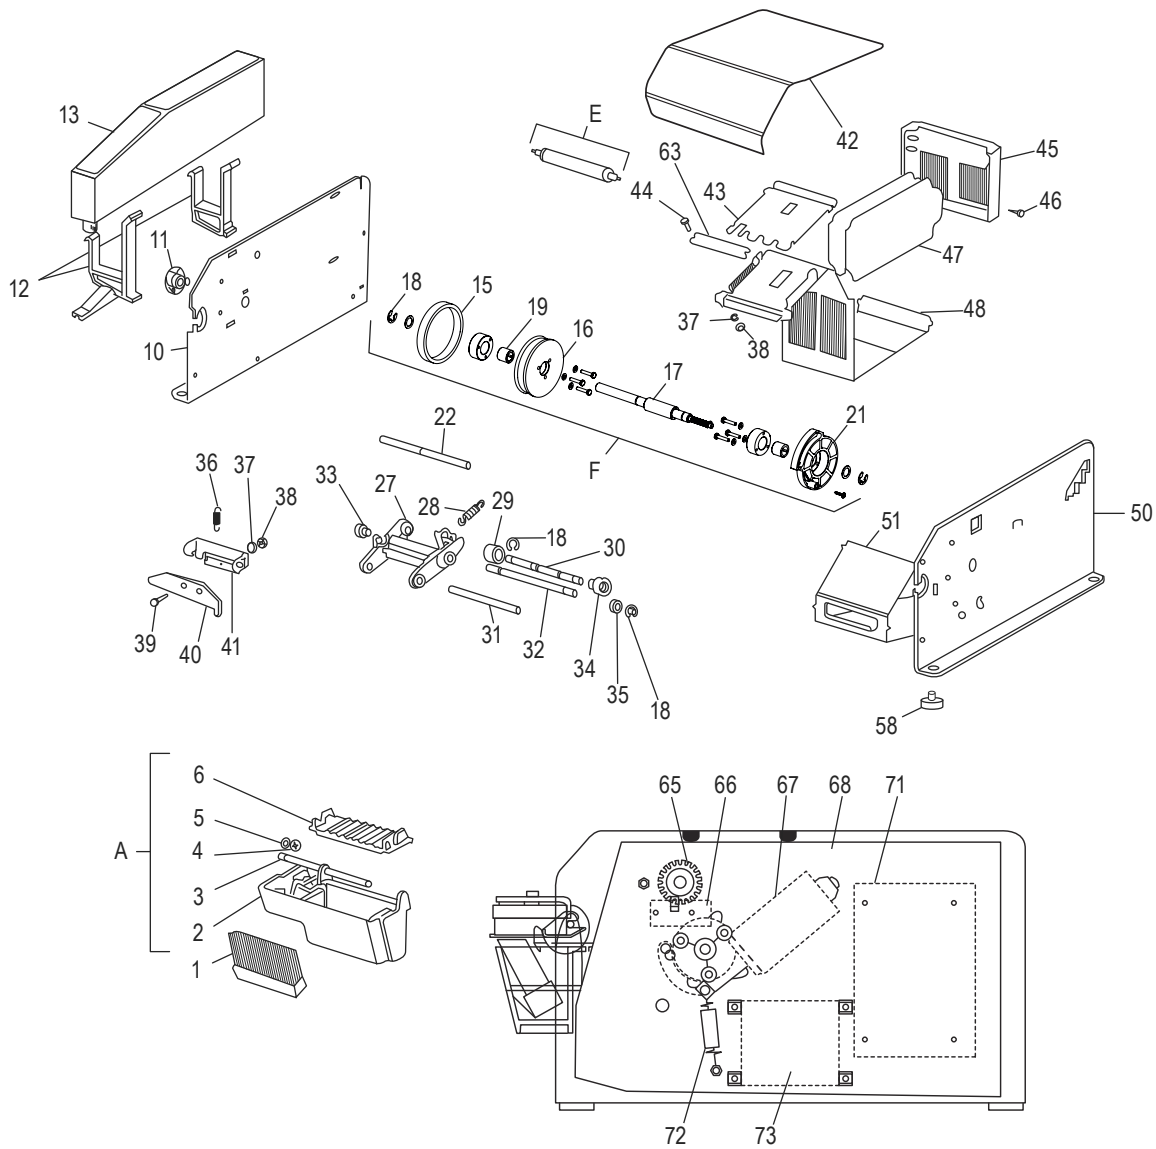

ULINE H-2243

**DESPACHADOR DE CINTA —
FUNCIONA CON BATERÍA**

800-295-5510
uline.mx

#	DESCRIPCIÓN	CANT.	NO. DE PARTE DE ULINE	NO. DE PARTE DEL FABRICANTE
1	Cepillo	1	H-725B	21005507
2	Depósito de Agua (Parte de un Kit)	1	H-725-WR	74003632
3	Perno de Seguridad (Parte de un Kit)	1	H-725-SHAFT	23210011
4	Rondana – 6 (Parte de un Kit)	2	-----	23210022
5	Clip Circular – 5 Inox (Parte de un Kit)	2	H-725-CLIP	23103215
6	Placa de Cubierta, Parte Inferior (Parte de un Kit)	1	H-725-LP	74003631
10	Cubierta Lateral Izquierda	1	-----	74005357
11	Bloqueo del Balero	1	H-725-11	74005348
12	Soporte para Botella (Incluye Montaje Delantero y Trasero)	2	H-725-BHOLD	74005586
13	Tanque de Agua	1	H-725WB	74002204
15	Anillo de Alimentación de Caucho	1	H-1036-FEED	23300281
16	Rueda de Alimentación	1	H-1036-16	74009322
17	Eje de Tracción	1	H-1036-TSHFT	74009325
18	Clip Circular	1	H-1036-18	22000231
19	Rueda Libre	2	H-1036-FRWHL	74008792
21	Leva	1	H-1036-21	74009323
22	Eje	1	H-1036-22	74005384
27	Armazón de las Hojas de la Cortadora	1	H-1036-SBFRM	74002314
28	Resorte de Tensión	1	H-725-BSPRNG	23300156
29	Balero	1	H-725-BEAR	23300383
30	Eje	1	H-1036-30	74005509
31	Eje	1	H-1036-31	74002315
32	Eje	1	H-1036-32	23210260
33	Casquillo del Balero	2	H-732-32	23300509
34	Rodillo de Presión	1	H-725-PRSRL	74005510
35	Rondana de Diámetro 6	1	-----	23113933
36	Resorte de Tensión de Diámetro 4	1	H-725-KHOLD	23300601
37	Rondana con Resorte	5	H-725-8759Q	21008759
38	Tuerca Hexagonal	5	H-725-8691Q	21008691
39	Tornillo	3	H-725-8500Q	21008500
40	Hoja de la Cortadora Superior	1	H-725-UB	23210271
41	Armazón de la Hoja de la Cortadora Superior	1	H-1036-41	23300667
42	Cubierta con Bisagra	1	H-1036-COVER	74007159
43	Guía de Papel Superior	1	H-725-UPG	74005386
44	Tornillo	2	-----	74002676
45	Pared Posterior	1	H-725-44	74002254
46	Tornillo de Láminas de Metal	4	H-725-45Q	74002847
47	Placa Guía	2	H-725-GUIDE	74005347