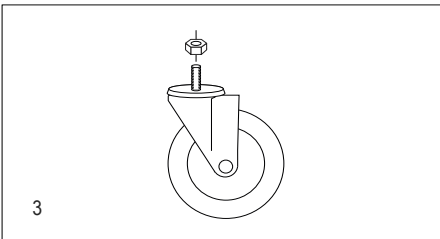

ULINE H-2401
DIABLITO DE ACERO
CONVERTIBLE
CON LLANTAS NEUMÁTICAS

800-295-5510
uline.mx

ULINE H-2401
DIABLITO DE ACERO
CONVERTIBLE
CON LLANTAS NEUMÁTICAS

800-295-5510
uline.mx

#	DESCRIPCIÓN	CANT.	NO. DE PARTE DE ULINE	NO. DE PARTE DEL FABRICANTE
1	Kit de Accesorios del Asa Incluye: • Asa (1) • Pasadores Redondos (2)	1	H-966-HANDLE	H-966-HANDLE
2	Resorte de Muletilla	1	H-966-14	H-966-14
3	Kit de Accesorios para Llanta Giratoria Incluye: • Rueda Giratoria (1) • Tuerca de Seguridad (1)	2	H-966-CASTER	H-966-CASTER
4	Kit de Accesorios para Llanta/Eje Incluye: • Eje (1) • Rondanas (6) • Pasadores (2)	1	H-2401-HDWR	H-2401-HDWR
5	Kit de Accesorios para Llanta* Incluye: • Llanta (1) • Rondanas (2) • Separador (1) • Pasador (1)	2	H-3359	CXR/W004P

* Se incluye tornillería adicional que no es necesaria para el ensamble.