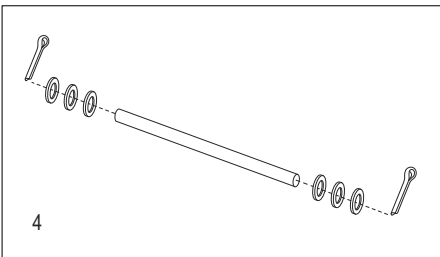

ULINE H-2401
DIABLITO DE ACERO
CONVERTIBLE
CON LLANTAS NEUMÁTICAS

800-295-5510
uline.mx

ULINE H-2401
DIABLITO DE ACERO
CONVERTIBLE
CON LLANTAS NEUMÁTICAS

800-295-5510
uline.mx

#	DESCRIPCIÓN	CANT.	NO. DE PARTE DE ULINE	NO. DE PARTE DEL FABRICANTE
1	Kit de Accesorios del Asa Incluye: • Asa (1) • Pasadores Redondos (2)	1	H-966-HANDLE	H-966-HANDLE
2	Resorte de Muletilla	1	H-966-14	H-966-14
3	Kit de Accesorios para Llanta Giratoria Incluye: • Rueda Giratoria (1) • Tuerca de Seguridad (1)	2	H-966-CASTER	H-966-CASTER
4	Kit de Accesorios para Llanta/Eje Incluye: • Eje (1) • Rondanas (6) • Pasadores (2)	1	H-2401-HDWR	H-2401-HDWR
5	Kit de Accesorios para Llanta* Incluye: • Llanta (1) • Rondanas (2) • Separador (1) • Pasador (1)	2	H-3359	CXR/W004P

* Se incluye tornillería adicional que no es necesaria para el ensamble.