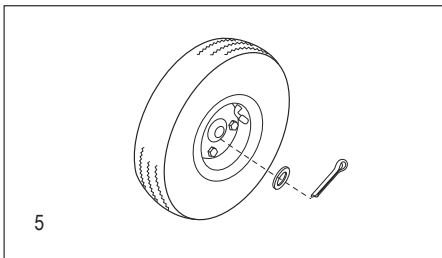

ULINE H-2401

STEEL CONVERTIBLE HAND TRUCK WITH PNEUMATIC WHEELS

1-800-295-5510
uline.com

Para Español, vea páginas 3-4.
Pour le français, consulter les pages 5-6.

ULINE H-2401
STEEL CONVERTIBLE
HAND TRUCK
WITH PNEUMATIC WHEELS

1-800-295-5510
uline.com

#	DESCRIPTION	QTY.	ULINE PART NO.	MFG. PART NO.
1	Handle Hardware Kit Includes: • Handle (1) • Round Pins (2)	1	H-966-HANDLE	H-966-HANDLE
2	Thumb Spring	1	H-966-14	H-966-14
3	Swivel Caster Hardware Kit Includes: • Swivel Caster (1) • Locknut (1)	2	H-966-CASTER	H-966-CASTER
4	Axle/Wheel Hardware Kit Includes: • Axle (1) • Washers (6) • Cotter Pins (2)	1	H-2401-HDWR	H-2401-HDWR
5	Wheel Hardware Kit* Includes: • Wheel (1) • Washers (2) • Spacer (1) • Cotter Pin (1)	2	H-3359	CXR/W004P

* Includes additional hardware not required for assembly.