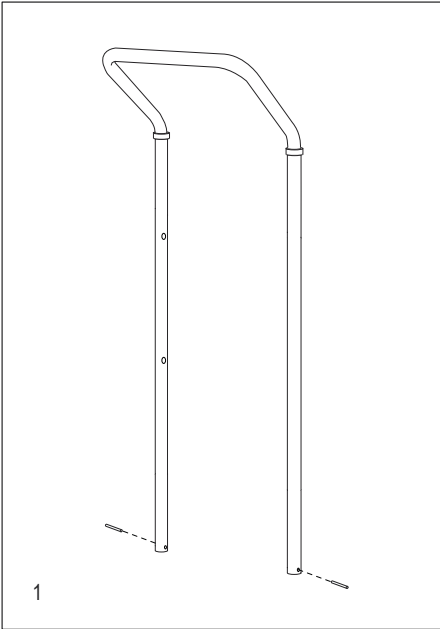

ULINE H-2401
DIABLITO DE ACERO
CONVERTIBLE
CON LLANTAS NEUMÁTICAS

800-295-5510
uline.mx

ULINE H-2401
DIABLITO DE ACERO
CONVERTIBLE
CON LLANTAS NEUMÁTICAS

800-295-5510
uline.mx

#	DESCRIPCIÓN	CANT.	NO. DE PARTE DE ULINE	NO. DE PARTE DEL FABRICANTE
1	Kit de Accesorios del Asa Incluye: • Asa (1) • Pasadores Redondos (2)	1	H-966-HANDLE	H-966-HANDLE
2	Resorte de Muletilla	1	H-966-14	H-966-14
3	Kit de Accesorios para Llanta Giratoria Incluye: • Rueda Giratoria (1) • Tuerca de Seguridad (1)	2	H-966-CASTER	H-966-CASTER
4	Kit de Accesorios para Llanta/Eje Incluye: • Eje (1) • Rondanas (6) • Pasadores (2)	1	H-2401-HDWR	H-2401-HDWR
5	Kit de Accesorios para Llanta* Incluye: • Llanta (1) • Rondanas (2) • Separador (1) • Pasador (1)	2	H-3359	CXR/W004P

* Se incluye tornillería adicional que no es necesaria para el ensamble.