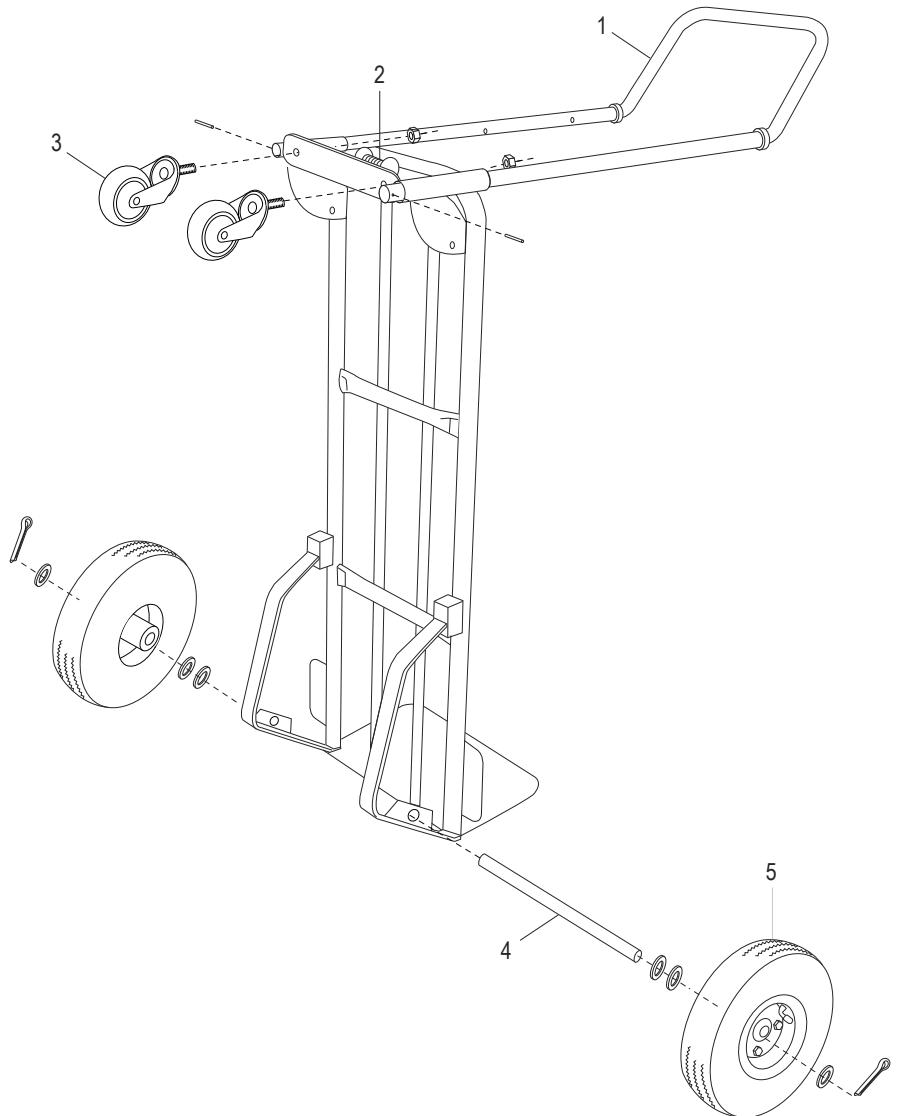

## STEEL CONVERTIBLE HAND TRUCK WITH PNEUMATIC WHEELS

1-800-295-5510  
uline.com

Para Español, vea páginas 3-4.  
Pour le français, consulter les pages 5-6.

**ULINE H-2401**  
**STEEL CONVERTIBLE**  
**HAND TRUCK**  
**WITH PNEUMATIC WHEELS**

1-800-295-5510  
 uline.com

#	DESCRIPTION	QTY.	ULINE PART NO.	MFG. PART NO.
1	<b>Handle Hardware Kit</b> Includes: • Handle (1) • Round Pins (2)	1	H-966-HANDLE	H-966-HANDLE
2	<b>Thumb Spring</b>	1	H-966-14	H-966-14
3	<b>Swivel Caster Hardware Kit</b> Includes: • Swivel Caster (1) • Locknut (1)	2	H-966-CASTER	H-966-CASTER
4	<b>Axle/Wheel Hardware Kit</b> Includes: • Axle (1) • Washers (6) • Cotter Pins (2)	1	H-2401-HDWR	H-2401-HDWR
5	<b>Wheel Hardware Kit*</b> Includes: • Wheel (1) • Washers (2) • Spacer (1) • Cotter Pin (1)	2	H-3359	CXR/W004P