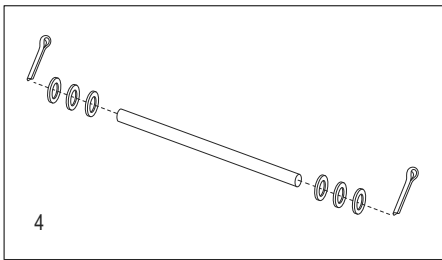

ULINE H-2401

STEEL CONVERTIBLE HAND TRUCK WITH PNEUMATIC WHEELS

1-800-295-5510
uline.com

Para Español, vea páginas 3-4.
Pour le français, consulter les pages 5-6.

ULINE H-2401
STEEL CONVERTIBLE
HAND TRUCK
WITH PNEUMATIC WHEELS

1-800-295-5510
uline.com

#	DESCRIPTION	QTY.	ULINE PART NO.	MFG. PART NO.
1	Handle Hardware Kit Includes: • Handle (1) • Round Pins (2)	1	H-966-HANDLE	H-966-HANDLE
2	Thumb Spring	1	H-966-14	H-966-14
3	Swivel Caster Hardware Kit Includes: • Swivel Caster (1) • Locknut (1)	2	H-966-CASTER	H-966-CASTER
4	Axle/Wheel Hardware Kit Includes: • Axle (1) • Washers (6) • Cotter Pins (2)	1	H-2401-HDWR	H-2401-HDWR
5	Wheel Hardware Kit* Includes: • Wheel (1) • Washers (2) • Spacer (1) • Cotter Pin (1)	2	H-3359	CXR/W004P

* Includes additional hardware not required for assembly.