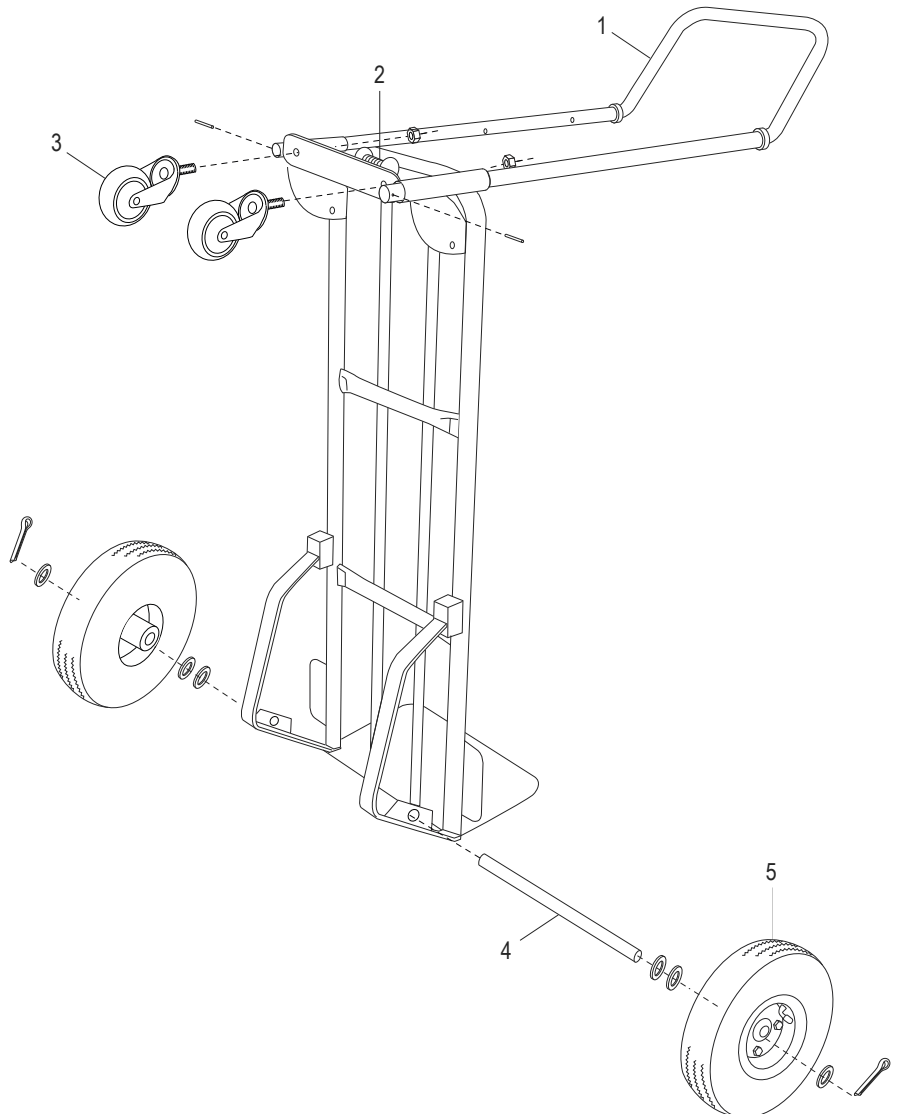

ULINE H-2401
DIABLITO DE ACERO
CONVERTIBLE
CON LLANTAS NEUMÁTICAS

800-295-5510
uline.mx

ULINE H-2401
DIABLITO DE ACERO
CONVERTIBLE
CON LLANTAS NEUMÁTICAS

800-295-5510
uline.mx

#	DESCRIPCIÓN	CANT.	NO. DE PARTE DE ULINE	NO. DE PARTE DEL FABRICANTE
1	Kit de Accesorios del Asa Incluye: • Asa (1) • Pasadores Redondos (2)	1	H-966-HANDLE	H-966-HANDLE
2	Resorte de Muletilla	1	H-966-14	H-966-14
3	Kit de Accesorios para Llanta Giratoria Incluye: • Rueda Giratoria (1) • Tuerca de Seguridad (1)	2	H-966-CASTER	H-966-CASTER
4	Kit de Accesorios para Llanta/Eje Incluye: • Eje (1) • Rondanas (6) • Pasadores (2)	1	H-2401-HDWR	H-2401-HDWR
5	Kit de Accesorios para Llanta* Incluye: • Llanta (1) • Rondanas (2) • Separador (1) • Pasador (1)	2	H-3359	CXR/W004P

* Se incluye tornillería adicional que no es necesaria para el ensamble.