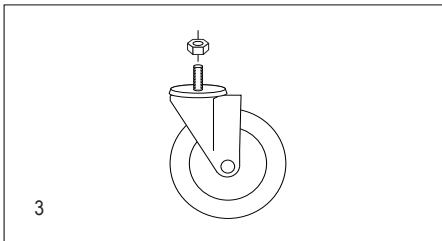

ULINE H-2401

STEEL CONVERTIBLE HAND TRUCK WITH PNEUMATIC WHEELS

1-800-295-5510
uline.com

Para Español, vea páginas 3-4.
Pour le français, consulter les pages 5-6.

ULINE H-2401
STEEL CONVERTIBLE
HAND TRUCK
WITH PNEUMATIC WHEELS

1-800-295-5510
uline.com

#	DESCRIPTION	QTY.	ULINE PART NO.	MFG. PART NO.
1	Handle Hardware Kit Includes: • Handle (1) • Round Pins (2)	1	H-966-HANDLE	H-966-HANDLE
2	Thumb Spring	1	H-966-14	H-966-14
3	Swivel Caster Hardware Kit Includes: • Swivel Caster (1) • Locknut (1)	2	H-966-CASTER	H-966-CASTER
4	Axle/Wheel Hardware Kit Includes: • Axle (1) • Washers (6) • Cotter Pins (2)	1	H-2401-HDWR	H-2401-HDWR
5	Wheel Hardware Kit* Includes: • Wheel (1) • Washers (2) • Spacer (1) • Cotter Pin (1)	2	H-3359	CXR/W004P

* Includes additional hardware not required for assembly.