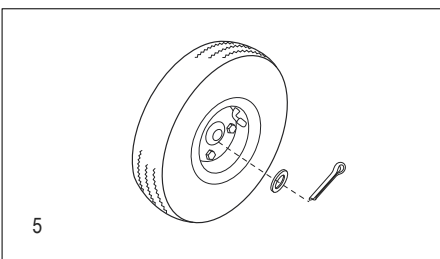

ULINE H-2401
DIABLITO DE ACERO
CONVERTIBLE
CON LLANTAS NEUMÁTICAS

800-295-5510
uline.mx

ULINE H-2401
DIABLITO DE ACERO
CONVERTIBLE
CON LLANTAS NEUMÁTICAS

800-295-5510
uline.mx

#	DESCRIPCIÓN	CANT.	NO. DE PARTE DE ULINE	NO. DE PARTE DEL FABRICANTE
1	Kit de Accesorios del Asa Incluye: • Asa (1) • Pasadores Redondos (2)	1	H-966-HANDLE	H-966-HANDLE
2	Resorte de Muletilla	1	H-966-14	H-966-14
3	Kit de Accesorios para Llanta Giratoria Incluye: • Rueda Giratoria (1) • Tuerca de Seguridad (1)	2	H-966-CASTER	H-966-CASTER
4	Kit de Accesorios para Llanta/Eje Incluye: • Eje (1) • Rondanas (6) • Pasadores (2)	1	H-2401-HDWR	H-2401-HDWR
5	Kit de Accesorios para Llanta* Incluye: • Llanta (1) • Rondanas (2) • Separador (1) • Pasador (1)	2	H-3359	CXR/W004P

* Se incluye tornillería adicional que no es necesaria para el ensamble.