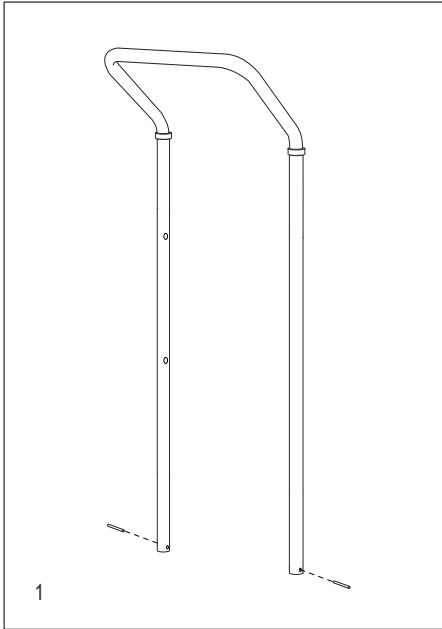

## STEEL CONVERTIBLE HAND TRUCK WITH PNEUMATIC WHEELS

1-800-295-5510  
uline.com

Para Español, vea páginas 3-4.  
Pour le français, consulter les pages 5-6.

**ULINE H-2401**  
**STEEL CONVERTIBLE**  
**HAND TRUCK**  
**WITH PNEUMATIC WHEELS**

1-800-295-5510  
 uline.com

#	DESCRIPTION	QTY.	ULINE PART NO.	MFG. PART NO.
1	<b>Handle Hardware Kit</b> Includes: • Handle (1) • Round Pins (2)	1	H-966-HANDLE	H-966-HANDLE
2	<b>Thumb Spring</b>	1	H-966-14	H-966-14
3	<b>Swivel Caster Hardware Kit</b> Includes: • Swivel Caster (1) • Locknut (1)	2	H-966-CASTER	H-966-CASTER
4	<b>Axle/Wheel Hardware Kit</b> Includes: • Axle (1) • Washers (6) • Cotter Pins (2)	1	H-2401-HDWR	H-2401-HDWR
5	<b>Wheel Hardware Kit*</b> Includes: • Wheel (1) • Washers (2) • Spacer (1) • Cotter Pin (1)	2	H-3359	CXR/W004P