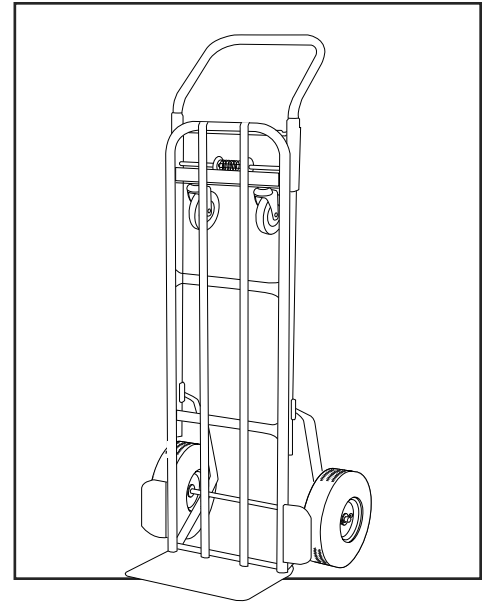

## STEEL CONVERTIBLE HAND TRUCK WITH PNEUMATIC WHEELS

1-800-295-5510  
uline.com

Para Español, vea páginas 3-4.  
Pour le français, consulter les pages 5-6.

**ULINE H-2401**  
**STEEL CONVERTIBLE**  
**HAND TRUCK**  
**WITH PNEUMATIC WHEELS**

1-800-295-5510  
 uline.com

#	DESCRIPTION	QTY.	ULINE PART NO.	MFG. PART NO.
1	<b>Handle Hardware Kit</b> Includes: • Handle (1) • Round Pins (2)	1	H-966-HANDLE	H-966-HANDLE
2	<b>Thumb Spring</b>	1	H-966-14	H-966-14
3	<b>Swivel Caster Hardware Kit</b> Includes: • Swivel Caster (1) • Locknut (1)	2	H-966-CASTER	H-966-CASTER
4	<b>Axle/Wheel Hardware Kit</b> Includes: • Axle (1) • Washers (6) • Cotter Pins (2)	1	H-2401-HDWR	H-2401-HDWR
5	<b>Wheel Hardware Kit*</b> Includes: • Wheel (1) • Washers (2) • Spacer (1) • Cotter Pin (1)	2	H-3359	CXR/W004P