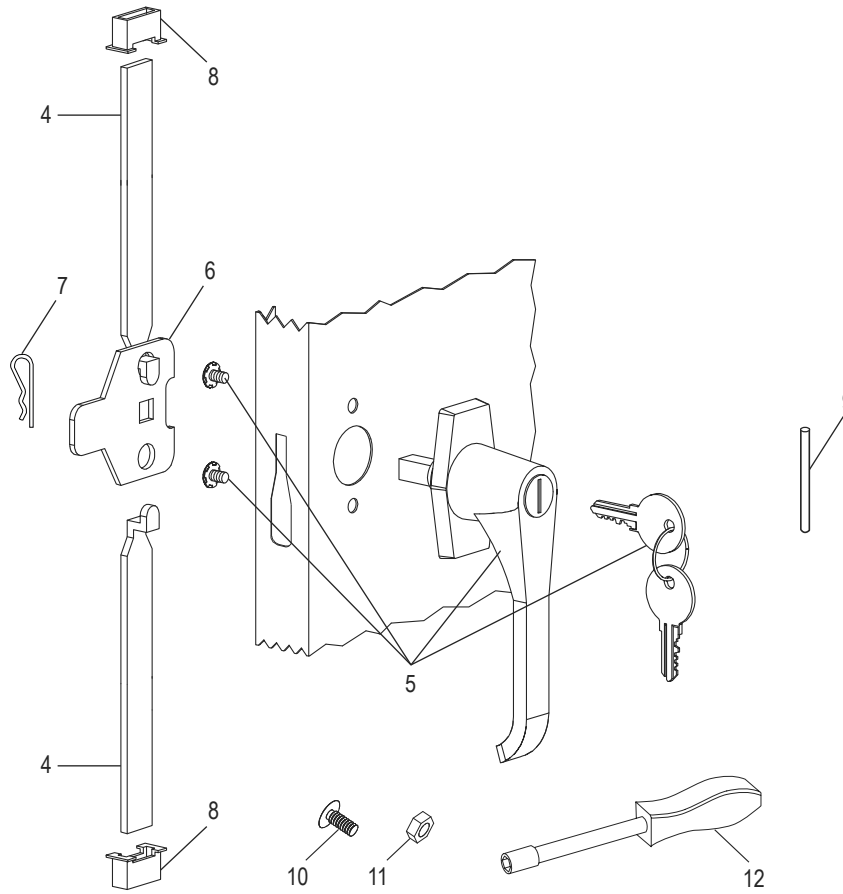

ULINE H-2805A

**CLEAR-VIEW CABINET
– ASSEMBLED**

1-800-295-5510
uline.com

Para Español, vea páginas 3-4.
Pour le français, consulter les pages 5-6.

PRIMARY ASSEMBLY

PRIMARY ASSEMBLY PARTS LIST

#	DESCRIPTION	QTY.	ULINE PART NO.	MFG. PART NO.
1	Shelf – Black	4	H-1105ADD-BL	301-BLK
1	Shelf – Gray	4	H-1105ADD-GR	301-MGY
1	Shelf – Tan	4	H-1105ADD-T	301-CPY
2	Left Door – Black	1	-----	CVD-72LD-BLK
2	Left Door – Gray	1	-----	CVD-72LD-MGY
2	Left Door – Tan	1	H-2805T-LCVD	CVD-72LD-CPY
3	Right Door – Black	1	-----	CVD-72RD-BLK
3	Right Door – Gray	1	-----	CVD-72RD-MGY
3	Right Door – Tan	1	-----	CVD-72RD-CPY
	Touch Up Paint – Black (Not Shown)	1	H-5361	-----
	Touch Up Paint – Gray (Not Shown)	1	H-5362	LTUP-2-MGY
	Touch Up Paint – Tan (Not Shown)	1	H-5364	LTUP-1-CPY

**CLEAR-VIEW CABINET
– ASSEMBLED**

HANDLE ASSEMBLY

#	DESCRIPTION	QTY.	ULINE PART NO.	MFG. PART NO.
4	Lock Bar (Set of 2)	1	H-1105-11	944LB
5	Door Handle with Keys and Hardware	1	H-1105-12	944LH
6	Locking Cam	1	H-1105-13	944LC
7	Cotter Pin	1	H-2216-CTRPN	CTRPN
8	Lock Bar Guide	2	H-1105-15	944GI
9	Hinge Pin	6	H-1106-16	944HP
10	Bolt (#8-32 x 3/8")	44	-----	-----
11	Nut (#8-32)	44	-----	-----
12	Nut Driver	1	H-1224-TOOL2	TOOL2
	Replacement Hardware Pack (Not Included) Bolts #8-32 x 3/8" (72), Nuts #8-32 (72)	1	H-1224-19	HW-72
	Extra Keys (Set of 2) (Not Shown)	1	H-1105-KEYS	944HP