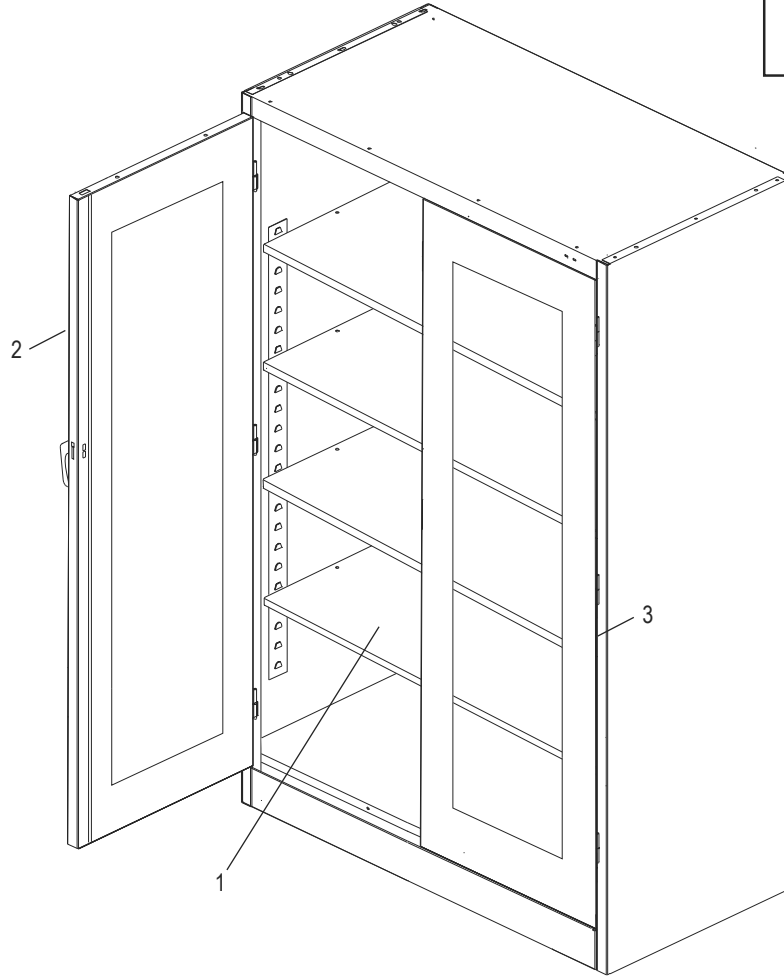

ULINE H-2805A

**CLEAR-VIEW CABINET
– ASSEMBLED**

1-800-295-5510
uline.com

Para Español, vea páginas 3-4.
Pour le français, consulter les pages 5-6.

PRIMARY ASSEMBLY

PRIMARY ASSEMBLY PARTS LIST

#	DESCRIPTION	QTY.	ULINE PART NO.	MFG. PART NO.
1	Shelf – Black	4	H-1105ADD-BL	301-BLK
1	Shelf – Gray	4	H-1105ADD-GR	301-MGY
1	Shelf – Tan	4	H-1105ADD-T	301-CPY
2	Left Door – Black	1	-----	CVD-72LD-BLK
2	Left Door – Gray	1	-----	CVD-72LD-MGY
2	Left Door – Tan	1	H-2805T-LCVD	CVD-72LD-CPY
3	Right Door – Black	1	-----	CVD-72RD-BLK
3	Right Door – Gray	1	-----	CVD-72RD-MGY
3	Right Door – Tan	1	-----	CVD-72RD-CPY
	Touch Up Paint – Black (Not Shown)	1	H-5361	-----
	Touch Up Paint – Gray (Not Shown)	1	H-5362	LTUP-2-MGY
	Touch Up Paint – Tan (Not Shown)	1	H-5364	LTUP-1-CPY

**CLEAR-VIEW CABINET
– ASSEMBLED**

HANDLE ASSEMBLY

#	DESCRIPTION	QTY.	ULINE PART NO.	MFG. PART NO.
4	Lock Bar (Set of 2)	1	H-1105-11	944LB
5	Door Handle with Keys and Hardware	1	H-1105-12	944LH
6	Locking Cam	1	H-1105-13	944LC
7	Cotter Pin	1	H-2216-CTRPN	CTRPN
8	Lock Bar Guide	2	H-1105-15	944GI
9	Hinge Pin	6	H-1106-16	944HP
10	Bolt (#8-32 x 3/8")	44	-----	-----
11	Nut (#8-32)	44	-----	-----
12	Nut Driver	1	H-1224-TOOL2	TOOL2
	Replacement Hardware Pack (Not Included) Bolts #8-32 x 3/8" (72), Nuts #8-32 (72)	1	H-1224-19	HW-72
	Extra Keys (Set of 2) (Not Shown)	1	H-1105-KEYS	944HP