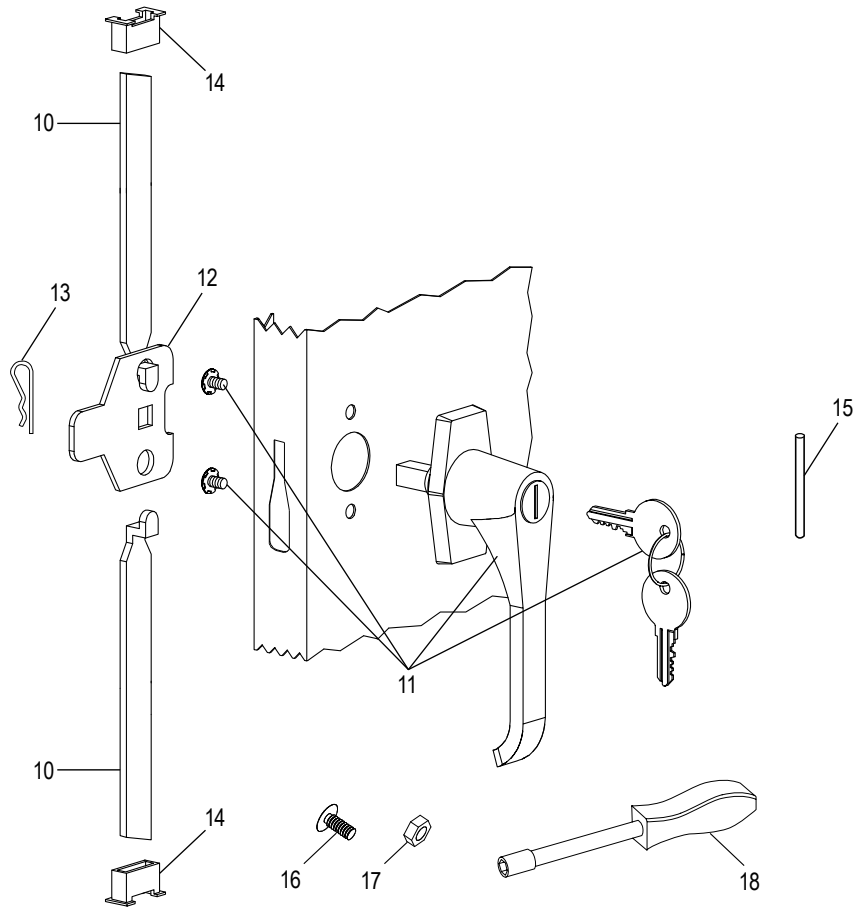

PRIMARY ASSEMBLY PARTS LIST

#	DESCRIPTION	QTY.	ULINE PART NO.	MFG. PART NO.
1	Back Panel – Black	1	-----	944BA-BIK
1	Back Panel – Gray	1	H-3109-Back	944BA-MGY
1	Back Panel – Tan	1	-----	944BA-CPY
2	Left Side – Black	1	H-1105BLLFPN	944LS-BIK
2	Left Side – Gray	1	H-1105GRLFPN	944LS-MGY
2	Left Side – Tan	1	H-1105TLFPN	944LS-CPY
3	Right Side – Black	1	-----	944RS-BIK
3	Right Side – Gray	1	-----	944RS-MGY
3	Right Side – Tan	1	-----	944RS-CPY
4	Shelf – Black	4	-----	301-BIK
4	Shelf – Gray	4	-----	301-MGY
4	Shelf – Tan	4	-----	301-CPY
5	Sill – Black	1	-----	944SIN-BIK
5	Sill – Gray	1	H-3618GR-SIL	944SIN-MGY
5	Sill – Tan	1	H-3618T-SILL	944SIN-CPY
6	Bottom – Black	1	-----	944BO-BIK
6	Bottom – Gray	1	-----	944BO-MGY
6	Bottom – Tan	1	-----	944BO-CPY
7	Top – Black	1	H-2533BLTOP	944TO-BIK
7	Top – Gray	1	H-2533GRTOP	944TO-MGY
7	Top – Tan	1	-----	944TO-CPY
8	Left Door – Black	1	H-3109-LDQ	CVD-72LD-BIK
8	Left Door – Gray	1	H-8960-LEFTQ	CVD-72LD-MGY
8	Left Door – Tan	1	H-2805T-LCVD	CVD-72LD-CPY
9	Right Door – Black	1	H-3109-RDQ	CVD-72RD-BIK
9	Right Door – Gray	1	H-8960-RTDR	CVD-72RD-MGY
9	Right Door – Tan	1	-----	CVD-72RD-CPY
	Touch Up Paint – Black (Not Shown)	1	H-5361	-----
	Touch Up Paint – Gray (Not Shown)	1	H-5362	LTUP-2-MGY
	Touch Up Paint – Tan (Not Shown)	1	H-5364	LTUP-1-CPY

HANDLE ASSEMBLY

#	DESCRIPTION	QTY.	ULINE PART NO.	MFG. PART NO.
10	Lock Bar (Set)	1	H-1105-11	944LB
11	Door Handle with Keys and Hardware	1	H-1105-12	BR-LKHND
12	Locking Cam	1	H-1105-13	944LC
13	Coffer Pin	1	H-2216-CTRPN	CTRPN
14	Lock Bar Guide	2	H-1105-15	944GI
15	Hinge Pin	6	H-1106-16	944HP
16	Bolt (#8-32 x 3/8")	44	-----	-----
17	Nut (#8-32)	44	-----	-----
18	Nut Driver	1	H-1224-TOOL2	TOOL-2
	Replacement Hardware Pack (Not Included) Bolts #8-32 x 3/8" (72), Nuts #8-32 (72)	1	H-1224-19	HW-72
	Extra Keys (Set of 2) (Not Shown)	1	H-1105-KEYS	-----