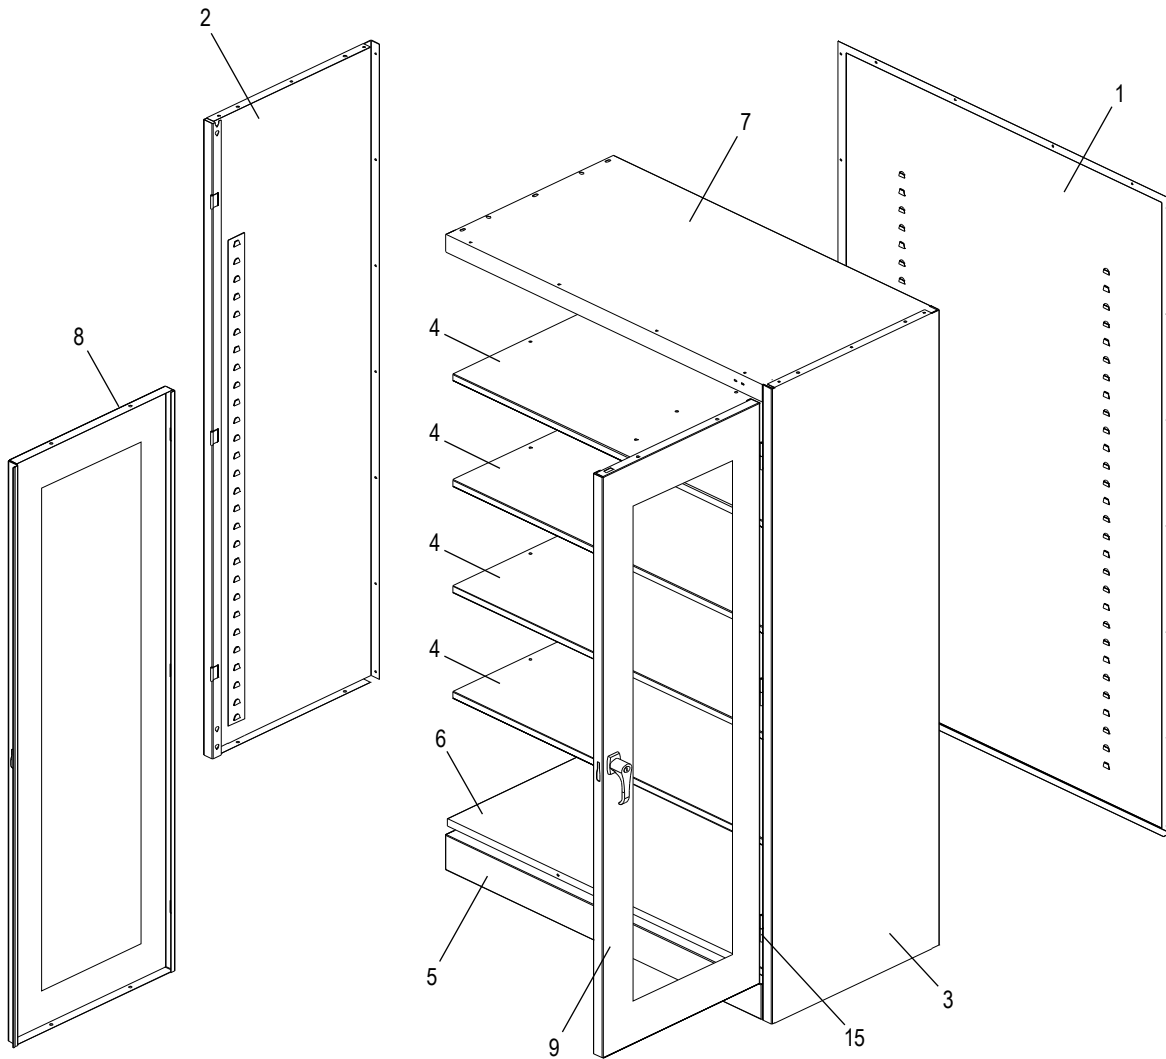

PRIMARY ASSEMBLY