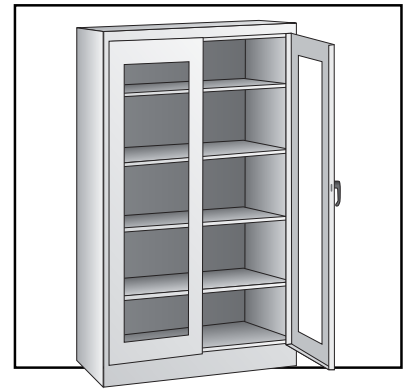

ULINE H-2805

**GABINETE CON FRENTE
TRANSPARENTE**

800-295-5510

uline.mx