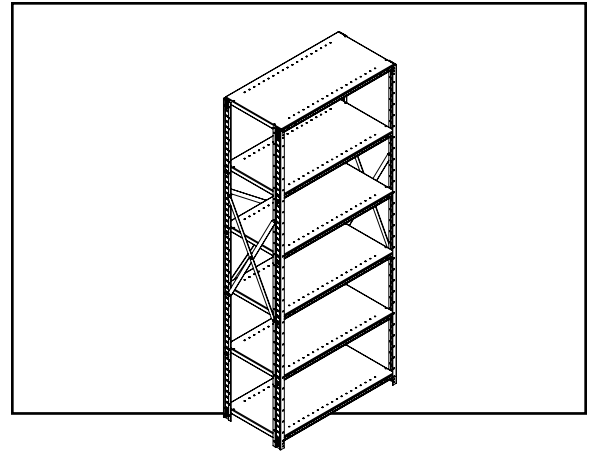

ULINE INDUSTRIAL STEEL SHELVING

1-800-295-5510
uline.com

Para Español, vea páginas 3-4.
Pour le français, consulter les pages 5-6.

#	DESCRIPTION	QTY.	ULINE PART NO.
1	36 x 12" Shelf (For H-3841 & H-3843)	1	H-3841-ADD
1	36 x 18" Shelf (For H-3353 & H-2883)	1	H-3353-ADD
1	36 x 24" Shelf (For H-3354 & H-2884)	1	H-3354-ADD
1	48 x 12" Shelf (For H-3842 & H-3844)	1	H-3842-ADD
1	48 x 18" Shelf (For H-3355 & H-2885)	1	H-3355-ADD
1	48 x 24" Shelf (For H-3356 & H-2886)	1	H-3356-ADD
2	Post (For H-3841, H-3353, H-3354)	4	H-3353-post
2	Post (For H-3842, H-3355, H-3356)	4	H-3355-post
2	Post (For H-3843, H-2883, H-2884)	4	H-2883-post
2	Post (For H-3844, H-2885, H-2886)	4	H-2885-post
3	Side Sway Brace (2 Sets Needed for 12" D Units)	2	H-3841-SDSWY
3	Side Sway Brace (2 Sets Needed for 18" D Units)	2	H-2883-SDSWY
3	Side Sway Brace (2 Sets Needed for 24" D Units)	2	H-2886-SDSWY
4	Back Sway Brace (1 Set Needed for 36" W Units)	2	H-2883-BKSWY
4	Back Sway Brace (1 Set Needed for 48" W Units)	2	H-2886BKSWAY
5	Clips (Part of a Kit)	24	H-2886-CLIPS
6	Nuts And Bolts (Part of a Kit) Includes:	15	H-3353HDWR
	• Nut	15	H-2886-NUTS
	• Bolt	15	H-2886-BOLTS