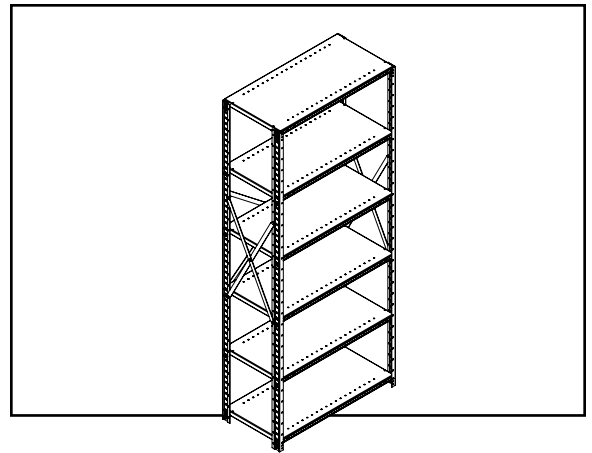

ULINE

**ESTANTERÍA DE
ACERO INDUSTRIAL**

800-295-5510

uline.mx

#	DESCRIPCIÓN	CANT.	NO. DE PARTE DE ULINE
1	Repisa de 91 x 30 cm (36 x 12") (Para H-3841 y H-3843)	1	H-3841-ADD
1	Repisa de 91 x 46 cm (36 x 18") (Para H-3353 y H-2883)	1	H-3353-ADD
1	Repisa de 91 x 61 cm (36 x 24") (Para H-3354 y H-2884)	1	H-3354-ADD
1	Repisa de 122 x 3 cm (48 x 12") (Para H-3842 y H-3844)	1	H-3842-ADD
1	Repisa de 122 x 46 cm (48 x 18") (Para H-3355 y H-2885)	1	H-3355-ADD
1	Repisa de 122 x 61 cm (48 x 24") (Para H-3356 y H-2886)	1	H-3356-ADD
2	Poste (Para H-3841, H-3353, H-3354)	4	H-3353-post
2	Poste (Para H-3842, H-3355, H-3356)	4	H-3355-post
2	Poste (Para H-3843, H-2883, H-2884)	4	H-2883-post
2	Poste (Para H-3844, H-2885, H-2886)	4	H-2885-post
3	Soporte Lateral (2 Juegos Necesarios para Unidades de 30 cm (12") de Diámetro)	2	H-3841-SDSWY
3	Soporte Lateral (2 Juegos Necesarios para Unidades de 46 cm (18") de Diámetro)	2	H-2883-SDSWY
3	Soporte Lateral (2 Juegos Necesarios para Unidades de 61 cm (24") de Diámetro)	2	H-2886-SDSWY
4	Soporte Posterior (1 Juego Necesario para Unidades de 91 cm (36") de Ancho)	2	H-2883-BKSWY
4	Soporte Posterior (1 Juego Necesario para Unidades de 122 cm (48") de Ancho)	2	H-2886BKSWAY
5	Clips (Parte de un Kit)	24	H-2886-CLIPS
6	Tuercas y Pernos (Parte de un Kit) Incluye: • Tuerca • Perno	15 15 15	H-3353HDWR H-2886-NUTS H-2886-BOLTS