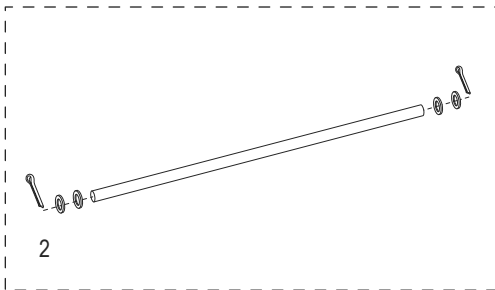

ULINE H-3192

DIABLITO PARA CILINDRO DE GAS INDIVIDUAL

800-295-5510

uline.mx

#	DESCRIPCIÓN	CANT.	NO. DE PARTE DE ULINE	NO. DE PARTE DEL FABRICANTE
1	Cadena	1	H-3192-CHN34	MXR/CH-00087
2	Kit de Accesorios para Llanta/Eje Incluye: • Eje (1) • Rondanas (4) • Pasadores de Chaveta (2)	1	H-3192-HDWR	M5Y/HT-P485
3	Kit de Accesorios para Llanta* Incluye: • Llanta (1) • Rondanas (2) • Separador (1) • Pasador de Chaveta (1)	2	H-3358	CXR/W005P

* Se incluyen accesorios adicionales que no son necesarios para el ensamble.