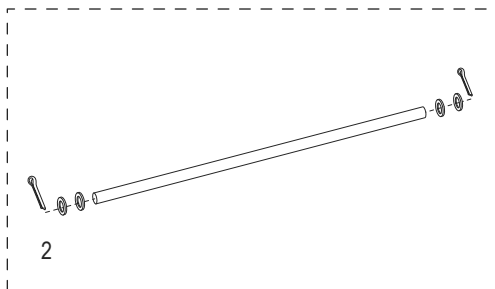

## SINGLE GAS CYLINDER HAND TRUCK

1-800-295-5510  
 uline.com

#	DESCRIPTION	QTY.	ULINE PART NO.	MFG. PART NO.
1	Chain	1	H-3192-CHN34	MXR/CH-00087
2	<b>Axle/Wheel Hardware Kit</b> Includes: • Axle (1) • Washers (4) • Cotter Pins (2)	1	H-3192-HDWR	M5Y/HT-P485
3	<b>Wheel Hardware Kit*</b> Includes: • Wheel (1) • Washers (2) • Spacer (1) • Cotter Pin (1)	2	H-3358	CXR/W005P