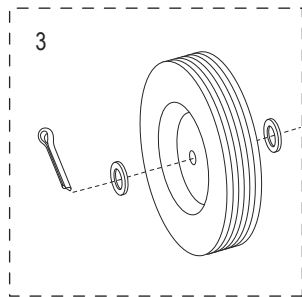

ULINE H-3192

DIABLITO PARA CILINDRO DE GAS INDIVIDUAL

800-295-5510

uline.mx

#	DESCRIPCIÓN	CANT.	NO. DE PARTE DE ULINE	NO. DE PARTE DEL FABRICANTE
1	Cadena	1	H-3192-CHN34	MXR/CH-00087
2	Kit de Accesorios para Llanta/Eje Incluye: • Eje (1) • Rondanas (4) • Pasadores de Chaveta (2)	1	H-3192-HDWR	M5Y/HT-P485
3	Kit de Accesorios para Llanta* Incluye: • Llanta (1) • Rondanas (2) • Separador (1) • Pasador de Chaveta (1)	2	H-3358	CXR/W005P

* Se incluyen accesorios adicionales que no son necesarios para el ensamble.