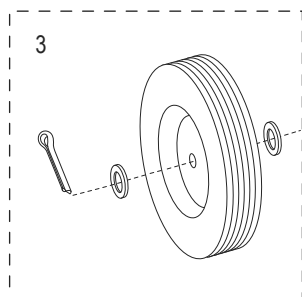

## SINGLE GAS CYLINDER HAND TRUCK

1-800-295-5510  
 uline.com

#	DESCRIPTION	QTY.	ULINE PART NO.	MFG. PART NO.
1	Chain	1	H-3192-CHN34	MXR/CH-00087
2	<b>Axle/Wheel Hardware Kit</b> Includes: • Axle (1) • Washers (4) • Cotter Pins (2)	1	H-3192-HDWR	M5Y/HT-P485
3	<b>Wheel Hardware Kit*</b> Includes: • Wheel (1) • Washers (2) • Spacer (1) • Cotter Pin (1)	2	H-3358	CXR/W005P