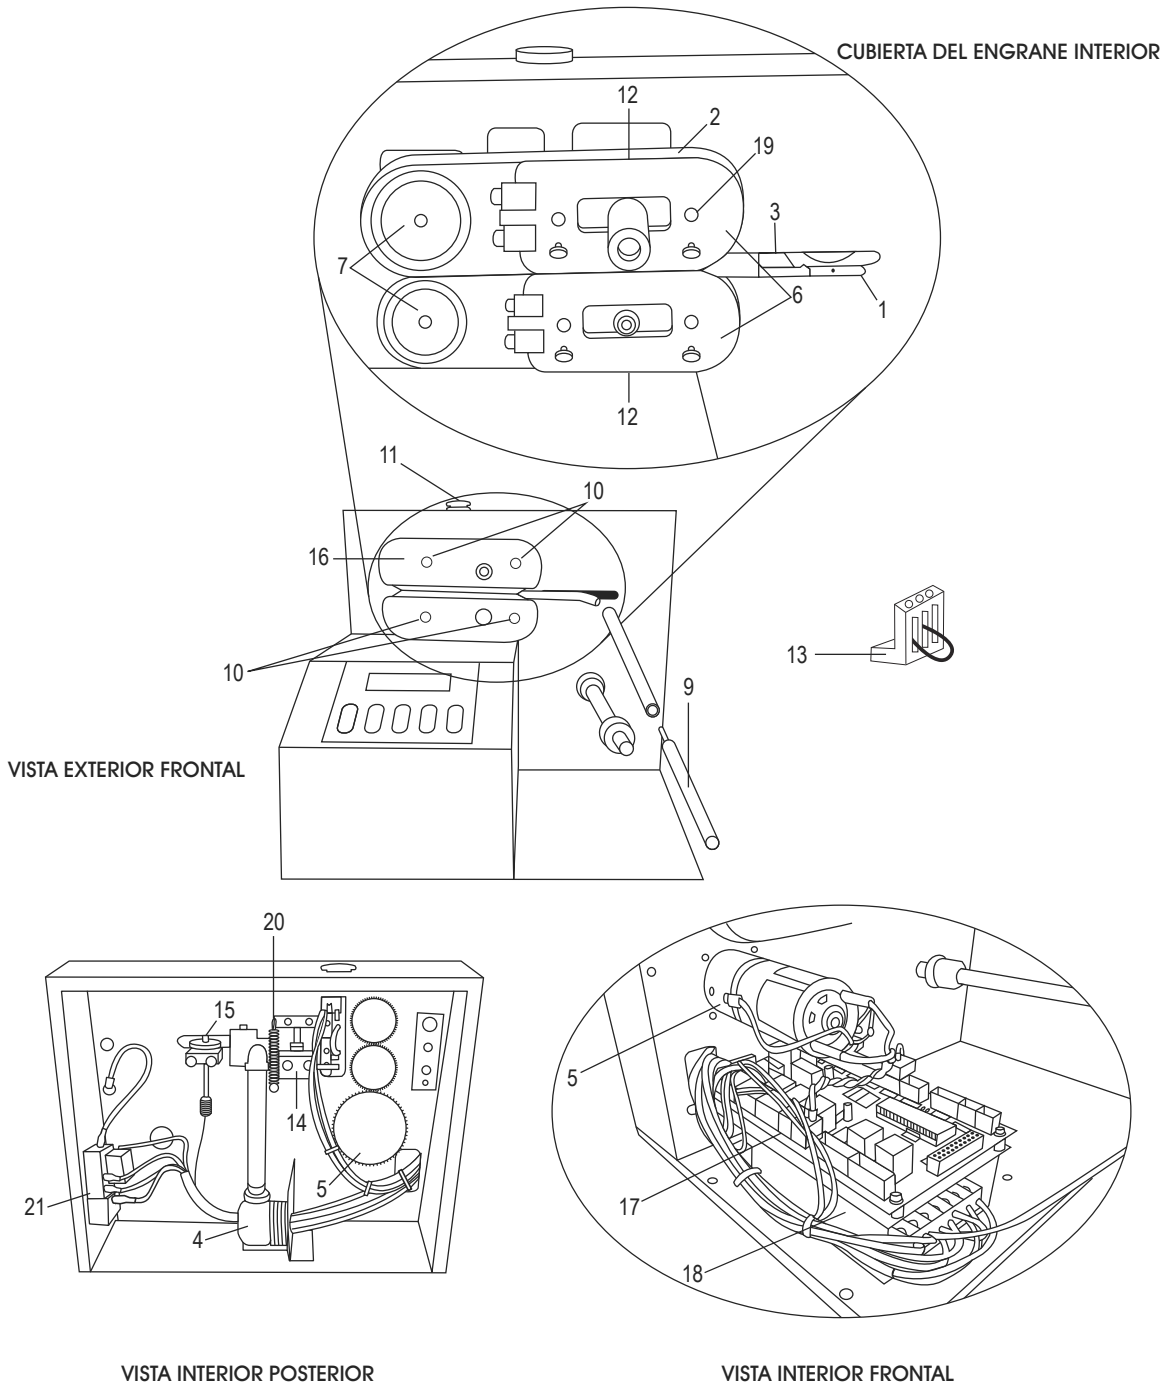

ULINE H-3518
MÁQUINA DE
ALMOHADILLAS

800-295-5510
uline.mx

LISTA DE PARTES

#	DESCRIPCIÓN	CANT.	NO. DE PARTE DE ULINE	NO. DE PARTE DEL FABRICANTE
1	Punta de la Boquilla de Aire	1	H-3518-TIP	AIR TIP NOZZLE
2	Banda de Teflón	2	H-3518BELT	BELT
3	Hoja Cortadora	1	H-3518BLADE	BLADE
4	Sopladora	1	H-3518BLOWER	BLOWER
5	Motor/Caja de Engranajes	1	H-3518MOTOR	MOTOR
6	Ensamble del Bloque Calefactor de PTFE	2	H-3518PTFE	PTFE HEATER
7	Llanta de Tracción	1	H-3518WHEEL	WHEEL
8	Panel de Control	1	H-3518-BOARD	DISPLAY BOARD
9	Barra de Extensión	1	H-3518-EB	XT40000BLY003
10	Tornillo Mariposa	4	H-3518-TSCRW	THUMBSCREW
11	Interruptor de Emergencia	1	H-3518-ESTOP	EMERGENCY/STOP
12	Cinta de Teflón	2	H-3518TAPE	TEFLON TAPE
13	Llave de Reinicio de Eprom	1	H-4655	EPROMKEY
14	Soporte para Freno Total	1	H-3518-BRCKT	DEAD/STOP/BRAC
15	Resorte de Compresión	1	H-3518-CSPNG	COMPRESSION/SP
16	Cubierta del Engrane Superior	1	H-3518-UGH	UPPR GR HOUSNG
17	Tarjeta de Circuito Impreso	1	H-3518PCB	BOARD
18	Fuente de Alimentación	1	H-3518POWER	POWER
19	Resorte del Bloque Calefactor de PTFE	1	H-3518-SPRNG	HEATER BLOCK SPRING
20	Resorte de Extensión	1	H-3518-ES	EXTENSION SPRING
21	Ensamble del Interruptor de Corriente	1	H-3518-PSA	PSA
	Resistencia (No Se Muestra)	2	H-3518HEAT	HEAT ELEMENT
	Filtro en Línea (No Se Muestra)	1	H-4649	INLINE FILTER