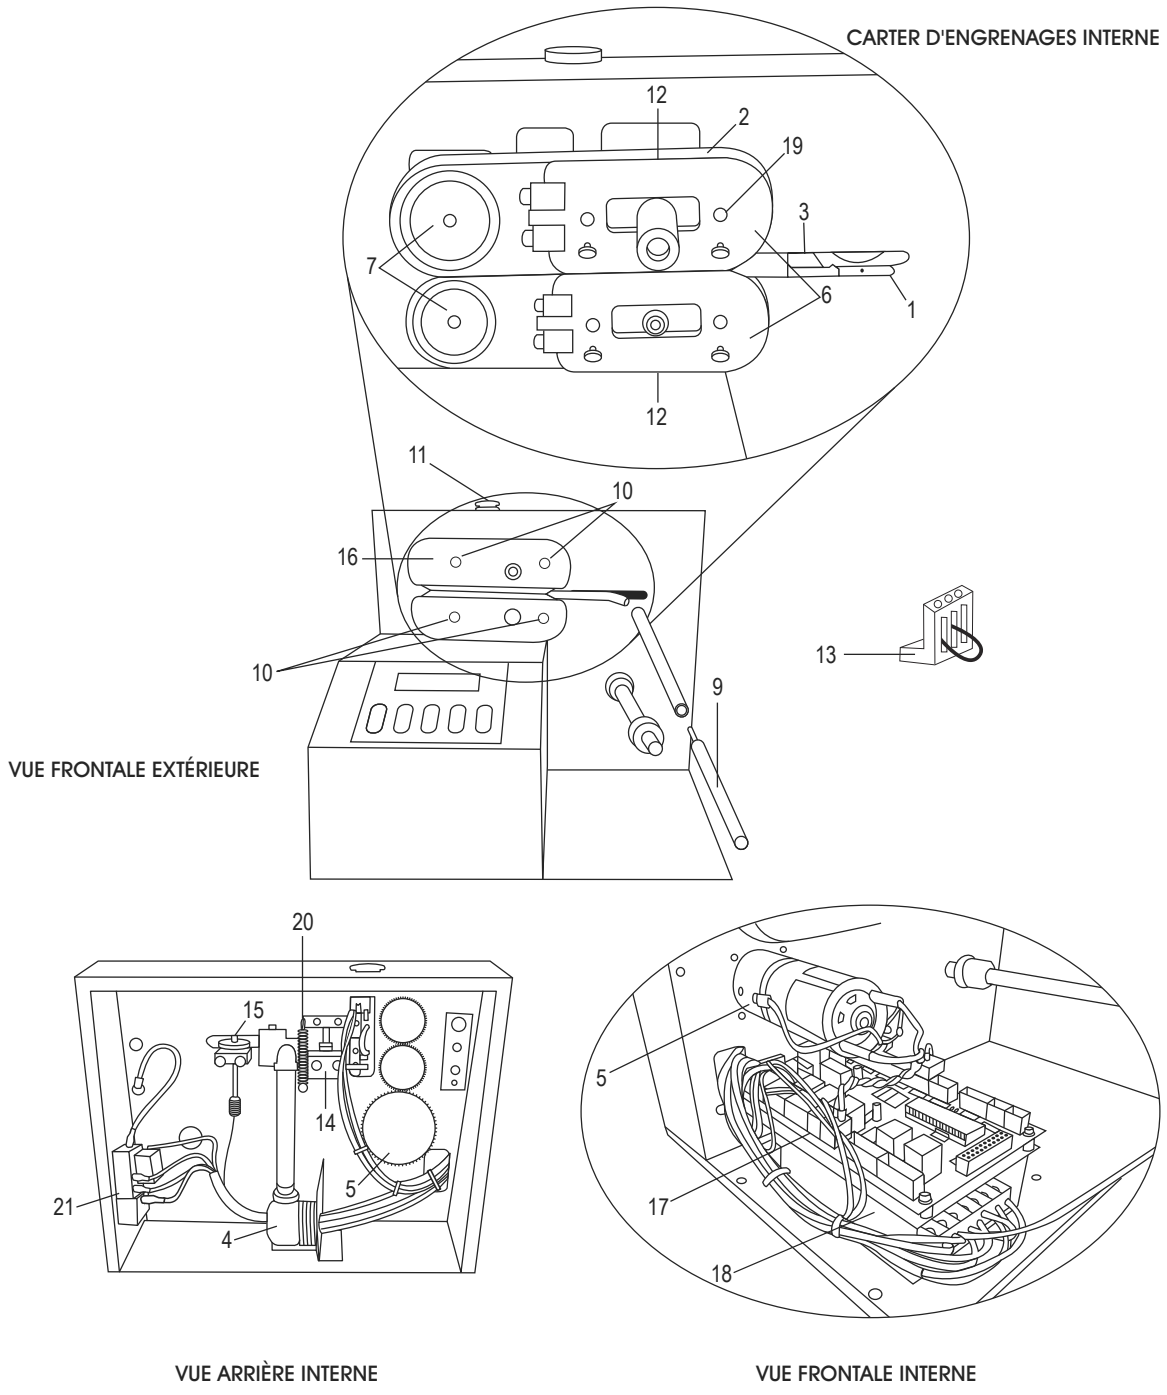

LISTE DES PIÈCES

#	DESCRIPTION	QTÉ	RÉF. ULINE	RÉF. DU FABRICANT
1	Buse d'air	1	H-3518-TIP	AIR TIP NOZZLE
2	Courroie en Téflon	2	H-3518BELT	BELT
3	Lame de coupe	1	H-3518BLADE	BLADE
4	Souffleur	1	H-3518BLOWER	BLOWER
5	Moteur/boîte à engrenages	1	H-3518MOTOR	MOTOR
6	Bloc chauffant en PTFE	2	H-3518PTFE	PTFE HEATER
7	Roue d'entraînement	1	H-3518WHEEL	WHEEL
8	Tableau d'affichage	1	H-3518-BOARD	DISPLAY BOARD
9	Barre de rallonge	1	H-3518-EB	XT40000BLY003
10	Vis de serrage	4	H-3518-TSCRW	THUMBSCREW
11	Arrêt d'urgence	1	H-3518-ESTOP	EMERGENCY/STOP
12	Ruban adhésif en Téflon	2	H-3518TAPE	TEFLON TAPE
13	Touche de réinitialisation Eprom	1	H-4655	EPROMKEY
14	Support de butée fixe	1	H-3518-BRCKT	DEAD/STOP/BRAC
15	Ressort de compression	1	H-3518-CSPNG	COMPRESSION/SP
16	Carter d'engrenages supérieur	1	H-3518-UGH	UPPR GR HOUSNG
17	Carte de circuit imprimé	1	H-3518PCB	BOARD
18	Bloc d'alimentation	1	H-3518POWER	POWER
19	Ressort du bloc chauffant en PTFE	1	H-3518-SPRNG	HEATER BLOCK SPRING
20	Ressort d'extension	1	H-3518-ES	EXTENSION SPRING
21	Interrupteur d'alimentation	1	H-3518-PSA	PSA
	Élément chauffant (non illustré)	2	H-3518HEAT	HEAT ELEMENT
	Filtre Inline (non illustré)	1	H-4649	INLINE FILTER