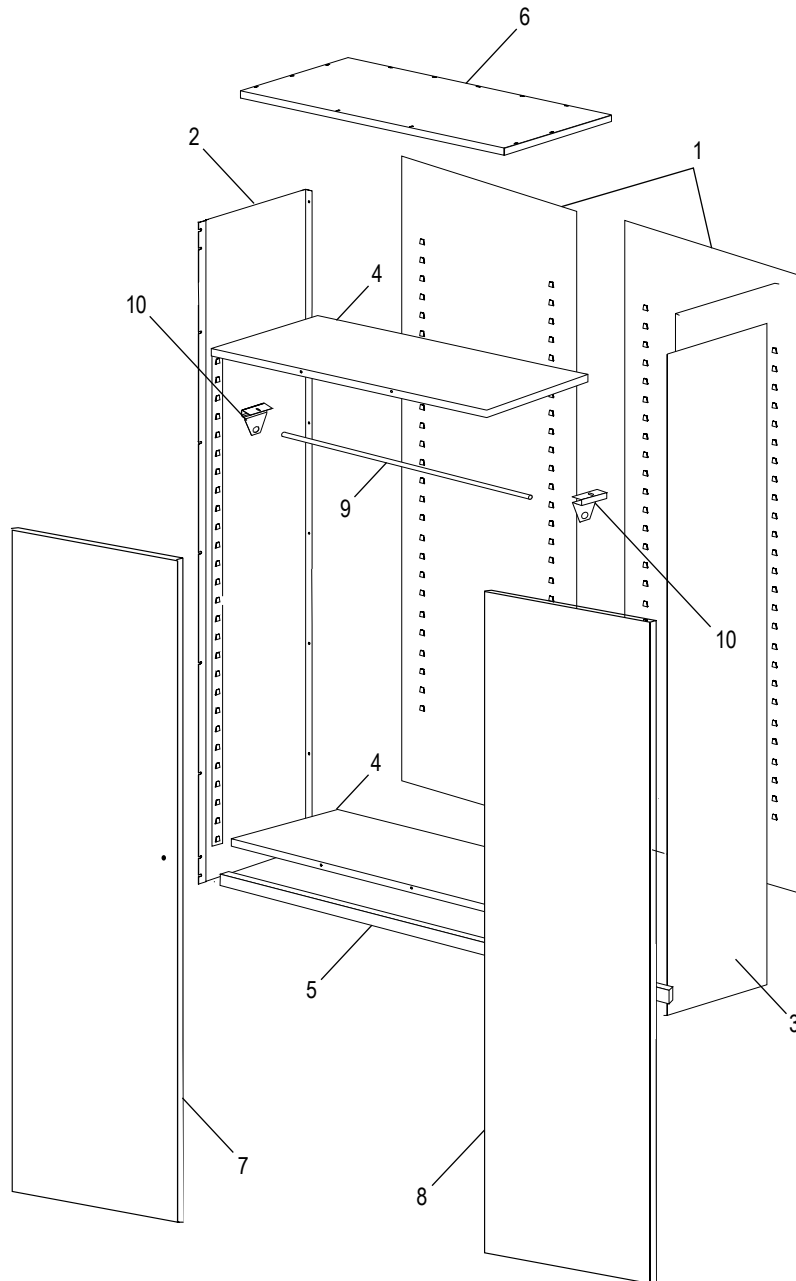

PRIMARY ASSEMBLY