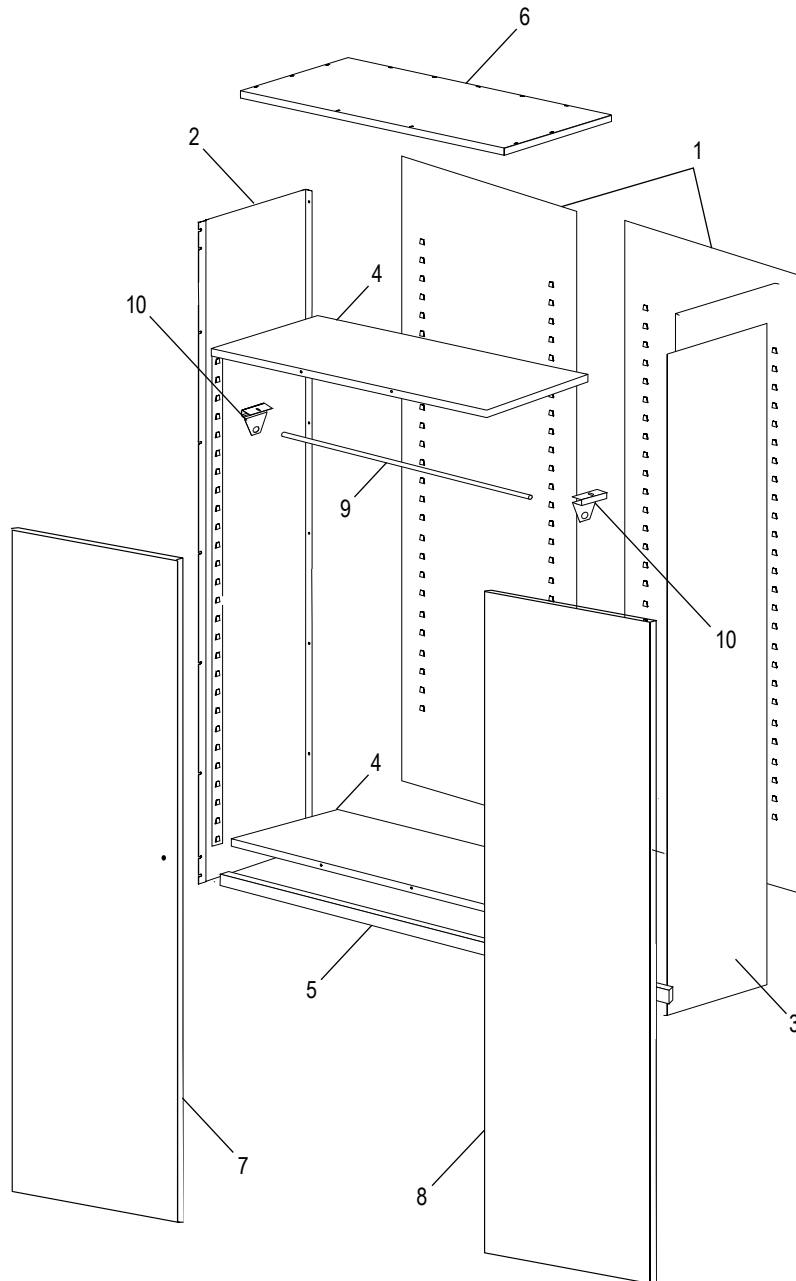

ENSAMBLE PRIMARIO