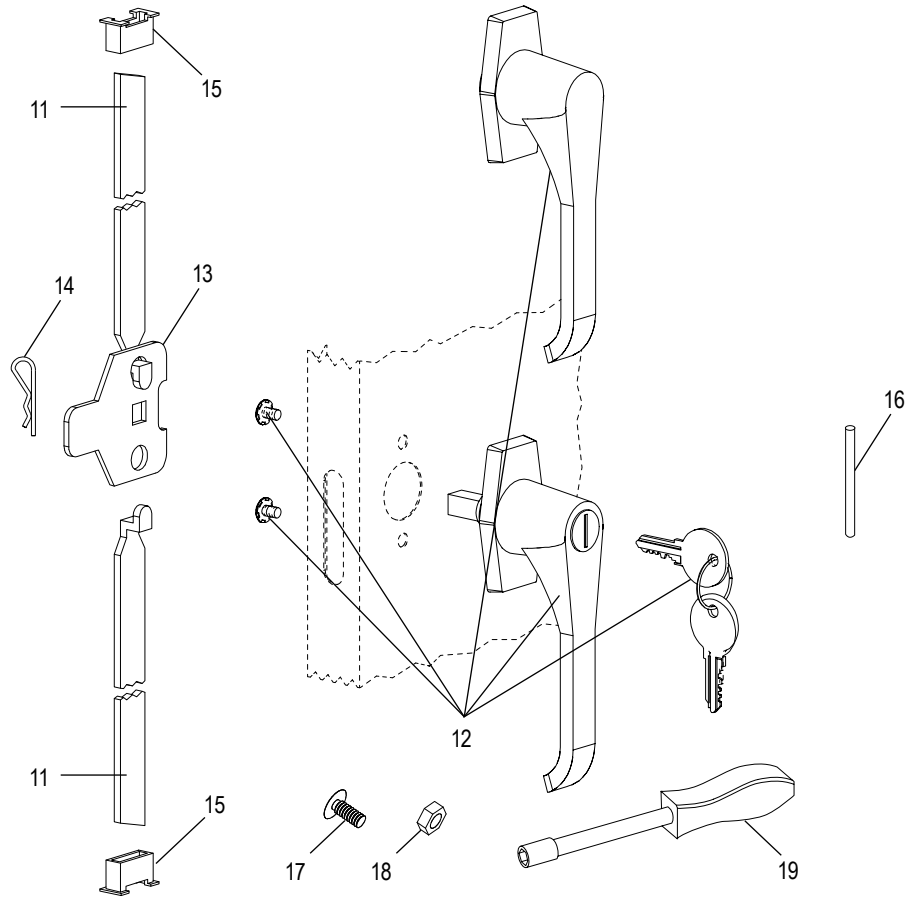

PRIMARY ASSEMBLY PARTS LIST

#	DESCRIPTION	QTY.	ULINE PART NO.	MFG. PART NO.
1	Back Panel – Black	1	-----	ICR1866-22F-2-BLACK
1	Back Panel – Gray	1	-----	ICR1866-22F-2-GRAY
1	Back Panel – Putty	1	-----	ICR1866-22F-2-PUTTY
2	Left Side – Black	1	-----	ICS 1866-BLACK
2	Left Side – Gray	1	-----	ICS 1866-GRAY
2	Left Side – Putty	1	-----	ICS 1866-PUTTY
3	Shelf – Black	3	-----	306-BLACK
3	Shelf – Gray	3	-----	306-GRAY
3	Shelf – Putty	3	-----	306-PUTTY
4	Shelf – Black	2	<a href="#">H-3617ADD-BL</a>	306-BLACK
4	Shelf – Gray	2	<a href="#">H-3617ADD-GR</a>	306-GRAY
4	Shelf – Tan	2	<a href="#">H-3617ADD-T</a>	306-PUTTY
5	Sill – Black	1	<a href="#">H-3616-SILL</a>	055SI-BLACK
5	Sill – Gray	1	<a href="#">H-3594-SILL</a>	055SI-GRAY
5	Sill – Putty	1	<a href="#">H-3616-TSILL</a>	055SI-PUTTY
6	Top – Black	1	-----	055TO-BLACK
6	Top – Gray	1	-----	055TO-GRAY
6	Top – Putty	1	-----	055TO-PUTTY
7	Left Door – Black	1	<a href="#">H-1871BL-LDR</a>	056LD-BLACK
7	Left Door – Gray	1	-----	056LD-GRAY
7	Left Door – Putty	1	-----	056LD-PUTTY
8	Right Door – Black	1	-----	056RD-BLACK
8	Right Door – Gray	1	-----	056RD-GRAY
8	Right Door – Putty	1	-----	056RD-PUTTY
9	Coat Rod	1	<a href="#">H-3616-ROD</a>	055CR
10	Coat Rod Bracket	2	<a href="#">H-1223-BRCKT</a>	045RB

**HANDLE ASSEMBLY**

#	DESCRIPTION	QTY.	ULINE PART NO.	MFG. PART NO.
11	Lock Bar (Set)	1	<a href="#">H-1223-#8</a>	043LB
12	Locking Handle with Keys and Dummy Handle (Set)	1	<a href="#">H-2217-HANDL</a>	ST-LKHND
13	Locking Cam	1	<a href="#">H-1105-13</a>	944LC
14	Cotter Pin	1	<a href="#">H-2216-CTRPN</a>	CTRPN
15	Lock Bar Guide	2	<a href="#">H-1105-15</a>	944GI
16	Hinge Pin	8	<a href="#">H-1106-16</a>	944HP
17	Bolt – #8-32 x 3/8"	27	-----	-----
18	Nut – #8-32	37	-----	-----
19	Nut Driver	1	<a href="#">H-1224-TOOL2</a>	TOOL-2
	<b>Replacement Hardware Pack (Not Included)</b> Includes: • Bolt – #8-32 x 3/8" (72) • Nut – #8-32 (72)	1	<a href="#">H-1224-19</a>	HW-72