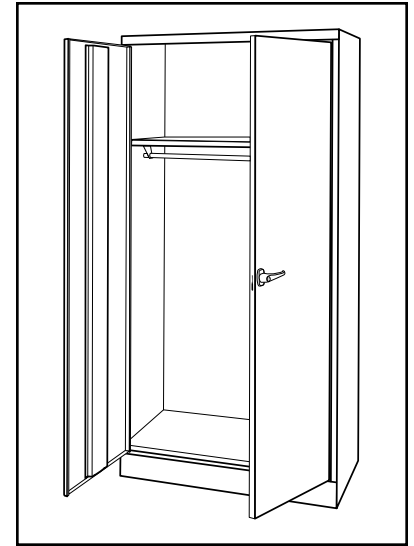

ULINE H-3616
ARMARIO TIPO
GABINETE

800-295-5510
uline.mx