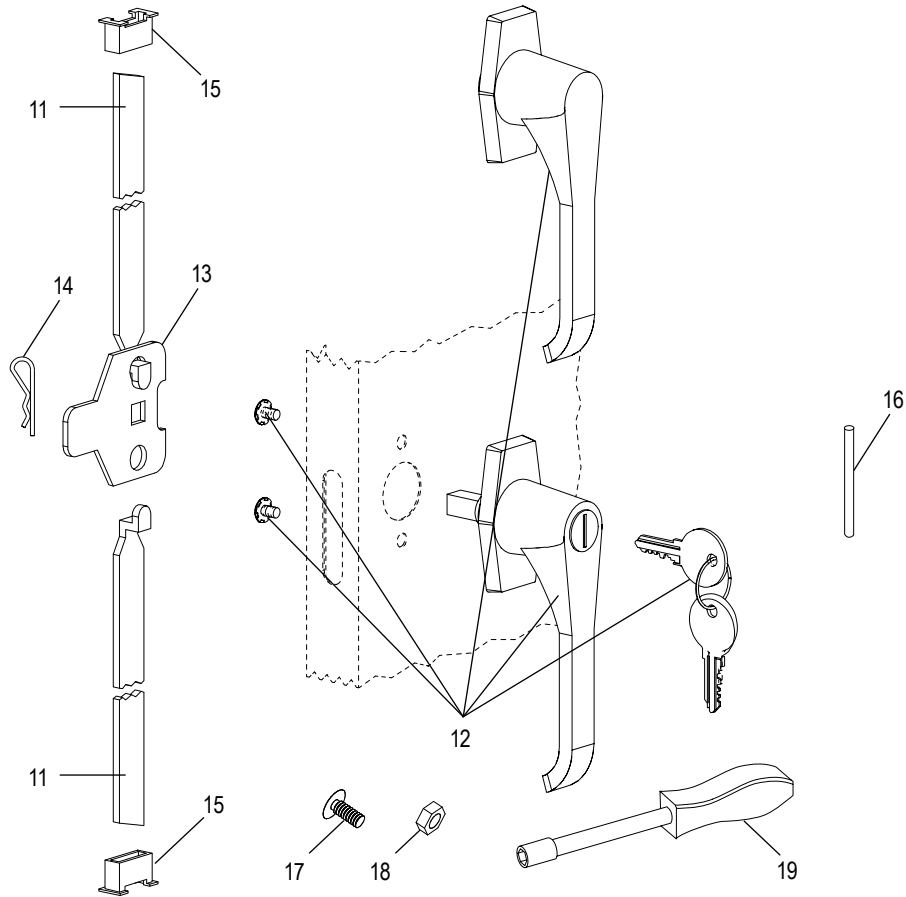

ULINE H-3616

ARMARIO TIPO GABINETE

800-295-5510
uline.mx

ENSAMBLE DEL ASA

#	DESCRIPCIÓN	CANT.	NO. DE PARTE DE ULINE	NO. DE PARTE DEL FABRICANTE
11	Barra de Seguridad (Set)	1	H-1223-#8	043LB
12	Asa con Llaves y Asa Sin Cerradura (Set)	1	H-2217-HANDL	ST-LKHND
13	Leva con Seguro	1	H-1105-13	944LC
14	Pasador de Chaveta	1	H-2216-CTRPN	CTRPN
15	Guía de la Barra de Seguridad	2	H-1105-15	944GI
16	Perno de la Bisagra	8	H-1106-16	944HP
17	Perno #8-32 x 3/8"	27	-----	-----
18	Tuerca #8-32	37	-----	-----
19	Llave de Tuercas	1	H-1224-TOOL2	TOOL-2
	Paquete de Tornillería de Reemplazo (No Se Muestra) Incluye: • 72 Pernos #8-32 x 3/8" • 72 Tuercas #8-32	1	H-1224-19	HW-72