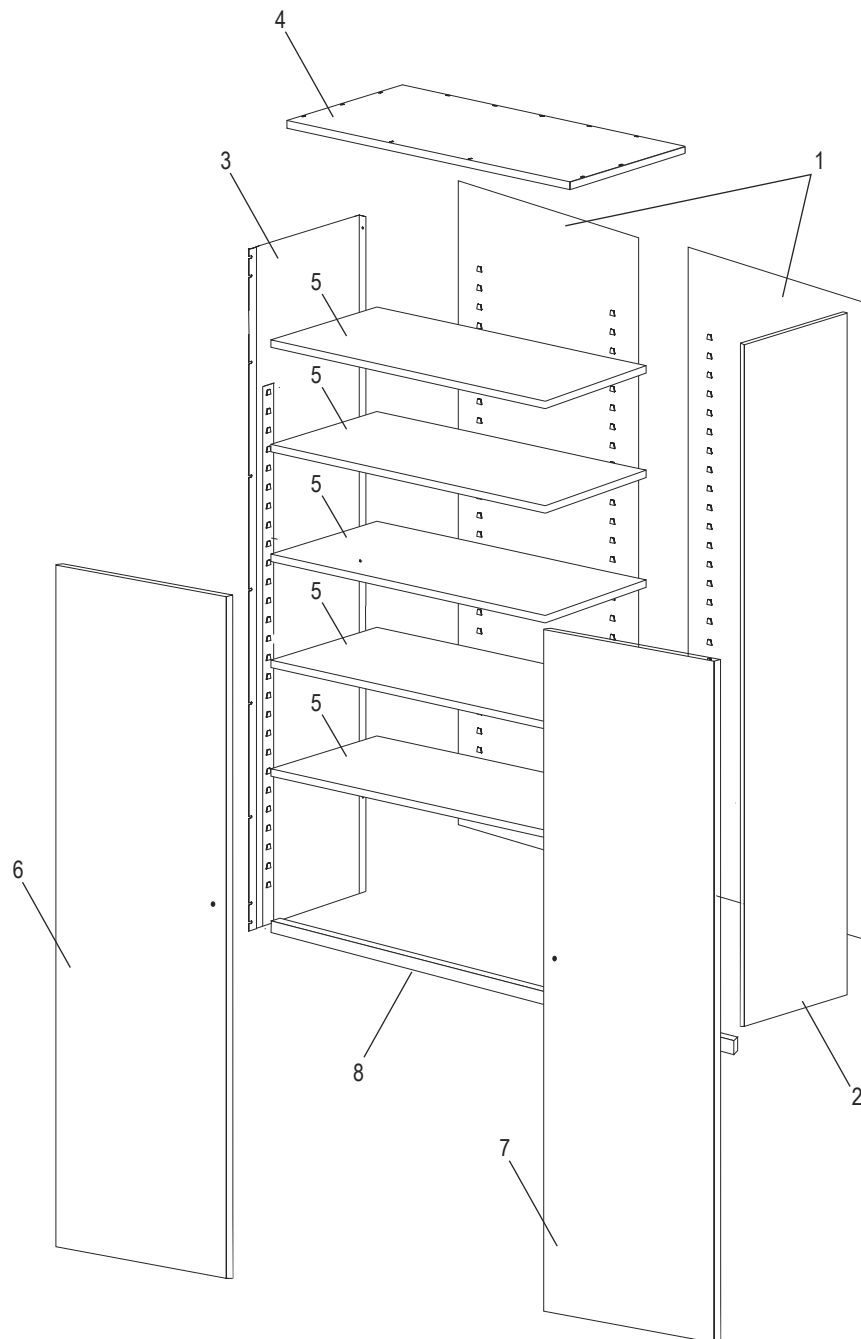

### HANDLE ASSEMBLY

#	DESCRIPTION	QTY.	ULINE PART NO.	MFG. PART NO.
9	Lock Bar (Set)	1	H-1223-#8	043LB
10	Locking Handle with Keys and Dummy Handle (Set)	1	H-2217-HANDL	043LH
11	Locking Cam	1	H-1105-13	944LC
12	Cotter Pin	1	H-2216-CTRPN	CTRPN
13	Lock Bar Guide	2	H-1105-15	944GI-2PK
14	Hinge Pin	8	H-1106-16	944HP
15	Bolt (#8-32 x 3/8")	25	-----	-----
16	Nut (#8-32)	35	-----	-----
17	Nut Driver	1	H-1224-TOOL2	TOOL-2
	Replacement Hardware Pack (Not Included) Bolts #8-32 x 3/8" (72), Nuts #8-32 (72)	1	H-1224-19	HW-72
	Extra Keys (Set of 2) (Not Shown)	1	H-1105-KEYS	-----

**ULINE** H-3617

**GABINETE DE  
ALMACENAMIENTO  
JUMBO DE USO PESADO**

800-295-5510  
uline.mx

**ENSAMBLE PRIMARIO**

**GABINETE DE  
ALMACENAMIENTO  
JUMBO DE USO PESADO****LISTA DE PARTES DEL ENSAMBLE PRIMARIO**