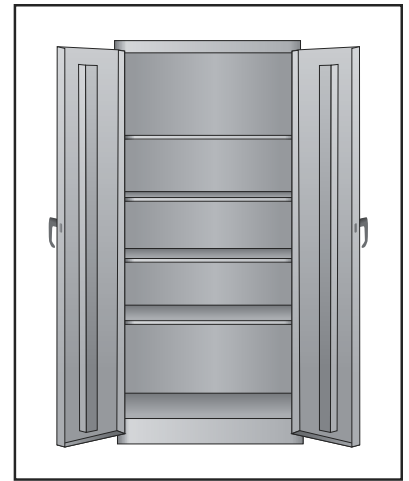

### HANDLE ASSEMBLY

#	DESCRIPTION	QTY.	ULINE PART NO.	MFG. PART NO.
9	Lock Bar (Set)	1	H-1223-#8	043LB
10	Locking Handle with Keys and Dummy Handle (Set)	1	H-2217-HANDL	043LH
11	Locking Cam	1	H-1105-13	944LC
12	Cotter Pin	1	H-2216-CTRPN	CTRPN
13	Lock Bar Guide	2	H-1105-15	944GI-2PK
14	Hinge Pin	8	H-1106-16	944HP
15	Bolt (#8-32 x 3/8")	25	-----	-----
16	Nut (#8-32)	35	-----	-----
17	Nut Driver	1	H-1224-TOOL2	TOOL-2
	Replacement Hardware Pack (Not Included) Bolts #8-32 x 3/8" (72), Nuts #8-32 (72)	1	H-1224-19	HW-72
	Extra Keys (Set of 2) (Not Shown)	1	H-1105-KEYS	-----

**ULINE** H-3617

**GABINETE DE  
ALMACENAMIENTO  
JUMBO DE USO PESADO**

800-295-5510  
uline.mx

**ENSAMBLE PRIMARIO**

**GABINETE DE  
ALMACENAMIENTO  
JUMBO DE USO PESADO****LISTA DE PARTES DEL ENSAMBLE PRIMARIO**