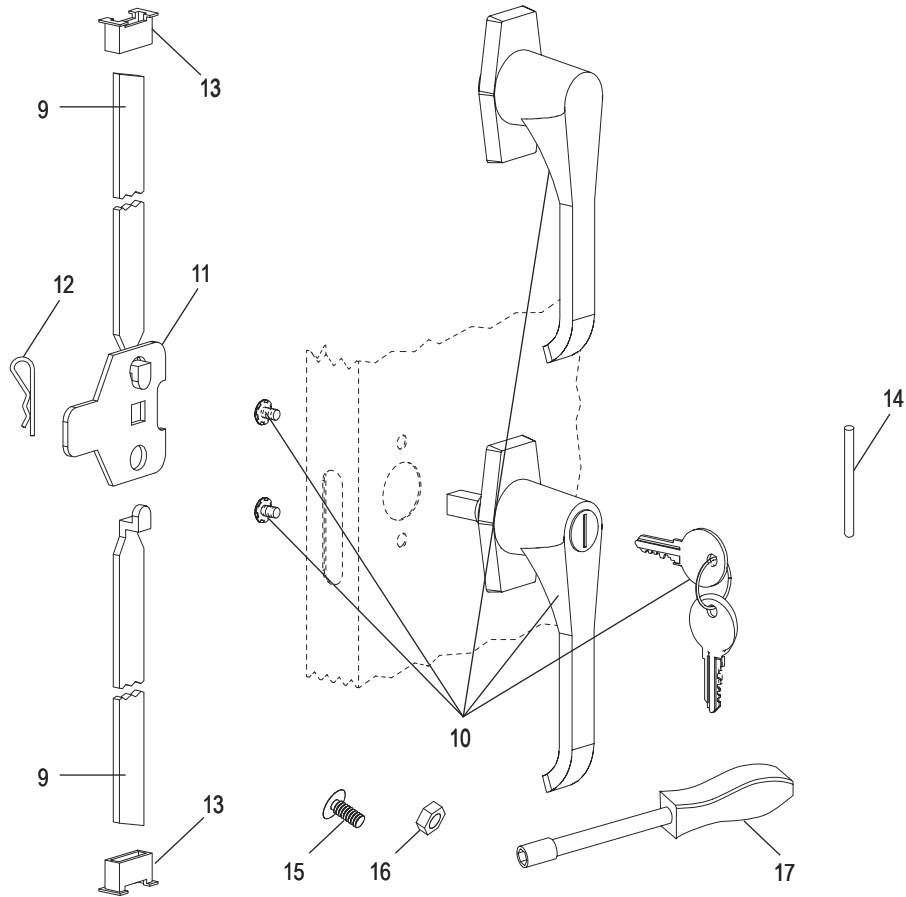

GABINETE DE ALMACENAMIENTO JUMBO DE USO PESADO

800-295-5510
uline.mx

ENSAMBLE DEL ASA

#	DESCRIPCIÓN	CANT.	NO. DE PARTE DE ULINE	NO. DE PARTE DEL FABRICANTE
9	Barra de Seguridad (Set)	1	H-1223-#8	043LB
10	Asa de Bloqueo con Llaves y Asa Inactiva (Set)	1	H-2217-HANDL	043LH
11	Leva con Seguro	1	H-1105-13	944LC
12	Pasador de Chaveta	1	H-2216-CTRPN	CTRPN
13	Guía de la Barra de Seguridad	2	H-1105-15	944GI-2PK
14	Pasador de la Bisagra	8	H-1106-16	944HP
15	Perno (#8-32 x 3/8")	25	-----	-----
16	Tuerca (#8-32)	35	-----	-----
17	Llave de Tuercas	1	H-1224-TOOL2	TOOL-2
	Paquete de Tornillería de Reemplazo (No Incluido) Pernos #8-32 x 3/8" (72), Tuercas #8-32 (72)	1	H-1224-19	HW-72
	Llaves Adicionales (Set de 2) (No Se Muestran)	1	H-1105-KEYS	-----