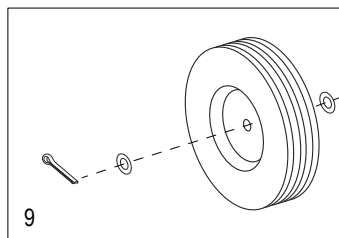

ULINE H-4124

3-IN-1 ALUMINUM HAND TRUCK

WITH SOLID RUBBER WHEELS

1-800-295-5510
uline.com

ULINE H-4124
**3-IN-1 ALUMINUM
HAND TRUCK**

1-800-295-5510
uline.com

WITH SOLID RUBBER WHEELS

#	DESCRIPTION	QTY.	ULINE PART NO.	MFG. PART NO.
1	Handle Hardware Kit Includes: • Handle (1) • Bolts (2) • Locknuts (2)	1	H-4344	H-4344
2	Back Frame Hardware Kit Includes: • Back Frame (1) • Plastic Caps (2) • Y Bracket Supports (2) • Bolts (4) • Locknuts (4)	1	H-4349	H-4349
3	Swivel Caster	2	H-4343	H-4343
4	Support Bar Hardware Kit Includes: • Support Bar (1) • Support Bar Bolts (2) • Support Bar Locknuts (2) • L Brackets (2) • L Bracket Bolts (4) • L Bracket Locknuts (4)	1	H-4350	H-4350
5	Handle w/ Locking Mechanism Hardware Kit Includes: • Handle w/ Locking Mechanism (1) • Handle Reinforcements (2) • Handle Bolts (4) • Handle Locknuts (4) • Guard Plate (1) • Guard Plate Bolts (2) • Guard Plate Locknuts (2)	1	H-4348	H-4348
6	Retaining Latch Hardware Kit Includes: • Retaining Latch ("L" Bolt) (1) • Locknut (1) • Wing Nut (1) • Acorn Nut (1) • Washer (1) • Lock Washer (1)	1	H-4346	H-4346
7	Frame Kit Includes: • Frame (1) • Plastic Caps (2)	1	H-4345	H-4345
8	Axle / Wheel Hardware Kit Includes: • Axle (1) • Right Axle Support (1) • Left Axle Support (1) • Frame Reinforcements (2) • Bolts (4) • Locknuts (4) • Washers (8) • Round Pins (2) • Cotter Pins (2)	1	H-3199AXLEKT	H-3199AXLEKT