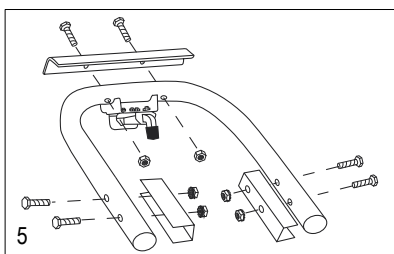

ULINE H-4124

3-IN-1 ALUMINUM HAND TRUCK

WITH SOLID RUBBER WHEELS

1-800-295-5510
uline.com

ULINE H-4124
**3-IN-1 ALUMINUM
HAND TRUCK**

1-800-295-5510
uline.com

WITH SOLID RUBBER WHEELS

#	DESCRIPTION	QTY.	ULINE PART NO.	MFG. PART NO.
1	Handle Hardware Kit Includes: • Handle (1) • Bolts (2) • Locknuts (2)	1	H-4344	H-4344
2	Back Frame Hardware Kit Includes: • Back Frame (1) • Plastic Caps (2) • Y Bracket Supports (2) • Bolts (4) • Locknuts (4)	1	H-4349	H-4349
3	Swivel Caster	2	H-4343	H-4343
4	Support Bar Hardware Kit Includes: • Support Bar (1) • Support Bar Bolts (2) • Support Bar Locknuts (2) • L Brackets (2) • L Bracket Bolts (4) • L Bracket Locknuts (4)	1	H-4350	H-4350
5	Handle w/ Locking Mechanism Hardware Kit Includes: • Handle w/ Locking Mechanism (1) • Handle Reinforcements (2) • Handle Bolts (4) • Handle Locknuts (4) • Guard Plate (1) • Guard Plate Bolts (2) • Guard Plate Locknuts (2)	1	H-4348	H-4348
6	Retaining Latch Hardware Kit Includes: • Retaining Latch ("L" Bolt) (1) • Locknut (1) • Wing Nut (1) • Acorn Nut (1) • Washer (1) • Lock Washer (1)	1	H-4346	H-4346
7	Frame Kit Includes: • Frame (1) • Plastic Caps (2)	1	H-4345	H-4345
8	Axle / Wheel Hardware Kit Includes: • Axle (1) • Right Axle Support (1) • Left Axle Support (1) • Frame Reinforcements (2) • Bolts (4) • Locknuts (4) • Washers (8) • Round Pins (2) • Cotter Pins (2)	1	H-3199AXLEKT	H-3199AXLEKT

ULINE H-4124
**3-IN-1 ALUMINUM
HAND TRUCK**

1-800-295-5510
uline.com

WITH SOLID RUBBER WHEELS

#	DESCRIPTION	QTY.	ULINE PART NO.	MFG. PART NO.
9	Wheel Hardware Kit* Includes: <ul style="list-style-type: none">• Wheel (1)• Washers (2)• Spacer (1)• Cotter Pin (1)	2	H-3358	CXR/W005P
10	Nose Plate	1	H-1363-NOSE	M2Y/HS-01-P041UL
11	Folding Nose Extension Hardware Kit Includes: <ul style="list-style-type: none">• Folding Nose Extension (1)• Fasteners (2)• Bolts (2)• Locknuts (2)	1	H-4347	H-4347