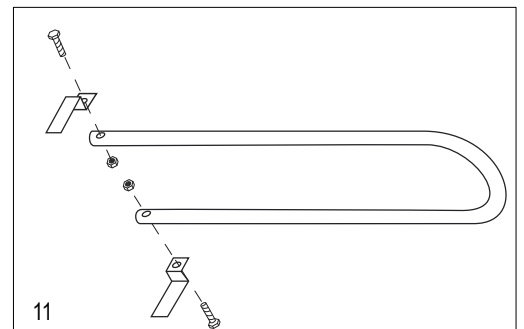

ULINE H-4124
DIABLITO 3-EN-1
DE ALUMINIO
CON LLANTAS DE GOMA SÓLIDA

800-295-5510
uline.mx

#	DESCRIPCIÓN	CANT.	NO. DE PARTE DE ULINE	NO. DE PARTE DEL FABRICANTE
1	Kit de accesorios del asa Incluye: • Asa (1) • Pernos (2) • Tuercas de seguridad (2)	1	H-4344	H-4344
2	Kit de accesorios del armazón trasero Incluye: • Armazón trasero (1) • Tapas de plástico (2) • Soportes de apoyo en Y (2) • Pernos (4) • Tuercas de seguridad (4)	1	H-4349	H-4349
3	Rueda Giratoria	2	H-4343	H-4343
4	Kit de accesorios de la barra de soporte Incluye: • Barra de soporte (1) • Pernos para la barra de soporte (2) • Tuercas de seguridad para la barra de soporte (2) • Soportes en L (2) • Pernos para los soportes en L (4) • Tuercas de seguridad para los soportes en L (4)	1	H-4350	H-4350
5	Kit de accesorios para el asa con mecanismo de bloqueo Incluye: • Asa con mecanismo de bloqueo (1) • Refuerzos para el asa (2) • Pernos para el asa (4) • Tuercas de seguridad para el asa (4) • Placa protectora (1) • Pernos para la placa protectora (2) • Tuercas de seguridad para la placa protectora (2)	1	H-4348	H-4348
6	Kit de Accesorios Para el Cerrojo Retenedor Incluye: • Cerrojo Retenedor (Perno en "L") (1) • Tuerca de Seguridad (1) • Tuerca de Mariposa (1) • Tuerca Ciega (1) • Rondana (1) • Arandela de Seguridad (1)	1	H-4346	H-4346
7	Kit del armazón Incluye: • Armazón (1) • Tapas de plástico (2)	1	H-4345	H-4345
8	Kit de accesorios para eje/llanta Incluye: • Eje (1) • Soporte para eje derecho (1) • Soporte para eje izquierdo (1) • Refuerzos para armazón (2) • Pernos (4) • Tuercas de seguridad (4) • Rondanas (8) • Pasadores redondos (2) • Pasadores de chaveta (2)	1	H-3199AXLEKT	H-3199AXLEKT