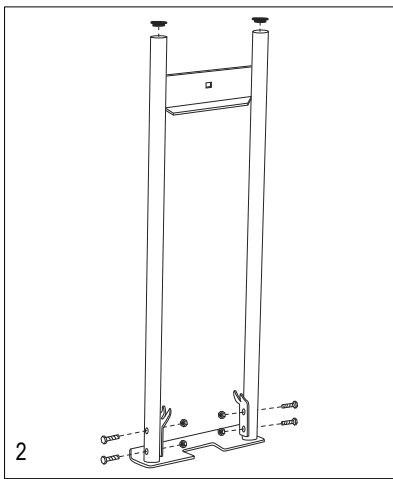

ULINE H-4124
DIABLITO 3-EN-1
DE ALUMINIO
CON LLANTAS DE GOMA SÓLIDA

800-295-5510
uline.mx

#	DESCRIPCIÓN	CANT.	NO. DE PARTE DE ULINE	NO. DE PARTE DEL FABRICANTE
1	Kit de accesorios del asa Incluye: • Asa (1) • Pernos (2) • Tuercas de seguridad (2)	1	H-4344	H-4344
2	Kit de accesorios del armazón trasero Incluye: • Armazón trasero (1) • Tapas de plástico (2) • Soportes de apoyo en Y (2) • Pernos (4) • Tuercas de seguridad (4)	1	H-4349	H-4349
3	Rueda Giratoria	2	H-4343	H-4343
4	Kit de accesorios de la barra de soporte Incluye: • Barra de soporte (1) • Pernos para la barra de soporte (2) • Tuercas de seguridad para la barra de soporte (2) • Soportes en L (2) • Pernos para los soportes en L (4) • Tuercas de seguridad para los soportes en L (4)	1	H-4350	H-4350
5	Kit de accesorios para el asa con mecanismo de bloqueo Incluye: • Asa con mecanismo de bloqueo (1) • Refuerzos para el asa (2) • Pernos para el asa (4) • Tuercas de seguridad para el asa (4) • Placa protectora (1) • Pernos para la placa protectora (2) • Tuercas de seguridad para la placa protectora (2)	1	H-4348	H-4348
6	Kit de Accesorios Para el Cerrojo Retenedor Incluye: • Cerrojo Retenedor (Perno en "L") (1) • Tuerca de Seguridad (1) • Tuerca de Mariposa (1) • Tuerca Ciega (1) • Rondana (1) • Arandela de Seguridad (1)	1	H-4346	H-4346
7	Kit del armazón Incluye: • Armazón (1) • Tapas de plástico (2)	1	H-4345	H-4345
8	Kit de accesorios para eje/llanta Incluye: • Eje (1) • Soporte para eje derecho (1) • Soporte para eje izquierdo (1) • Refuerzos para armazón (2) • Pernos (4) • Tuercas de seguridad (4) • Rondanas (8) • Pasadores redondos (2) • Pasadores de chaveta (2)	1	H-3199AXLEKT	H-3199AXLEKT