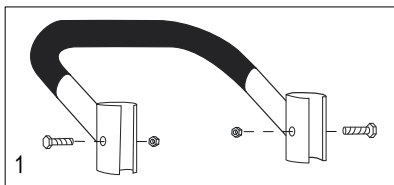

ULINE H-4124

3-IN-1 ALUMINUM HAND TRUCK

WITH SOLID RUBBER WHEELS

1-800-295-5510
uline.com

ULINE H-4124
**3-IN-1 ALUMINUM
HAND TRUCK**

1-800-295-5510
uline.com

WITH SOLID RUBBER WHEELS

#	DESCRIPTION	QTY.	ULINE PART NO.	MFG. PART NO.
1	Handle Hardware Kit Includes: • Handle (1) • Bolts (2) • Locknuts (2)	1	H-4344	H-4344
2	Back Frame Hardware Kit Includes: • Back Frame (1) • Plastic Caps (2) • Y Bracket Supports (2) • Bolts (4) • Locknuts (4)	1	H-4349	H-4349
3	Swivel Caster	2	H-4343	H-4343
4	Support Bar Hardware Kit Includes: • Support Bar (1) • Support Bar Bolts (2) • Support Bar Locknuts (2) • L Brackets (2) • L Bracket Bolts (4) • L Bracket Locknuts (4)	1	H-4350	H-4350
5	Handle w/ Locking Mechanism Hardware Kit Includes: • Handle w/ Locking Mechanism (1) • Handle Reinforcements (2) • Handle Bolts (4) • Handle Locknuts (4) • Guard Plate (1) • Guard Plate Bolts (2) • Guard Plate Locknuts (2)	1	H-4348	H-4348
6	Retaining Latch Hardware Kit Includes: • Retaining Latch ("L" Bolt) (1) • Locknut (1) • Wing Nut (1) • Acorn Nut (1) • Washer (1) • Lock Washer (1)	1	H-4346	H-4346
7	Frame Kit Includes: • Frame (1) • Plastic Caps (2)	1	H-4345	H-4345
8	Axle / Wheel Hardware Kit Includes: • Axle (1) • Right Axle Support (1) • Left Axle Support (1) • Frame Reinforcements (2) • Bolts (4) • Locknuts (4) • Washers (8) • Round Pins (2) • Cotter Pins (2)	1	H-3199AXLEKT	H-3199AXLEKT