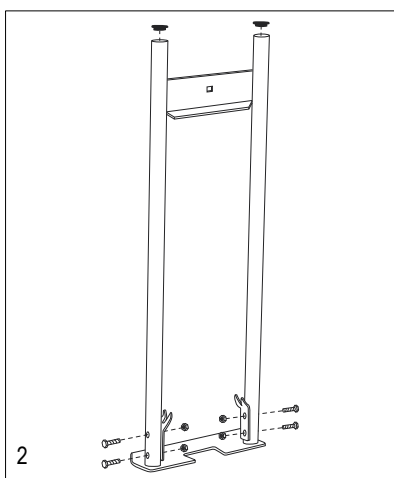

ULINE H-4124

3-IN-1 ALUMINUM HAND TRUCK

WITH SOLID RUBBER WHEELS

1-800-295-5510
uline.com

ULINE H-4124
**3-IN-1 ALUMINUM
HAND TRUCK**

1-800-295-5510
uline.com

WITH SOLID RUBBER WHEELS

#	DESCRIPTION	QTY.	ULINE PART NO.	MFG. PART NO.
1	Handle Hardware Kit Includes: • Handle (1) • Bolts (2) • Locknuts (2)	1	H-4344	H-4344
2	Back Frame Hardware Kit Includes: • Back Frame (1) • Plastic Caps (2) • Y Bracket Supports (2) • Bolts (4) • Locknuts (4)	1	H-4349	H-4349
3	Swivel Caster	2	H-4343	H-4343
4	Support Bar Hardware Kit Includes: • Support Bar (1) • Support Bar Bolts (2) • Support Bar Locknuts (2) • L Brackets (2) • L Bracket Bolts (4) • L Bracket Locknuts (4)	1	H-4350	H-4350
5	Handle w/ Locking Mechanism Hardware Kit Includes: • Handle w/ Locking Mechanism (1) • Handle Reinforcements (2) • Handle Bolts (4) • Handle Locknuts (4) • Guard Plate (1) • Guard Plate Bolts (2) • Guard Plate Locknuts (2)	1	H-4348	H-4348
6	Retaining Latch Hardware Kit Includes: • Retaining Latch ("L" Bolt) (1) • Locknut (1) • Wing Nut (1) • Acorn Nut (1) • Washer (1) • Lock Washer (1)	1	H-4346	H-4346
7	Frame Kit Includes: • Frame (1) • Plastic Caps (2)	1	H-4345	H-4345
8	Axle / Wheel Hardware Kit Includes: • Axle (1) • Right Axle Support (1) • Left Axle Support (1) • Frame Reinforcements (2) • Bolts (4) • Locknuts (4) • Washers (8) • Round Pins (2) • Cotter Pins (2)	1	H-3199AXLEKT	H-3199AXLEKT

ULINE H-4124
**3-IN-1 ALUMINUM
HAND TRUCK**

1-800-295-5510
uline.com

WITH SOLID RUBBER WHEELS

#	DESCRIPTION	QTY.	ULINE PART NO.	MFG. PART NO.
9	Wheel Hardware Kit* Includes: <ul style="list-style-type: none">• Wheel (1)• Washers (2)• Spacer (1)• Cotter Pin (1)	2	H-3358	CXR/W005P
10	Nose Plate	1	H-1363-NOSE	M2Y/HS-01-P041UL
11	Folding Nose Extension Hardware Kit Includes: <ul style="list-style-type: none">• Folding Nose Extension (1)• Fasteners (2)• Bolts (2)• Locknuts (2)	1	H-4347	H-4347