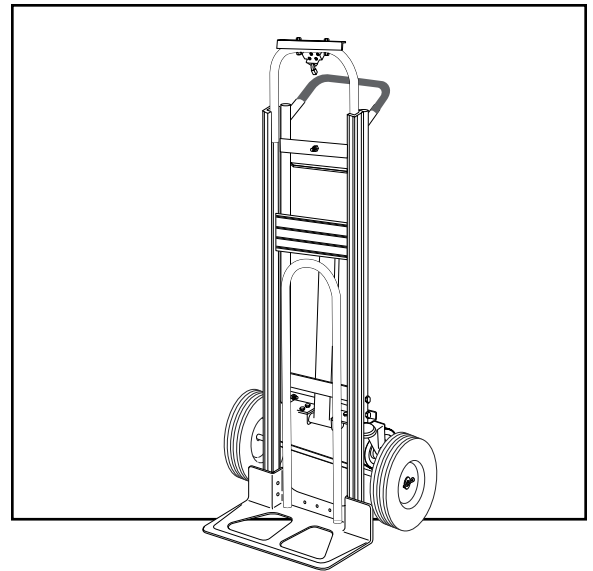

ULINE H-4124
DIABLITO 3-EN-1
DE ALUMINIO
CON LLANTAS DE GOMA SÓLIDA

800-295-5510
uline.mx

#	DESCRIPCIÓN	CANT.	NO. DE PARTE DE ULINE	NO. DE PARTE DEL FABRICANTE
1	Kit de accesorios del asa Incluye: • Asa (1) • Pernos (2) • Tuercas de seguridad (2)	1	H-4344	H-4344
2	Kit de accesorios del armazón trasero Incluye: • Armazón trasero (1) • Tapas de plástico (2) • Soportes de apoyo en Y (2) • Pernos (4) • Tuercas de seguridad (4)	1	H-4349	H-4349
3	Rueda Giratoria	2	H-4343	H-4343
4	Kit de accesorios de la barra de soporte Incluye: • Barra de soporte (1) • Pernos para la barra de soporte (2) • Tuercas de seguridad para la barra de soporte (2) • Soportes en L (2) • Pernos para los soportes en L (4) • Tuercas de seguridad para los soportes en L (4)	1	H-4350	H-4350
5	Kit de accesorios para el asa con mecanismo de bloqueo Incluye: • Asa con mecanismo de bloqueo (1) • Refuerzos para el asa (2) • Pernos para el asa (4) • Tuercas de seguridad para el asa (4) • Placa protectora (1) • Pernos para la placa protectora (2) • Tuercas de seguridad para la placa protectora (2)	1	H-4348	H-4348
6	Kit de Accesorios Para el Cerrojo Retenedor Incluye: • Cerrojo Retenedor (Perno en "L") (1) • Tuerca de Seguridad (1) • Tuerca de Mariposa (1) • Tuerca Ciega (1) • Rondana (1) • Arandela de Seguridad (1)	1	H-4346	H-4346
7	Kit del armazón Incluye: • Armazón (1) • Tapas de plástico (2)	1	H-4345	H-4345
8	Kit de accesorios para eje/llanta Incluye: • Eje (1) • Soporte para eje derecho (1) • Soporte para eje izquierdo (1) • Refuerzos para armazón (2) • Pernos (4) • Tuercas de seguridad (4) • Rondanas (8) • Pasadores redondos (2) • Pasadores de chaveta (2)	1	H-3199AXLEKT	H-3199AXLEKT