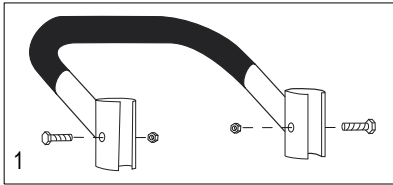

ULINE H-4124
DIABLITO 3-EN-1
DE ALUMINIO
CON LLANTAS DE GOMA SÓLIDA

800-295-5510
uline.mx

#	DESCRIPCIÓN	CANT.	NO. DE PARTE DE ULINE	NO. DE PARTE DEL FABRICANTE
1	Kit de accesorios del asa Incluye: • Asa (1) • Pernos (2) • Tuercas de seguridad (2)	1	H-4344	H-4344
2	Kit de accesorios del armazón trasero Incluye: • Armazón trasero (1) • Tapas de plástico (2) • Soportes de apoyo en Y (2) • Pernos (4) • Tuercas de seguridad (4)	1	H-4349	H-4349
3	Rueda Giratoria	2	H-4343	H-4343
4	Kit de accesorios de la barra de soporte Incluye: • Barra de soporte (1) • Pernos para la barra de soporte (2) • Tuercas de seguridad para la barra de soporte (2) • Soportes en L (2) • Pernos para los soportes en L (4) • Tuercas de seguridad para los soportes en L (4)	1	H-4350	H-4350
5	Kit de accesorios para el asa con mecanismo de bloqueo Incluye: • Asa con mecanismo de bloqueo (1) • Refuerzos para el asa (2) • Pernos para el asa (4) • Tuercas de seguridad para el asa (4) • Placa protectora (1) • Pernos para la placa protectora (2) • Tuercas de seguridad para la placa protectora (2)	1	H-4348	H-4348
6	Kit de Accesorios Para el Cerrojo Retenedor Incluye: • Cerrojo Retenedor (Perno en "L") (1) • Tuerca de Seguridad (1) • Tuerca de Mariposa (1) • Tuerca Ciega (1) • Rondana (1) • Arandela de Seguridad (1)	1	H-4346	H-4346
7	Kit del armazón Incluye: • Armazón (1) • Tapas de plástico (2)	1	H-4345	H-4345
8	Kit de accesorios para eje/llanta Incluye: • Eje (1) • Soporte para eje derecho (1) • Soporte para eje izquierdo (1) • Refuerzos para armazón (2) • Pernos (4) • Tuercas de seguridad (4) • Rondanas (8) • Pasadores redondos (2) • Pasadores de chaveta (2)	1	H-3199AXLEKT	H-3199AXLEKT