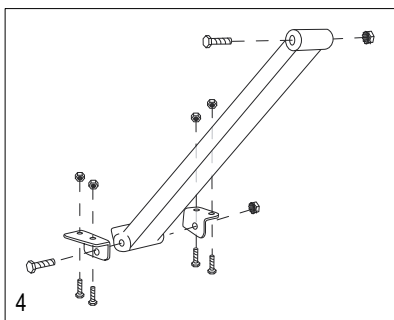

ULINE H-4124

3-IN-1 ALUMINUM HAND TRUCK

WITH SOLID RUBBER WHEELS

1-800-295-5510
uline.com

ULINE H-4124
**3-IN-1 ALUMINUM
HAND TRUCK**

1-800-295-5510
uline.com

WITH SOLID RUBBER WHEELS

#	DESCRIPTION	QTY.	ULINE PART NO.	MFG. PART NO.
1	Handle Hardware Kit Includes: • Handle (1) • Bolts (2) • Locknuts (2)	1	H-4344	H-4344
2	Back Frame Hardware Kit Includes: • Back Frame (1) • Plastic Caps (2) • Y Bracket Supports (2) • Bolts (4) • Locknuts (4)	1	H-4349	H-4349
3	Swivel Caster	2	H-4343	H-4343
4	Support Bar Hardware Kit Includes: • Support Bar (1) • Support Bar Bolts (2) • Support Bar Locknuts (2) • L Brackets (2) • L Bracket Bolts (4) • L Bracket Locknuts (4)	1	H-4350	H-4350
5	Handle w/ Locking Mechanism Hardware Kit Includes: • Handle w/ Locking Mechanism (1) • Handle Reinforcements (2) • Handle Bolts (4) • Handle Locknuts (4) • Guard Plate (1) • Guard Plate Bolts (2) • Guard Plate Locknuts (2)	1	H-4348	H-4348
6	Retaining Latch Hardware Kit Includes: • Retaining Latch ("L" Bolt) (1) • Locknut (1) • Wing Nut (1) • Acorn Nut (1) • Washer (1) • Lock Washer (1)	1	H-4346	H-4346
7	Frame Kit Includes: • Frame (1) • Plastic Caps (2)	1	H-4345	H-4345
8	Axle / Wheel Hardware Kit Includes: • Axle (1) • Right Axle Support (1) • Left Axle Support (1) • Frame Reinforcements (2) • Bolts (4) • Locknuts (4) • Washers (8) • Round Pins (2) • Cotter Pins (2)	1	H-3199AXLEKT	H-3199AXLEKT

ULINE H-4124
**3-IN-1 ALUMINUM
HAND TRUCK**

1-800-295-5510
uline.com

WITH SOLID RUBBER WHEELS

#	DESCRIPTION	QTY.	ULINE PART NO.	MFG. PART NO.
9	Wheel Hardware Kit* Includes: <ul style="list-style-type: none">• Wheel (1)• Washers (2)• Spacer (1)• Cotter Pin (1)	2	H-3358	CXR/W005P
10	Nose Plate	1	H-1363-NOSE	M2Y/HS-01-P041UL
11	Folding Nose Extension Hardware Kit Includes: <ul style="list-style-type: none">• Folding Nose Extension (1)• Fasteners (2)• Bolts (2)• Locknuts (2)	1	H-4347	H-4347