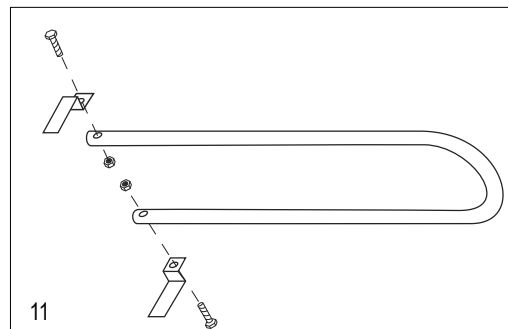

ULINE H-4124

3-IN-1 ALUMINUM HAND TRUCK

WITH SOLID RUBBER WHEELS

1-800-295-5510
uline.com

ULINE H-4124
**3-IN-1 ALUMINUM
HAND TRUCK**

1-800-295-5510
uline.com

WITH SOLID RUBBER WHEELS

#	DESCRIPTION	QTY.	ULINE PART NO.	MFG. PART NO.
1	Handle Hardware Kit Includes: • Handle (1) • Bolts (2) • Locknuts (2)	1	H-4344	H-4344
2	Back Frame Hardware Kit Includes: • Back Frame (1) • Plastic Caps (2) • Y Bracket Supports (2) • Bolts (4) • Locknuts (4)	1	H-4349	H-4349
3	Swivel Caster	2	H-4343	H-4343
4	Support Bar Hardware Kit Includes: • Support Bar (1) • Support Bar Bolts (2) • Support Bar Locknuts (2) • L Brackets (2) • L Bracket Bolts (4) • L Bracket Locknuts (4)	1	H-4350	H-4350
5	Handle w/ Locking Mechanism Hardware Kit Includes: • Handle w/ Locking Mechanism (1) • Handle Reinforcements (2) • Handle Bolts (4) • Handle Locknuts (4) • Guard Plate (1) • Guard Plate Bolts (2) • Guard Plate Locknuts (2)	1	H-4348	H-4348
6	Retaining Latch Hardware Kit Includes: • Retaining Latch ("L" Bolt) (1) • Locknut (1) • Wing Nut (1) • Acorn Nut (1) • Washer (1) • Lock Washer (1)	1	H-4346	H-4346
7	Frame Kit Includes: • Frame (1) • Plastic Caps (2)	1	H-4345	H-4345
8	Axle / Wheel Hardware Kit Includes: • Axle (1) • Right Axle Support (1) • Left Axle Support (1) • Frame Reinforcements (2) • Bolts (4) • Locknuts (4) • Washers (8) • Round Pins (2) • Cotter Pins (2)	1	H-3199AXLEKT	H-3199AXLEKT

ULINE H-4124
**3-IN-1 ALUMINUM
HAND TRUCK**

1-800-295-5510
uline.com

WITH SOLID RUBBER WHEELS

#	DESCRIPTION	QTY.	ULINE PART NO.	MFG. PART NO.
9	Wheel Hardware Kit* Includes: <ul style="list-style-type: none">• Wheel (1)• Washers (2)• Spacer (1)• Cotter Pin (1)	2	H-3358	CXR/W005P
10	Nose Plate	1	H-1363-NOSE	M2Y/HS-01-P041UL
11	Folding Nose Extension Hardware Kit Includes: <ul style="list-style-type: none">• Folding Nose Extension (1)• Fasteners (2)• Bolts (2)• Locknuts (2)	1	H-4347	H-4347