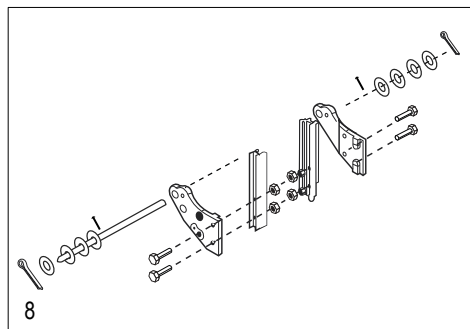

ULINE H-4124
DIABLITO 3-EN-1
DE ALUMINIO
CON LLANTAS DE GOMA SÓLIDA

800-295-5510
uline.mx

#	DESCRIPCIÓN	CANT.	NO. DE PARTE DE ULINE	NO. DE PARTE DEL FABRICANTE
1	Kit de accesorios del asa Incluye: • Asa (1) • Pernos (2) • Tuercas de seguridad (2)	1	H-4344	H-4344
2	Kit de accesorios del armazón trasero Incluye: • Armazón trasero (1) • Tapas de plástico (2) • Soportes de apoyo en Y (2) • Pernos (4) • Tuercas de seguridad (4)	1	H-4349	H-4349
3	Rueda Giratoria	2	H-4343	H-4343
4	Kit de accesorios de la barra de soporte Incluye: • Barra de soporte (1) • Pernos para la barra de soporte (2) • Tuercas de seguridad para la barra de soporte (2) • Soportes en L (2) • Pernos para los soportes en L (4) • Tuercas de seguridad para los soportes en L (4)	1	H-4350	H-4350
5	Kit de accesorios para el asa con mecanismo de bloqueo Incluye: • Asa con mecanismo de bloqueo (1) • Refuerzos para el asa (2) • Pernos para el asa (4) • Tuercas de seguridad para el asa (4) • Placa protectora (1) • Pernos para la placa protectora (2) • Tuercas de seguridad para la placa protectora (2)	1	H-4348	H-4348
6	Kit de Accesorios Para el Cerrojo Retenedor Incluye: • Cerrojo Retenedor (Perno en "L") (1) • Tuerca de Seguridad (1) • Tuerca de Mariposa (1) • Tuerca Ciega (1) • Rondana (1) • Arandela de Seguridad (1)	1	H-4346	H-4346
7	Kit del armazón Incluye: • Armazón (1) • Tapas de plástico (2)	1	H-4345	H-4345
8	Kit de accesorios para eje/llanta Incluye: • Eje (1) • Soporte para eje derecho (1) • Soporte para eje izquierdo (1) • Refuerzos para armazón (2) • Pernos (4) • Tuercas de seguridad (4) • Rondanas (8) • Pasadores redondos (2) • Pasadores de chaveta (2)	1	H-3199AXLEKT	H-3199AXLEKT