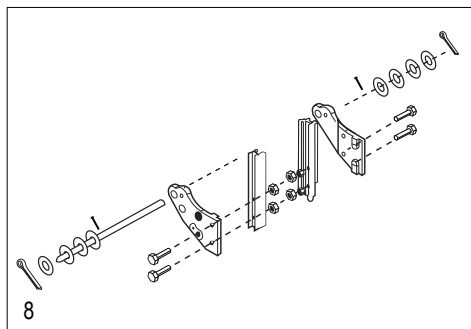

ULINE H-4124

3-IN-1 ALUMINUM HAND TRUCK

WITH SOLID RUBBER WHEELS

1-800-295-5510
uline.com

ULINE H-4124
**3-IN-1 ALUMINUM
HAND TRUCK**

1-800-295-5510
uline.com

WITH SOLID RUBBER WHEELS

#	DESCRIPTION	QTY.	ULINE PART NO.	MFG. PART NO.
1	Handle Hardware Kit Includes: • Handle (1) • Bolts (2) • Locknuts (2)	1	H-4344	H-4344
2	Back Frame Hardware Kit Includes: • Back Frame (1) • Plastic Caps (2) • Y Bracket Supports (2) • Bolts (4) • Locknuts (4)	1	H-4349	H-4349
3	Swivel Caster	2	H-4343	H-4343
4	Support Bar Hardware Kit Includes: • Support Bar (1) • Support Bar Bolts (2) • Support Bar Locknuts (2) • L Brackets (2) • L Bracket Bolts (4) • L Bracket Locknuts (4)	1	H-4350	H-4350
5	Handle w/ Locking Mechanism Hardware Kit Includes: • Handle w/ Locking Mechanism (1) • Handle Reinforcements (2) • Handle Bolts (4) • Handle Locknuts (4) • Guard Plate (1) • Guard Plate Bolts (2) • Guard Plate Locknuts (2)	1	H-4348	H-4348
6	Retaining Latch Hardware Kit Includes: • Retaining Latch ("L" Bolt) (1) • Locknut (1) • Wing Nut (1) • Acorn Nut (1) • Washer (1) • Lock Washer (1)	1	H-4346	H-4346
7	Frame Kit Includes: • Frame (1) • Plastic Caps (2)	1	H-4345	H-4345
8	Axle / Wheel Hardware Kit Includes: • Axle (1) • Right Axle Support (1) • Left Axle Support (1) • Frame Reinforcements (2) • Bolts (4) • Locknuts (4) • Washers (8) • Round Pins (2) • Cotter Pins (2)	1	H-3199AXLEKT	H-3199AXLEKT

ULINE H-4124
**3-IN-1 ALUMINUM
HAND TRUCK**

1-800-295-5510
uline.com

WITH SOLID RUBBER WHEELS

#	DESCRIPTION	QTY.	ULINE PART NO.	MFG. PART NO.
9	Wheel Hardware Kit* Includes: <ul style="list-style-type: none">• Wheel (1)• Washers (2)• Spacer (1)• Cotter Pin (1)	2	H-3358	CXR/W005P
10	Nose Plate	1	H-1363-NOSE	M2Y/HS-01-P041UL
11	Folding Nose Extension Hardware Kit Includes: <ul style="list-style-type: none">• Folding Nose Extension (1)• Fasteners (2)• Bolts (2)• Locknuts (2)	1	H-4347	H-4347