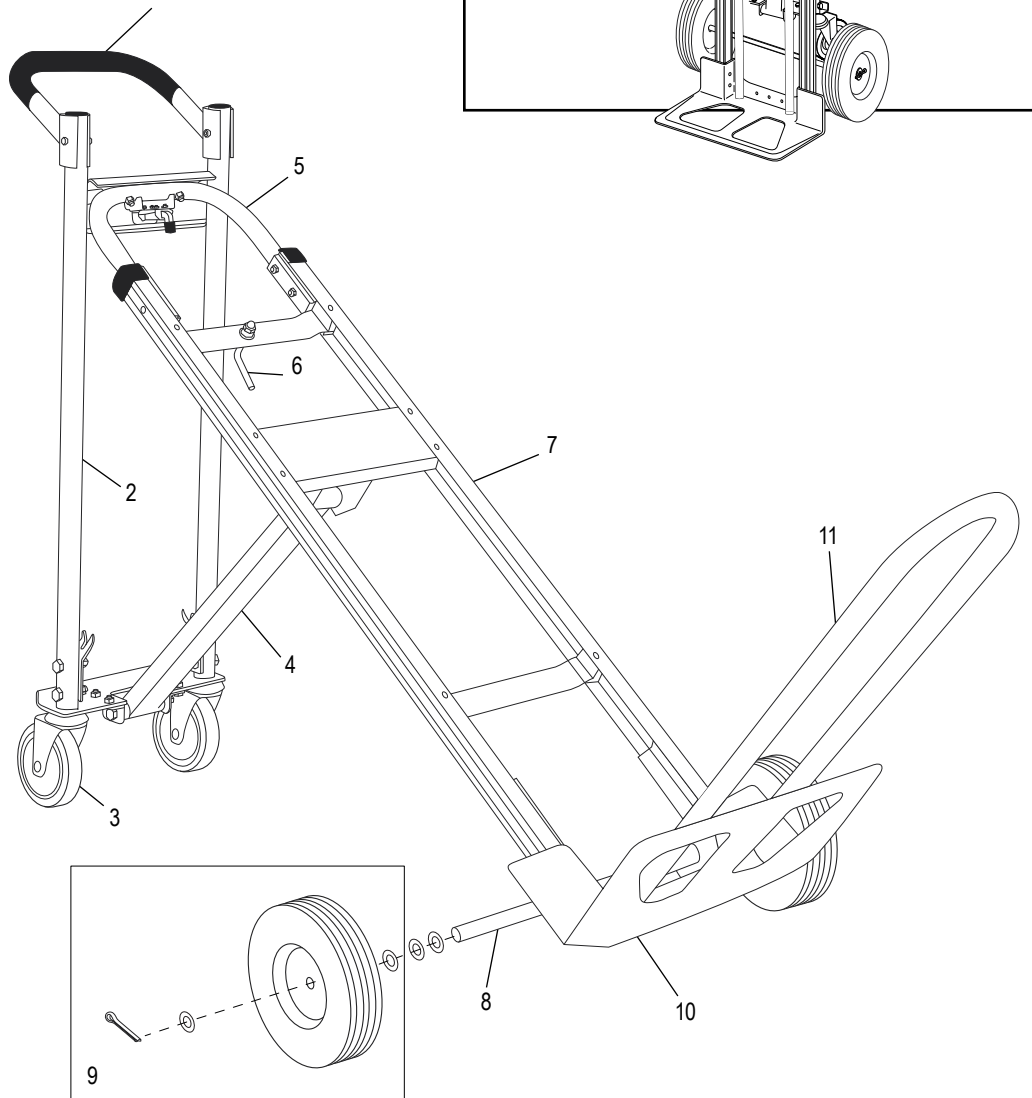

ULINE H-4124
DIABLITO 3-EN-1
DE ALUMINIO
CON LLANTAS DE GOMA SÓLIDA

800-295-5510
uline.mx

#	DESCRIPCIÓN	CANT.	NO. DE PARTE DE ULINE	NO. DE PARTE DEL FABRICANTE
1	Kit de accesorios del asa Incluye: • Asa (1) • Pernos (2) • Tuercas de seguridad (2)	1	H-4344	H-4344
2	Kit de accesorios del armazón trasero Incluye: • Armazón trasero (1) • Tapas de plástico (2) • Soportes de apoyo en Y (2) • Pernos (4) • Tuercas de seguridad (4)	1	H-4349	H-4349
3	Rueda Giratoria	2	H-4343	H-4343
4	Kit de accesorios de la barra de soporte Incluye: • Barra de soporte (1) • Pernos para la barra de soporte (2) • Tuercas de seguridad para la barra de soporte (2) • Soportes en L (2) • Pernos para los soportes en L (4) • Tuercas de seguridad para los soportes en L (4)	1	H-4350	H-4350
5	Kit de accesorios para el asa con mecanismo de bloqueo Incluye: • Asa con mecanismo de bloqueo (1) • Refuerzos para el asa (2) • Pernos para el asa (4) • Tuercas de seguridad para el asa (4) • Placa protectora (1) • Pernos para la placa protectora (2) • Tuercas de seguridad para la placa protectora (2)	1	H-4348	H-4348
6	Kit de Accesorios Para el Cerrojo Retenedor Incluye: • Cerrojo Retenedor (Perno en "L") (1) • Tuerca de Seguridad (1) • Tuerca de Mariposa (1) • Tuerca Ciega (1) • Rondana (1) • Arandela de Seguridad (1)	1	H-4346	H-4346
7	Kit del armazón Incluye: • Armazón (1) • Tapas de plástico (2)	1	H-4345	H-4345
8	Kit de accesorios para eje/llanta Incluye: • Eje (1) • Soporte para eje derecho (1) • Soporte para eje izquierdo (1) • Refuerzos para armazón (2) • Pernos (4) • Tuercas de seguridad (4) • Rondanas (8) • Pasadores redondos (2) • Pasadores de chaveta (2)	1	H-3199AXLEKT	H-3199AXLEKT