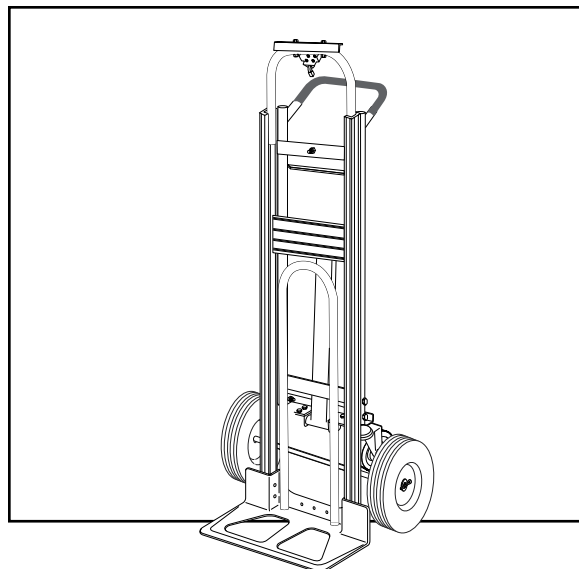

ULINE H-4124

3-IN-1 ALUMINUM HAND TRUCK

WITH SOLID RUBBER WHEELS

1-800-295-5510
uline.com

ULINE H-4124
**3-IN-1 ALUMINUM
HAND TRUCK**

1-800-295-5510
uline.com

WITH SOLID RUBBER WHEELS

#	DESCRIPTION	QTY.	ULINE PART NO.	MFG. PART NO.
1	Handle Hardware Kit Includes: • Handle (1) • Bolts (2) • Locknuts (2)	1	H-4344	H-4344
2	Back Frame Hardware Kit Includes: • Back Frame (1) • Plastic Caps (2) • Y Bracket Supports (2) • Bolts (4) • Locknuts (4)	1	H-4349	H-4349
3	Swivel Caster	2	H-4343	H-4343
4	Support Bar Hardware Kit Includes: • Support Bar (1) • Support Bar Bolts (2) • Support Bar Locknuts (2) • L Brackets (2) • L Bracket Bolts (4) • L Bracket Locknuts (4)	1	H-4350	H-4350
5	Handle w/ Locking Mechanism Hardware Kit Includes: • Handle w/ Locking Mechanism (1) • Handle Reinforcements (2) • Handle Bolts (4) • Handle Locknuts (4) • Guard Plate (1) • Guard Plate Bolts (2) • Guard Plate Locknuts (2)	1	H-4348	H-4348
6	Retaining Latch Hardware Kit Includes: • Retaining Latch ("L" Bolt) (1) • Locknut (1) • Wing Nut (1) • Acorn Nut (1) • Washer (1) • Lock Washer (1)	1	H-4346	H-4346
7	Frame Kit Includes: • Frame (1) • Plastic Caps (2)	1	H-4345	H-4345
8	Axle / Wheel Hardware Kit Includes: • Axle (1) • Right Axle Support (1) • Left Axle Support (1) • Frame Reinforcements (2) • Bolts (4) • Locknuts (4) • Washers (8) • Round Pins (2) • Cotter Pins (2)	1	H-3199AXLEKT	H-3199AXLEKT

ULINE H-4124
**3-IN-1 ALUMINUM
HAND TRUCK**

1-800-295-5510
uline.com

WITH SOLID RUBBER WHEELS

#	DESCRIPTION	QTY.	ULINE PART NO.	MFG. PART NO.
9	Wheel Hardware Kit* Includes: <ul style="list-style-type: none">• Wheel (1)• Washers (2)• Spacer (1)• Cotter Pin (1)	2	H-3358	CXR/W005P
10	Nose Plate	1	H-1363-NOSE	M2Y/HS-01-P041UL
11	Folding Nose Extension Hardware Kit Includes: <ul style="list-style-type: none">• Folding Nose Extension (1)• Fasteners (2)• Bolts (2)• Locknuts (2)	1	H-4347	H-4347