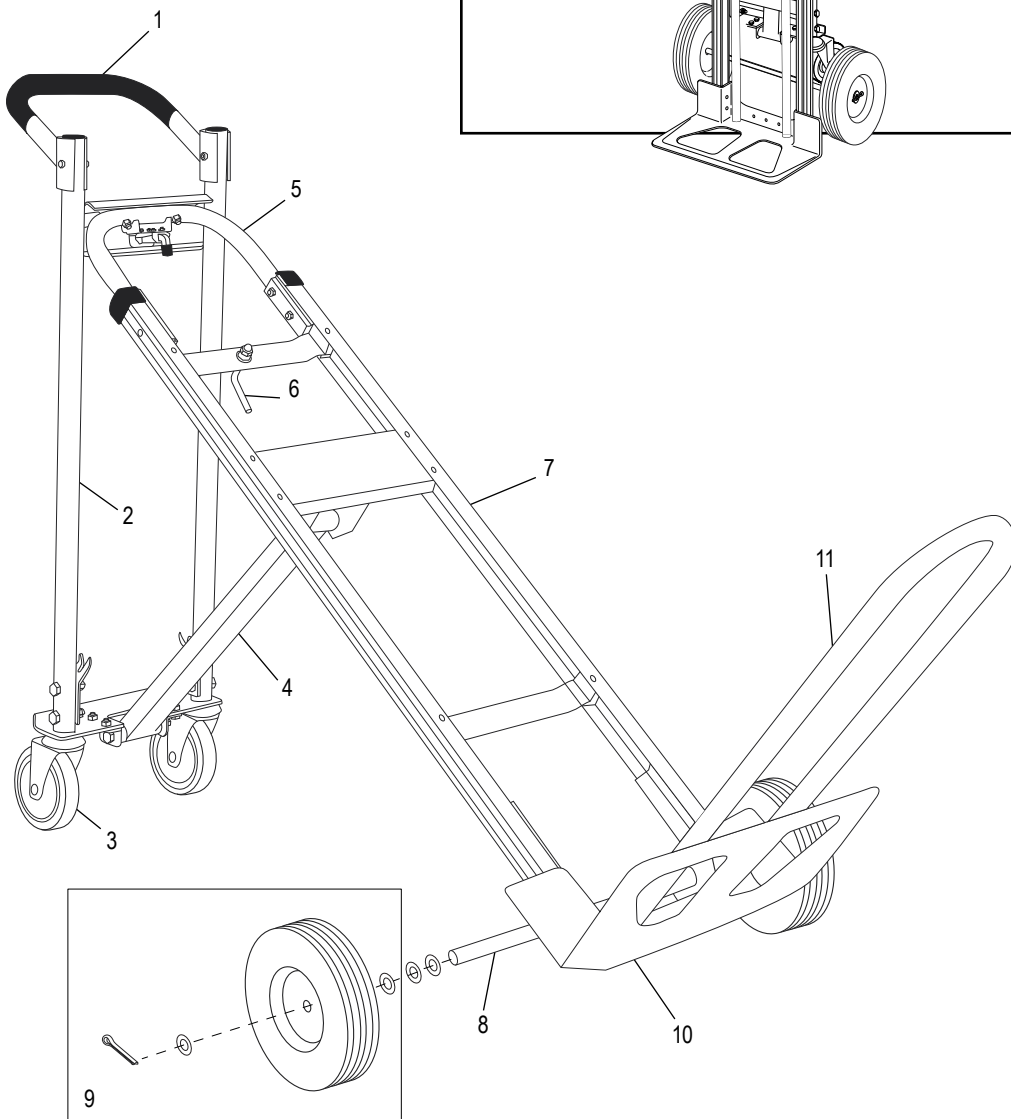

ULINE H-4124

3-IN-1 ALUMINUM HAND TRUCK

WITH SOLID RUBBER WHEELS

1-800-295-5510
uline.com

ULINE H-4124
**3-IN-1 ALUMINUM
HAND TRUCK**

1-800-295-5510
uline.com

WITH SOLID RUBBER WHEELS

#	DESCRIPTION	QTY.	ULINE PART NO.	MFG. PART NO.
1	Handle Hardware Kit Includes: • Handle (1) • Bolts (2) • Locknuts (2)	1	H-4344	H-4344
2	Back Frame Hardware Kit Includes: • Back Frame (1) • Plastic Caps (2) • Y Bracket Supports (2) • Bolts (4) • Locknuts (4)	1	H-4349	H-4349
3	Swivel Caster	2	H-4343	H-4343
4	Support Bar Hardware Kit Includes: • Support Bar (1) • Support Bar Bolts (2) • Support Bar Locknuts (2) • L Brackets (2) • L Bracket Bolts (4) • L Bracket Locknuts (4)	1	H-4350	H-4350
5	Handle w/ Locking Mechanism Hardware Kit Includes: • Handle w/ Locking Mechanism (1) • Handle Reinforcements (2) • Handle Bolts (4) • Handle Locknuts (4) • Guard Plate (1) • Guard Plate Bolts (2) • Guard Plate Locknuts (2)	1	H-4348	H-4348
6	Retaining Latch Hardware Kit Includes: • Retaining Latch ("L" Bolt) (1) • Locknut (1) • Wing Nut (1) • Acorn Nut (1) • Washer (1) • Lock Washer (1)	1	H-4346	H-4346
7	Frame Kit Includes: • Frame (1) • Plastic Caps (2)	1	H-4345	H-4345
8	Axle / Wheel Hardware Kit Includes: • Axle (1) • Right Axle Support (1) • Left Axle Support (1) • Frame Reinforcements (2) • Bolts (4) • Locknuts (4) • Washers (8) • Round Pins (2) • Cotter Pins (2)	1	H-3199AXLEKT	H-3199AXLEKT

ULINE H-4124
**3-IN-1 ALUMINUM
HAND TRUCK**

1-800-295-5510
uline.com

WITH SOLID RUBBER WHEELS

#	DESCRIPTION	QTY.	ULINE PART NO.	MFG. PART NO.
9	Wheel Hardware Kit* Includes: <ul style="list-style-type: none">• Wheel (1)• Washers (2)• Spacer (1)• Cotter Pin (1)	2	H-3358	CXR/W005P
10	Nose Plate	1	H-1363-NOSE	M2Y/HS-01-P041UL
11	Folding Nose Extension Hardware Kit Includes: <ul style="list-style-type: none">• Folding Nose Extension (1)• Fasteners (2)• Bolts (2)• Locknuts (2)	1	H-4347	H-4347