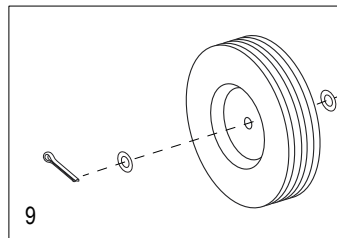

ULINE H-4124
DIABLITO 3-EN-1
DE ALUMINIO
CON LLANTAS DE GOMA SÓLIDA

800-295-5510
uline.mx

#	DESCRIPCIÓN	CANT.	NO. DE PARTE DE ULINE	NO. DE PARTE DEL FABRICANTE
1	Kit de accesorios del asa Incluye: • Asa (1) • Pernos (2) • Tuercas de seguridad (2)	1	H-4344	H-4344
2	Kit de accesorios del armazón trasero Incluye: • Armazón trasero (1) • Tapas de plástico (2) • Soportes de apoyo en Y (2) • Pernos (4) • Tuercas de seguridad (4)	1	H-4349	H-4349
3	Rueda Giratoria	2	H-4343	H-4343
4	Kit de accesorios de la barra de soporte Incluye: • Barra de soporte (1) • Pernos para la barra de soporte (2) • Tuercas de seguridad para la barra de soporte (2) • Soportes en L (2) • Pernos para los soportes en L (4) • Tuercas de seguridad para los soportes en L (4)	1	H-4350	H-4350
5	Kit de accesorios para el asa con mecanismo de bloqueo Incluye: • Asa con mecanismo de bloqueo (1) • Refuerzos para el asa (2) • Pernos para el asa (4) • Tuercas de seguridad para el asa (4) • Placa protectora (1) • Pernos para la placa protectora (2) • Tuercas de seguridad para la placa protectora (2)	1	H-4348	H-4348
6	Kit de Accesorios Para el Cerrojo Retenedor Incluye: • Cerrojo Retenedor (Perno en "L") (1) • Tuerca de Seguridad (1) • Tuerca de Mariposa (1) • Tuerca Ciega (1) • Rondana (1) • Arandela de Seguridad (1)	1	H-4346	H-4346
7	Kit del armazón Incluye: • Armazón (1) • Tapas de plástico (2)	1	H-4345	H-4345
8	Kit de accesorios para eje/llanta Incluye: • Eje (1) • Soporte para eje derecho (1) • Soporte para eje izquierdo (1) • Refuerzos para armazón (2) • Pernos (4) • Tuercas de seguridad (4) • Rondanas (8) • Pasadores redondos (2) • Pasadores de chaveta (2)	1	H-3199AXLEKT	H-3199AXLEKT