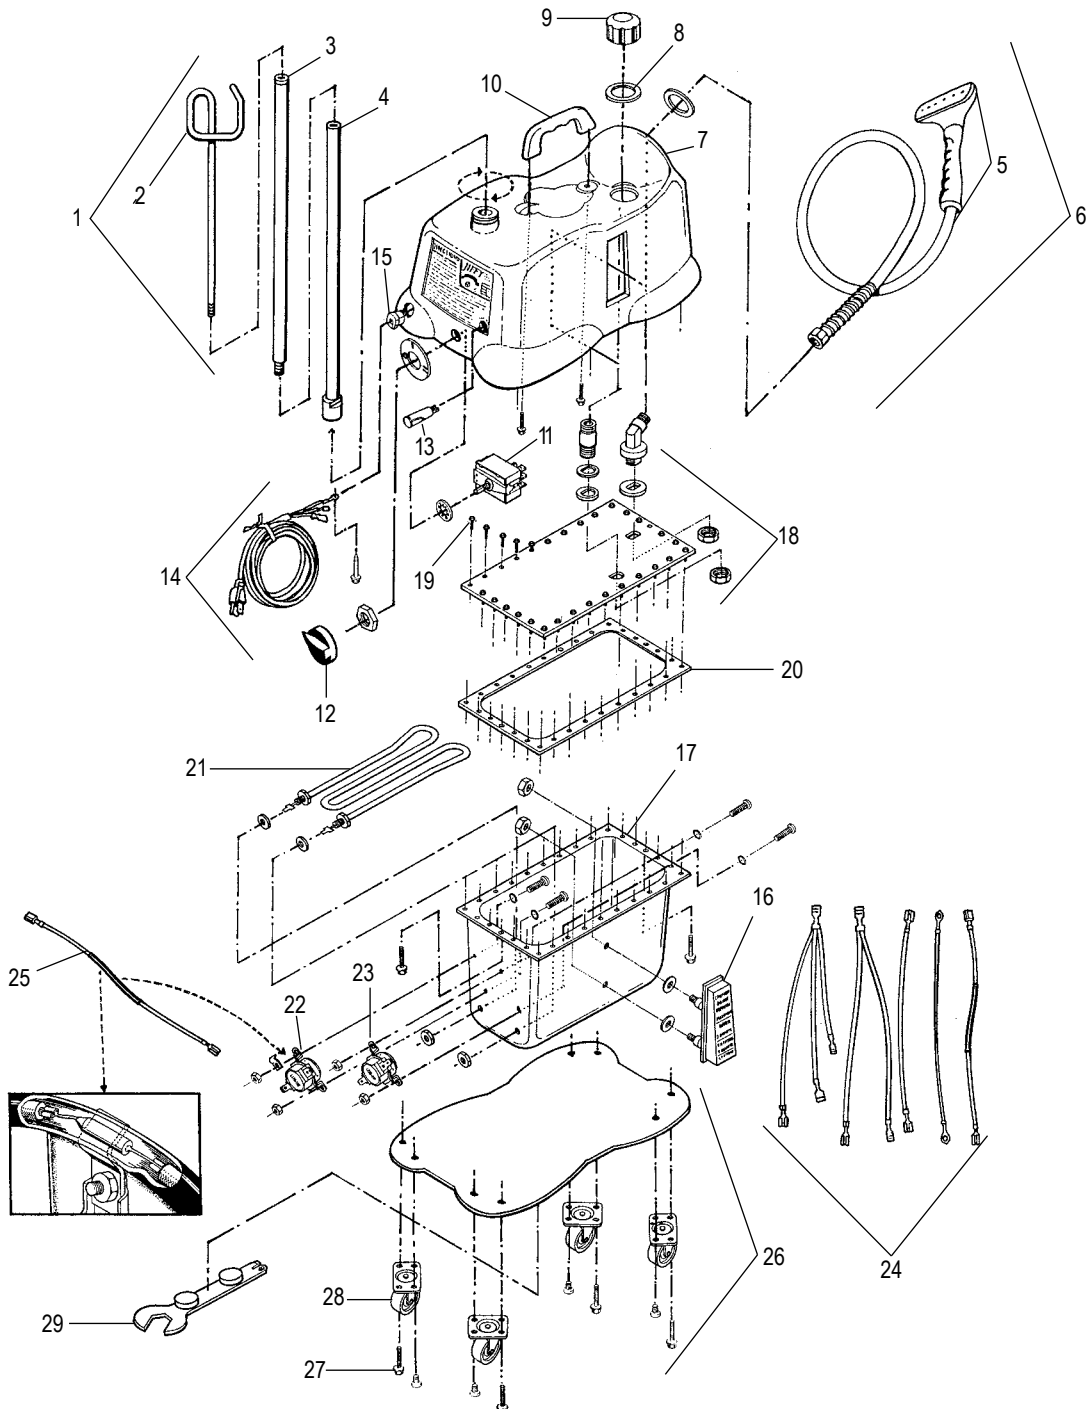

ULINE H-4474

**JIFFY® J-4000
COMMERCIAL
GARMENT STEAMER**

1-800-295-5510
uline.com

Para Español, vea páginas 3-4.
Pour le français, consulter les pages 5-6.

ULINE H-4474

JIFFY® J-4000

**COMMERCIAL
GARMENT STEAMER**

1-800-295-5510

uline.com

#	DESCRIPTION	QTY.	ULINE PART NO.	MFG. PART NO.
1	Rod Set and Nut with Metal Studs (Includes Parts 2-4)	1	H-4474-RODST	1030
2	Hook Section of Rod Set	1	H-4473-HOOK	0035
3	Middle Section of Rod Set	1	H-4473-MS	0036
4	Bottom Section of Rod Set	1	-----	1033
5	Plastic Steam Head/Handle Replacement Kit	1	H-4474-HEAD	0253
6	Plastic Head/Handle Hose Attachment (Complete)	1	H-4474-HOSE	0251
7	J-4000 Die Cast Aluminum Housing	1	-----	1301
8	Round Beauty Ring	1	H-4474-0004	0004
9	Pressure Release Water Fill Cap	1	H-4474-0049	0049P
10	Housing Handle with Two Screws	1	-----	0054
11	Rotary Power Switch and Knob	1	H-4474-199	0199
12	Replacement Knob for Rotary Power Switch	1	H-4474-KNOB	0201
13	Red Neon Power Light	1	-----	1310
14	Cord Set with Cord Strain Relief	1	H-4474-CRDST	0133
15	Cord Strain Relief	1	-----	0133B
16	Water Level Sight Gauge with Nuts and Washers	1	H-4474-WLVL	0050
17	Stainless Steel Boiler Tank	1	-----	0074C
18	Stainless Steel Boiler Lid with Two Brass Fittings and Beauty Rings	1	H-4474-LFRQ	1370
19	Boiler Tank Screw Set	30	H-4474-0071	0071
20	Boiler Tank Gasket	1	H-4474-0075	0075
21	W-Bend Heating Element	1	H-4474-HTEL	0063
22	Preheat Thermostat	1	H-4474-0203	0203
23	Steam Thermostat	1	H-4474-0204	0204
24	Internal Wire Set for W Bend Heating Element	5	H-4474-1WQ	0155
25	Fusible Link Wire with Insulated Cap and Clamp	1	H-4474-25	0158
26	Bottom Plate with Casters	4	-----	1320
27	Bottom Plate Screws	4	-----	0017
28	Bottom Plate Casters	4	H-4474-CSTR	0018
29	Jiffy Steamer Assembly Wrench	1	-----	1050
	Additional Mid Section of Rod for Drapery Steamer (Not Shown)	1	H-4474-18ROD	0038
	7.5 Drapery Attachment (Not Shown)	1	H-4474-7.5	0252