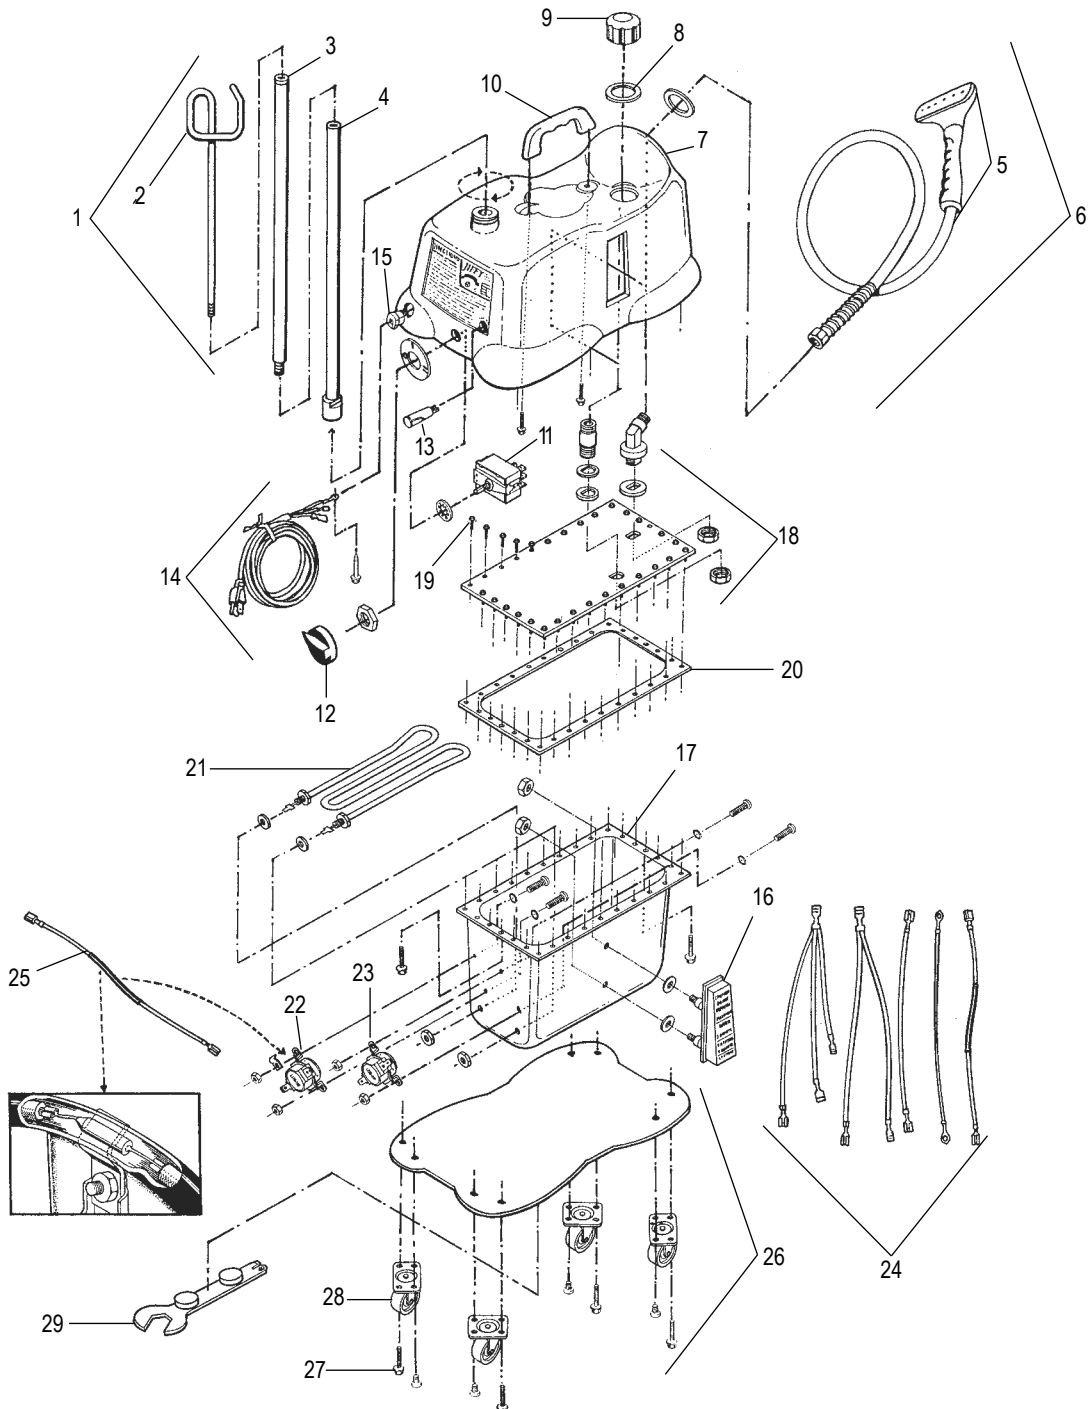

ULINE H-4474

**JIFFY® J-4000
COMMERCIAL
GARMENT STEAMER**

1-800-295-5510
uline.com

Para Español, vea páginas 3-4.
Pour le français, consulter les pages 5-6.

ULINE H-4474

JIFFY® J-4000

**COMMERCIAL
GARMENT STEAMER**

1-800-295-5510

uline.com

#	DESCRIPTION	QTY.	ULINE PART NO.	MFG. PART NO.
1	Rod Set and Nut with Metal Studs (Includes Parts 2-4)	1	H-4474-RODST	1030
2	Hook Section of Rod Set	1	H-4473-HOOK	0035
3	Middle Section of Rod Set	1	H-4473-MS	0036
4	Bottom Section of Rod Set	1	-----	1033
5	Plastic Steam Head/Handle Replacement Kit	1	H-4474-HEAD	0253
6	Plastic Head/Handle Hose Attachment (Complete)	1	H-4474-HOSE	0251
7	J-4000 Die Cast Aluminum Housing	1	-----	1301
8	Round Beauty Ring	1	H-4474-0004	0004
9	Pressure Release Water Fill Cap	1	H-4474-0049	0049P
10	Housing Handle with Two Screws	1	-----	0054
11	Rotary Power Switch and Knob	1	H-4474-199	0199
12	Replacement Knob for Rotary Power Switch	1	H-4474-KNOB	0201
13	Red Neon Power Light	1	-----	1310
14	Cord Set with Cord Strain Relief	1	H-4474-CRDST	0133
15	Cord Strain Relief	1	-----	0133B
16	Water Level Sight Gauge with Nuts and Washers	1	H-4474-WLVL	0050
17	Stainless Steel Boiler Tank	1	-----	0074C
18	Stainless Steel Boiler Lid with Two Brass Fittings and Beauty Rings	1	-----	1370
19	Boiler Tank Screw Set	30	H-4474-0071	0071
20	Boiler Tank Gasket	1	H-4474-0075	0075
21	W-Bend Heating Element	1	H-4474-HTEL	0063
22	Preheat Thermostat	1	H-4474-0203	0203
23	Steam Thermostat	1	H-4474-0204	0204
24	Internal Wire Set for W Bend Heating Element	5	-----	0155
25	Fusible Link Wire with Insulated Cap and Clamp	1	H-4474-25	0158
26	Bottom Plate with Casters	4	-----	1320
27	Bottom Plate Screws	4	-----	0017
28	Bottom Plate Casters	4	H-4474-CSTR	0018
29	Jiffy Steamer Assembly Wrench	1	-----	1050
	Additional Mid Section of Rod for Drapery Steamer	1	H-4474-18ROD	0038
	7.5 Drapery Attachment	1	H-4474-7.5	0252