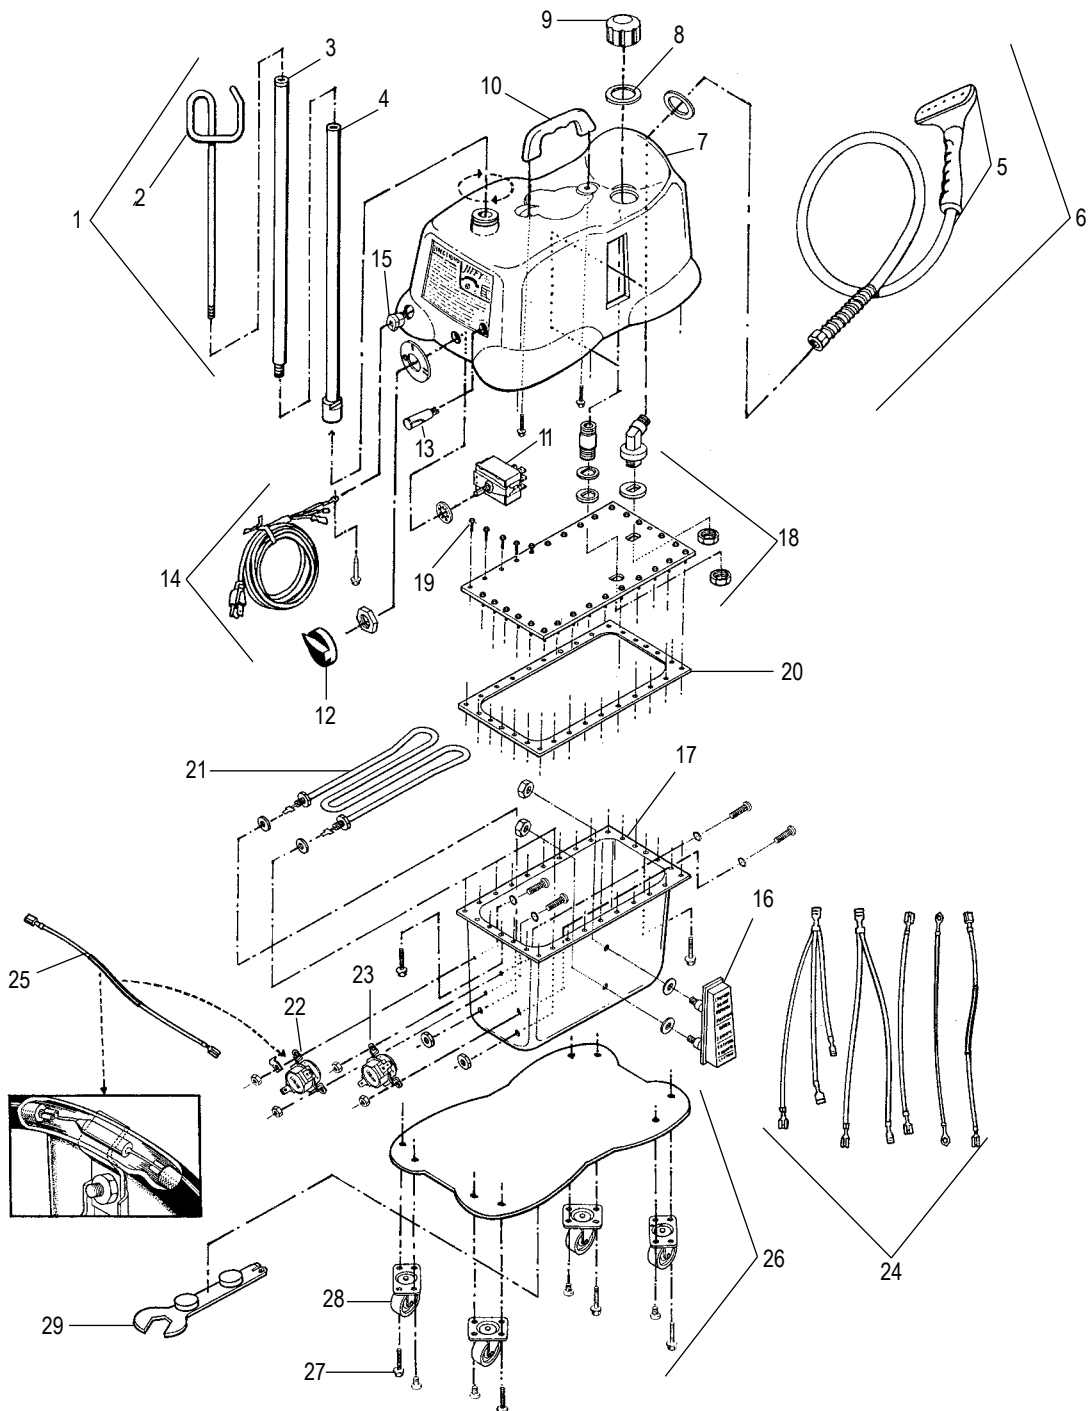

ULINE H-4474

**JIFFY® VAPORIZADOR
PARA ROPA –
COMERCIAL J-4000**

800-295-5510
uline.mx

#	DESCRIPCIÓN	CANT.	NO. DE PARTE DE ULINE	NO. DE PARTE DEL FABRICANTE
1	Juego de Varilla y Tuerca con Vigas de Metal (Incluye de la parte 2 a la 4)	1	H-4474-RODST	1030
2	Sección del Gancho del Juego de Varilla	1	H-4473-HOOK	0035
3	Sección Media del Juego de Varilla	1	H-4473-MS	0036
4	Sección Inferior del Juego de Varilla	1	-----	1033
5	Kit de Cabezal de Vapor de Plástico/Asa de Repuesto	1	H-4474-HEAD	0253
6	Accesorio de Cabezal de Plástico/Manguera con Asa (Completo)	1	H-4474-HOSE	0251
7	Cubierta de Aluminio Fundido J-4000	1	-----	1301
8	Anillo Estilizado	1	H-4474-0004	0004
9	Tapa del Depósito de Agua para Descargar la Presión	1	H-4474-0049	0049P
10	Asa de la Cubierta con Dos Tornillos	1	-----	0054
11	Interruptor de Energía Giratorio y Perilla	1	H-4474-199	0199
12	Perilla de Repuesto para Interruptor de Energía Giratorio	1	H-4474-KNOB	0201
13	Luz de Encendido Neón Roja	1	-----	1310
14	Juego de Cable con Alivio de Tensión para Cable	1	H-4474-CRDST	0133
15	Alivio de Tensión para Cable	1	-----	0133B
16	Indicador del Nivel del Agua con Tuercas y Rondanas	1	H-4474-WLVL	0050
17	Tanque de Vapor de Acero Inoxidable	1	-----	0074C
18	Tapa del Tanque de Vapor de Acero Inoxidable con dos Accesorios de Latón y Anillos Estilizados	1	H-4474-LFRQ	1370
19	Juego de Tornillos para el Tanque de Vapor	30	H-4474-0071	0071
20	Junta para el Tanque de Vapor	1	H-4474-0075	0075
21	Resistencia con Forma de W	1	H-4474-HTEL	0063
22	Termostato de Precaentamiento	1	H-4474-0203	0203
23	Termostato de Vapor	1	H-4474-0204	0204
24	Juego de Cables Internos para Resistencia con Forma de W	5	H-4474-1WQ	0155
25	Cable del Enlace Fusible con Tapa y Abrazadera con Aislante	1	H-4474-25	0158
26	Placa Inferior con Ruedas	4	-----	1320
27	Tornillos de la Placa Inferior	4	-----	0017
28	Ruedas de la Placa Inferior	4	H-4474-CSTR	0018
29	Llave de Ensamble para el Vaporizador Jiffy	1	-----	1050
	Sección Media Adicional de la Varilla para Vaporizador de Cortinas (No Se Muestra)	1	H-4474-18ROD	0038
	Aditamento para Cortinas 7.5 (No Se Muestra)	1	H-4474-7.5	0252