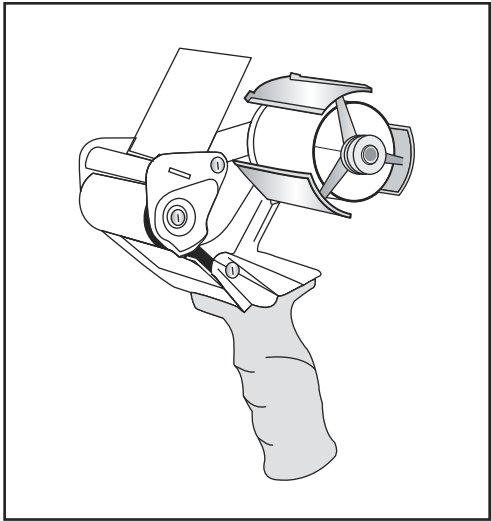

ULINE H-464LIME

2" HEAVY DUTY TAPE DISPENSER – LIME GREEN

1-800-295-5510
uline.com

ULINE H-464LIME**2" HEAVY DUTY TAPE****DISPENSER – LIME GREEN**

1-800-295-5510

uline.com

#	DESCRIPTION	QTY.	ULINE PART NO.	MFG. PART NO.
1	Handle	1	H-11542	9100001010
2	Frame	1	-----	9100002000
3	Frame Extension	1	H-11533	910000300L
4	Core Holder	1	H-464C	9100041000
5	Rubber Roller	1	H-464RR	9100005000
6	Tape Locator Plate	1	H-464-#6	9100006000
7	Wipedown Blade	1	H-464WB	9100007000
8	Blade	1	H-464B	9100995000
9	Blade Support Bar	1	H-464-9	9100009000
10	Spring Plate	1	H-464-10	9100010000
11	Core Holder Shaft	1	H-464-CSHAFT	9100042000
12	Rubber Roller Shaft	2	H-464-EXT13	9100012000
14	Handle Screw B MA x 40	1	H-465-13Q	9100014000
15	Tape Locator Plate Bar	1	H-464-#15	9100015000
16	Screw MA x 10	4	H-464-16	9100016000
17	Screw 5 MA x 7	2	H-464-17	9100017000
18	Screw 4 MA x 7	2	H-464-18	9100018000
19	Hexagonal Nut 8 MA	1	H-837-8	9100019000
20	Hexagonal Nut	1	H-464-20	9100033000
22	Washer 18 x 8 x 1.5mm	1	-----	-----
23	Washer	1	H-464-23	9100034000
25	Metal Brake Disc	1	H-464-25	9100025000
26	Large Nylon Ring for Adj Brake	1	H-464-26	9100026000
28	Nylon Washer 18mm	1	H-464-28	9100028000
29	Steel Washer 18mm	1	H-464-29	9100029000
30	Helical Spring	1	H-464-30	9100030000
31	Knurled Knob	1	H-464-31	9100031000
32	Circlip 6mm	1	H-464-32	9100032000