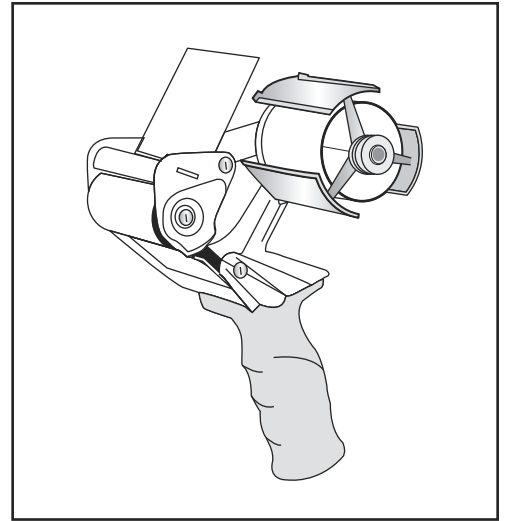

ULINE H-464LIME
2" DESPACHADOR
DE CINTA PARA USO
PESADO – VERDE LIMA

800-295-5510
uline.mx

**2" DESPACHADOR
DE CINTA PARA USO
PESADO – VERDE LIMA**

#	DESCRIPCIÓN	CANT.	NO. DE PARTE DE ULINE	NO. DE PARTE DEL FABRICANTE
1	Asa	1	H-11542	9100001010
2	Armazón	1	-----	9100002000
3	Extensión del Armazón	1	H-11533	910000300L
4	Portanúcleo	1	H-464C	9100041000
5	Rodillo de Goma	1	H-464RR	9100005000
6	Placa del Localizador de Cinta Adhesiva	1	H-464-#6	9100006000
7	Hoja de Presión	1	H-464WB	9100007000
8	Navaja	1	H-464B	9100995000
9	Barra de Soporte de la Navaja	1	H-464-9	9100009000
10	Placa con Resorte	1	H-464-10	9100010000
11	Eje del Portanúcleo	1	H-464-CSHAFT	9100042000
12	Eje del Rodillo de Goma	2	H-464-EXT13	9100012000
14	40 Tornillos B MA del Asa	1	H-465-13Q	9100014000
15	Barra para la Placa del Localizador de Cinta Adhesiva	1	H-464-#15	9100015000
16	10 Tornillos MA	4	H-464-16	9100016000
17	7 Tornillos 5 MA	2	H-464-17	9100017000
18	7 Tornillos 4 MA	2	H-464-18	9100018000
19	Tuerca Hexagonal 8 MA	1	H-837-8	9100019000
20	Tuerca Hexagonal	1	H-464-20	9100033000
22	Rondana de 18 x 8 x 1.5 mm	1	-----	-----
23	Rondana	1	H-464-23	9100034000
25	Disco de Freno de Metal	1	H-464-25	9100025000
26	Anillo de Nylon Grande para Freno Ajustable	1	H-464-26	9100026000
28	Rondana de Nylon de 18 mm	1	H-464-28	9100028000
29	Rondana de Acero de 18 mm	1	H-464-29	9100029000
30	Resorte Helicoidal	1	H-464-30	9100030000
31	Perilla Estriada	1	H-464-31	9100031000
32	Clip circular de 6 mm	1	H-464-32	9100032000