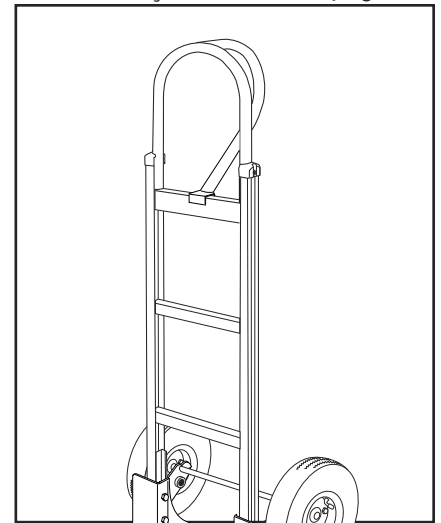

ULINE H-4885

ALUMINUM STANDARD HAND TRUCK

LOOP HANDLE WITH PNEUMATIC WHEELS

1-800-295-5510
uline.com

Para Español, vea página 3-4.
Pour le français, consulter les pages 5-6.

**ALUMINUM STANDARD
HAND TRUCK**

LOOP HANDLE WITH PNEUMATIC WHEELS

1-800-295-5510

uline.com

#	DESCRIPTION	QTY.	ULINE PART NO.	MFG. PART NO.
1	Handle Hardware Kit Includes: • Handle (1) • Bolts (4) • Locknuts (4)	1	H-4886	CTG/HS-15-P048-P
2	Frame Kit Includes: • Frame (1) • Plastic Caps (2)	1	H-4494	CTG/HS-15-P093CCK
3	Axle / Wheel Hardware Kit Includes: • Axle (1) • Right Axle Support (1) • Left Axle Support (1) • Frame Reinforcements (2) • Bolts (4) • Locknuts (4) • Washers (2) • Spacers (2) • Round Pins (2) • Cotter Pins (2)	1	H-4493	CXR/HS-31460
4	Wheel Hardware Kit* Includes: • Wheel (1) • Washers (2) • Spacer (1) • Cotter Pin (1)	2	H-3359	CXR/W004P
5	Nose Plate	1	H-1361-NOSE	M2Y/HS-01-P042UL

*Includes additional hardware not required for assembly.