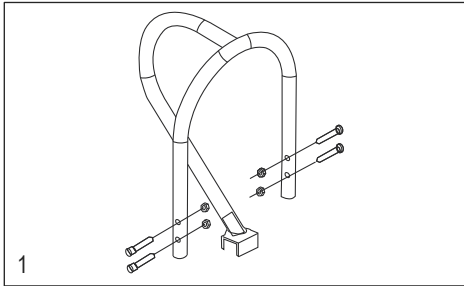

ULINE H-4885

ALUMINUM STANDARD HAND TRUCK

LOOP HANDLE WITH PNEUMATIC WHEELS

1-800-295-5510
uline.com

Para Español, vea página 3-4.
Pour le français, consulter les pages 5-6.

**ALUMINUM STANDARD
HAND TRUCK**

LOOP HANDLE WITH PNEUMATIC WHEELS

1-800-295-5510

uline.com

#	DESCRIPTION	QTY.	ULINE PART NO.	MFG. PART NO.
1	Handle Hardware Kit Includes: • Handle (1) • Bolts (4) • Locknuts (4)	1	H-4886	CTG/HS-15-P048-P
2	Frame Kit Includes: • Frame (1) • Plastic Caps (2)	1	H-4494	CTG/HS-15-P093CCK
3	Axle / Wheel Hardware Kit Includes: • Axle (1) • Right Axle Support (1) • Left Axle Support (1) • Frame Reinforcements (2) • Bolts (4) • Locknuts (4) • Washers (2) • Spacers (2) • Round Pins (2) • Cotter Pins (2)	1	H-4493	CXR/HS-31460
4	Wheel Hardware Kit* Includes: • Wheel (1) • Washers (2) • Spacer (1) • Cotter Pin (1)	2	H-3359	CXR/W004P
5	Nose Plate	1	H-1361-NOSE	M2Y/HS-01-P042UL

*Includes additional hardware not required for assembly.