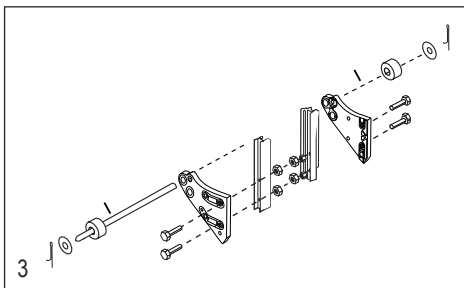

ULINE H-4885

ALUMINUM STANDARD HAND TRUCK

LOOP HANDLE WITH PNEUMATIC WHEELS

1-800-295-5510
uline.com

Para Español, vea página 3-4.
Pour le français, consulter les pages 5-6.

**ALUMINUM STANDARD
HAND TRUCK**

LOOP HANDLE WITH PNEUMATIC WHEELS

1-800-295-5510

uline.com

#	DESCRIPTION	QTY.	ULINE PART NO.	MFG. PART NO.
1	Handle Hardware Kit Includes: • Handle (1) • Bolts (4) • Locknuts (4)	1	H-4886	CTG/HS-15-P048-P
2	Frame Kit Includes: • Frame (1) • Plastic Caps (2)	1	H-4494	CTG/HS-15-P093CCK
3	Axle / Wheel Hardware Kit Includes: • Axle (1) • Right Axle Support (1) • Left Axle Support (1) • Frame Reinforcements (2) • Bolts (4) • Locknuts (4) • Washers (2) • Spacers (2) • Round Pins (2) • Cotter Pins (2)	1	H-4493	CXR/HS-31460
4	Wheel Hardware Kit* Includes: • Wheel (1) • Washers (2) • Spacer (1) • Cotter Pin (1)	2	H-3359	CXR/W004P
5	Nose Plate	1	H-1361-NOSE	M2Y/HS-01-P042UL

*Includes additional hardware not required for assembly.