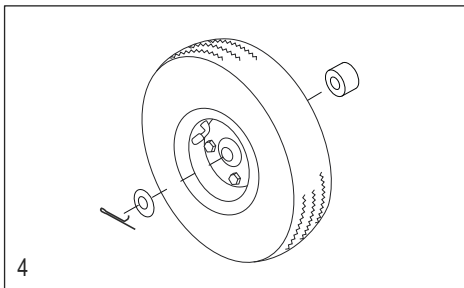

ULINE H-4885

ALUMINUM STANDARD HAND TRUCK

LOOP HANDLE WITH PNEUMATIC WHEELS

1-800-295-5510
uline.com

Para Español, vea página 3-4.
Pour le français, consulter les pages 5-6.

**ALUMINUM STANDARD
HAND TRUCK**

LOOP HANDLE WITH PNEUMATIC WHEELS

1-800-295-5510

uline.com

#	DESCRIPTION	QTY.	ULINE PART NO.	MFG. PART NO.
1	Handle Hardware Kit Includes: • Handle (1) • Bolts (4) • Locknuts (4)	1	H-4886	CTG/HS-15-P048-P
2	Frame Kit Includes: • Frame (1) • Plastic Caps (2)	1	H-4494	CTG/HS-15-P093CCK
3	Axle / Wheel Hardware Kit Includes: • Axle (1) • Right Axle Support (1) • Left Axle Support (1) • Frame Reinforcements (2) • Bolts (4) • Locknuts (4) • Washers (2) • Spacers (2) • Round Pins (2) • Cotter Pins (2)	1	H-4493	CXR/HS-31460
4	Wheel Hardware Kit* Includes: • Wheel (1) • Washers (2) • Spacer (1) • Cotter Pin (1)	2	H-3359	CXR/W004P
5	Nose Plate	1	H-1361-NOSE	M2Y/HS-01-P042UL

*Includes additional hardware not required for assembly.