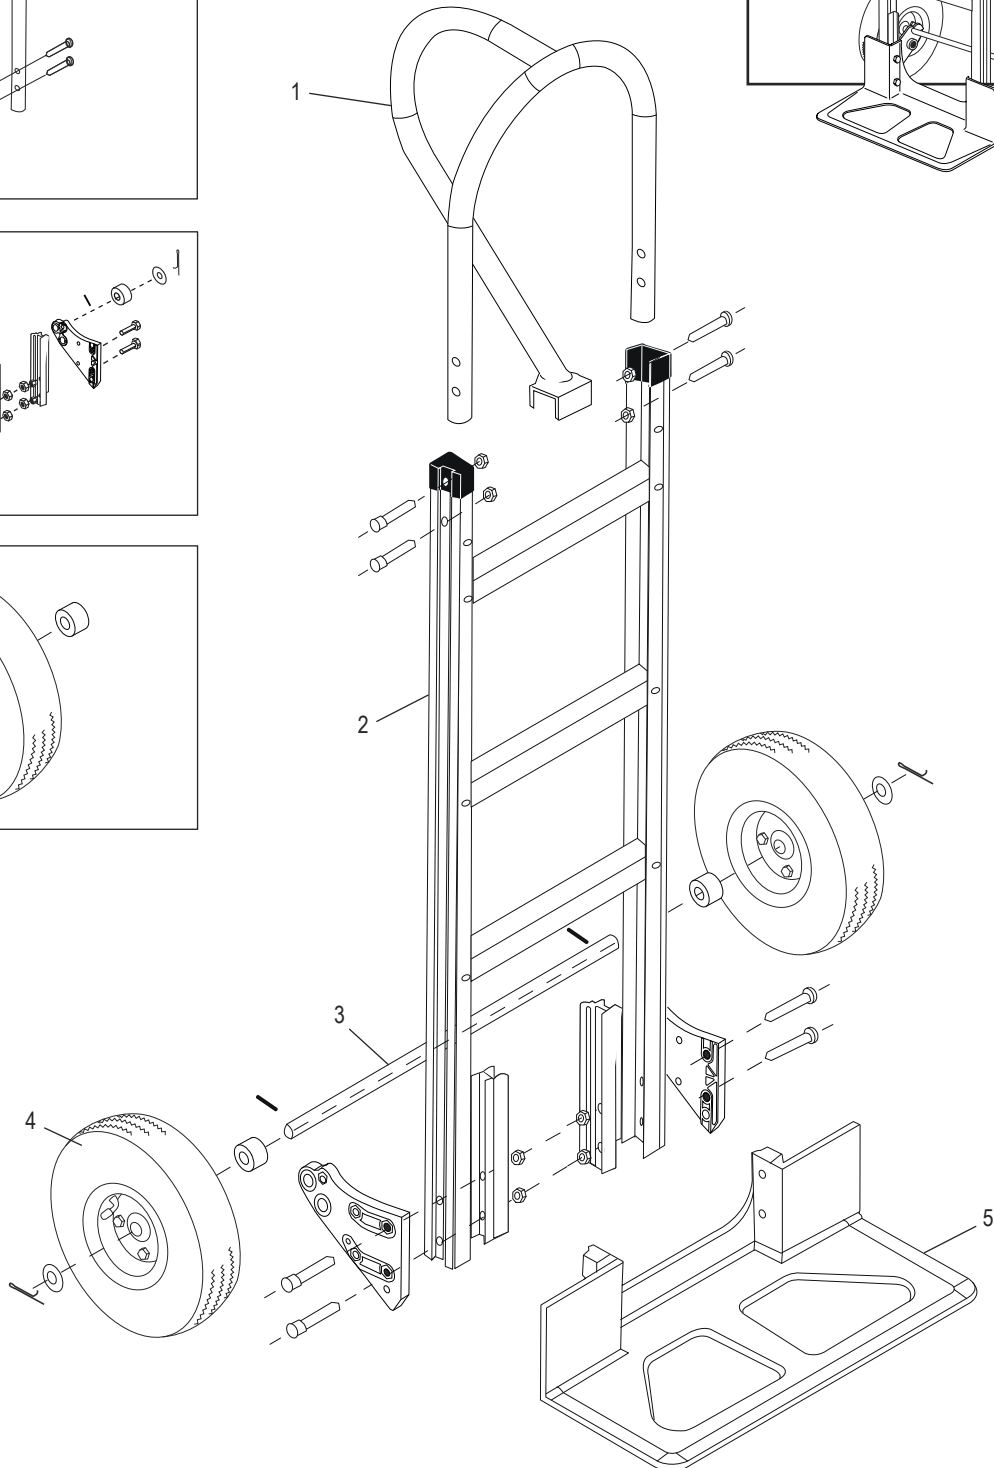

ULINE H-4885

ALUMINUM STANDARD HAND TRUCK

LOOP HANDLE WITH PNEUMATIC WHEELS

1-800-295-5510
uline.com

Para Español, vea página 3-4.
Pour le français, consulter les pages 5-6.

**ALUMINUM STANDARD
HAND TRUCK**

LOOP HANDLE WITH PNEUMATIC WHEELS

1-800-295-5510

uline.com

#	DESCRIPTION	QTY.	ULINE PART NO.	MFG. PART NO.
1	Handle Hardware Kit Includes: • Handle (1) • Bolts (4) • Locknuts (4)	1	H-4886	CTG/HS-15-P048-P
2	Frame Kit Includes: • Frame (1) • Plastic Caps (2)	1	H-4494	CTG/HS-15-P093CCK
3	Axle / Wheel Hardware Kit Includes: • Axle (1) • Right Axle Support (1) • Left Axle Support (1) • Frame Reinforcements (2) • Bolts (4) • Locknuts (4) • Washers (2) • Spacers (2) • Round Pins (2) • Cotter Pins (2)	1	H-4493	CXR/HS-31460
4	Wheel Hardware Kit* Includes: • Wheel (1) • Washers (2) • Spacer (1) • Cotter Pin (1)	2	H-3359	CXR/W004P
5	Nose Plate	1	H-1361-NOSE	M2Y/HS-01-P042UL

*Includes additional hardware not required for assembly.