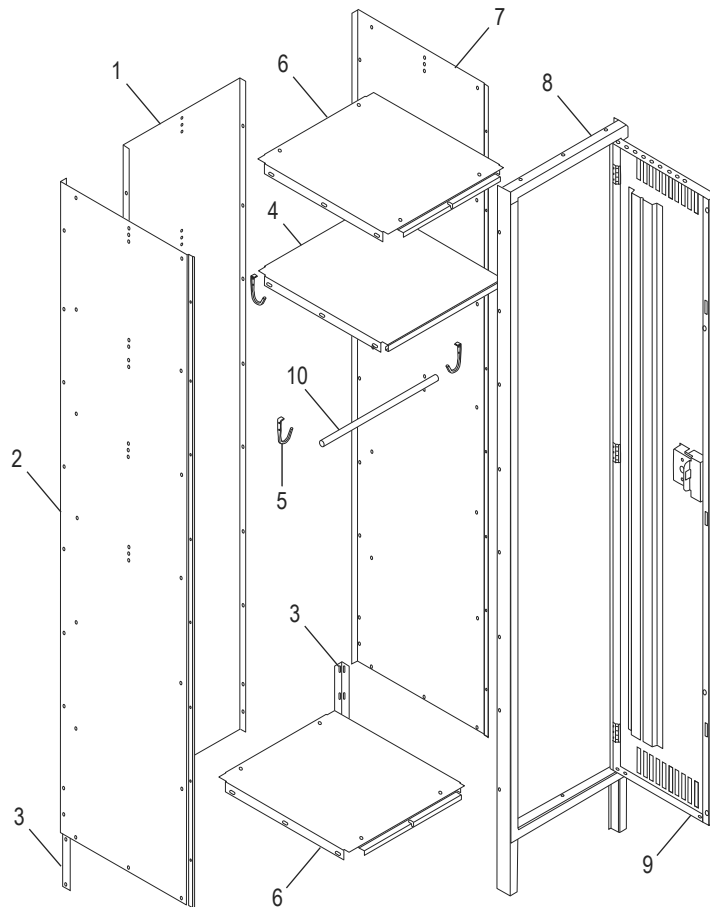

ULINE H-5528

LOCKER DE UNA PUERTA UNO DE ANCHO

800-295-5510
uline.mx

ENSAMBLE PRINCIPAL

#	DESCRIPCIÓN	CANT.	NO. DE PARTE DE ULINE	NO. DE PARTE DEL FABRICANTE
1	Parte Posterior – Gris	1	-----	LSTB-1872-MGY
1	Parte Posterior – Canela	1	-----	LSTB-1872-CPY
2	Lateral Izquierdo – Gris	1	-----	LSSL-1872-MGY
2	Lateral Izquierdo – Canela	1	H-5529T-LPNL	LSSL-1872-CPY
3	Pata Posterior – Gris	2	H-1393-RLEGS	LRL-1-MGY
3	Pata Posterior – Canela	2	H-1227T-LRL1	LRL-1-CPY
4	Repisa – Gris	1	H-5528-SHELF	ESL-1518-MGY
4	Repisa – Canela	1	-----	ESL-1518-CPY
5	Gancho para Prendas	3	H-1224-LCH1	LCH-1