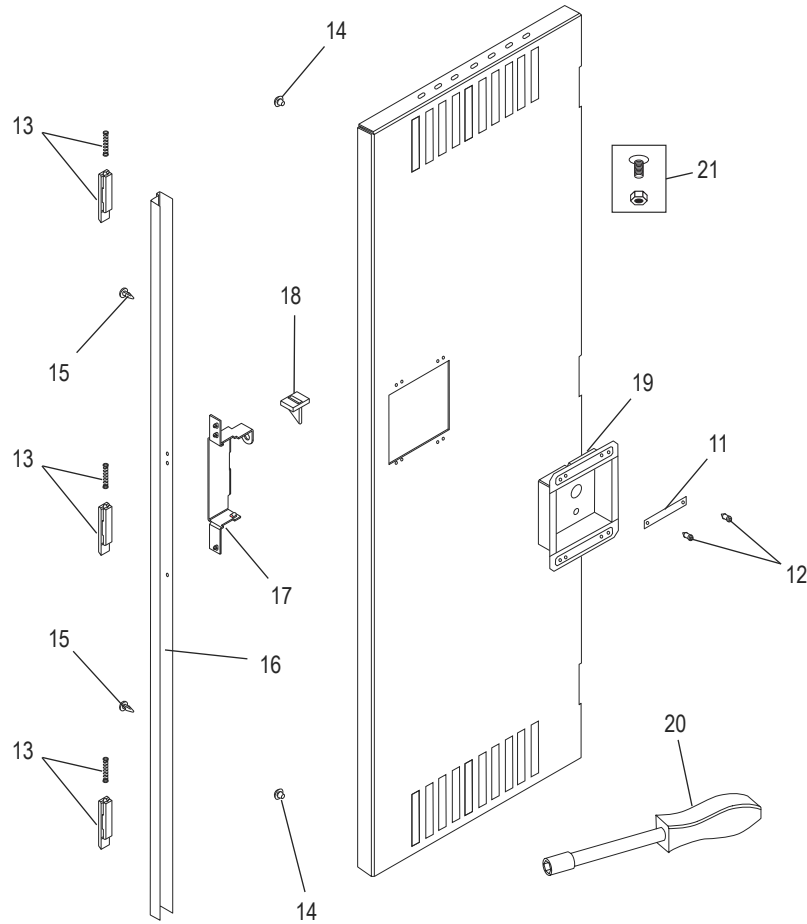

ULINE H-5528

SINGLE TIER LOCKER

ONE WIDE

1-800-295-5510
uline.com

HANDLE ASSEMBLY

#	DESCRIPTION	QTY.	ULINE PART NO.	MFG. PART NO.
11	Number Plate	1	-----	LNP-3
12	Push Plug	2	H-1224-LLP1	LPP-1
13	Latch and Spring	3	H-1224-LL3	LL-3
14	Bumper	2	H-1224-LB1	LB-1
15	Dart Clip	2	H-1224-LDC1	LDC-1
16	Locking Channel	1	H-1227-LLCA1	LLCA-1
17	Lock Receiver	1	H-1224-LPR2	LPR-2
18	Reinforcement Tab	1	H-1224-LRT1	LRT-1
19	Recessed Handle	1	H-1224-LRH2	LRH-2
20	Nut Driver	1	H-1224-TOOL2	TOOL2
21	Hardware Pack	72	H-1224-19	HW-72