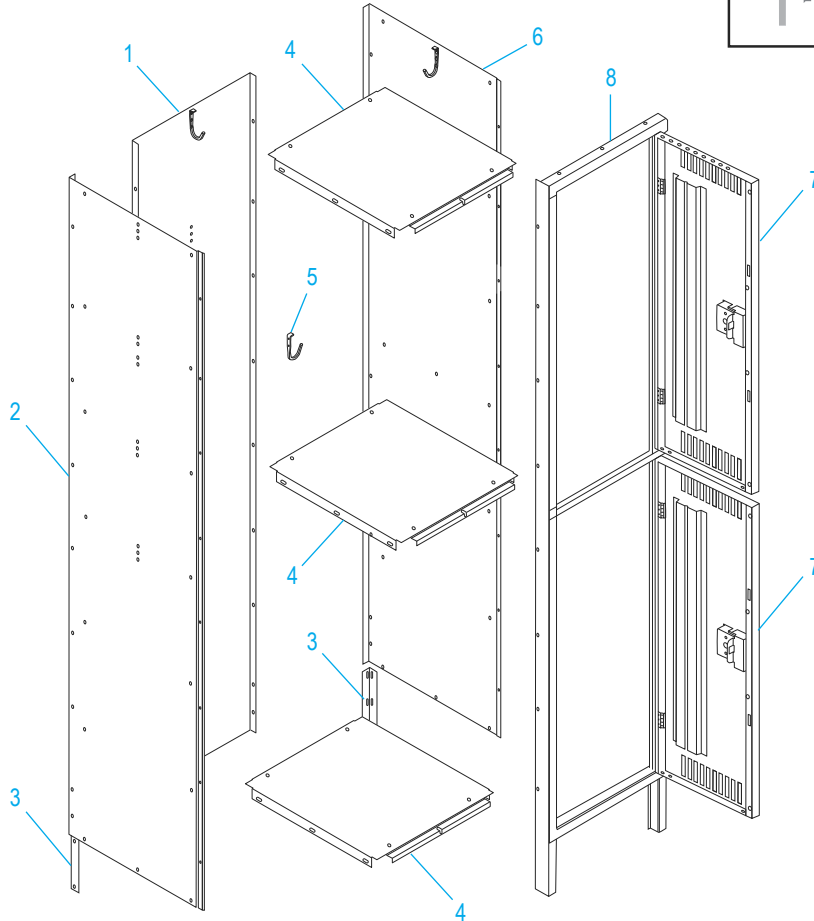

ULINE H-5533

LOCKER DE DOBLE PUERTA TRES DE ANCHO

800-295-5510
uline.mx

ENSAMBLE PRINCIPAL

#	DESCRIPCIÓN	CANT.	NO. DE PARTE DE ULINE	NO. DE PARTE DEL FABRICANTE
1	Parte Posterior – Gris	3	-----	LSTB-1572-MGY
1	Parte Posterior – Canela	3	-----	LSTB-1572-CPY
2	Lateral Izquierdo – Gris	2	H-1225GR-LFT	LSSL-1872-MGY
2	Lateral Izquierdo – Canela	2	H-5529T-LPNL	LSSL-1872-CPY
3	Pata Posterior – Gris	4	H-1393-RLEGS	LRL-1-MGY
3	Pata Posterior – Canela	4	H-1227T-LRL1	LRL-1-CPY
4	Parte Superior/Inferior – Gris	9	H-5533-TPBTM	LTB-1518-MGY
4	Parte Superior/Inferior – Canela	9	-----	LTB-1518-CPY