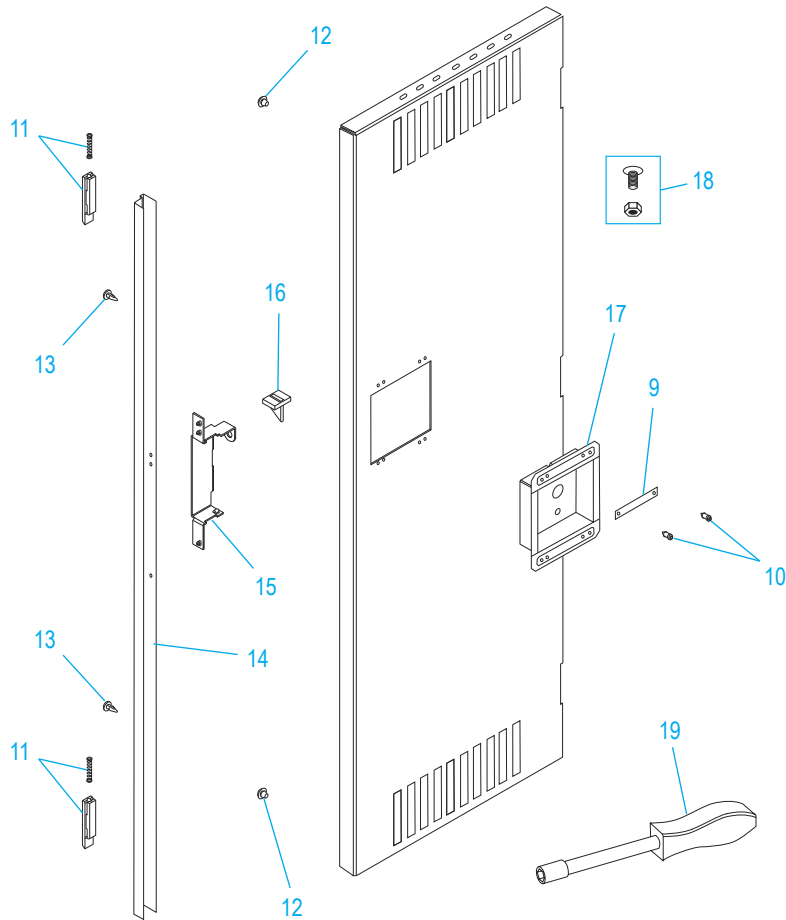

**ULINE** H-5533

**DOUBLE TIER LOCKER  
THREE WIDE**

1-800-295-5510  
uline.com

PRIMARY ASSEMBLY CONTINUED

#	DESCRIPTION	QTY.	ULINE PART NO.	MFG. PART NO.
5	Coat Hook	18	H-1224-LCH1	LCH-1
6	Right Side – Gray	2	h-5529gr-rs	LSSR-1872-MGY
6	Right Side – Tan	2	H-1227T-LSSR	LSSR-1872-CPY
7	Locker Door – Gray	6	H-5533GR-DR	LDTD-1536-MGY
7	Locker Door – Tan	6	-----	LDTD-1536-CPY
8	Door Frame Assembly – Gray	3	-----	LDFA-1572-1MGY
8	Door Frame Assembly – Tan	3	-----	LDFA-1572-1CPY
	Floor Mounting Kit (Optional) (Not Shown)	1	H-8135	LAHK
	Touch Up Paint – Gray (Not Shown)	1	H-5362	LTUP-2-1MGY
	Touch Up Paint – Tan (Not Shown)	1	H-5364	LTUP-2-1CPY

**ULINE H-5533**  
**DOUBLE TIER LOCKER**  
**THREE WIDE**

1-800-295-5510  
 uline.com

HANDLE ASSEMBLY

#	DESCRIPTION	QTY.	ULINE PART NO.	MFG. PART NO.
9	Number Plate	6	-----	LNP-3
10	Push Plug	12	H-1224-LLP1	LPP-1
11	Latch and Spring	12	H-1224-LL3	LL-3
12	Bumper	12	H-1224-LB1	LB-1
13	Dart Clip	12	H-1224-LDC1	LDC-1
14	Locking Channel	6	h-1224-14	LLCA-2
15	Lock Receiver	6	H-1224-LPR2	LPR-2
16	Reinforcement Tab	6	H-1224-LRT1	LRT-1
17	Recessed Handle	6	H-1224-LRH2	LRH-2
18	Hardware Pack	144	H-1224-20	HW-144
19	Nut Driver	1	H-1224-TOOL2	TOOL2