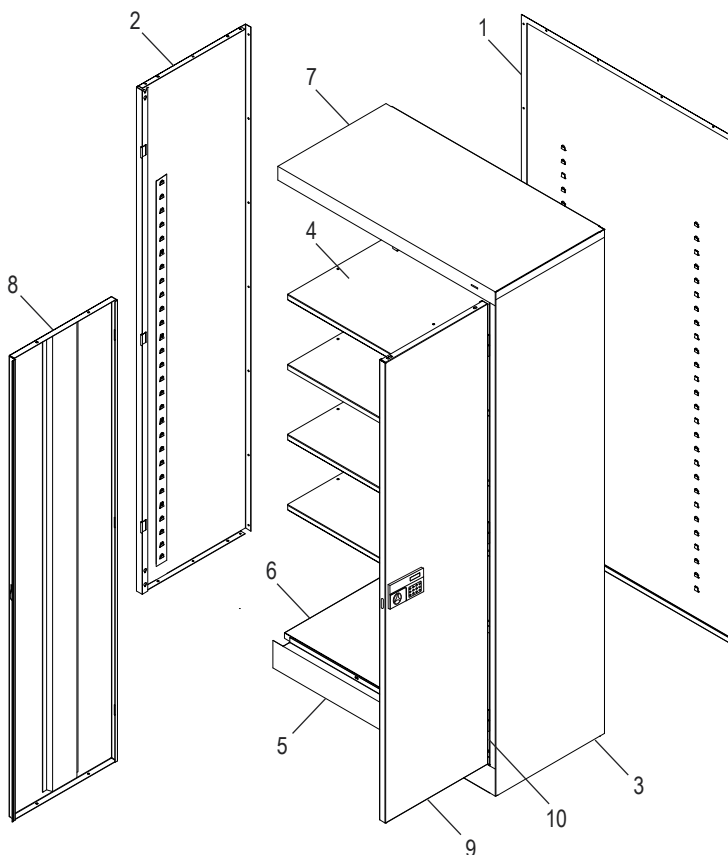

ULINE H-6312 ELECTRONIC STORAGE CABINET

1-800-295-5510
uline.com

Para Español, vea páginas 3-4.
Pour le français, consulter les pages 5-6.

PRIMARY ASSEMBLY

#	DESCRIPTION	QTY.	ULINE PART NO.	MFG. PART NO.
1	Back – Black	1	-----	944BA-BIK
1	Back – Gray	1	H-3109-BACK	944BA-MGY
2	Left Side Panel – Black	1	H-1105-LFPAN	944LS-BIK
2	Left Side Panel – Gray	1	H-1105-LFPAN	944LS-MGY
3	Right Side Panel – Black	1	-----	944RS-BIK
3	Right Side Panel – Gray	1	-----	944RS-MGY
4	Shelf – Black	4	H-1105ADD-BL	301-BIK
4	Shelf – Gray	4	H-1105ADD-GR	301-MGY
5	Sill – Black	1	-----	944SIN-BIK
5	Sill – Gray	1	-----	944SIN-MGY
6	Bottom – Black	1	-----	944BO-BIK
6	Bottom – Gray	1	-----	944BO-MGY
7	Top – Black	1	H-2533BLTOP	944TO-BIK
7	Top – Gray	1	H-2533GRTOP	944TO-MGY

ULINE H-6312
ELECTRONIC STORAGE
CABINET

1-800-295-5510
 uline.com

PRIMARY ASSEMBLY CONTINUED

#	DESCRIPTION	QTY.	ULINE PART NO.	MFG. PART NO.
8	Left Door – Black	1	H-1105-LDRBL	944LD-BLK
8	Left Door – Gray	1	H-1105-GRLDR	944ld-MGY
9	Right Door – Black	1	H-6312-BLRDR	944RDEL-BLK
9	Right Door – Gray	1	H-6312-RDOOR	944RDEL-MGY
10	Hinge Pin	6	H-1106-16	944HP
	#8-32 x 3/8" Bolt (Not Shown)	44	-----	-----
	#8-32 Nut (Not Shown)	44	-----	-----
	Replacement Hardware Pack (Not Included) Includes: • #8-32 x 3/8" Bolt (72) • #8-32 Nut (72)	1	H-1224-19	HW-72
	Locking Bar (Set of 2) (Not Shown)	1	H-1105-11	944LB
	Locking Bar Guide (Not Shown)	1	H-1105-15	944GI-2PK
	Nut Driver Tool (Not Shown)	1	H-1224-TOOL2	TOOL2
	Extra Keys (Set of 2) (Not Shown)	1	H-1550-KEYS	-----
	Touch Up Paint – Black (Not Shown)	1	H-5361	-----
	Touch Up Paint – Gray (Not Shown)	1	H-5362	LTUP-2-MGY
	Touch Up Paint – Tan (Not Shown)	1	H-5364	LTUP-1-CPY