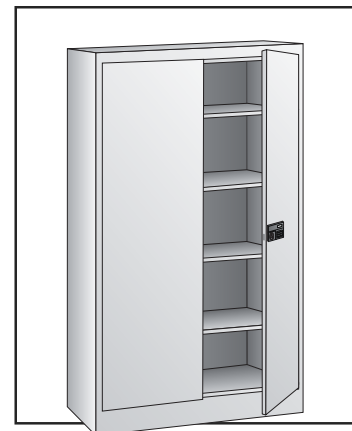

ULINE H-6312 ELECTRONIC STORAGE CABINET

1-800-295-5510
uline.com

Para Español, vea páginas 3-4.
Pour le français, consulter les pages 5-6.

PRIMARY ASSEMBLY

#	DESCRIPTION	QTY.	ULINE PART NO.	MFG. PART NO.
1	Back – Black	1	-----	944BA-BIK
1	Back – Gray	1	H-3109-BACK	944BA-MGY
2	Left Side Panel – Black	1	H-1105-LFPAN	944LS-BIK
2	Left Side Panel – Gray	1	H-1105-LFPAN	944LS-MGY
3	Right Side Panel – Black	1	-----	944RS-BIK
3	Right Side Panel – Gray	1	-----	944RS-MGY
4	Shelf – Black	4	H-1105ADD-BL	301-BIK
4	Shelf – Gray	4	H-1105ADD-GR	301-MGY
5	Sill – Black	1	-----	944SIN-BIK
5	Sill – Gray	1	-----	944SIN-MGY
6	Bottom – Black	1	-----	944BO-BIK
6	Bottom – Gray	1	-----	944BO-MGY
7	Top – Black	1	H-2533BLTOP	944TO-BIK
7	Top – Gray	1	H-2533GRTOP	944TO-MGY

ULINE H-6312
ELECTRONIC STORAGE
CABINET

1-800-295-5510
 uline.com

PRIMARY ASSEMBLY CONTINUED

#	DESCRIPTION	QTY.	ULINE PART NO.	MFG. PART NO.
8	Left Door – Black	1	H-1105-LDRBL	944LD-BLK
8	Left Door – Gray	1	H-1105-GRLDR	944ld-MGY
9	Right Door – Black	1	H-6312-BLRDR	944RDEL-BLK
9	Right Door – Gray	1	H-6312-RDOOR	944RDEL-MGY
10	Hinge Pin	6	H-1106-16	944HP
	#8-32 x 3/8" Bolt (Not Shown)	44	-----	-----
	#8-32 Nut (Not Shown)	44	-----	-----
	Replacement Hardware Pack (Not Included) Includes: • #8-32 x 3/8" Bolt (72) • #8-32 Nut (72)	1	H-1224-19	HW-72
	Locking Bar (Set of 2) (Not Shown)	1	H-1105-11	944LB
	Locking Bar Guide (Not Shown)	1	H-1105-15	944GI-2PK
	Nut Driver Tool (Not Shown)	1	H-1224-TOOL2	TOOL2
	Extra Keys (Set of 2) (Not Shown)	1	H-1550-KEYS	-----
	Touch Up Paint – Black (Not Shown)	1	H-5361	-----
	Touch Up Paint – Gray (Not Shown)	1	H-5362	LTUP-2-MGY
	Touch Up Paint – Tan (Not Shown)	1	H-5364	LTUP-1-CPY