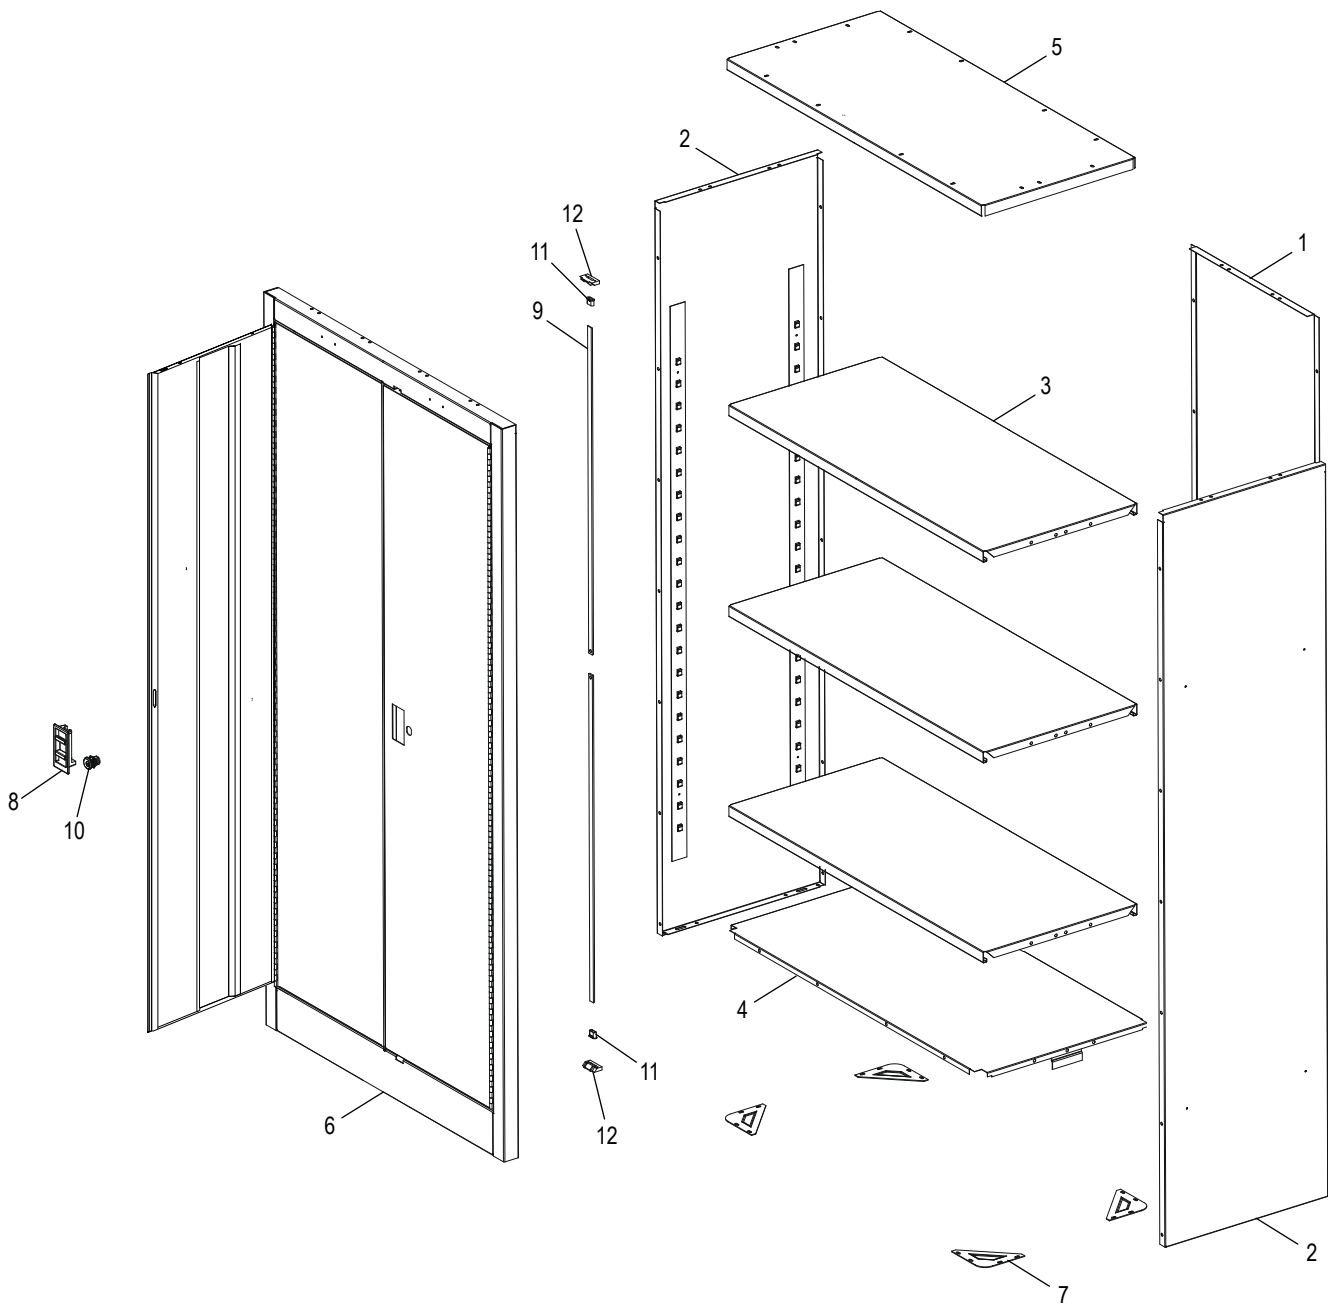

ULINE H-6318

**GABINETE DELGADO
PARA ALMACENAMIENTO**

800-295-5510

uline.mx

#	DESCRIPCIÓN	CANT.	NO. DE PARTE DE ULINE	NO. DE PARTE DEL FABRICANTE
1	Panel Posterior – Negro	1	-----	ICR3066-22F-ME
1	Panel Posterior – Gris	1	-----	ICR3066-22F-PL
1	Panel Posterior – Vino	1	-----	ICR3066-22F-MN
1	Panel Posterior – Blanc	1	-----	ICR3066-22F-SW
2	Panel Lateral – Negro	2	-----	ICS1566-22F-ME
2	Panel Lateral – Gris	2	-----	ICS1566-22F-PL
2	Panel Lateral – Vino	2	-----	ICS1566-22F-MN
2	Panel Lateral – Blanc	2	-----	ICS1566-22F-SW
3	Repisa – Negro	3	H-6321BL	ICAS3015ME
3	Repisa – Gris	3	H-6321GR	ICAS3015PL
3	Repisa – Vino	3	H-6321WINE	ICAS3015MN
3	Repisa – Blanc	3	H-6321W	ICAS3015SW
4	Parte Inferior – Negro	1	-----	ICB3015-22-ME
4	Parte Inferior – Gris	1	-----	ICB3015-22-PL
4	Parte Inferior – Vino	1	-----	ICB3015-22-MN
4	Parte Inferior – Blanc	1	-----	ICB3015-22-SW
5	Parte Superior – Negro	1	-----	ICT3015-22-ME
5	Parte Superior – Gris	1	-----	ICT3015-22-PL
5	Parte Superior – Vino	1	-----	ICT3015-22-MN
5	Parte Superior – Blanc	1	-----	ICT3015-22-SW
6	Puerta y Armazón – Negro	1	-----	ICSD3066P-ME
6	Puerta y Armazón – Gris	1	-----	ICSD3066P-PL
6	Puerta y Armazón – Vino	1	-----	ICSD3066P-MN
6	Puerta y Armazón – Blanc	1	-----	ICSD3066P-SW
7	Placa Inferior	4	-----	CFP100
8	Asa	1	H-6318-8	LSL100F
9	Barra de Seguridad (Set)	1	H-6318-LBARQ	ICLRS66
10	Cerradura	1	H-6316-LOCK	ABA001
11	Guía de la Barra de Seguridad	2	H-6317-GLDEQ	LRG1
12	Guía de la Barra Inferior	2	-----	BRG-100
	Perno (No Se Muestra)	56	-----	MBT200
	Tuerca (No Se Muestra)	56	-----	N201
	Llaves (Set de 2) (No Se Muestran)	1	H-7349	ABA001K
	Placa del Número en Blanco (No Se Muestra)	1	H-5553-PLATE	NPU100-20
	Cerradura para Llaves Diferentes (No Se Muestra)	1	H-63188BL-LCK	ABA100
	Paquete de Tornillería (No Se Muestra)	1	H-6317-HDWR	HDW-SLIM