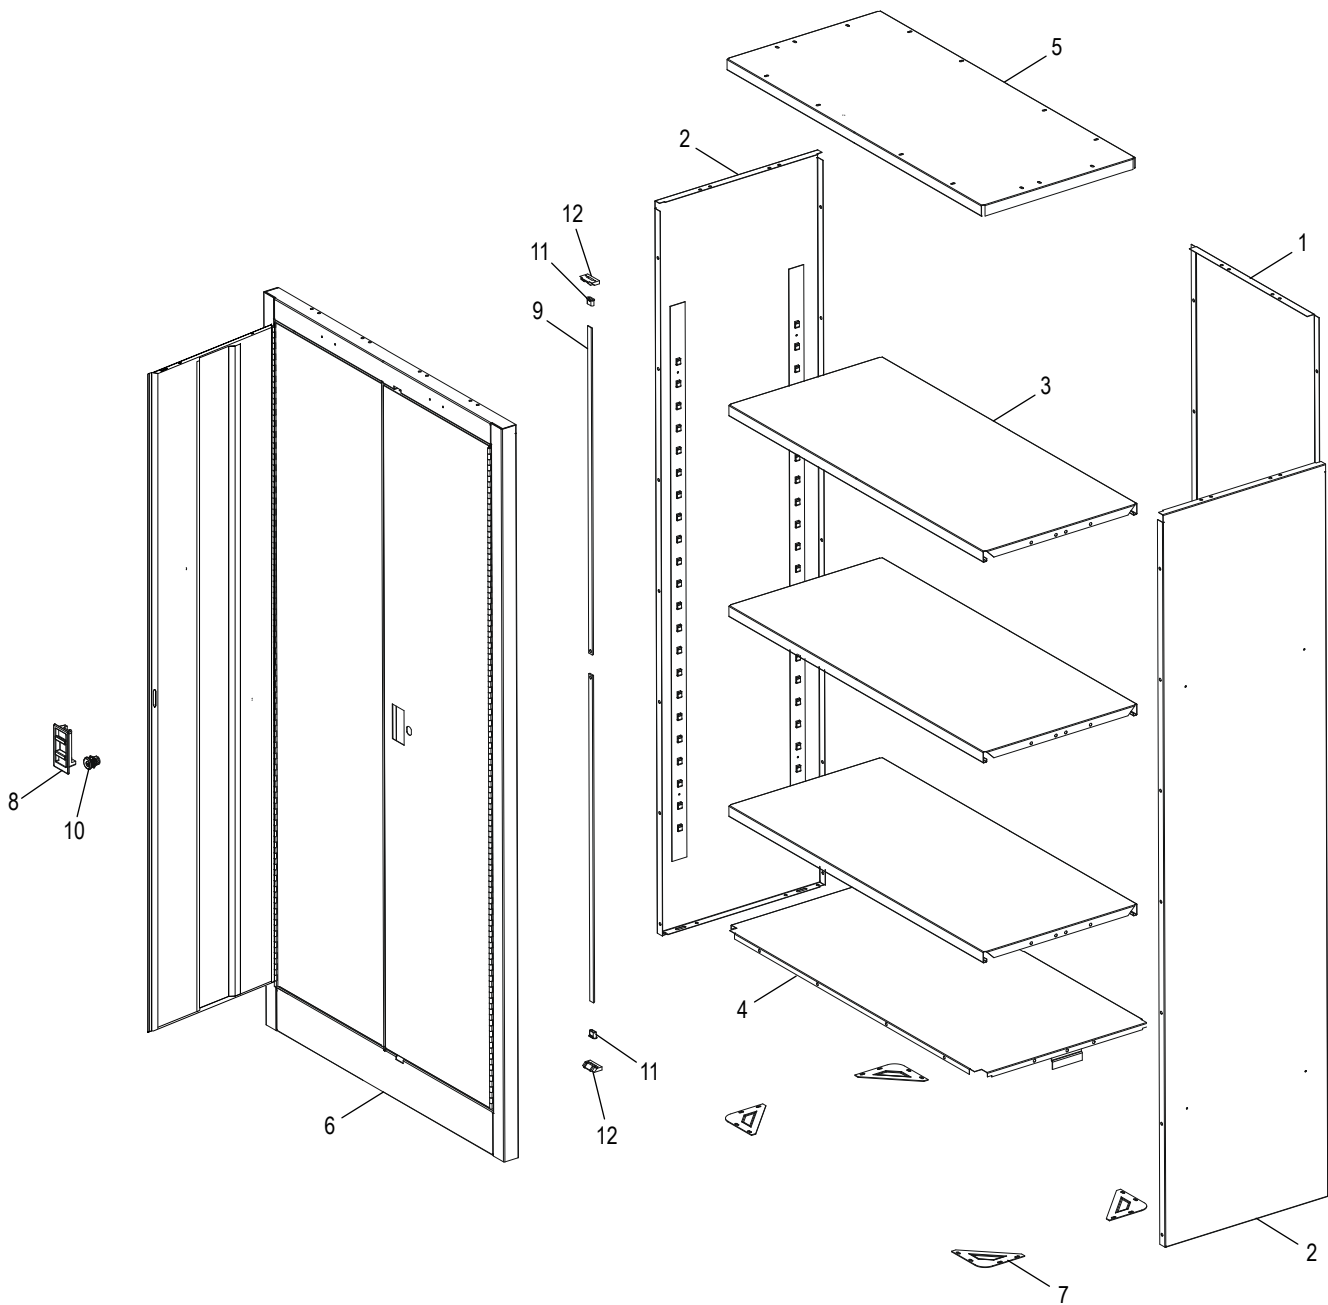

ULINE H-6318 SLIM STORAGE CABINET

1-800-295-5510
uline.com

Para Español, vea páginas 3-4.
Pour le français, consulter les pages 5-6.

#	DESCRIPTION	QTY.	ULINE PART NO.	MFG. PART NO.
1	Back Panel – Black	1	-----	ICR3066-22F-ME
1	Back Panel – Gray	1	-----	ICR3066-22F-PL
1	Back Panel – Wine	1	-----	ICR3066-22F-MN
1	Back Panel – White	1	-----	ICR3066-22F-SW
2	Side Panel – Black	2	-----	ICS1566-22F-ME
2	Side Panel – Gray	2	-----	ICS1566-22F-PL
2	Side Panel – Wine	2	-----	ICS1566-22F-MN
2	Side Panel – White	2	-----	ICS1566-22F-SW
3	Shelf – Black	3	H-6321BL	ICAS3015ME
3	Shelf – Gray	3	H-6321GR	ICAS3015PL
3	Shelf – Wine	3	H-6321WINE	ICAS3015MN
3	Shelf – White	3	H-6321W	ICAS3015SW
4	Bottom – Black	1	-----	ICB3015-22-ME
4	Bottom – Gray	1	-----	ICB3015-22-PL
4	Bottom – Wine	1	-----	ICB3015-22-MN
4	Bottom – White	1	-----	ICB3015-22-SW
5	Top – Black	1	-----	ICT3015-22-ME
5	Top – Gray	1	-----	ICT3015-22-PL
5	Top – Wine	1	-----	ICT3015-22-MN
5	Top – White	1	-----	ICT3015-22-SW
6	Door and Frame – Black	1	-----	ICSDF3066P-ME
6	Door and Frame – Gray	1	-----	ICSDF3066P-PL
6	Door and Frame – Wine	1	-----	ICSDF3066P-MN
6	Door and Frame – White	1	-----	ICSDF3066P-SW
7	Foot Plate	4	-----	CFP100
8	Latch Handle	1	H-6318-8	LSL100F
9	Lock Bar (Set)	1	H-6318-LBARQ	ICLRS66
10	Cabinet Lock	1	H-6316-LOCK	ABA001
11	Lock Bar Guide	2	H-6317-GLDEQ	LRG1
12	Bottom Bar Guide	2	-----	BRG-100
	Bolt (Not Shown)	56	-----	MBT200
	Nut (Not Shown)	56	-----	N201
	Keys (Set of 2) (Not Shown)	1	H-7349	ABA001K
	Blank Number Plate (Not Shown)	1	H-5553-PLATE	NPU100-20
	Lock Keyed Different (Not Shown)	1	H-63188BL-LCK	ABA100
	Hardware Pack (Not Shown)	1	H-6317-HDWR	HDW-SLIM