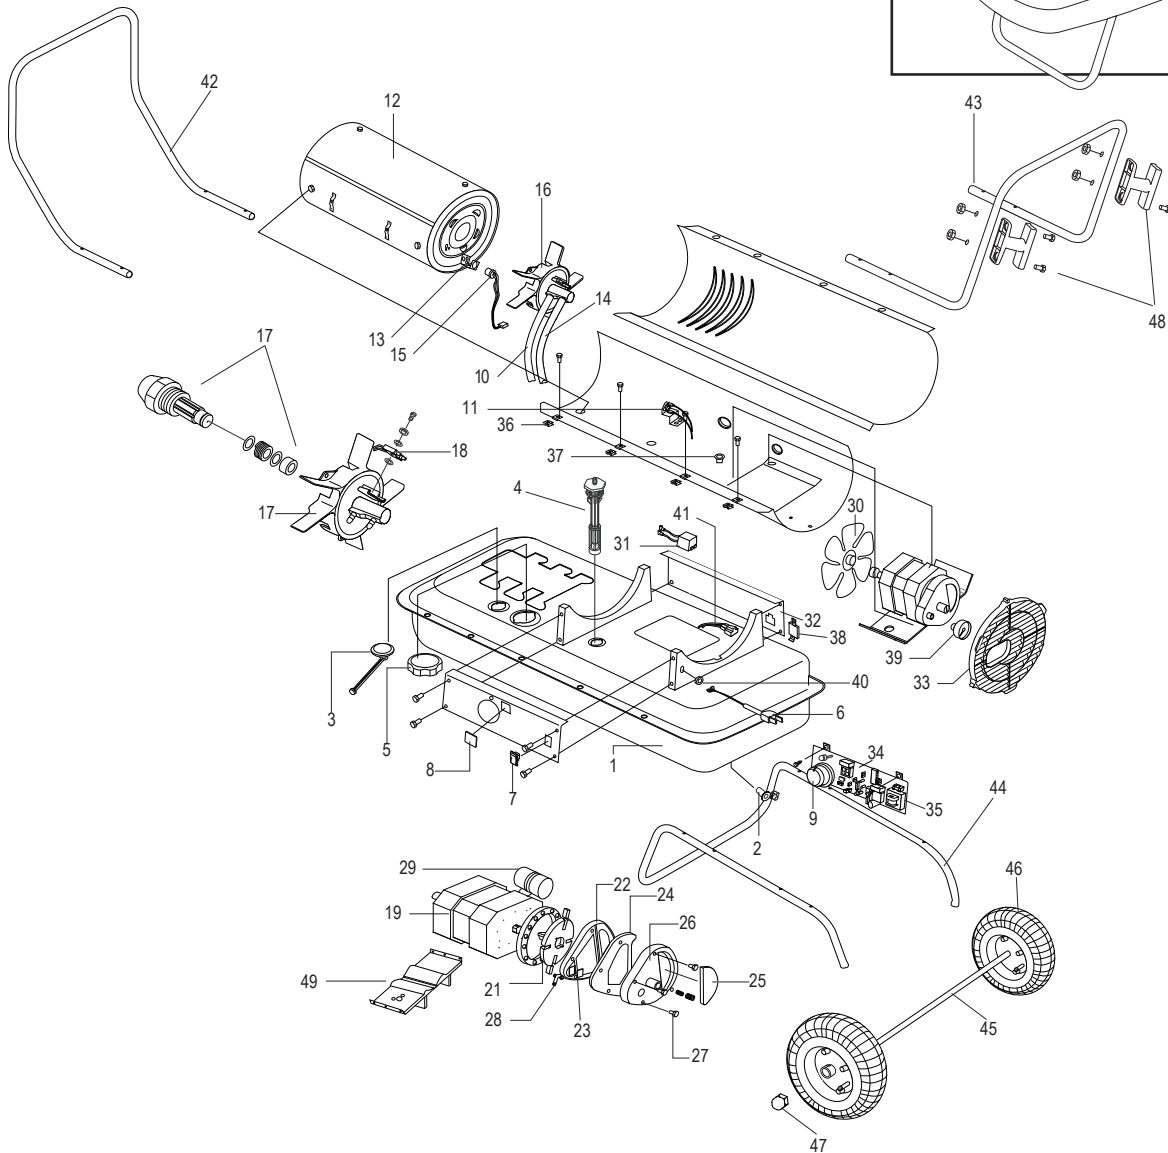

ULINE H-6513

CALENTADOR MULTICOMBUSTIBLE

800-295-5510
uline.mx

#	DESCRIPCIÓN	CANT.	NO. DE PARTE DE ULINE	NO. DE PARTE DEL FABRICANTE
1	Ensamble del Tanque de Combustible	1	-----	70-002-0250
2	Tapón para Desagüe	1	H-6513-DRAIN	70-002-0105
3	Ensamble del Medidor de Combustible	1	-----	70-007-0210
4	Ensamble del Filtro de Combustible	1	H-10731	70-003-0200
5	Tapa del Combustible – Grande de Plástico	1	H-6513-CAP	70-006-0140
6	Cable Eléctrico	1	H-6513-CORD	70-034-0205
7	Interruptor Eléctrico	1	-----	70-038-0100
8	Pantalla Tipo Ventana	1	-----	70-040-0100
9	Perilla de Control del Termostato	1	-----	70-031-0100
10	Línea de Aire	1	-----	70-035-0300