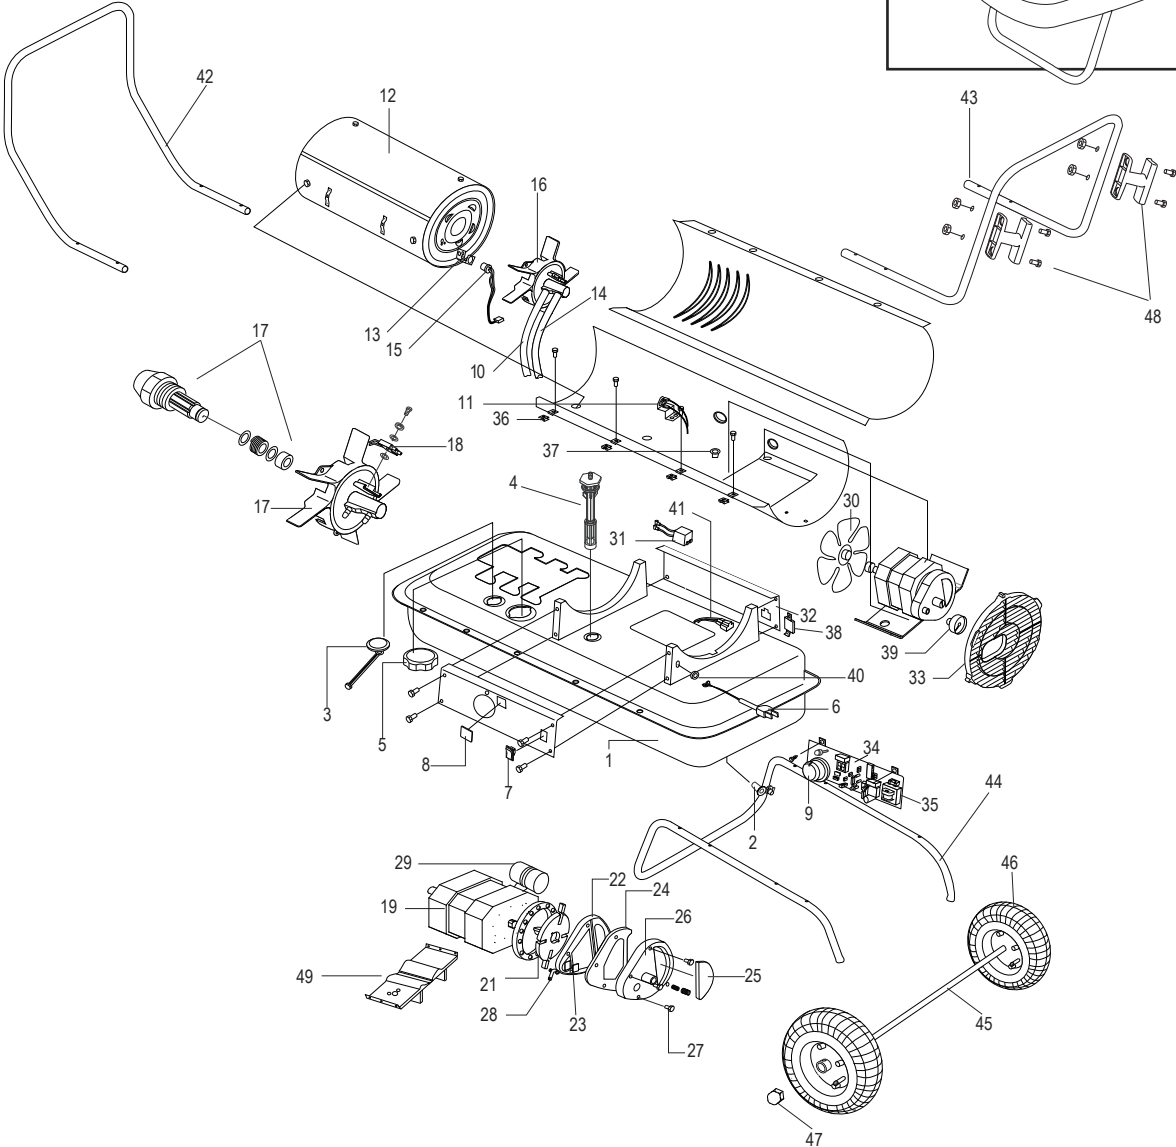

ULINE H-6513 MULTI-FUEL HEATER

1-800-295-5510
 uline.com

| # | DESCRIPTION | QTY. | ULINE PART NO. | MFG. PART NO. |
|----|--------------------------|------|----------------|---------------|
| 1 | Fuel Tank Assembly | 1 | ----- | 70-002-0250 |
| 2 | Drain Plug | 1 | H-6513-DRAIN | 70-002-0105 |
| 3 | Fuel Gauge Assembly | 1 | ----- | 70-007-0210 |
| 4 | Fuel Filter Assembly | 1 | H-10731 | 70-003-0200 |
| 5 | Fuel Cap – Large Plastic | 1 | H-6513-CAP | 70-006-0140 |
| 6 | Power Cord | 1 | H-6513-CORD | 70-034-0205 |
| 7 | Power Switch | 1 | ----- | 70-038-0100 |
| 8 | Window Display | 1 | ----- | 70-040-0100 |
| 9 | Thermostat Control Knob | 1 | ----- | 70-031-0100 |
| 10 | Air Line | 1 | ----- | 70-035-0300 |