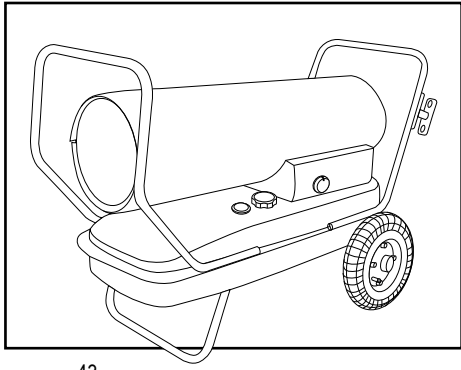

ULINE H-6513 MULTI-FUEL HEATER

1-800-295-5510
 uline.com

#	DESCRIPTION	QTY.	ULINE PART NO.	MFG. PART NO.
1	Fuel Tank Assembly	1	-----	70-002-0250
2	Drain Plug	1	H-6513-DRAIN	70-002-0105
3	Fuel Gauge Assembly	1	-----	70-007-0210
4	Fuel Filter Assembly	1	H-10731	70-003-0200
5	Fuel Cap – Large Plastic	1	H-6513-CAP	70-006-0140
6	Power Cord	1	H-6513-CORD	70-034-0205
7	Power Switch	1	-----	70-038-0100
8	Window Display	1	-----	70-040-0100
9	Thermostat Control Knob	1	-----	70-031-0100
10	Air Line	1	-----	70-035-0300