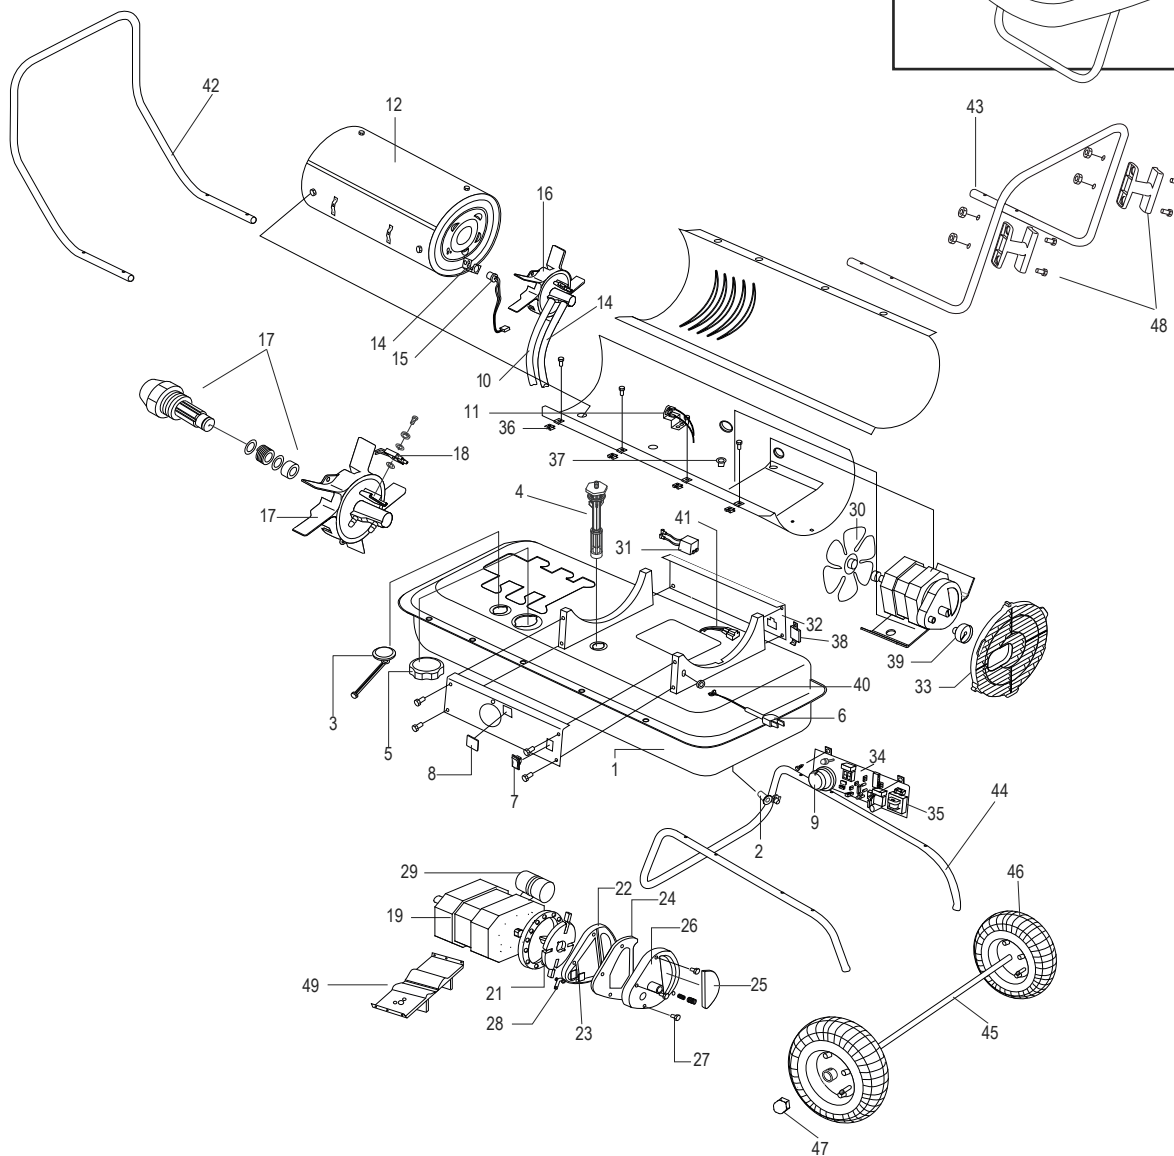

ULINE H-6514

MULTI-FUEL HEATER – 190,000 BTU

1-800-295-5510
 uline.com

#	DESCRIPTION	QTY.	ULINE PART NO.	MFG. PART NO.
1	Fuel Tank Assembly	1	-----	70-002-0350
2	Drain Plug	1	H-6513-DRAIN	70-002-0105
3	Fuel Gauge Assembly	1	-----	70-007-0210
4	Fuel Filter Assembly	1	H-10731	70-003-0200
5	Fuel Cap – Large Plastic	1	-----	70-006-0500
6	Power Cord	1	H-6513-CORD	70-034-0205
7	Power Switch	1	-----	70-038-0100
8	Window Display	1	-----	70-040-0100
9	Thermostat Control Knob	1	-----	70-031-0100
10	Air Line	1	-----	70-035-0400