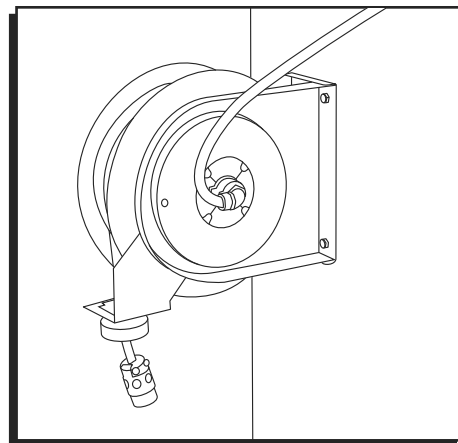

ULINE H-7121
CARRETE CON EXTENSIÓN
INDUSTRIAL – 15 AMPERIOS

800-295-5510
uline.mx

#	DESCRIPCIÓN	CANT.	NO. DE PARTE ULINE	NO. DE PARTE DEL FABRICANTE
1	Salida Única	1	-----	600251
2	Ensamble del Cable de Entrada	1	-----	260630
3	Conector de Cable de 90°	1	-----	261140-C
4	Tornillo, Juego de 3/8-19 x Pasador de 1/2"	1	-----	300006
5	Tuerca Hexagonal de Bloqueo 10-32	22	-----	S300011
6	Anillo de Presión	1	-----	300031
7	Remache de la Caja con Resorte	1	-----	S261360
8	Tornillo 10-32 x 1/2"	2	-----	300002
9	Ensamble del Brazo Guía	1	-----	S400107
10	Ensamble del Parachoques	1	-----	1-HR1004-A
11	Varilla con Resorte	1	-----	S400017
12	Leva del Pestillo	1	-----	S400019
13	Disco de Polea	1	-----	400006
14	Reductor de Tensión	1	-----	260633
15	Adaptador de la Placa	1	-----	261577
16	Rondana de Presión de Bloqueo	3	-----	902016
17	Perno de Cabeza Hexagonal de 1/4-20 x 5/8"	3	-----	S2-42
18	Ensamble del Anillo Colector	1	-----	602296
19	Cubierta	1	-----	261723
20	Anillo de Presión	1	-----	S140-13
21	Capuchón para Cable	3	-----	260774
22	Ensamble del Cable con Conexión a Tierra	1	-----	600283
23	Rondana de Bloqueo	1	-----	S115-10
24	Terminal de Conexión	1	-----	260609
25	Ensamble del Recuadro Terminal	1	-----	600205
26	Ensamble de la Polea	1	-----	600254
27	Tornillo, 10-32 x 3/8"	5	-----	300001
28	Resorte de la Placa de Pestillo	1	-----	S400018
29	Tornillo, 10-24 x 3/8"	1	-----	S32-136
30	Tornillo 10-32 x 1"	1	-----	300035
31	Parachoques del Pestillo	1	-----	S400021
32	Ensamble de la Placa de Pestillo	1	-----	S400109
33	Casquillo del Pestillo	1	-----	S400012
34	Ensamble de la Base	1	-----	400101
35	Kit del Eje Principal	1	-----	602348
36	Rondana de Separación	2	-----	300034
37	Ensamble del Resorte de Transmisión	1	-----	S400030
38	Ensamble de la Caja con Resorte	1	-----	S400103
39	Tuerca Nyloc 10-32 x 3/8"	1	-----	S82-15