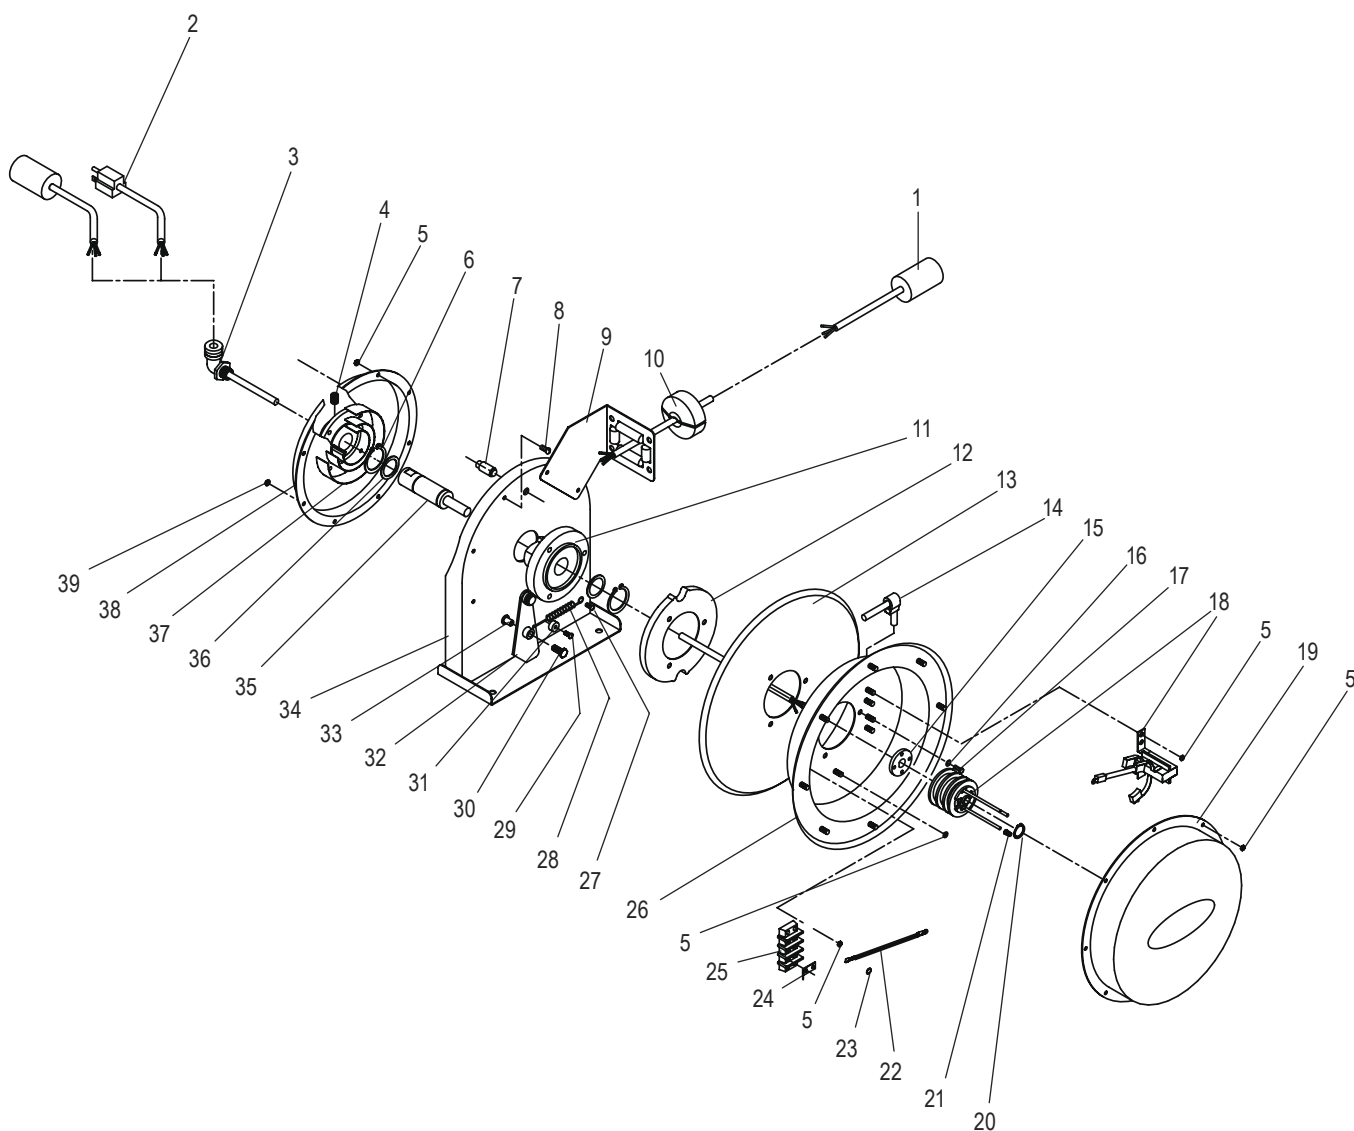

ULINE H-7121
CARRETE CON EXTENSIÓN
INDUSTRIAL – 15 AMPERIOS

800-295-5510
uline.mx

#	DESCRIPCIÓN	CANT.	NO. DE PARTE ULINE	NO. DE PARTE DEL FABRICANTE
1	Salida Única	1	-----	600251
2	Ensamble del Cable de Entrada	1	-----	260630
3	Conector de Cable de 90°	1	-----	261140-C
4	Tornillo, Juego de 3/8-19 x Pasador de 1/2"	1	-----	300006
5	Tuerca Hexagonal de Bloqueo 10-32	22	-----	S300011
6	Anillo de Presión	1	-----	300031
7	Remache de la Caja con Resorte	1	-----	S261360
8	Tornillo 10-32 x 1/2"	2	-----	300002
9	Ensamble del Brazo Guía	1	-----	S400107
10	Ensamble del Parachoques	1	-----	1-HR1004-A
11	Varilla con Resorte	1	-----	S400017
12	Leva del Pestillo	1	-----	S400019
13	Disco de Polea	1	-----	400006
14	Reductor de Tensión	1	-----	260633
15	Adaptador de la Placa	1	-----	261577
16	Rondana de Presión de Bloqueo	3	-----	902016
17	Perno de Cabeza Hexagonal de 1/4-20 x 5/8"	3	-----	S2-42
18	Ensamble del Anillo Colector	1	-----	602296
19	Cubierta	1	-----	261723
20	Anillo de Presión	1	-----	S140-13
21	Capuchón para Cable	3	-----	260774
22	Ensamble del Cable con Conexión a Tierra	1	-----	600283
23	Rondana de Bloqueo	1	-----	S115-10
24	Terminal de Conexión	1	-----	260609
25	Ensamble del Recuadro Terminal	1	-----	600205
26	Ensamble de la Polea	1	-----	600254
27	Tornillo, 10-32 x 3/8"	5	-----	300001
28	Resorte de la Placa de Pestillo	1	-----	S400018
29	Tornillo, 10-24 x 3/8"	1	-----	S32-136
30	Tornillo 10-32 x 1"	1	-----	300035
31	Parachoques del Pestillo	1	-----	S400021
32	Ensamble de la Placa de Pestillo	1	-----	S400109
33	Casquillo del Pestillo	1	-----	S400012
34	Ensamble de la Base	1	-----	400101
35	Kit del Eje Principal	1	-----	602348
36	Rondana de Separación	2	-----	300034
37	Ensamble del Resorte de Transmisión	1	-----	S400030
38	Ensamble de la Caja con Resorte	1	-----	S400103
39	Tuerca Nyloc 10-32 x 3/8"	1	-----	S82-15