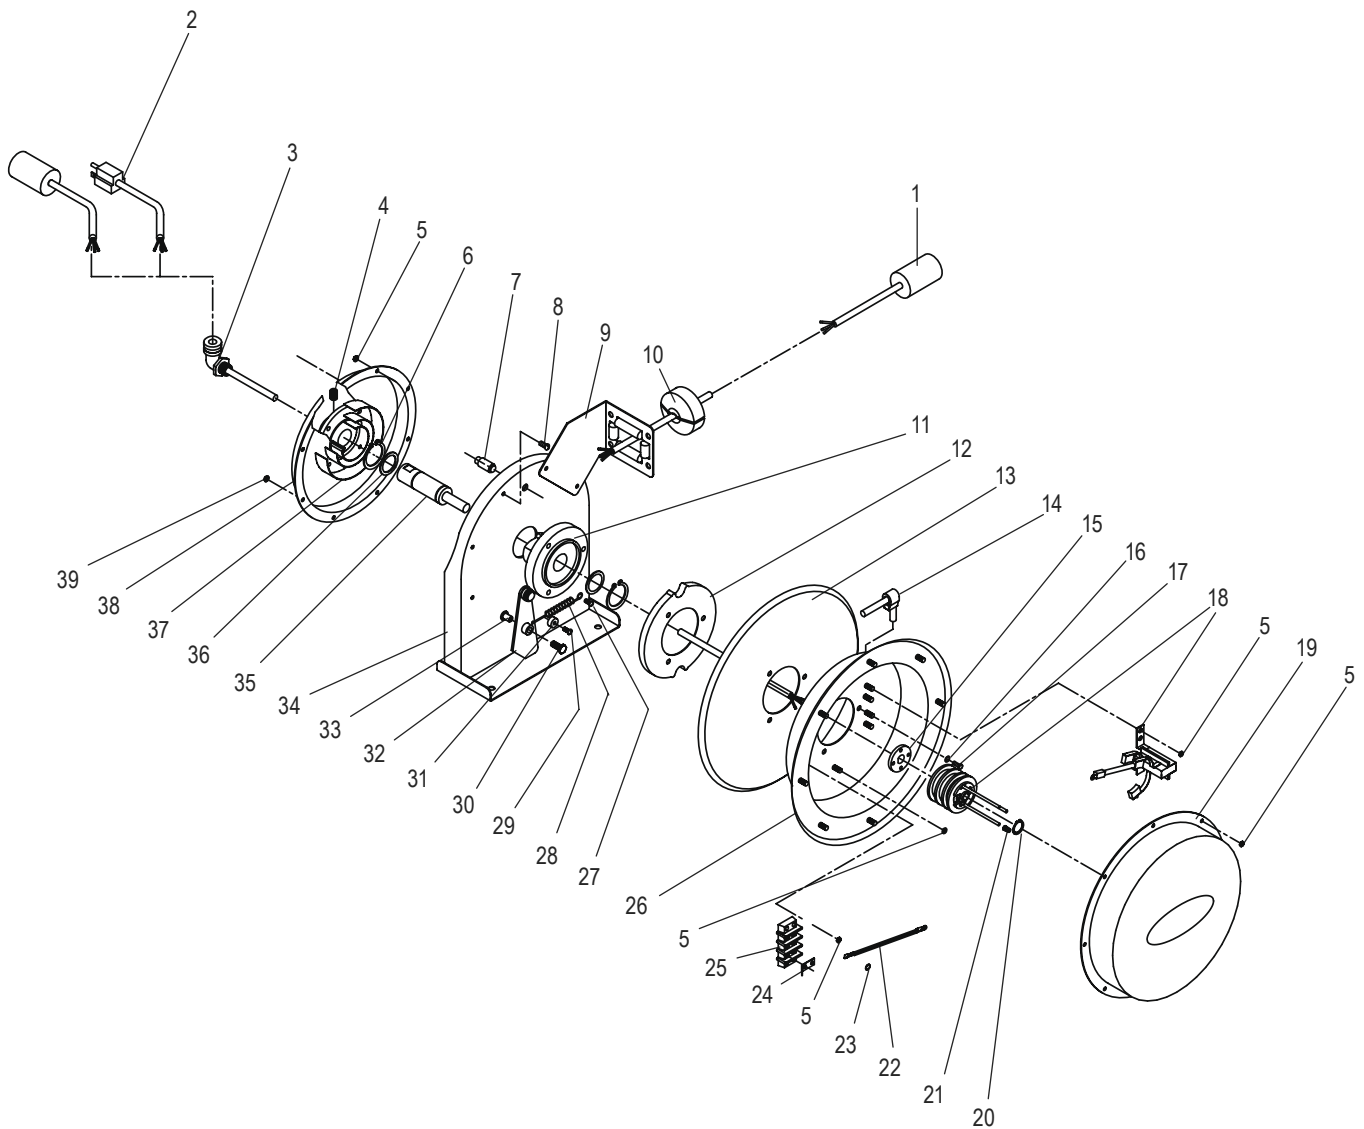

ULINE H-7121 INDUSTRIAL CORD REEL – 15 AMP

1-800-295-5510
uline.com

Para Español, vea páginas 3-4.
Pour le français, consulter les pages 5-6.

ULINE H-7121
INDUSTRIAL CORD
REEL – 15 AMP

1-800-295-5510
uline.com

#	DESCRIPTION	QTY.	ULINE PART NO.	MFG. PART NO.
1	Single Outlet	1	-----	600251
2	Inlet Cord Assembly	1	-----	260630
3	90° Cord Connector	1	-----	261140-C
4	Screw, Set 3/8-19 x 1/2" Pin	1	-----	300006
5	Locking Hex Nut 10-32	22	-----	S300011
6	Snap Ring	1	-----	300031
7	Springcase Stud	1	-----	S261360
8	Screw 10-32 x 1/2"	2	-----	300002
9	Guide Arm Assembly	1	-----	S400107
10	Bumper Assembly	1	-----	1-HR1004-A
11	Spring Arbor	1	-----	S400017
12	Latch Cam	1	-----	S400019
13	Sheave Disc	1	-----	400006
14	Strain Relief	1	-----	260633
15	Plate Adapter	1	-----	261577
16	Split Lock Washer	3	-----	902016
17	Hex Screw 1/4-20 x 5/8"	3	-----	S2-42
18	Collector Ring Assembly	1	-----	602296
19	Cover	1	-----	261723
20	Snap Ring	1	-----	S140-13
21	Wire Nut	3	-----	260774
22	Grounding Cord Assembly	1	-----	600283
23	Lock Washer	1	-----	S115-10
24	Connect Terminal	1	-----	260609
25	Terminal Block Assembly	1	-----	600205
26	Sheave Assembly	1	-----	600254
27	Screw, 10-32 x 3/8"	5	-----	300001
28	Latch Plate Spring	1	-----	S400018
29	Screw, 10-24 x 3/8"	1	-----	S32-136
30	Screw 10-32 x 1"	1	-----	300035
31	Latch Bumper	1	-----	S400021
32	Latch Plate Assembly	1	-----	S400109
33	Latch Bushing	1	-----	S400012
34	Base Assembly	1	-----	400101
35	Main Shaft Kit	1	-----	602348
36	Spacing Washer	2	-----	300034
37	Drive Spring Assembly	1	-----	S400030
38	Spring Case Assembly	1	-----	S400103
39	Nyloc Nut 10-32 x 3/8"	1	-----	S82-15