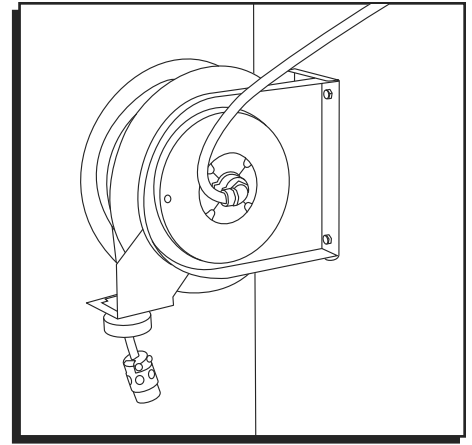

ULINE H-7121 INDUSTRIAL CORD REEL – 15 AMP

1-800-295-5510
uline.com

Para Español, vea páginas 3-4.
Pour le français, consulter les pages 5-6.

ULINE H-7121
INDUSTRIAL CORD
REEL – 15 AMP

1-800-295-5510
uline.com

#	DESCRIPTION	QTY.	ULINE PART NO.	MFG. PART NO.
1	Single Outlet	1	-----	600251
2	Inlet Cord Assembly	1	-----	260630
3	90° Cord Connector	1	-----	261140-C
4	Screw, Set 3/8-19 x 1/2" Pin	1	-----	300006
5	Locking Hex Nut 10-32	22	-----	S300011
6	Snap Ring	1	-----	300031
7	Springcase Stud	1	-----	S261360
8	Screw 10-32 x 1/2"	2	-----	300002
9	Guide Arm Assembly	1	-----	S400107
10	Bumper Assembly	1	-----	1-HR1004-A
11	Spring Arbor	1	-----	S400017
12	Latch Cam	1	-----	S400019
13	Sheave Disc	1	-----	400006
14	Strain Relief	1	-----	260633
15	Plate Adapter	1	-----	261577
16	Split Lock Washer	3	-----	902016
17	Hex Screw 1/4-20 x 5/8"	3	-----	S2-42
18	Collector Ring Assembly	1	-----	602296
19	Cover	1	-----	261723
20	Snap Ring	1	-----	S140-13
21	Wire Nut	3	-----	260774
22	Grounding Cord Assembly	1	-----	600283
23	Lock Washer	1	-----	S115-10
24	Connect Terminal	1	-----	260609
25	Terminal Block Assembly	1	-----	600205
26	Sheave Assembly	1	-----	600254
27	Screw, 10-32 x 3/8"	5	-----	300001
28	Latch Plate Spring	1	-----	S400018
29	Screw, 10-24 x 3/8"	1	-----	S32-136
30	Screw 10-32 x 1"	1	-----	300035
31	Latch Bumper	1	-----	S400021
32	Latch Plate Assembly	1	-----	S400109
33	Latch Bushing	1	-----	S400012
34	Base Assembly	1	-----	400101
35	Main Shaft Kit	1	-----	602348
36	Spacing Washer	2	-----	300034
37	Drive Spring Assembly	1	-----	S400030
38	Spring Case Assembly	1	-----	S400103
39	Nyloc Nut 10-32 x 3/8"	1	-----	S82-15