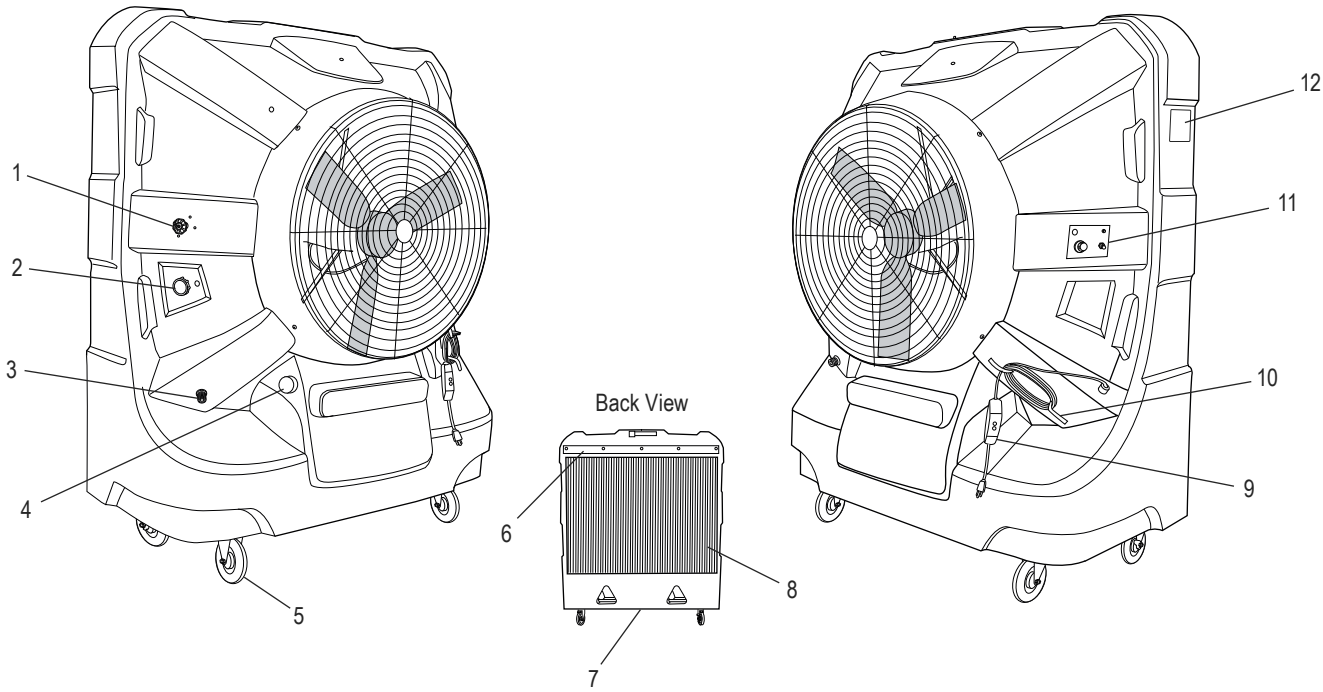

ULINE H-7127
PORTACOOOL™ EVAPORATIVE
COOLER – 36"

1-800-295-5510
 uline.com

#	DESCRIPTION	QTY.	ULINE PART NO.	MFG. PART NO.
1	Water Adjustment Valve	1	H-7128-VALVE	VALVE-01
2	Liquid Level Indicator	1	-----	-----
3	Hose Connection	1	H-7128-HOSEQ	PLBR0016
4	Manual Water Fill Cap	1	H-7399	PARPACINJS006
5	Heavy Duty Caster	4	H-7127-CSTRQ	PARPACCST600
6	Media Flap	1	H-7127-MF	PARFLP006000
7	2" Drain (On Bottom)	1	-----	-----
8	Replacement Pad	1	H-7130	PARKULJ26000
9	Power Cord	1	H-7126-EC	PARPCD00220A
10	Cord Wrap	1	-----	-----
11	Control Panel	1	H-7127-CPNL	PARCTLJ26000
12	Serial Plate	1	-----	-----
13	Fan Blade	1	H-7127-BLDQ	PARFANJ260F0
14	Fan Guard	1	H-7127-FANG	PARSCRJ26000

ULINE H-7127**PORTACOOOL™ EVAPORATIVE
COOLER – 36"****1-800-295-5510**

uline.com

#	DESCRIPTION	QTY.	ULINE PART NO.	MFG. PART NO.
	Pump (Not Shown)	1	H-7132	PARPMP01710
	Cover (Not Shown)	1	H-8661	CVRR0005K
	Motor (Not Shown)	1	H-7127-MOTOR	PARMTRJ2600A
	Pump Shutoff (Not Shown)	1	H-7127-PS	PARPSOJ26000
	Jetstream 260 Venturi Kit (Not Shown)	1	H-7127JET260	PARVNTJ26000
	37" Hose (Not Shown)	1	H-7127-HOSE	HOSE-F37
	Upper Support Mount (Not Shown)	1	H-7127-UP	INJR0060
	Lower Support Mount (Not Shown)	1	H-7127-LOW	INJR0061
	36" Motor Support Arm (Not Shown)	1	H-7127-MSA	MNTR0001
	Hard Water Treatment Kit (Not Shown)	1	H-6108	PARPACHWTB00
	Water Pressure Regulator (Not Shown)	1	H-3030-26	PRES-REG-01
	Reducing Adaptor for 36" (Not Shown)	1	H-3030-29	PVC-ADP-01
	Control Knob (Not Shown)	1	H-7384	PARKNBJS0000
	Bonnet Clamp Fasteners (Not Shown)	1	H-7127-BCF	SPRAY-ACC-04
	Gate Valve Assembly (Not Shown)	1	H-7128-GVASQ	VALS0001