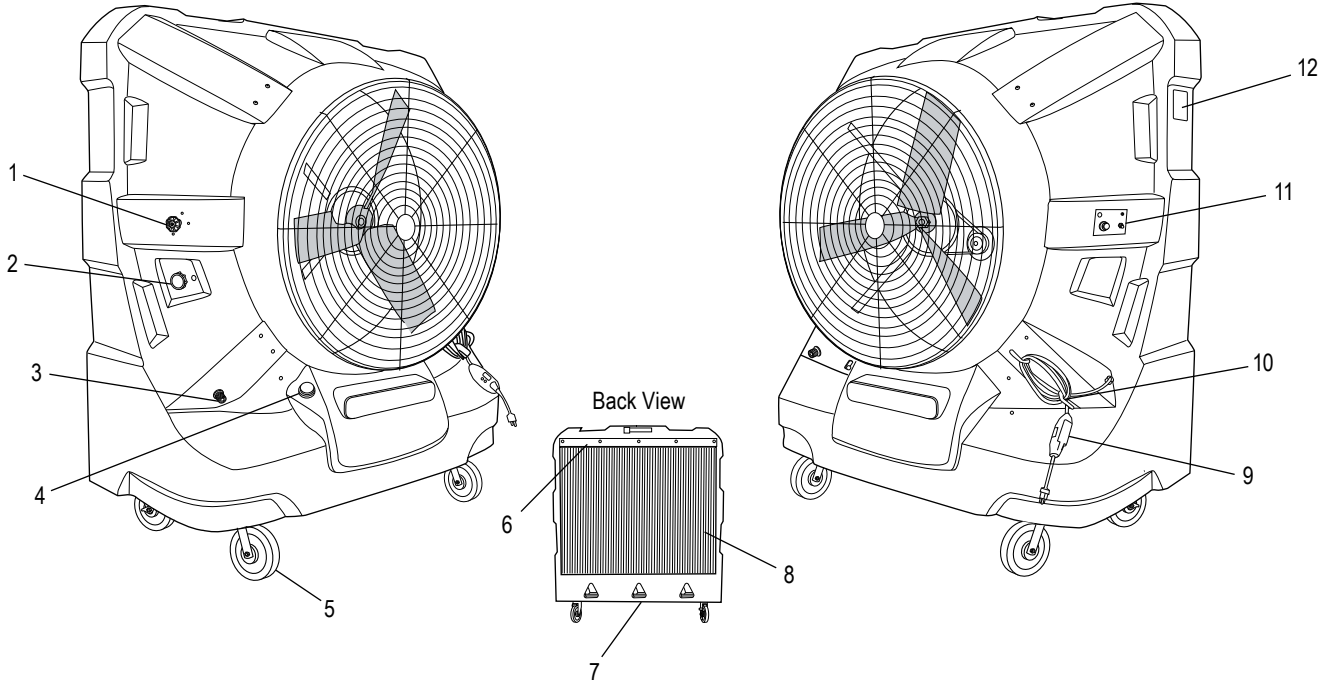

**ULINE H-7128**  
**PORTACOOOL™ EVAPORATIVE**  
**COOLER – 48"**

1-800-295-5510  
 uline.com

#	DESCRIPTION	QTY.	ULINE PART NO.	MFG. PART NO.
1	Water Adjustment Valve	1	H-7128-VALVE	VALVE-01
2	Liquid Level Indicator	1	-----	-----
3	Hose Connection	1	H-7128-HOSEQ	PLBR0016
4	Manual Water Fill Cap	1	H-7399	PARPACINJS006
5	Heavy Duty Caster	4	H-7128-CSTR	PARPACCST800
6	Media Flap	1	H-7128-MF	PARFLP007200
7	2" Drain (On Bottom)	1	H-7399	PARPACINJS006
8	Replacement Pad	1	H-7131	PARKULJ27000
9	Power Cord	1	H-7128-CORD	PARPCD00110A
10	Cord Wrap	1	-----	-----
11	Control Panel	1	H-7128-CPNL	PARCTLJ27000
12	Serial Plate	1	-----	-----
	Fan Assembly (Not Shown)	1	H-7128-FAN	PARFANJ270FO
	3/4 Float Valve Assembly (Not Shown)	1	H-7128-FLTV	FLTS0005

**ULINE H-7128****PORTACOOOL™ EVAPORATIVE  
COOLER – 48"**

1-800-295-5510

uline.com

#	DESCRIPTION	QTY.	ULINE PART NO.	MFG. PART NO.
	Belt for Evaporative Cooler (Not Shown)	1	H-7128-BELT	BELT2K-45-01
	Cover (Not Shown)	1	H-8662	CVRR0006K
	Motor (Not Shown)	1	H-7128-MOTOR	PARMTRJ2700A
	Gauge (Not Shown)	1	H-7128-GAUGE	PARPSOJ27000
	Protective Screen (Not Shown)	1	H-7128-SCRN	PARSCRJ27000
	Floater Cut Off Switch When Full (Models Before 2022) (Not Shown)	1	H-7126-FCOF	PARFLTP00001
	3/4" Brass Swivel Hose Fitting (Not Shown)	1	H-3030-19	HOSE-FTG-05
	.75x.5" Reducing Adaptor for 3/6" (Not Shown)	1	H-3030-29	PVC-ADP-01
	Bonnet Clamp Fastener (Not Shown)	1	H-7127-BCF	SPRAY-ACC-04
	Control Knob (Not Shown)	1	H-7384	PARKNBJ50000
	Gate Valve Assembly (Not Shown)	1	H-7128-GVASQ	VALS0001
	Hard Water Treatment Kit (Not Shown)	1	H-6108	PARPACHWTB00
	Pump (Not Shown)	1	H-7132	PARPMP01710