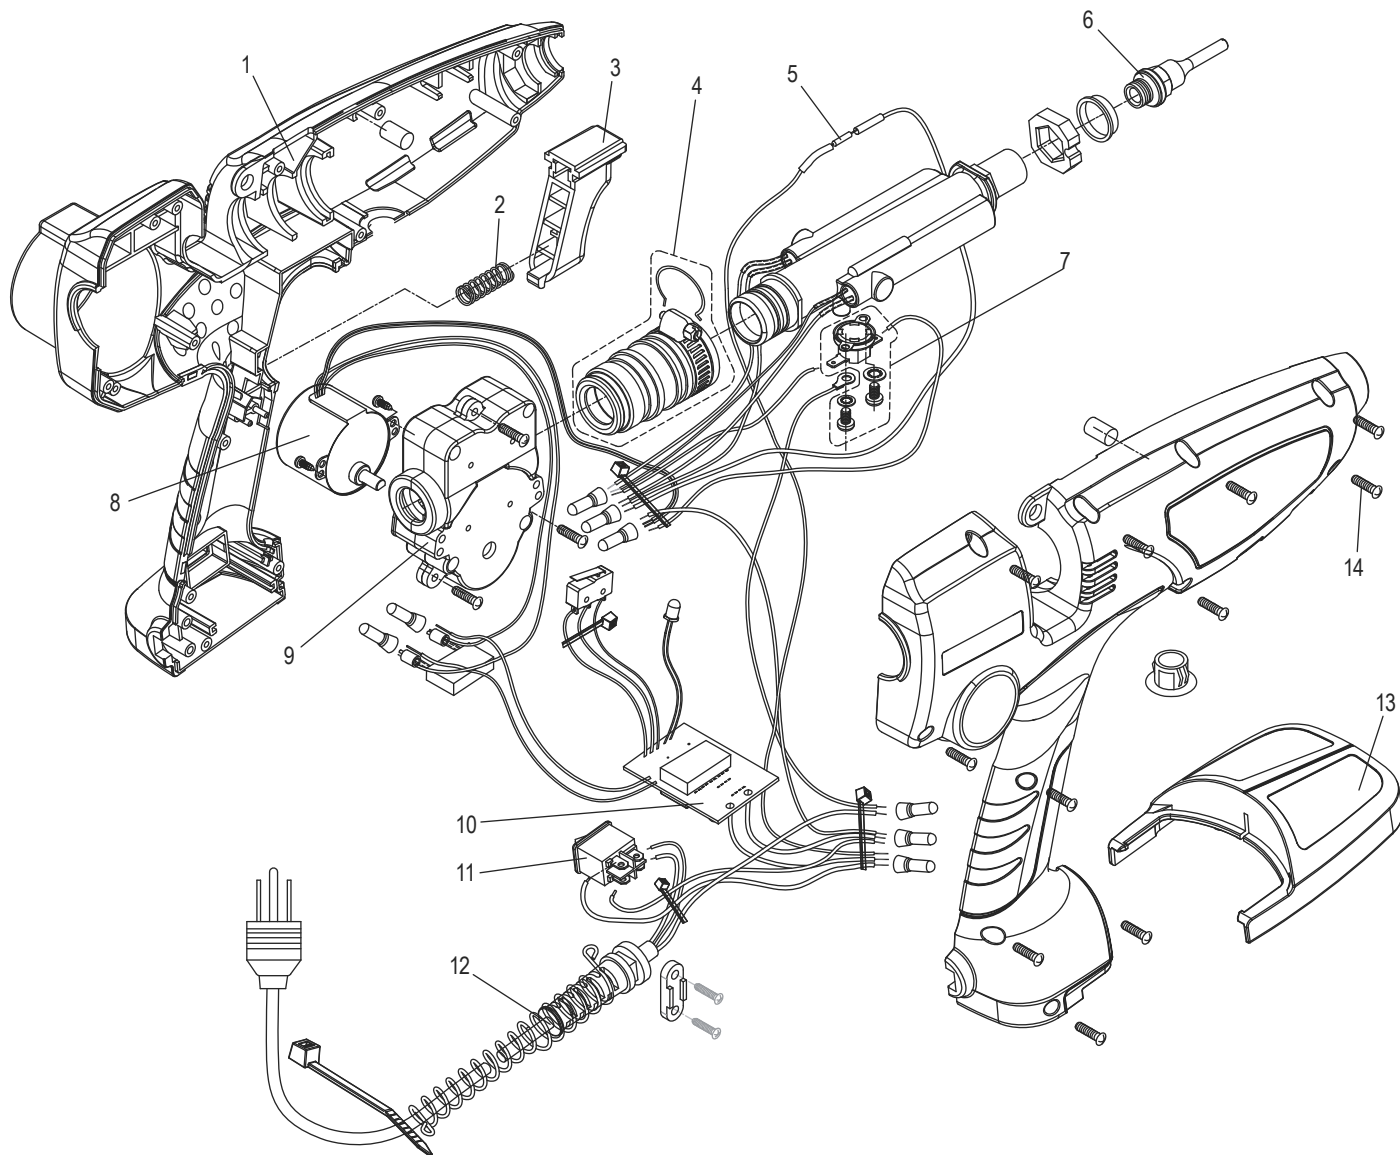

ULINE H-7182 MOTORIZED GLUE GUN – 5/8"

1-800-295-5510
uline.com

ULINE H-7182
**MOTORIZED GLUE
GUN – 5/8"**

1-800-295-5510
uline.com

#	DESCRIPTION	QTY.	ULINE PART NO.	MFG. PART NO.
1	Handle Set	1	H-7182-HNDL	2903010
2	Spring	1	H-7182-SPRNG	2904020
3	Trigger	1	H-7182-TRIGR	2903040
4	Inlet Tube Set	1	H-7182-ITS	2642061S
5	Fuse Set	1	H-7182-FUSE	9002025SH172
6	Nozzle	1	H-7182-NOZZ	MN-10
7	Thermostat Set	1	H-7182-THERM	9002055A205A
8	Motor Set	1	H-7182-MOTOR	2423054AS110
9	Gear Set	1	H-7182-GEAR	2901620
10	PCB Set	1	H-7182-PCB	2905010S0020
11	On/Off Switch	1	H-7182-SWITCH	2154055-R
12	Power Cord	1	H-7182-PWRCD	9001027GS-B
13	Stand	1	H-7182-STAND	2883030
14	Screw	11	H-7182-SCREW	9003003