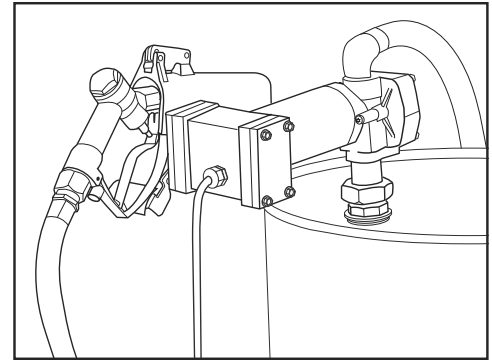

ULINE H-7193 FUEL TRANSFER PUMP

1-800-295-5510
uline.com

Para Español, vea páginas 3-4.
Pour le français, consulter les pages 5-6.

PUMP ASSEMBLY DIAGRAM

PUMP ASSEMBLY DIAGRAM PARTS LIST

#	DESCRIPTION	QTY.	ULINE PART NO.	MFG. PART NO.
1	Thread-Forming Bolt – M4	4	-----	F0012-01
2	Cover (Strainer)	1	-----	F0012-02
3	O-Ring (Part of a Kit)	1	H-7193-SK	F0012-03-16
4	Strainer	1	-----	F0005
5	Thread-Forming Bolt – M8	4	-----	F0012-05
6	Housing Cover	1	-----	F0012-06
7	O-Ring (Part of a Kit)	1	H-7193-SK	F0012-03-16
8	Gear Kit	2	H-7193-GKQ	F0012-08-09
9	Shaft (Gear)	2	-----	F0012-10
10	Housing (Machined)	1	-----	F0012-11
11	Fitting (Bung)	1	H-7193-11	F0012-12
12	Swivel Nut	1	H-7193-12	F0012-13

PUMP ASSEMBLY DIAGRAM PARTS LIST CONTINUED

#	DESCRIPTION	QTY.	ULINE PART NO.	MFG. PART NO.
13	Bung Adaptor	1	H-7193-13	F0012-14
14	Bypass Valve (Part of a Kit)	1	H-7193-SK	F0012-03-16
14A	Circlip	1	-----	F0012-15
15	O-Ring (Part of a Kit)	1	H-7193-SK	F0012-03-16
16	Bypass Valve	1	H-7193-BV	F0012-17
17	Spring (Bypass Valve)	1	H-7193-SBV	F0012-18
18	Elbow	1	H-7193-ELBOW	F0012-19
19	Thread-Forming Bolt – M6	9	-----	F0012-20
20	Motor, 12V Dc	1	H-7193-MOTOR	F0012-21
21	Thread-Forming Bolt – M4	1	-----	F0012-22
22	Electrical Cover	1	-----	-----
23	Drive Screw U Type	4	-----	-----
24	Label	1	-----	-----
25	Electrical Housing (M/C)	1	-----	-----
26	Thread-Forming Bolt – M6	4	H-7193-THRDQ	F0012-34
27	Switch Assembly Kit for DC Pumps	1	-----	F0012-27-39
	Seal Kit (Not Shown) Includes: • O-Ring #3 (1) • O-Ring #7 (1) • Bypass Valve #14 (1) • O-Ring #15 (1)	1	H-7193-SK	F0012-03-16