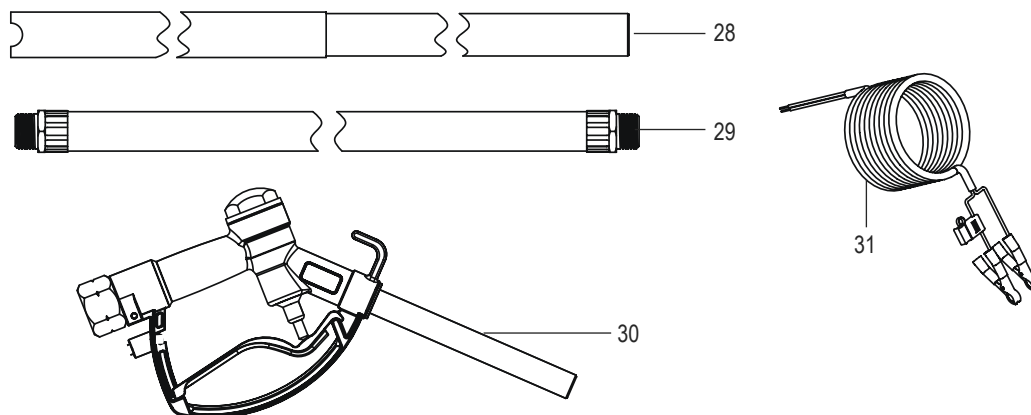

PUMP ASSEMBLY DIAGRAM PARTS LIST CONTINUED

#	DESCRIPTION	QTY.	ULINE PART NO.	MFG. PART NO.
13	Bung Adaptor	1	H-7193-13	F0012-14
14	Bypass Valve (Part of a Kit)	1	H-7193-SK	F0012-03-16
14A	Circlip	1	-----	F0012-15
15	O-Ring (Part of a Kit)	1	H-7193-SK	F0012-03-16
16	Bypass Valve	1	H-7193-BV	F0012-17
17	Spring (Bypass Valve)	1	H-7193-SBV	F0012-18
18	Elbow	1	H-7193-ELBOW	F0012-19
19	Thread-Forming Bolt – M6	9	-----	F0012-20
20	Motor, 12V Dc	1	H-7193-MOTOR	F0012-21
21	Thread-Forming Bolt – M4	1	-----	F0012-22
22	Electrical Cover	1	-----	-----
23	Drive Screw U Type	4	-----	-----
24	Label	1	-----	-----
25	Electrical Housing (M/C)	1	-----	-----
26	Thread-Forming Bolt – M6	4	H-7193-THRDQ	F0012-34
27	Switch Assembly Kit for DC Pumps	1	-----	F0012-27-39
	Seal Kit (Not Shown) Includes: • O-Ring #3 (1) • O-Ring #7 (1) • Bypass Valve #14 (1) • O-Ring #15 (1)	1	H-7193-SK	F0012-03-16

NOZZLE ASSEMBLY DIAGRAM

NOZZLE ASSEMBLY DIAGRAM PARTS LIST

#	DESCRIPTION	QTY.	ULINE PART NO.	MFG. PART NO.
28	Suction Tube	1	H-6502-TELSC	F0012-40
29	Hose Assembly	1	H-7193-HOSE	F0012-41
30	Manual Fuel Control Nozzle	1	H-7193-NOZ	F0007
31	Power Cable Assembly Kit	1	-----	F0012-43