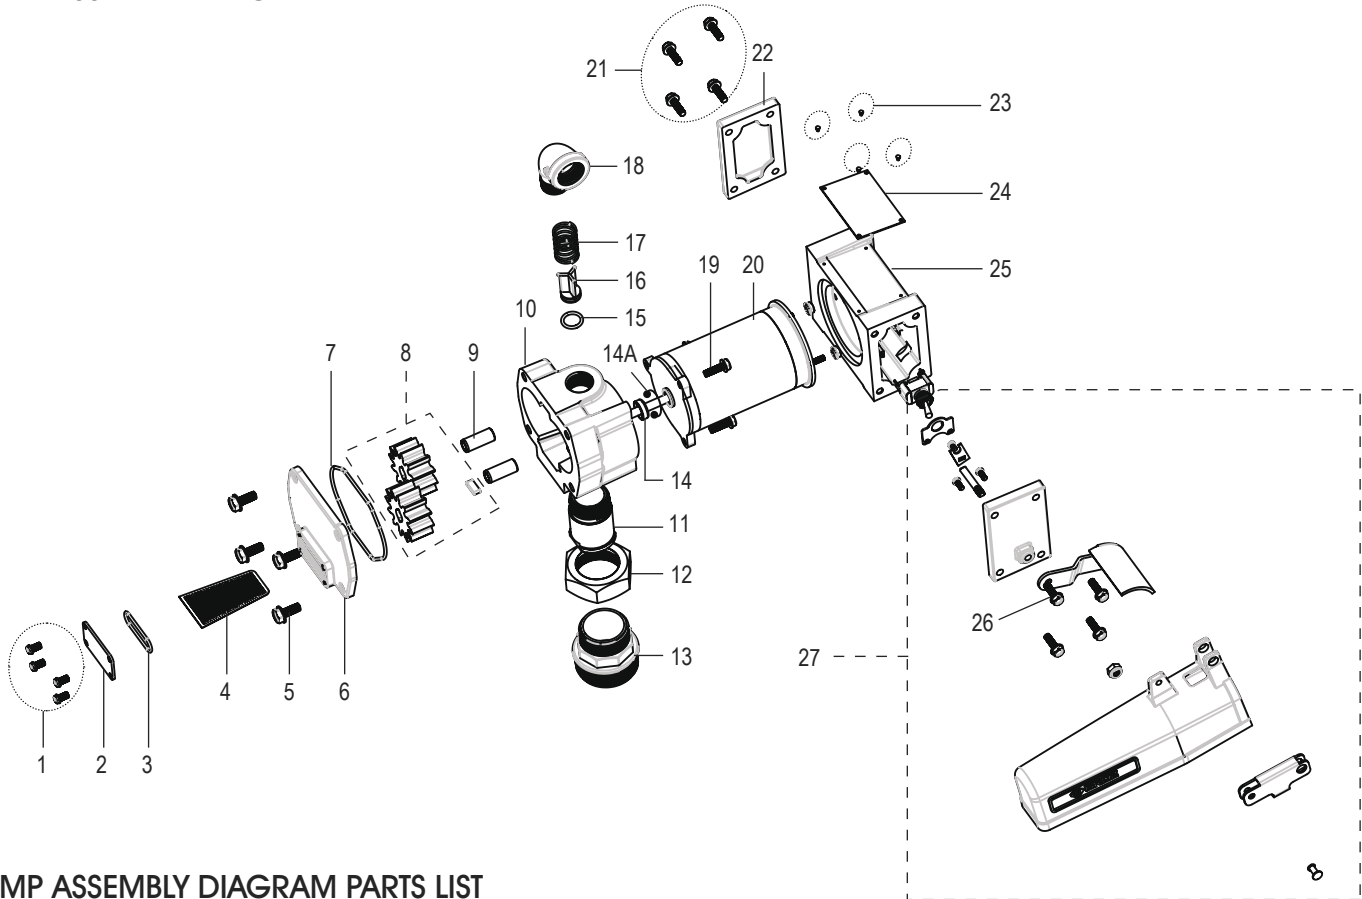

ULINE H-7193 FUEL TRANSFER PUMP

1-800-295-5510
uline.com

Para Español, vea páginas 3-4.
Pour le français, consulter les pages 5-6.

PUMP ASSEMBLY DIAGRAM

PUMP ASSEMBLY DIAGRAM PARTS LIST

#	DESCRIPTION	QTY.	ULINE PART NO.	MFG. PART NO.
1	Thread-Forming Bolt – M4	4	-----	F0012-01
2	Cover (Strainer)	1	-----	F0012-02
3	O-Ring (Part of a Kit)	1	H-7193-SK	F0012-03-16
4	Strainer	1	-----	F0005
5	Thread-Forming Bolt – M8	4	-----	F0012-05
6	Housing Cover	1	-----	F0012-06
7	O-Ring (Part of a Kit)	1	H-7193-SK	F0012-03-16
8	Gear Kit	2	H-7193-GKQ	F0012-08-09
9	Shaft (Gear)	2	-----	F0012-10
10	Housing (Machined)	1	-----	F0012-11
11	Fitting (Bung)	1	H-7193-11	F0012-12
12	Swivel Nut	1	H-7193-12	F0012-13

PUMP ASSEMBLY DIAGRAM PARTS LIST CONTINUED

#	DESCRIPTION	QTY.	ULINE PART NO.	MFG. PART NO.
13	Bung Adaptor	1	H-7193-13	F0012-14
14	Bypass Valve (Part of a Kit)	1	H-7193-SK	F0012-03-16
14A	Circlip	1	-----	F0012-15
15	O-Ring (Part of a Kit)	1	H-7193-SK	F0012-03-16
16	Bypass Valve	1	H-7193-BV	F0012-17
17	Spring (Bypass Valve)	1	H-7193-SBV	F0012-18
18	Elbow	1	H-7193-ELBOW	F0012-19
19	Thread-Forming Bolt – M6	9	-----	F0012-20
20	Motor, 12V Dc	1	H-7193-MOTOR	F0012-21
21	Thread-Forming Bolt – M4	1	-----	F0012-22
22	Electrical Cover	1	-----	-----
23	Drive Screw U Type	4	-----	-----
24	Label	1	-----	-----
25	Electrical Housing (M/C)	1	-----	-----
26	Thread-Forming Bolt – M6	4	H-7193-THRDQ	F0012-34
27	Switch Assembly Kit for DC Pumps	1	-----	F0012-27-39
	Seal Kit (Not Shown) Includes: • O-Ring #3 (1) • O-Ring #7 (1) • Bypass Valve #14 (1) • O-Ring #15 (1)	1	H-7193-SK	F0012-03-16

NOZZLE ASSEMBLY DIAGRAM

NOZZLE ASSEMBLY DIAGRAM PARTS LIST

#	DESCRIPTION	QTY.	ULINE PART NO.	MFG. PART NO.
28	Suction Tube	1	H-6502-TELSC	F0012-40
29	Hose Assembly	1	H-7193-HOSE	F0012-41
30	Manual Fuel Control Nozzle	1	H-7193-NOZ	F0007
31	Power Cable Assembly Kit	1	-----	F0012-43