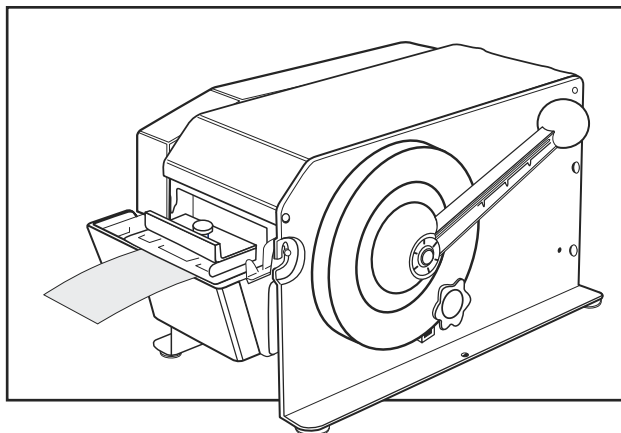

ULINE H-725 MANUAL KRAFT TAPE DISPENSER

1-800-295-5510
uline.com

#	DESCRIPTION	QTY.	ULINE PART NO.	MFG. PART NO.
1	Brush	1	H-725B	21005507
2	Water Reservoir*	1	H-725-WR	74003632
3	Locking Pin*	1	H-725-SHAFT	23210011
4	Washer - 6*	2	-----	23210022
5	Circlip - 5 Inox*	2	H-725-CLIP	23103215
6	Cover Plate, Lower Part*	1	H-725-LP	74003631
7	Cover Plate, Upper Part	1	H-725-UP	23210044