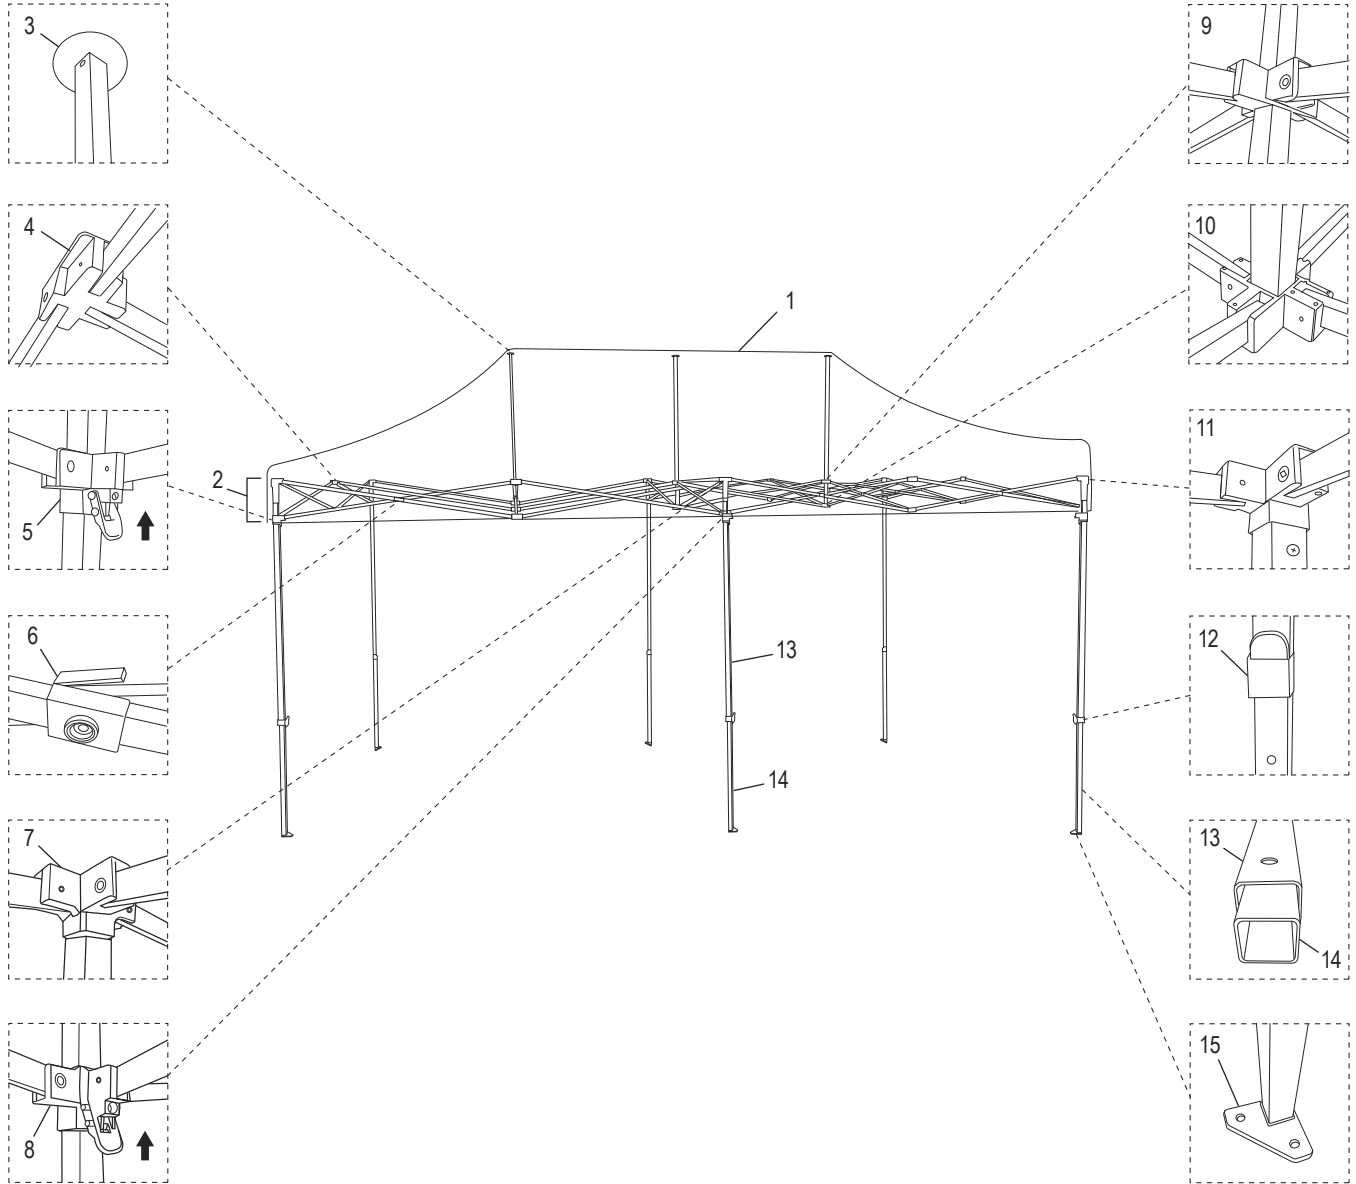

ULINE H-7265

**CARPA CON ARMAZÓN
DE ALUMINIO – 10 x 20'**

800-295-5510
uline.mx

CUBIERTAS PARA CARPA

#	DESCRIPCIÓN	CANT.	NO. DE PARTE DE ULINE	NO. DE PARTE DEL FABRICANTE
1	Cubierta para Carpa de 10 x 20' – Blanca	1	H-7277	FST20WHITE
1	Cubierta para Carpa de 10 x 20' – Negra	1	H-8794	FST20BLACK
1	Cubierta para Carpa de 10 x 20' – Azul	1	H-9104	FST20BLUE