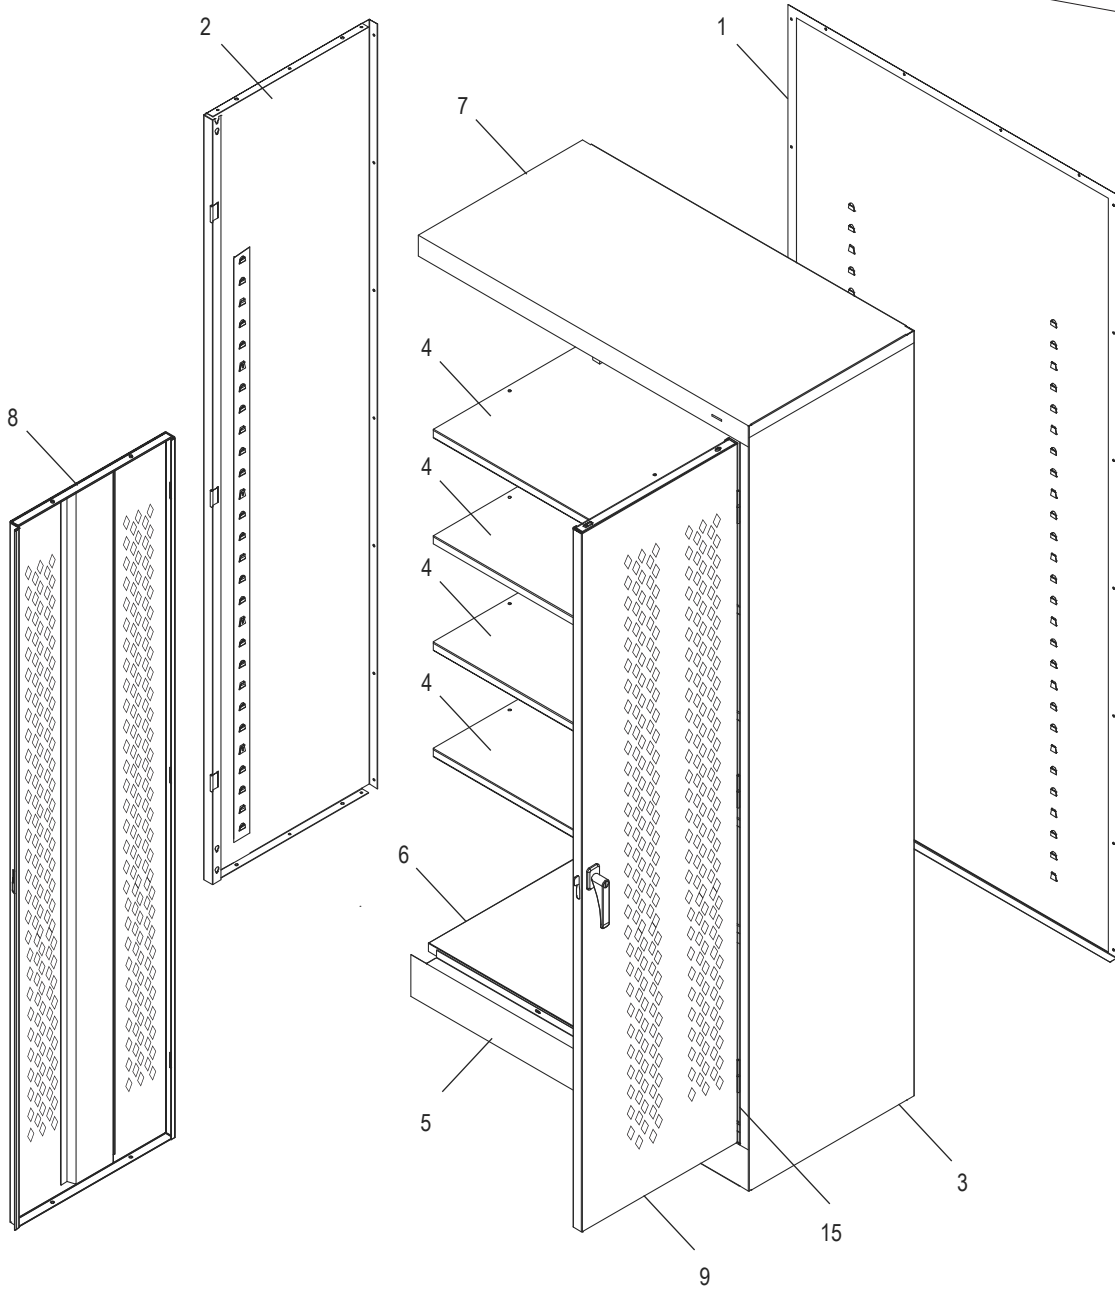

PRIMARY ASSEMBLY

ULINE H-7808
VENTILATED STORAGE CABINET

1-800-295-5510
uline.com

PRIMARY ASSEMBLY PARTS LIST

#	DESCRIPTION	QTY.	ULINE PART NO.	MFG. PART NO.
1	Back Panel	1	H-3109-BACK	944BA-MGY
2	Left Side	1	H-1105-LFPAN	944LS-MGY
3	Right Side	1	-----	944RS-MGY
4	Shelf	4	H-1105ADD-GR	301-MGY
5	Sill	1	-----	944SI-MGY
6	Bottom	1	-----	944BO-MGY
7	Top	1	H-2533GRTOP	944TO-MGY
8	Left Door	1	H-7816	944LD-PD-MGY
9	Right Door	1	H-7817	944RD-PD-MGY
	Touch Up Paint – Gray (Not Shown)	1	H-5362	LTUP-2-MGY