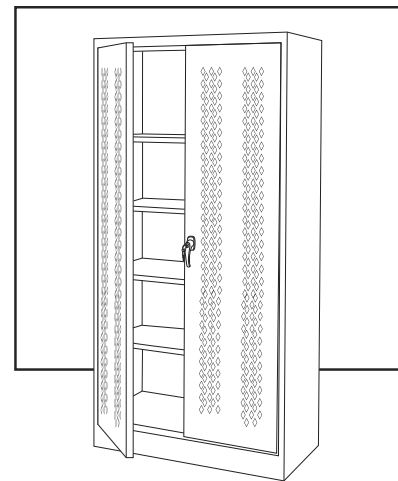

PRIMARY ASSEMBLY PARTS LIST

#	DESCRIPTION	QTY.	ULINE PART NO.	MFG. PART NO.
1	Back Panel	1	H-3109-BACK	944BA-MGY
2	Left Side	1	H-1105-LFPAN	944LS-MGY
3	Right Side	1	-----	944RS-MGY
4	Shelf	4	H-1105ADD-GR	301-MGY
5	Sill	1	-----	944SI-MGY
6	Bottom	1	-----	944BO-MGY
7	Top	1	H-2533GRTOP	944TO-MGY
8	Left Door	1	H-7816	944LD-PD-MGY
9	Right Door	1	H-7817	944RD-PD-MGY
	Touch Up Paint – Gray (Not Shown)	1	H-5362	LTUP-2-MGY

ULINE H-7808

VENTILATED STORAGE CABINET

1-800-295-5510
uline.com

HANDLE ASSEMBLY

#	DESCRIPTION	QTY.	ULINE PART NO.	MFG. PART NO.
10	Lock Bar (Set)	1	H-1105-11	944LB
11	Door Handle with Keys and Hardware	1	H-1105-12	944LH
12	Locking Cam	1	H-1105-13	944LC
13	Cotter Pin	1	H-2216-CTRPN	CTRPN
14	Lock Bar Guide	2	H-1105-15	944GI
15	Hinge Pin	6	H-1106-16	944HP
16	Bolt (#8-32 x 3/8")	44	-----	-----
17	Nut (#8-32)	44	-----	-----
18	Nut Driver	1	H-1224-TOOL2	TOOL2
	Replacement Hardware Pack (Not Included) Bolts #8-32 x 3/8" (72), Nuts #8-32 (72)	1	H-1224-19	HW-72
	Extra Keys (Set of 2) (Not Shown)	1	H-1105-KEYS	-----

ULINE H-7808

GABINETE VENTILADO PARA ALMACENAMIENTO

800-295-5510
uline.mx

ENSAMBLE PRINCIPAL

ULINE H-7808**GABINETE VENTILADO
PARA ALMACENAMIENTO**

800-295-5510

uline.mx

LISTA DE PARTES DEL ENSAMBLE PRINCIPAL