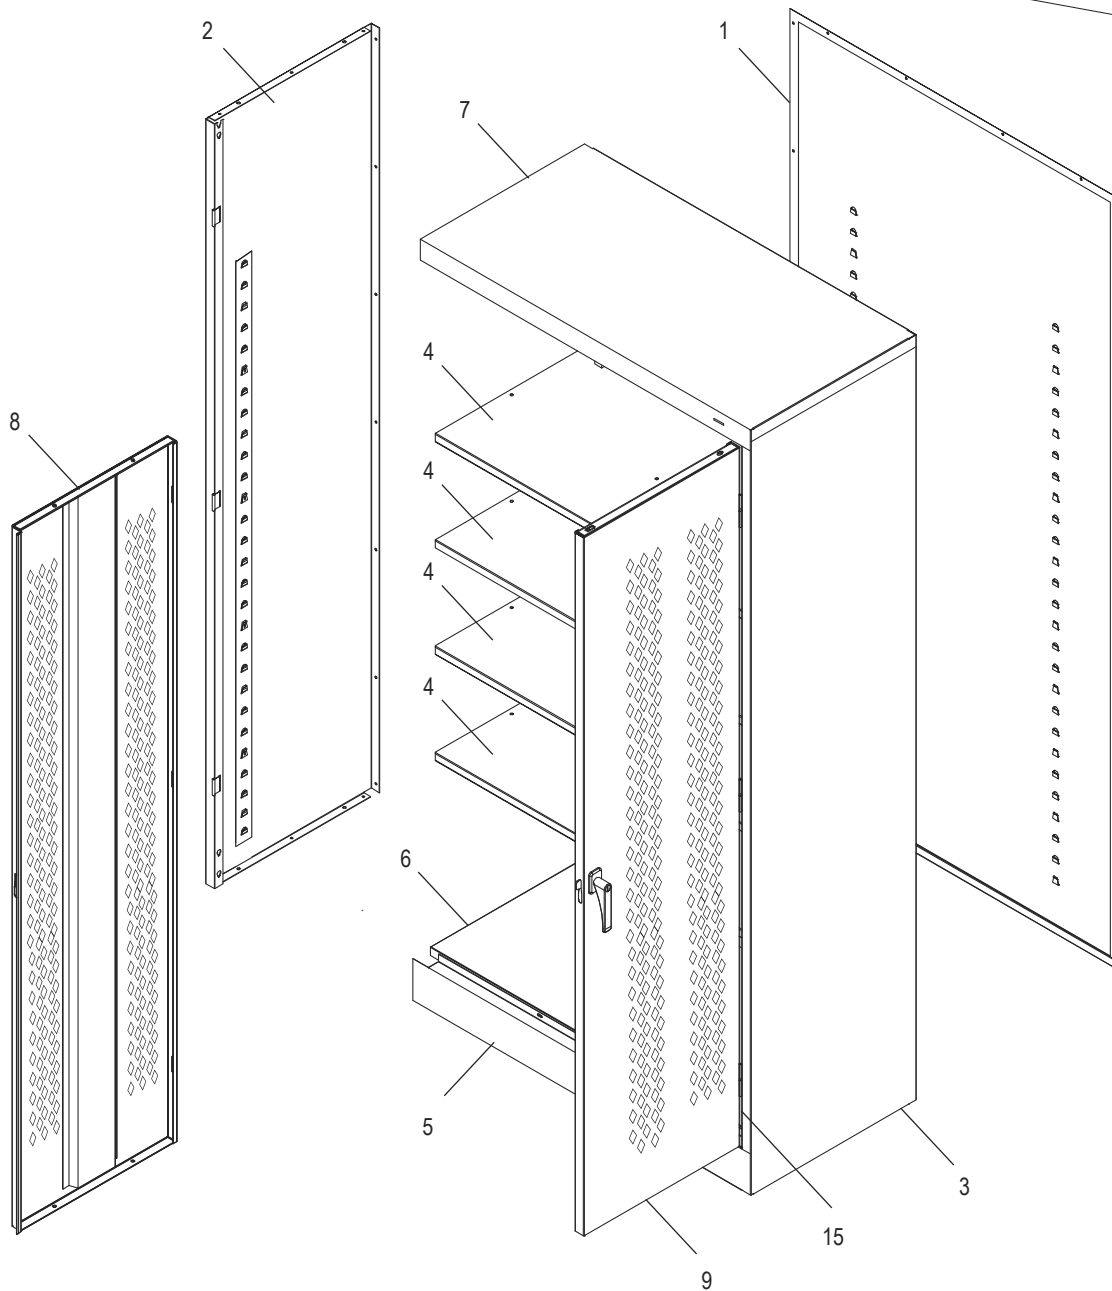

ENSAMBLE PRINCIPAL

ULINE H-7808

**GABINETE VENTILADO
PARA ALMACENAMIENTO**

800-295-5510

uline.mx

LISTA DE PARTES DEL ENSAMBLE PRINCIPAL

#	DESCRIPCIÓN	CANT.	NO. DE PARTE DE ULIN	NO. DE PARTE DEL FABRICANTE
1	Panel Posterior	1	H-3109-BACK	944BA-MGY
2	Lateral Izquierdo	1	H-1105-LFPAN	944LS-MGY
3	Lateral Derecho	1	-----	944RS-MGY
4	Repisa	4	H-1105ADD-GR	301-MGY
5	Umbral	1	-----	944SI-MGY
6	Parte Inferior	1	-----	944BO-MGY
7	Parte Superior	1	H-2533GRTOP	944TO-MGY
8	Puerta Izquierda	1	H-7816	944LD-PD-MGY
9	Puerta Derecha	1	H-7817	944RD-PD-MGY
	Pintura para Retoque – Gris (No se muestran)	1	H-5362	LTUP-2-MGY